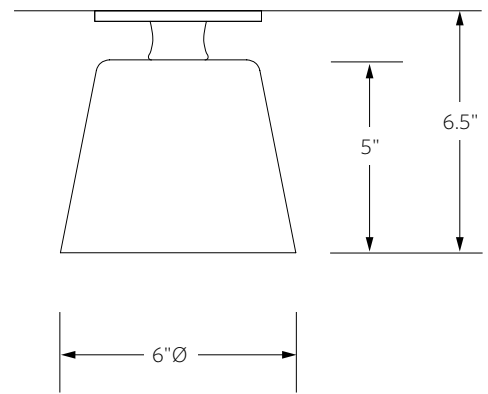

**MOLD BLOWN GLASS**

Helbeige, Opal white, Quicksilver or Woodsmoke. Etched Pyrex diffuser.

**DIMENSIONS**

6"Ø x 6.5"fixed height.

Ceiling plate: 4.5"Ø x .25"D

Shade: 6"Ø x 5"H

**NET WT**

3 lbs.

**VOLTAGE / LAMP TYPE**

120V, 6W, E12 base, LED lamp.  
2,700°K, 90+ CRI, 600 lumens.

CA Title 24-JA8-2016

**PLEASE SPECIFY**

Finish & shade color.

SIDE VIEW

ceiling plate