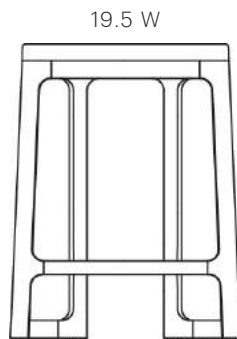

LINEA COUNTER STOOL

LINEA COUNTER STOOL

DIMENSIONS 19.5 W x 17 D x 31 H
15 Seat Height
17 Seat Depth

FABRIC Seat Cushion: 1 Yards / 18 Sq Feet
Frame: Walnut

31 H