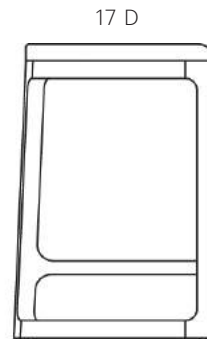

LINEA COUNTER STOOL

LINEA COUNTER STOOL

DIMENSIONS 19.5 W x 17 D x 31 H
15 Seat Height
17 Seat Depth

FABRIC Seat Cushion: 1 Yards / 18 Sq Feet
Frame: Walnut

31 H