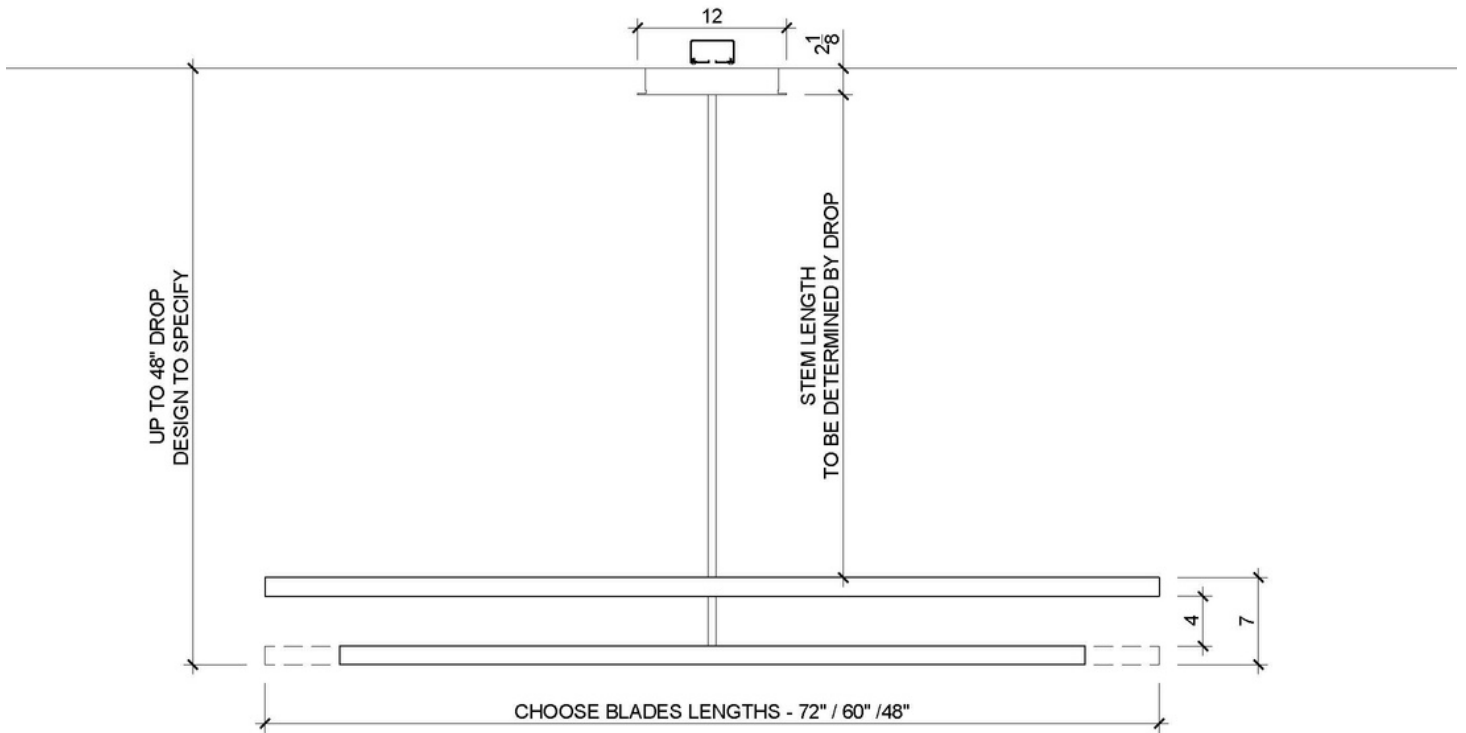

MOBILE - TWO TIER

Sizes: 48" / 60" / 72"

Drop Height: 23" - 48"

Aluminum Blade Finishes: Gloss White, Matte White, Gloss Black, Matte Black
Satin Silver, Blackened Steel

Brass Blade Finishes: Brushed Brass, Patinated Brass, Oil Rubbed Bronze

MOBILE - TWO TIER

Sizes: 72" / 60" / 48"

Drop Height: 18" - 48"

Aluminum Blade Finishes: Gloss White, Matte White, Gloss Black, Matte Black
Satin Silver, Blackened Steel

Brass Blade Finishes: Brushed Brass, Patinated Brass, Oil Rubbed Bronze

Canopy: 12" x 12" x 2" ; 30 - 60 lbs

750 Lumens per foot

6 Watts per foot

Dimming: ELV with optional 0-10V or TRIAC

Custom capabilities available upon request
UL Listing available upon request