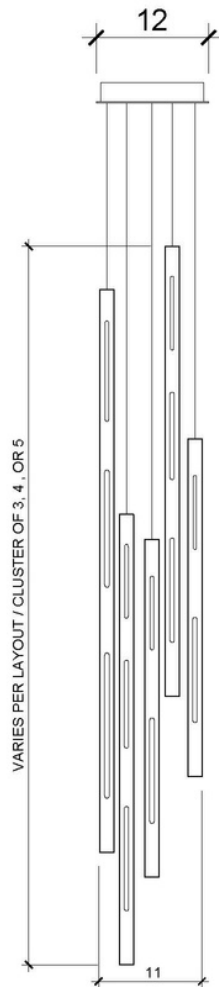

LIGHTPOLE - CLUSTER

Sizes: 36" / 48" / 60" / 72" / 84"

Blade Finishes: Brushed Brass (Lacquer) or Patina (Wax)

Additional charge for Stainless Steel or Blackened Stainless Steel

LIGHTPOLE - CLUSTER

Sizes: 84" / 72" / 60" / 48" / 36"

Blade Finishes: Brushed Brass, Patinated Brass
Brushed Stainless Steel, Blackened Stainless Steel

Specifics: White LEDS 90+ CRI
Color Temperature: Warm 2700K or Soft 3000K

750 Lumens per foot

6 Watts per foot