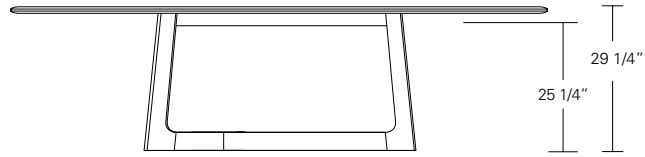

KEMIZO TABLE

96W x 42D x 29H

Shown in Terra Walnut.

The Kemizo Table base features a main diagonal stretcher with angled offset legs. The profiled edges and radii soften the angular form of the table base. This streamlined all wood version has a compelling double profiled table top edge. Available with an optional metal inlay and in fixed or extension versions.

Kemizo Table

- 72" W x 42" D x 29" H
- 84" W x 42" D x 29" H
- 96" W x 42" D x 29" H
- 108" W x 42" D x 29" H
- 120" W x 48" D x 29" H

Kemizo Extension Table

- 72" W (104" w/two 16" leaves) x 42" D x 29 1/4" H
- 84" W (120" w/two 18" leaves) x 42" D x 29 1/4" H
- 96" W (132" w/two 18" leaves) x 42" D x 29 1/4" H
- 108" W (144" w/two 18" leaves) x 42" D x 29 1/4" H
- 120" W (156" w/two 18" leaves) x 48" D x 29 1/4" H

Edge Detail Options:

Veneer top with solid wood profiled edges on top and bottom.

Veneer top with solid wood profiled edge on top and optional metal inlay on bottom.

DESCRIPTION	FINISH OPTIONS	
<p>Kemizo Table: Veneer top with solid wood edge. Solid wood base with levelers. Kemizo extension table with two standard leaves or two self-storing pivoting leaves.</p> <p>Inlay Options: Dark bronze, medium bronze, satin brass or satin aluminum.</p> <p>Custom Orders: Custom sizes, woods and finishes are available. Please request a price quotation.</p>	<p>Standard - Natural / Stained:</p> <p>Ash, Bronze Ash, Burnt Ash, Ebonized Ash, Grey Ash, Mahogany, Medium Mahogany, Oak, Bluff Oak, Grey Oak, Fumed Oak, Walnut, Medium Walnut, Dark Walnut, Ebonized Walnut, Grey Walnut, Silver Walnut, Terra Walnut, Bronze Walnut, Claro Toned Walnut.</p>	<p>Premium - Cerused / Bleached:</p> <p>Bleached Ash, Cerused Ash, Cerused Bronze Ash, Cerused Burnt Ash, Cerused Mahogany, Cerused Dark Mahogany, Bleached Walnut, Cerused Walnut, Cerused Grey Walnut, Cerused Silver Walnut, Cerused Bronze Walnut, Cerused Oak.</p>