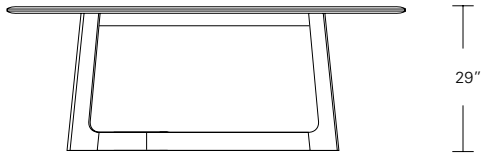

KEMIZO TABLE

96W x 42D x 29H

Shown in Terra Walnut.

The Kemizo Table base features a main diagonal stretcher with angled offset legs. The profiled edges and radii soften the angular form of the table base. This streamlined all wood version has a compelling double profiled table top edge. Available with an optional metal inlay and in fixed or extension versions.

Kemizo Table

- 72" W x 42" D x 29" H
- 84" W x 42" D x 29" H
- 96" W x 42" D x 29" H
- 108" W x 42" D x 29" H
- 120" W x 48" D x 29" H

Kemizo Extension Table

- 72" W (104" w/two 16" leaves) x 42" D x 29 1/4" H
- 84" W (120" w/two 18" leaves) x 42" D x 29 1/4" H
- 96" W (132" w/two 18" leaves) x 42" D x 29 1/4" H
- 108" W (144" w/two 18" leaves) x 42" D x 29 1/4" H
- 120" W (156" w/two 18" leaves) x 48" D x 29 1/4" H

Edge Detail Options:

Veneer top with solid wood profiled edges on top and bottom.

Veneer top with solid wood profiled edge on top and optional metal inlay on bottom.

DESCRIPTION	FINISH OPTIONS	
<p>Kemizo Table: Veneer top with solid wood edge. Solid wood base with levelers. Kemizo extension table with two standard leaves or two self-storing pivoting leaves.</p> <p>Inlay Options: Dark bronze, medium bronze, satin brass or satin aluminum.</p> <p>Custom Orders: Custom sizes, woods and finishes are available. Please request a price quotation.</p>	<p>Standard - Natural / Stained:</p> <p>Ash, Bronze Ash, Burnt Ash, Ebonized Ash, Grey Ash, Mahogany, Medium Mahogany, Oak, Bluff Oak, Grey Oak, Fumed Oak, Walnut, Medium Walnut, Dark Walnut, Ebonized Walnut, Grey Walnut, Silver Walnut, Terra Walnut, Bronze Walnut, Claro Toned Walnut.</p>	<p>Premium - Cerused / Bleached:</p> <p>Bleached Ash, Cerused Ash, Cerused Bronze Ash, Cerused Burnt Ash, Cerused Mahogany, Cerused Dark Mahogany, Bleached Walnut, Cerused Walnut, Cerused Grey Walnut, Cerused Silver Walnut, Cerused Bronze Walnut, Cerused Oak.</p>