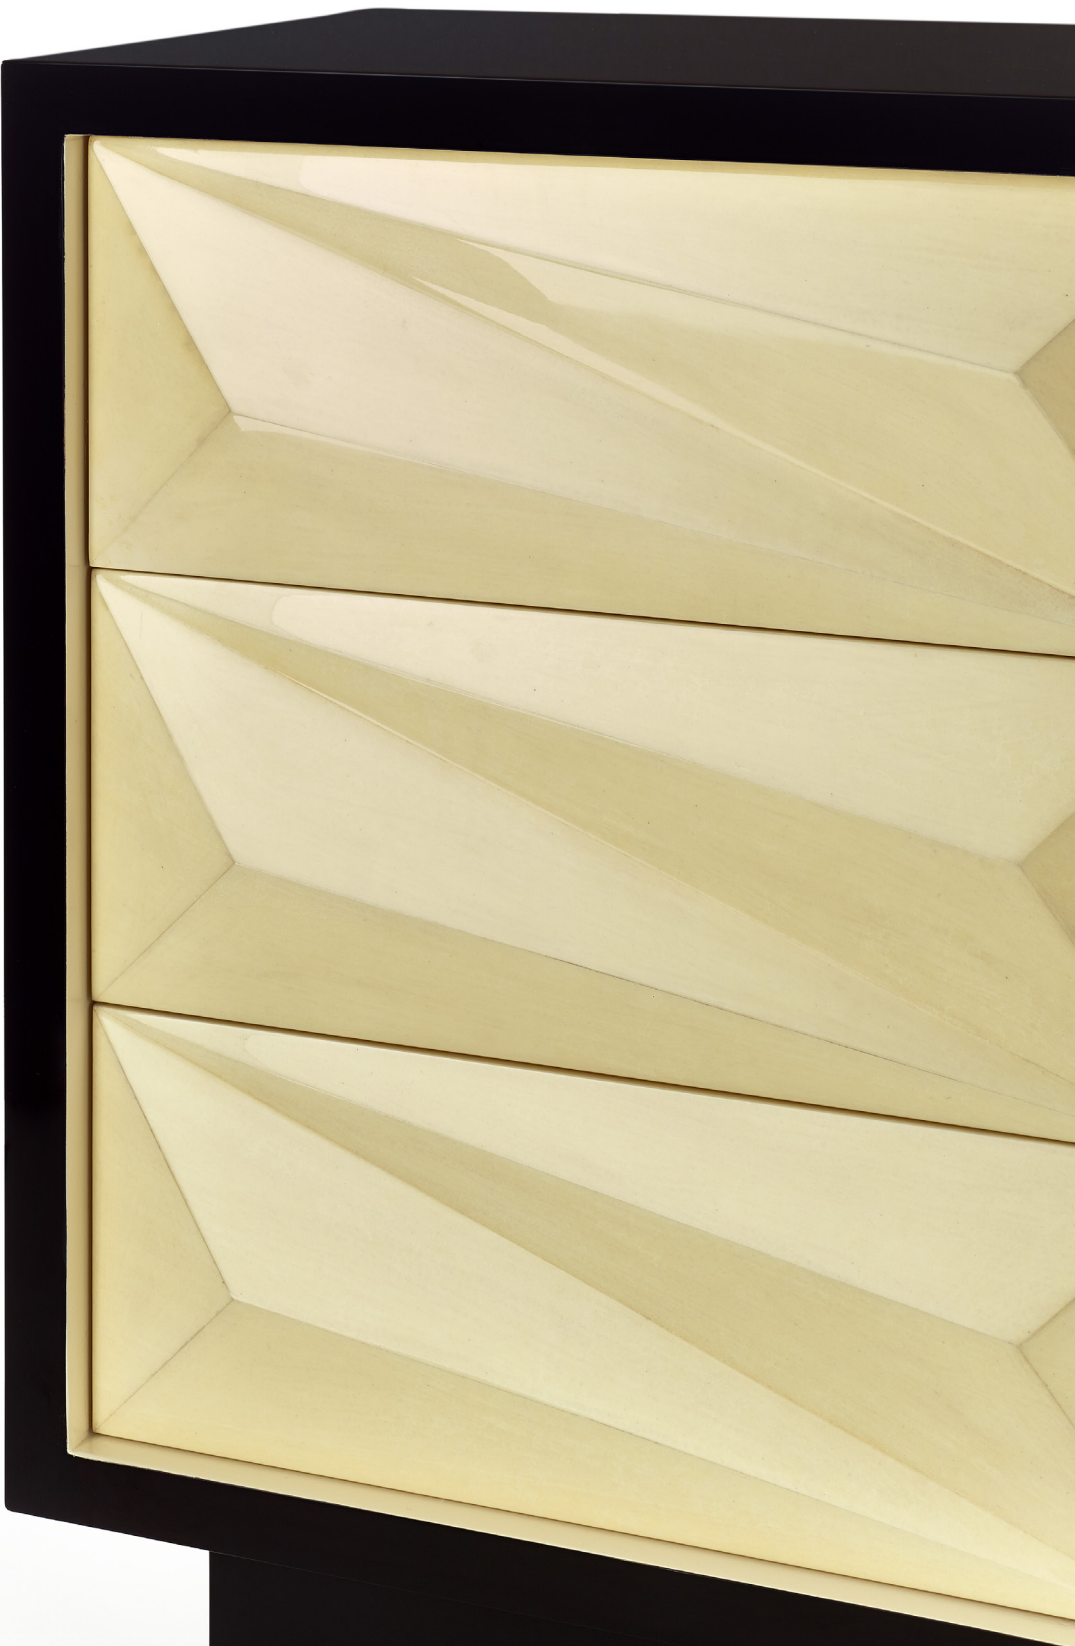

NATASHA BARADARAN