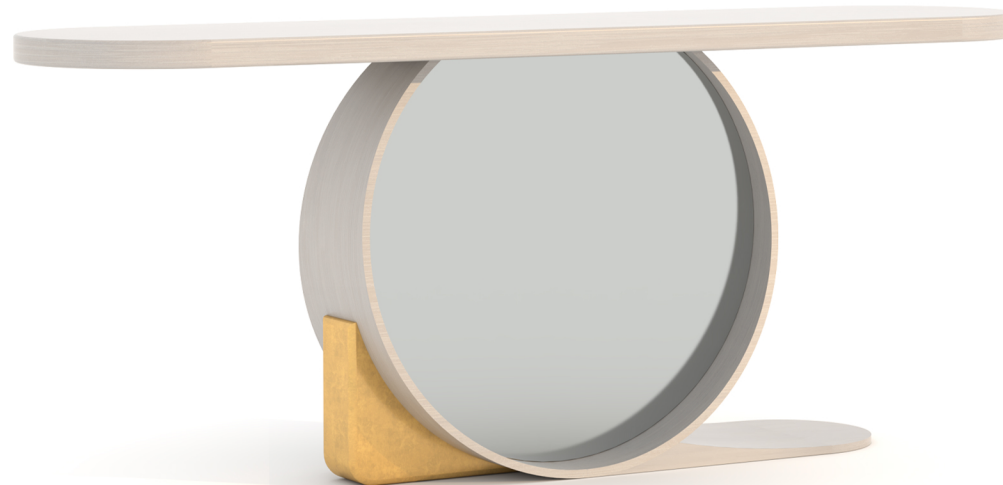

KANSOLE

KANSOLE

DIMENSIONS:
84" W X 20" D X 34" H
CUSTOM SIZES AVAILABLE

FINISH:
STANDARD, PREMIUM, AND CUSTOM FINISHES AVAILABLE

RANDOLPH & HEIN

720 EAST 59TH STREET

LOS ANGELES

CALIFORNIA 90001