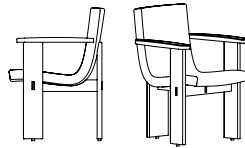

JIUN HO

FURNITURE
Goma Dining Chair

JIUN HO

SHOWN

Wood: Ash / Sureto Finish

Fabric: Jiun Ho Textile- Gorongosa Dust

GOMA DINING CHAIR

DCH-20-117-A

W 22" (56 cm) D 24.75" (63 cm) H 34.5" (88 cm)

SH 17.5" (44.5 cm)

COM 2 yds COL 36 sq ft

DCH-20-117-B

W 22" (56 cm) D 24.75" (63 cm) H 34.5" (88 cm)

SH 17.5" (44.5 cm) AH 26.75" (68 cm)

COM 2 yds COL 36 sq ft