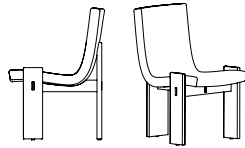

JIUN HO

FURNITURE
Goma Dining Chair

JIUN HO

SHOWN

Wood: Ash / Sureto Finish

Fabric: Jiun Ho Textile- Gorongosa Dust

GOMA DINING CHAIR

DCH-20-117-A

W 22" (56 cm) D 24.75" (63 cm) H 34.5" (88 cm)

SH 17.5" (44.5 cm)

COM 2 yds COL 36 sq ft

DCH-20-117-B

W 22" (56 cm) D 24.75" (63 cm) H 34.5" (88 cm)

SH 17.5" (44.5 cm) AH 26.75" (68 cm)

COM 2 yds COL 36 sq ft