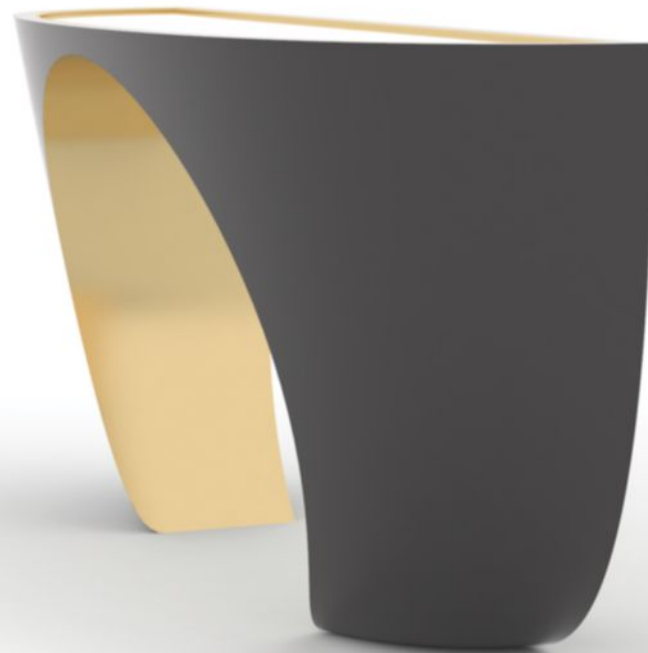

GIBBOUS CONSOLE

RANDOLPH & HEIN

GIBBOUS CONSOLE

DIMENSIONS:
72"W X 20"D X 34"H
CUSTOM SIZES AVAILABLE

FINISH:
SHOWN IN CUSTOM LACQUER AND DUTCH METAL WITH MIRROR TOP
STANDARD, PREMIUM, AND CUSTOM FINISHES AVAILABLE