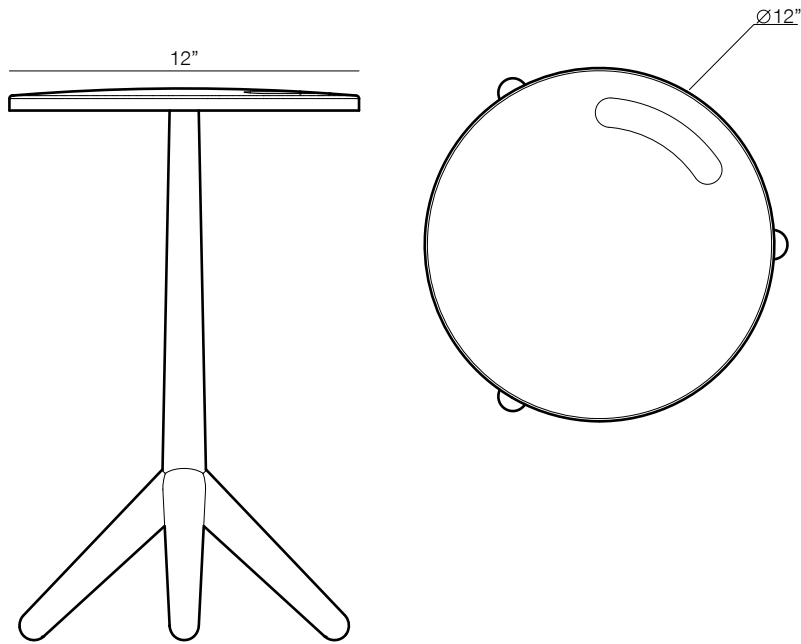

Shown: Cast Red Bronze
Photographer: Rajeshta Julatum
© Stacklab Inc. All rights reserved

Geppetto | 1-50
Limited

STACKLAB|OBJECT

Geppetto | 1-50

Limited

A single, sculptural casting made using solid red bronze, intended for use as a stool or side table.

The base has a peened finish; the top is available in a mirror polished finish.

Dimensions

- 12" Dia. x 19" H

Materials & Finishes

- Cast Red Bronze with Mirror Polished Seat and Peened Base
- Cast Red Bronze with Mirror Polished Leathered Patina Seat and Peened Base

**Contact us for detailed material information.*

Weight

- 35 lbs.

Lead Time

- 12-14 weeks

Material Options

1. Mirror Polished Cast Red Bronze
2. Peened Cast Red Bronze
3. Mirror Polished Leathered Patina Cast Red Bronze