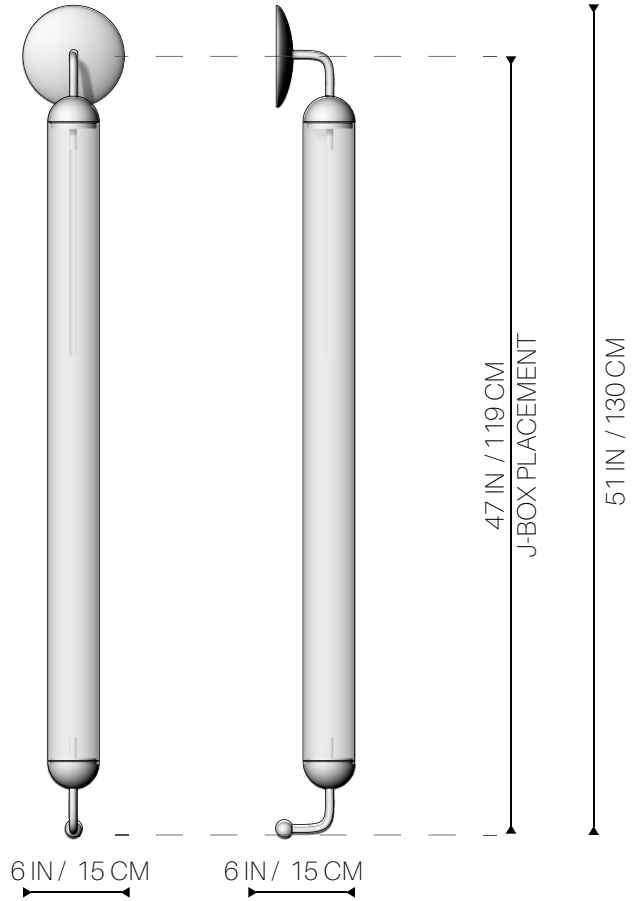

HILLIARD

FLUME LARGE & SMALL SCONCES

DESIGN The Flume sconce features a frosted scientific glass tube, softly illuminated by a single dotless filament LED, cradled in hand-casted bronze hemispheres. This dynamic design adds modern artistry to a space, evoking harmony and equilibrium.

FINISHES Antique Bronze and Clear Frosted Glass, additional finishes available.

HILLIARD

FLUME SCONCES

DIMENSIONS:

Large 51 L x 6 W x 6 D IN
130 W x 15 W x 15 D CM

Small 19 L x 6 W x 4 D IN
48 W x 15 W x 10 D CM

WEIGHT:

Large APPROX 12 LBS
Small APPROX 9 LBS

VOLTAGE:

24v standard

UL DAMP LISTED/ CE AVAILABLE

J-BOX REQUIREMENT: Standard

LAMPING:

Large 15 watt 24V LED
1500 LUMENS 3000k
Dimmable

Small 15 watt 24V LED
500 LUMENS 3000k
Dimmable

DRIVER: 24v DRIVER included upon request.

Each fixture is hand crafted, signed,
and numbered in Arcata, CA

LARGE

SMALL

HILLIARD

LARGE FLUME SCONCE

HILLIARD