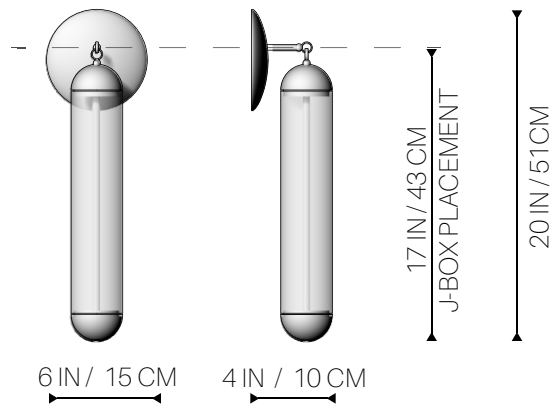

FINISHES Antique Bronze and Clear Frosted Glass, additional finishes available.

HILLIARD

FLUME SCONCES

DIMENSIONS:

Large 51 L x 6 W x 6 D IN
130 W x 15 W x 15 D CM

Small 19 L x 6 W x 4 D IN
48 W x 15 W x 10 D CM

Small 15 watt 24V LED
500 LUMENS 3000k
Dimmable

DRIVER: 24v DRIVER included upon request.

Each fixture is hand crafted, signed,
and numbered in Arcata, CA

LARGE

SMALL

HILLIARD

LARGE FLUME SCONCE

HILLIARD