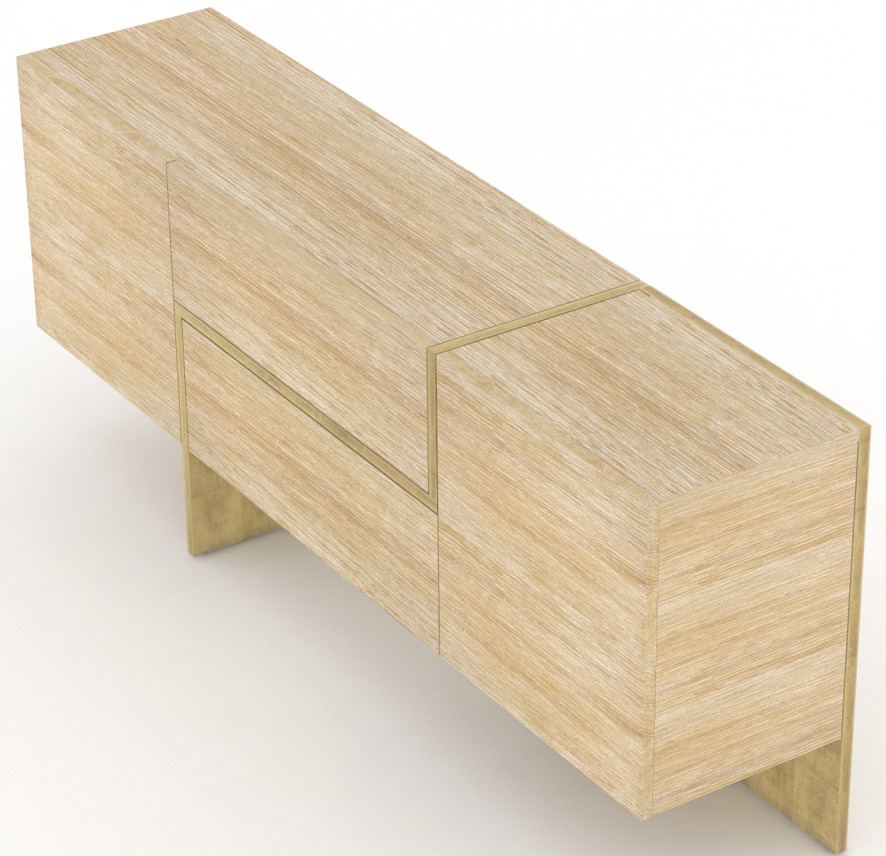

FACILE

RANDOLPH & HEIN

## FACILE

**DIMENSIONS:**  
86"W X 18"D X 34 1/2"H  
CUSTOM SIZES AVAILABLE

**FINISH:**  
SHOWN IN CERUSED OAK WITH DUTCH METAL ON WOOD ACCENT  
STANDARD, PREMIUM, AND CUSTOM FINISHES AVAILABLE