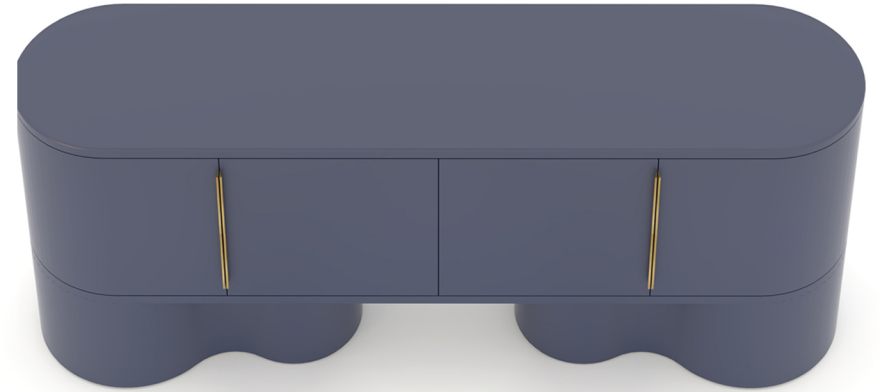

DIXON

DIXON

DIMENSIONS:
84"W X 20"D X 33½"H
66"W X 18"D X 33½"H
CUSTOM SIZES AVAILABLE

FINISH:
STANDARD, PREMIUM, AND CUSTOM FINISHES AVAILABLE

RANDOLPH & HEIN

720 EAST 59TH STREET LOS ANGELES CALIFORNIA 90001