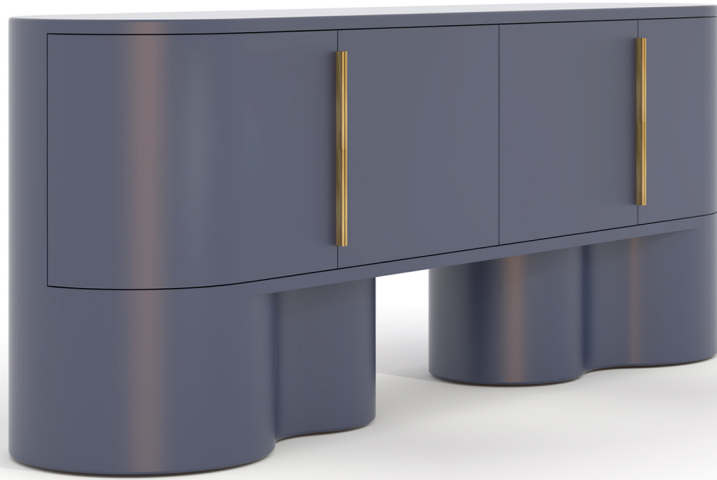

DIXON

DIXON

DIMENSIONS:
84"W X 20"D X 33½"H
66"W X 18"D X 33½"H
CUSTOM SIZES AVAILABLE

FINISH:
STANDARD, PREMIUM, AND CUSTOM FINISHES AVAILABLE

RANDOLPH & HEIN

720 EAST 59TH STREET LOS ANGELES CALIFORNIA 90001