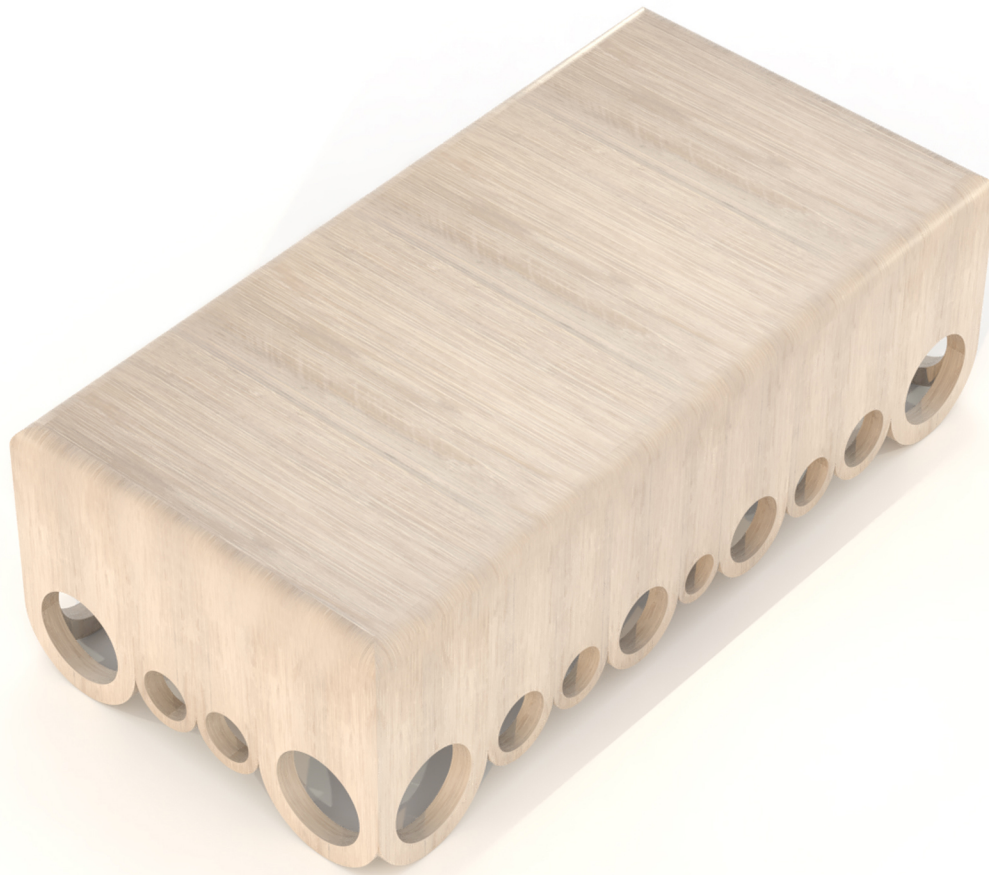

DESIREE

RANDOLPH & HEIN

## DESIREE

**DIMENSIONS:**  
60"W X 30"D X 18"H  
CUSTOM SIZES AVAILABLE

**FINISH:**  
STANDARD, PREMIUM, AND CUSTOM FINISHES AVAILABLE