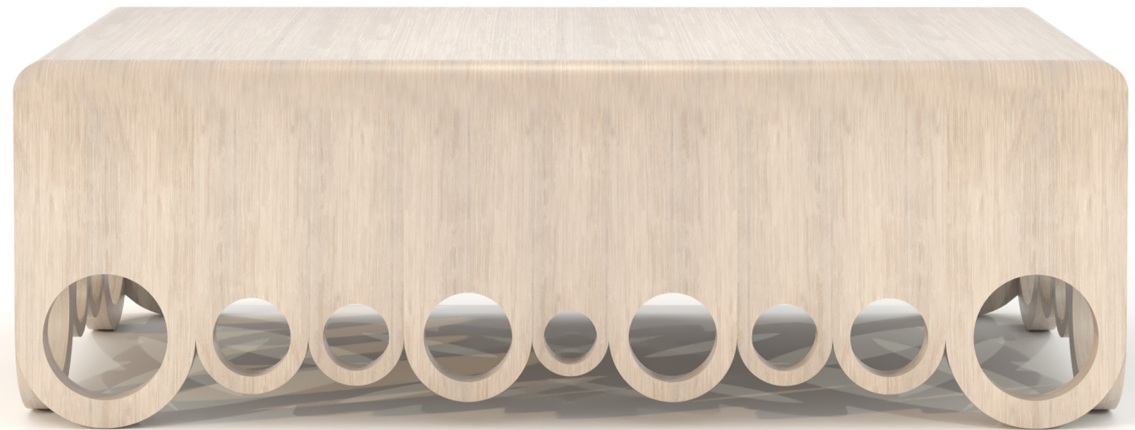

DESIREE

RANDOLPH & HEIN

## DESIREE

**DIMENSIONS:**  
60"W X 30"D X 18"H  
CUSTOM SIZES AVAILABLE

**FINISH:**  
STANDARD, PREMIUM, AND CUSTOM FINISHES AVAILABLE