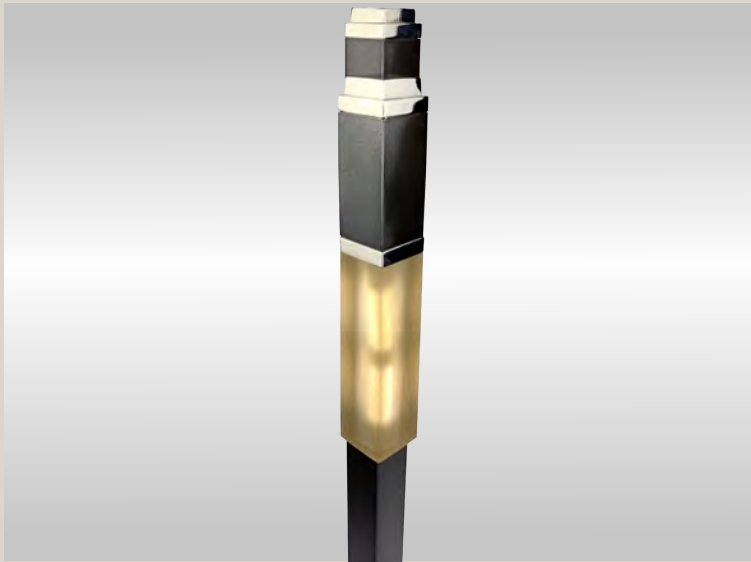

## Daci Pathway Light

### Description

The Daci product line combines classic geometry with modern elegance.

### Daci Pathway Light Features:

- Hand - finished solid brass construction
- 1 LED bulb - 2700k or 4000k  
12V DC, 110V or 220V EU
- UL Certified upon request
- 1 polymer lens

### Dimensions

24 ½" x 3 ⅝" W x 1 ⅞" D