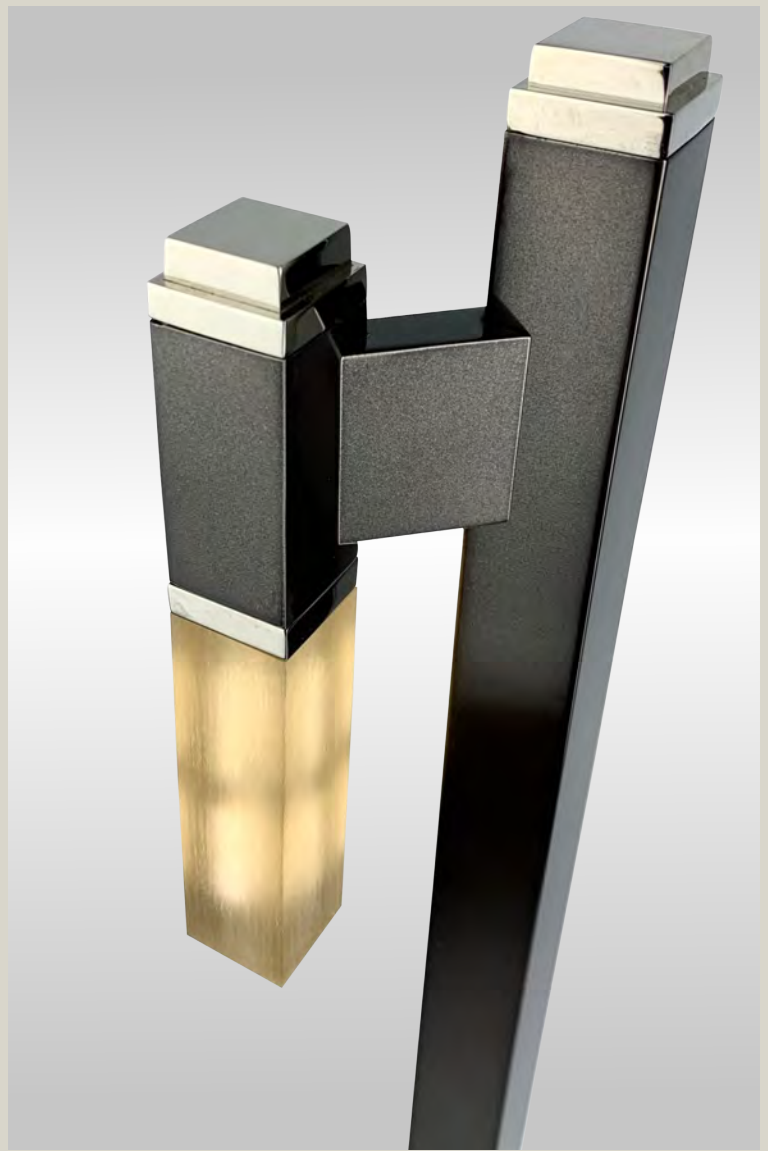

Daci Pathway Light

Description

The Daci product line combines classic geometry with modern elegance.

Daci Pathway Light Features:

- Hand - finished solid brass construction
- 1 LED bulb - 2700k or 4000k
  12V DC, 110V or 220V EU
- UL Certified upon request
- 1 polymer lens

Finishes:

Light Antique, Oil Rubbed Bronze, Polished Nickel, Satin Nickel, and Black Nickel. Available in single and two-tone combinations.

Dimensions

24 ½" x 3 ⅝" W x 1 ⅞" D

Model Number

D-1004

Machined from
100% REAL BRASS

Made in California

Available
upon
request