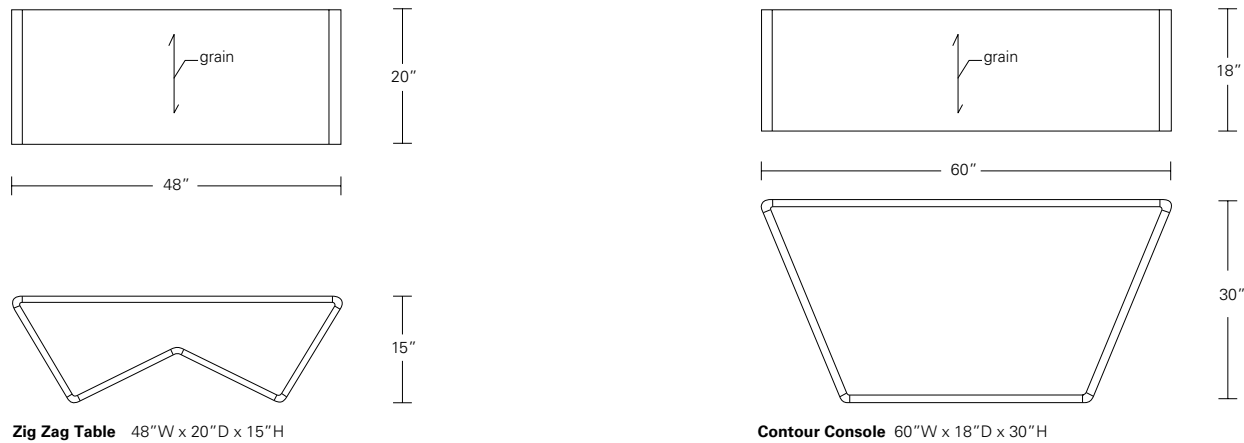

CONTOUR TABLES

DENNIS MILLER ASSOCIATES
200 Lexington Avenue Suite 1210 New York, NY 10016
212.684.0070 Fax.212.684.0776 www.dennismiller.com

DESCRIPTION		FINISH OPTIONS		
Contour Tables: Veneer panels with radiused solid wood corners. Custom Orders: Custom sizes, woods and finishes are available. Please request a price quotation.	Standard Finishes	NATURAL	STAINED	CERUSED
		Cherry, Mahogany, Maple, Walnut, Oak.	Medium Ash, Dark Ash, Burnt Ash, Ebonized Ash, Medium Cherry, Dark Cherry, Medium Mahogany, Ebonized Maple, Medium Walnut, Dark Walnut, Gray Walnut.	Bleached Ash, Cerused Ash, Cerused Dark Ash, Cerused Burnt Ash, Bleached Walnut, Cerused Walnut, Cerused Grey Walnut, Cerused Mahogany, Cerused Dark Mahogany, Cerused Oak