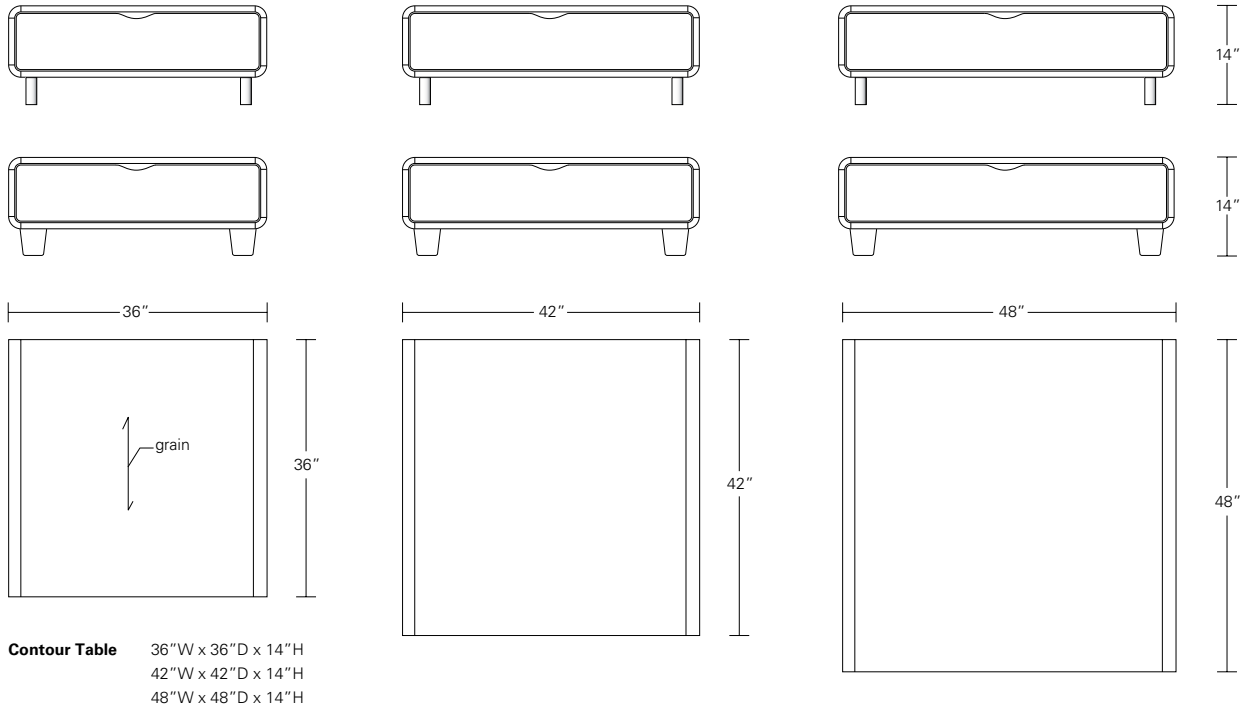

CONTOUR CONSOLE

60W x 18D x 30H

Shown in Dark Walnut.

Modern planes and continuous form are the key elements of the Contour Collection. This console features an open, airy, contemporary design. Softly rounded corners smoothly connect the horizontal and angled elements. Contour Consoles are available in a wide range of finishes.

CONTOUR TABLES

DENNIS MILLER ASSOCIATES
 200 Lexington Avenue Suite 1210 New York, NY 10016
 212.684.0070 Fax.212.684.0776 www.dennismiller.com

DESCRIPTION		FINISH OPTIONS		
<p>Contour Tables: Veneer panels with radiused solid wood corners.</p> <p>Custom Orders: Custom sizes, woods and finishes are available. Please request a price quotation.</p>	Standard Finishes	NATURAL	STAINED	CERUSED
		Cherry, Mahogany, Maple, Walnut, Oak.	Medium Ash, Dark Ash, Burnt Ash, Ebonized Ash, Medium Cherry, Dark Cherry, Medium Mahogany, Ebonized Maple, Medium Walnut, Dark Walnut, Gray Walnut.	Bleached Ash, Cerused Ash, Cerused Dark Ash, Cerused Burnt Ash, Bleached Walnut, Cerused Walnut, Cerused Grey Walnut, Cerused Mahogany, Cerused Dark Mahogany, Cerused Oak