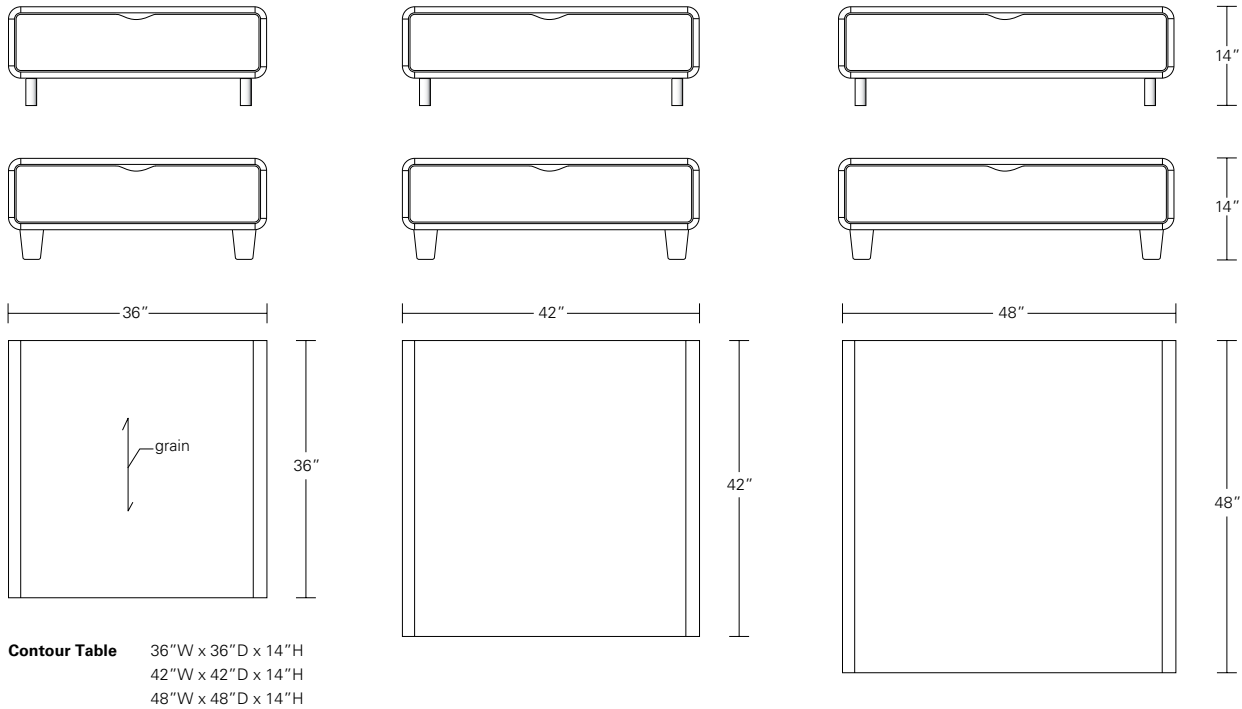

CONTOUR COCKTAIL TABLE

48W x 20D x 15H

Shown in Cerused Grey Walnut

Modern planes and continuous form are the key elements of the Contour Collection. This table features an open, airy, contemporary design. Softly rounded corners smoothly connect the horizontal and angled elements. Contour Cocktail Tables are available in a wide range of sizes and finishes.

CONTOUR TABLES

Contour Table 36"W x 36"D x 14"H
42"W x 42"D x 14"H
48"W x 48"D x 14"H

Zig Zag Table 48"W x 20"D x 15"H

Contour Cocktail Table 36"W x 20"D x 15"H
48"W x 20"D x 15"H
54"W x 20"D x 15"H

DESCRIPTION	FINISH OPTIONS	
<p>Contour Tables: Veneer panels with radiused solid wood corners.</p> <p>Standard Options: Wood or metal feet on Contour Table.</p> <p>Custom Orders: Custom sizes, woods and finishes are available. Please request a price quotation.</p>	<p>Standard - Natural / Stained:</p> <p>Ash, Bronze Ash, Burnt Ash, Ebonized Ash, Grey Ash, Mahogany, Medium Mahogany, Oak, Bluff Oak, Grey Oak, Fumed Oak, Walnut, Medium Walnut, Dark Walnut, Ebonized Walnut, Grey Walnut, Silver Walnut, Terra Walnut, Bronze Walnut, Claro Toned Walnut.</p>	<p>Premium - Cerused / Bleached:</p> <p>Bleached Ash, Cerused Ash, Cerused Bronze Ash, Cerused Burnt Ash, Cerused Mahogany, Cerused Dark Mahogany, Bleached Walnut, Cerused Walnut, Cerused Grey Walnut, Cerused Silver Walnut, Cerused Bronze Walnut, Cerused Oak.</p>