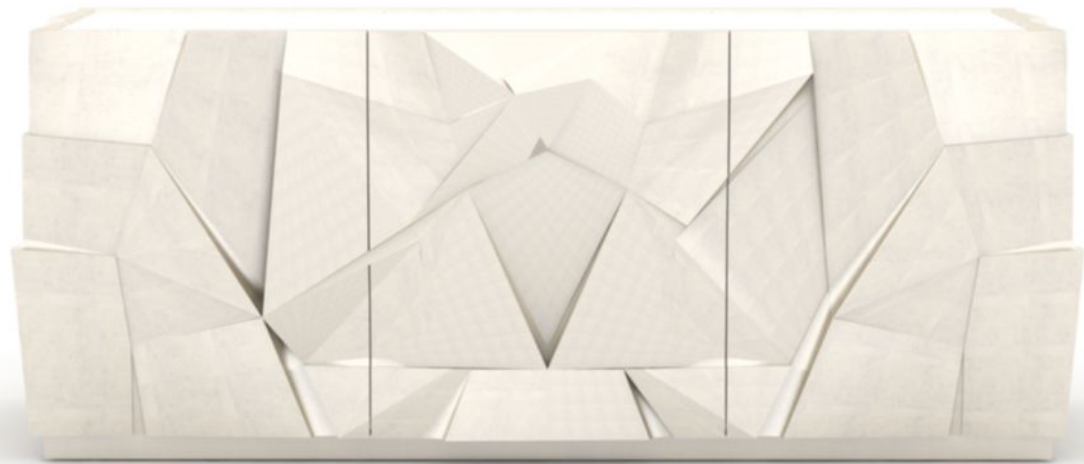

CASSANDRA BUFFET

RANDOLPH & HEIN

CASSANDRA BUFFET

DIMENSIONS:

SIDE: 72"W X 24"D X 34"H
CUSTOM SIZES AVAILABLE

FINISH:

SHOWN IN CUSTOM METALLIC LACQUER WITH MIRROR
STANDARD, PREMIUM, AND CUSTOM FINISHES AVAILABLE