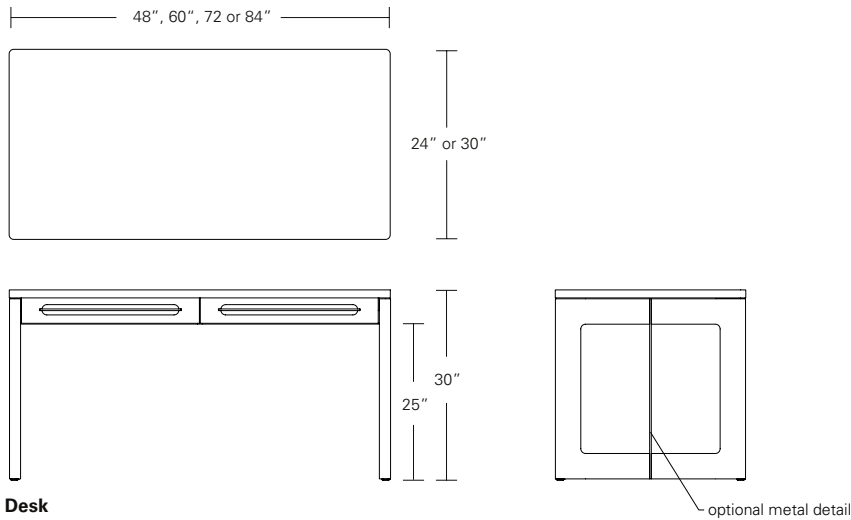

Desk

DESCRIPTION	FINISH OPTIONS	
Bruneau Console & Desk: Solid wood frame with radiused corners and veneered top. Integrated pulls in covered solid wood fronts with metal inlay. Soft-close drawers and leveling feet. Standard Options: Integrated metal pull and optional metal detail on leg in satin brass, medium bronze, dark bronze, or satin aluminum. Custom Orders: Custom sizes, woods and finishes are available. Please request a price quotation.	Standard - Natural / Stained: Bronze Ash, Burnt Ash, Ebonized Ash, Grey Ash, Medium Mahogany, Oak, Bluff Oak, Grey Oak, Fumed Oak, Ebonized Oak, Walnut, Medium Walnut, Dark Walnut, Ebonized Walnut, Grey Walnut, Silver Walnut, Terra Walnut, Bronze Walnut, Claro Toned Walnut.	Premium - Cerused / Bleached: Bleached Ash, Cerused Grey Ash, Cerused Bronze Ash, Cerused Burnt Ash, Cerused Mahogany, Cerused Dark Mahogany, Bleached Walnut, Cerused Walnut, Cerused Grey Walnut, Cerused Silver Walnut, Cerused Bronze Walnut, Cerused Oak, Bleached Oak.