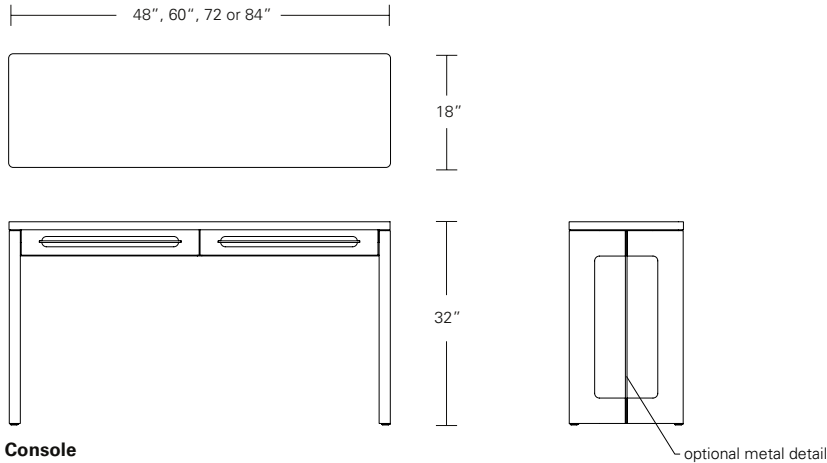

**BRUNEAU CONSOLE**

**60W x 16D x 32H**

Shown in Grey Walnut and Satin Brass metal

Bruneau Consoles feature radiused corner tops combined with drawers with integral covered wood and metal pulls. The cut-out in the leg panel is bisected with an optional metal band. Available in an optimum range of sizes and finishes.

**BRUNEAU CONSOLE & DESK**

**Console**

**Desk**

DESCRIPTION	FINISH OPTIONS	
<p><b>Bruneau Console &amp; Desk:</b> Solid wood frame with radiused corners and veneered top. Integrated pulls in covered solid wood fronts with metal inlay. Soft-close drawers and leveling feet.</p> <p><b>Standard Options:</b> Integrated metal pull and optional metal detail on leg in satin brass, medium bronze, dark bronze, or satin aluminum.</p> <p><b>Custom Orders:</b> Custom sizes, woods and finishes are available. Please request a price quotation.</p>	<p><b>Standard - Natural / Stained:</b></p> <p>Bronze Ash, Burnt Ash, Ebonized Ash, Grey Ash, Medium Mahogany, Oak, Bluff Oak, Grey Oak, Fumed Oak, Ebonized Oak, Walnut, Medium Walnut, Dark Walnut, Ebonized Walnut, Grey Walnut, Silver Walnut, Terra Walnut, Bronze Walnut, Claro Toned Walnut.</p>	<p><b>Premium - Cerused / Bleached:</b></p> <p>Bleached Ash, Cerused Grey Ash, Cerused Bronze Ash, Cerused Burnt Ash, Cerused Mahogany, Cerused Dark Mahogany, Bleached Walnut, Cerused Walnut, Cerused Grey Walnut, Cerused Silver Walnut, Cerused Bronze Walnut, Cerused Oak, Bleached Oak.</p>