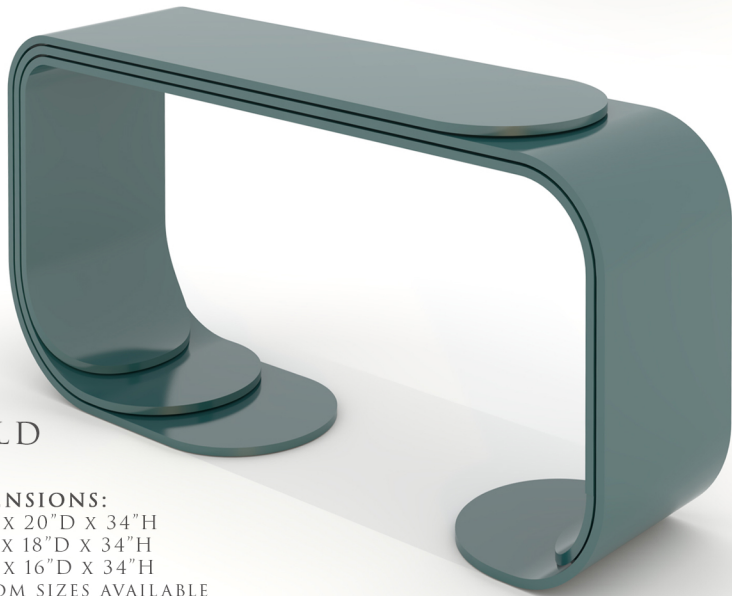

BOLD

BOLD

DIMENSIONS:
84" W X 20" D X 34" H
72" W X 18" D X 34" H
60" W X 16" D X 34" H
CUSTOM SIZES AVAILABLE

FINISH:
STANDARD, PREMIUM, AND CUSTOM FINISHES AVAILABLE

RANDOLPH & HEIN

720 EAST 59TH STREET

LOS ANGELES