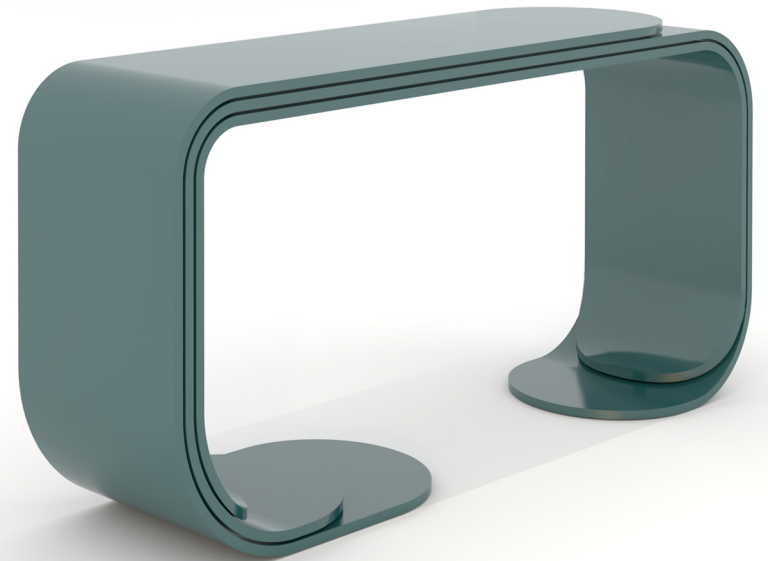

BOLD

BOLD

DIMENSIONS:
84" W X 20" D X 34" H
72" W X 18" D X 34" H
60" W X 16" D X 34" H
CUSTOM SIZES AVAILABLE

FINISH:
STANDARD, PREMIUM, AND CUSTOM FINISHES AVAILABLE

RANDOLPH & HEIN

720 EAST 59TH STREET

LOS ANGELES