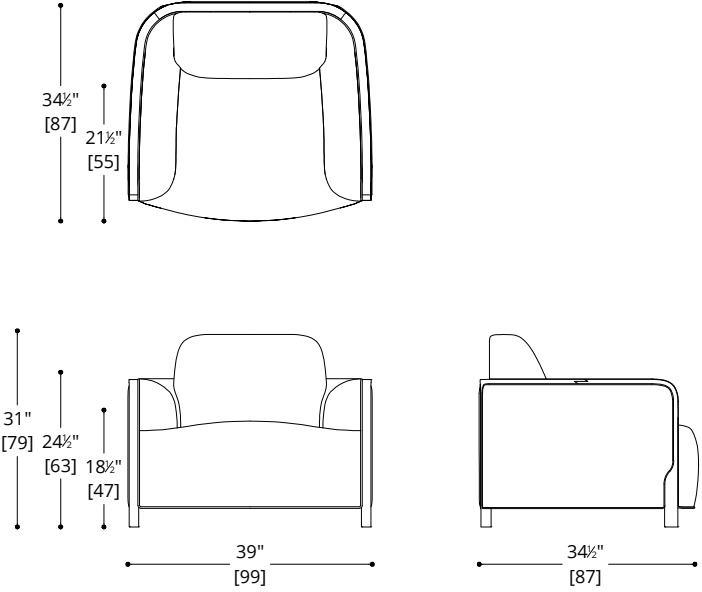

ATELIER PURCELL

ARTUS LOUNGE CHAIR