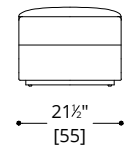

CLASP LOVESEAT & OTTOMAN