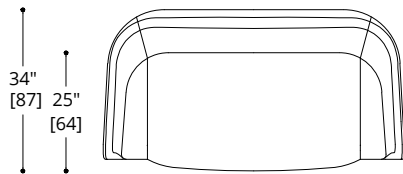

CLASP LOVESEAT & OTTOMAN