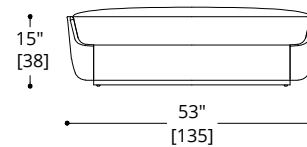

CLASP LOVESEAT & OTTOMAN