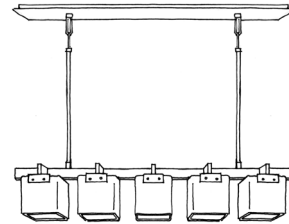

CAMBRIDGE OUTDOOR SCONCE

X-9058

HEIGHT: 12" (30.5 CM)

WIDTH: 7 1/2" (19.1 CM)

PROJECTION: 8 1/2" (21.6 CM)

BACKPLATE: 12" H X 4 3/4" W
(30.5 H X 12.1 W)

WIRING: 1 MEDIUM-BASE SOCKET,
60 WATT MAX.

RECOMMENDED BULB: 60 WATT
EDISON STYLE 'SQUIRREL CAGE' BULB

ALL SHADES ARE HAND-BLOWN AND
WILL VARY IN SIZE AND THICKNESS.

FROSTED FINISH WILL LIGHTEN COLOR

SINGLE CEILING MOUNT
8058A
X-8058 (OUTDOOR)

4-LIGHT CEILING MOUNT
8058D

SINGLE PENDANT
4058A

DOUBLE PENDANT
4058B

4, 5 & 6 LIGHT CHANDELIER
5058A (4 LIGHT CHANDELIER)
5058B (5 LIGHT CHANDELIER)
5058C (6 LIGHT CHANDELIER)

QUAD CHANDELIER
5058D

SCONCE
9058

fuselighting.com

© COPYRIGHT FUSE LIGHTING.
ALL RIGHTS RESERVED.