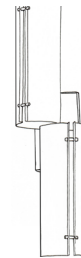

F U S E

lighting

CAMBRIDGE OUTDOOR SCONCE
X-9058

GLOSS WHITE POWDER COAT WITH CLEAR GLASS

© 2000-2020 FUSE LIGHTING.
ALL RIGHTS RESERVED.

DENNIS MILLER ASSOCIATES
200 Lexington Avenue Suite 1210 New York, NY 10016
212.684.0070 Fax.212.684.0776 www.dennismiller.com

CAMBRIDGE OUTDOOR SCONCE

X-9058

HEIGHT: 12" (30.5 CM)

WIDTH: 7 1/2" (19.1 CM)

PROJECTION: 8 1/2" (21.6 CM)

BACKPLATE: 12" H X 4 3/4" W
(30.5 H X 12.1 W)

WIRING: 1 MEDIUM-BASE SOCKET,
60 WATT MAX.

RECOMMENDED BULB: 60 WATT
EDISON STYLE 'SQUIRREL CAGE' BULB

ALL SHADES ARE HAND-BLOWN AND
WILL VARY IN SIZE AND THICKNESS.

FROSTED FINISH WILL LIGHTEN COLOR

SINGLE CEILING MOUNT
8058A
X-8058 (OUTDOOR)

4-LIGHT CEILING MOUNT
8058D

SINGLE PENDANT
4058A

DOUBLE PENDANT
4058B

4, 5 & 6 LIGHT CHANDELIER
5058A (4 LIGHT CHANDELIER)
5058B (5 LIGHT CHANDELIER)
5058C (6 LIGHT CHANDELIER)

QUAD CHANDELIER
5058D

SCONCE
9058

fuselighting.com

© COPYRIGHT FUSE LIGHTING.
ALL RIGHTS RESERVED.