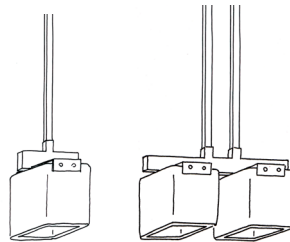

CAMBRIDGE OUTDOOR SCONCE

X-9058

HEIGHT: 12" (30.5 CM)

WIDTH: 7 1/2" (19.1 CM)

PROJECTION: 8 1/2" (21.6 CM)

BACKPLATE: 12" H X 4 3/4" W
(30.5 H X 12.1 W)

WIRING: 1 MEDIUM-BASE SOCKET,
60 WATT MAX.

RECOMMENDED BULB: 60 WATT
EDISON STYLE 'SQUIRREL CAGE' BULB

ALL SHADES ARE HAND-BLOWN AND
WILL VARY IN SIZE AND THICKNESS.

FROSTED FINISH WILL LIGHTEN COLOR

SINGLE CEILING MOUNT
8058A
X-8058 (OUTDOOR)

4-LIGHT CEILING MOUNT
8058D

SINGLE PENDANT
4058A

DOUBLE PENDANT
4058B

4, 5 & 6 LIGHT CHANDELIER
5058A (4 LIGHT CHANDELIER)
5058B (5 LIGHT CHANDELIER)
5058C (6 LIGHT CHANDELIER)

QUAD CHANDELIER
5058D

SCONCE
9058

fuselighting.com

© COPYRIGHT FUSE LIGHTING.
ALL RIGHTS RESERVED.