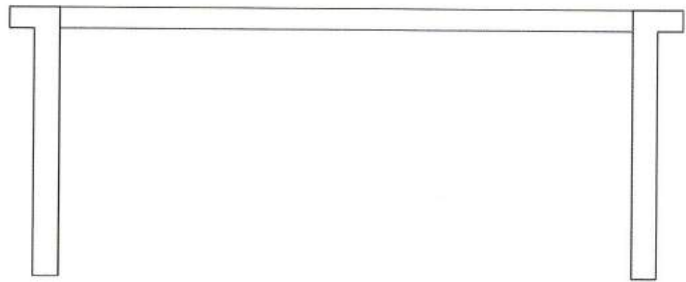

BOULEVARD CONSOLE

80"L X 22"D X 32"H

DESCRIPTION

WOOD TOP CONSOLE WITH METAL BAND LEGS

402C BOULEVARD CONSOLE

DIMENSIONS

80" L X 22" D X 32" H

OPTIONS

FINISHES (SEE PRICE LIST)

Los Angeles | PACIFIC DESIGN CENTER, MIMI LONDON, 310.855.2567

New York | NEW YORK DESIGN CENTER, DENNIS MILLER, 212.684.0070

Seattle | SEATTLE DESIGN CENTER, TERRIS DRAHEIM, 206.763.4100