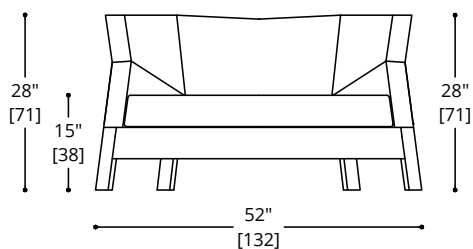

BIAS LOUNGE CHAIR, OTTOMAN & TRAYS

BIAS LOUNGE CHAIR, OTTOMAN & TRAYS

LEGS & FRAME

Lacquer
Standard Wood

TRAY

Lacquer, Standard Wood

LOUNGE CHAIR

COM Required: 8.2 m [9 yd]

COL Required: 15.1 m² [162 ft²]

SMALL OTTOMAN

COM Required: 2.7 m [3 yd]

COL Required: 5 m² [54 ft²]

NOTES:

BIAS SIDE TABLE NESTS IN TO ARM OF BIAS SOFA AND BIAS LOUNGE CHAIR.
PLEASE CONFIRM DETAILS OF THIS TEAR SHEET WITH YOUR LOCAL SALES ASSOCIATE.