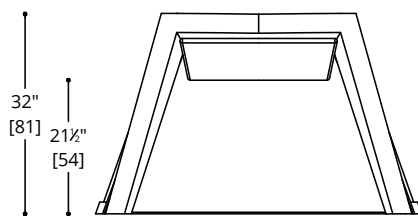

BIAS LOUNGE CHAIR, OTTOMAN & TRAYS

BIAS LOUNGE CHAIR, OTTOMAN & TRAYS

LEGS & FRAME

Lacquer
Standard Wood

TRAY

Lacquer, Standard Wood

LOUNGE CHAIR

COM Required: 8.2 m [9 yd]

COL Required: 15.1 m² [162 ft²]

SMALL OTTOMAN

COM Required: 2.7 m [3 yd]

COL Required: 5 m² [54 ft²]

NOTES:

BIAS SIDE TABLE NESTS IN TO ARM OF BIAS SOFA AND BIAS LOUNGE CHAIR.
PLEASE CONFIRM DETAILS OF THIS TEAR SHEET WITH YOUR LOCAL SALES ASSOCIATE.