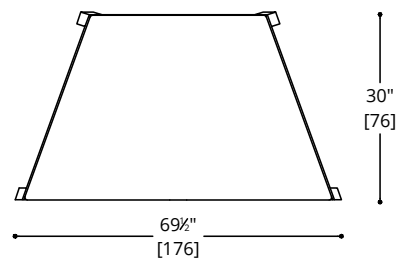

BIAS LOUNGE CHAIR, OTTOMAN & TRAYS

BIAS LOUNGE CHAIR, OTTOMAN & TRAYS

LEGS & FRAME

Lacquer
Standard Wood

TRAY

Lacquer, Standard Wood

LOUNGE CHAIR

COM Required: 8.2 m [9 yd]

COL Required: 15.1 m² [162 ft²]

SMALL OTTOMAN

COM Required: 2.7 m [3 yd]

COL Required: 5 m² [54 ft²]

NOTES:

BIAS SIDE TABLE NESTS IN TO ARM OF BIAS SOFA AND BIAS LOUNGE CHAIR.
PLEASE CONFIRM DETAILS OF THIS TEAR SHEET WITH YOUR LOCAL SALES ASSOCIATE.