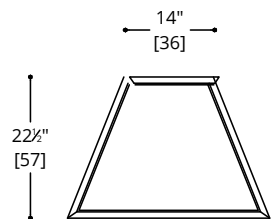

BIAS LOUNGE CHAIR, OTTOMAN & TRAYS

BIAS LOUNGE CHAIR, OTTOMAN & TRAYS

LEGS & FRAME

Lacquer
Standard Wood

TRAY

Lacquer, Standard Wood

LOUNGE CHAIR

COM Required: 8.2 m [9 yd]

COL Required: 15.1 m² [162 ft²]

SMALL OTTOMAN

COM Required: 2.7 m [3 yd]

COL Required: 5 m² [54 ft²]

NOTES:

BIAS SIDE TABLE NESTS IN TO ARM OF BIAS SOFA AND BIAS LOUNGE CHAIR.
PLEASE CONFIRM DETAILS OF THIS TEAR SHEET WITH YOUR LOCAL SALES ASSOCIATE.