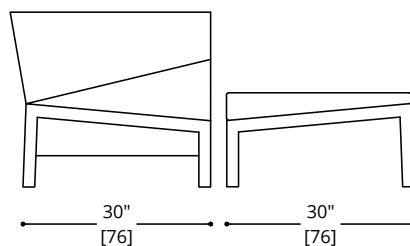

BIAS LOUNGE CHAIR, OTTOMAN & TRAYS

BIAS LOUNGE CHAIR, OTTOMAN & TRAYS

LEGS & FRAME

Lacquer
Standard Wood

TRAY

Lacquer, Standard Wood

LOUNGE CHAIR

COM Required: 8.2 m [9 yd]

COL Required: 15.1 m² [162 ft²]

SMALL OTTOMAN

COM Required: 2.7 m [3 yd]

COL Required: 5 m² [54 ft²]

NOTES:

BIAS SIDE TABLE NESTS IN TO ARM OF BIAS SOFA AND BIAS LOUNGE CHAIR.
PLEASE CONFIRM DETAILS OF THIS TEAR SHEET WITH YOUR LOCAL SALES ASSOCIATE.