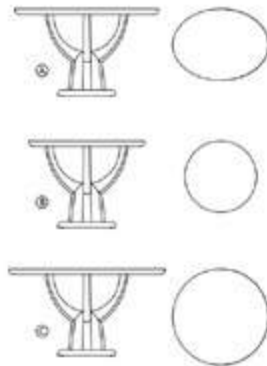

JIUN HO

FURNITURE
Baobab Table

jiunho.com

JIUN HO

SHOWN

Top : Walnut / Espresso

Base : Sandblasted Walnut / Cardamom

BAOBAB TABLE

TA-05-106-A

L 54" W 40" H 30"

TA-05-106-B

DIA 40" W 30"

TA-05-106-C

DIA 60" H 30"

DENNIS MILLER ASSOCIATES

200 Lexington Avenue Suite 1210 New York, NY 10016
212.684.0070 Fax.212.684.0776 www.dennismiller.com