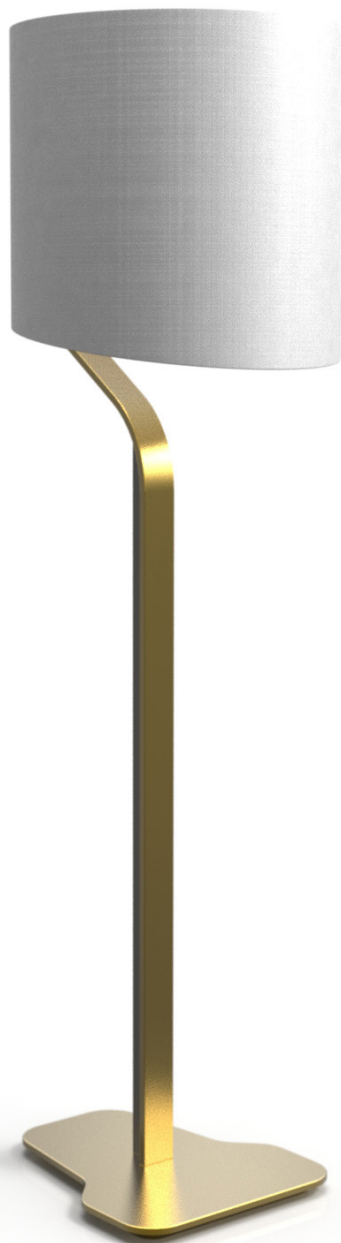

ASYMPTOTE FLOOR LAMP

ASYMPTOTE FLOOR LAMP

FINISH

Hand Patinated Metal

LED:

2700K Warm white
Driver included

NOTES:

PLEASE CONFIRM DETAILS OF THIS TEAR SHEET WITH YOUR LOCAL SALES ASSOCIATE.