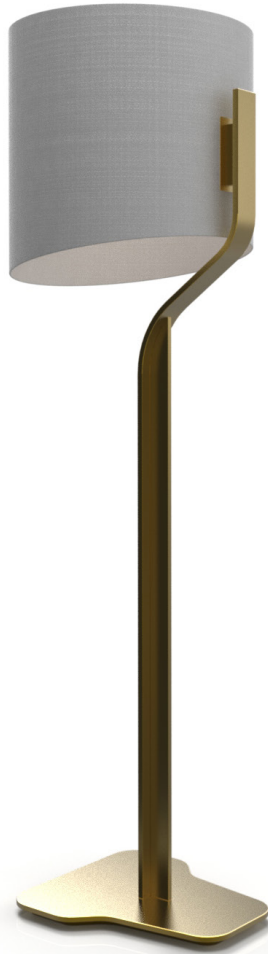

ASYMPTOTE FLOOR LAMP

ASYMPTOTE FLOOR LAMP

FINISH

Hand Patinated Metal

LED:

2700K Warm white
Driver included

NOTES:

PLEASE CONFIRM DETAILS OF THIS TEAR SHEET WITH YOUR LOCAL SALES ASSOCIATE.