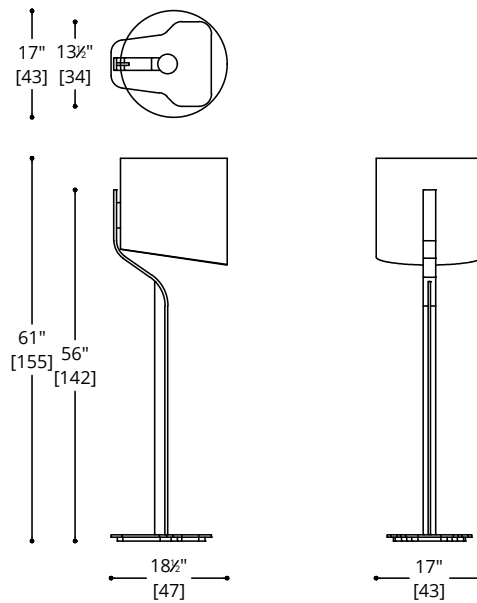

ASYMPTOTE FLOOR LAMP

ASYMPTOTE FLOOR LAMP

FINISH

Hand Patinated Metal

LED:

2700K Warm white
Driver included

NOTES:

PLEASE CONFIRM DETAILS OF THIS TEAR SHEET WITH YOUR LOCAL SALES ASSOCIATE.