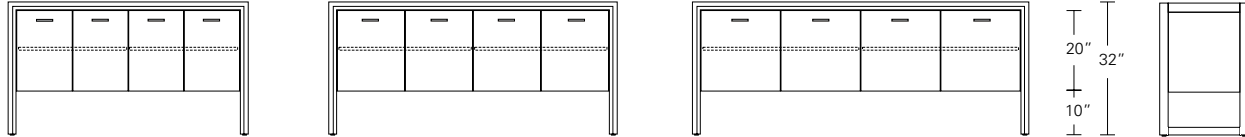

**ARRIS SLED BASE SIDEBOARD**

**72W x 21D x 32H**

Shown in Cersed Grey Walnut with Dark Bronze hardware.

In this buffet, the eye-catching beveled profile of the Arris frame miters around an elevated cabinet. The open sled base format produces a streamlined and lighter aesthetic. The Arris Sled Buffet is offered in a variety of sizes and configurations and numerous wood finishes and hardware choices.