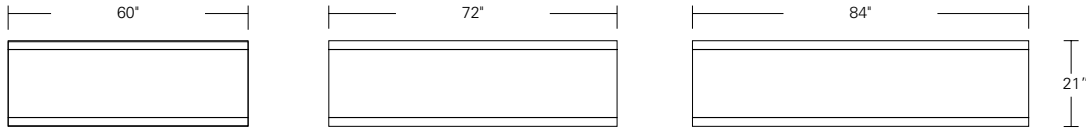

**ARRIS SLED BASE SIDEBOARD**

**72W x 21D x 32H**

Shown in Cersed Grey Walnut with Dark Bronze hardware.

In this buffet, the eye-catching beveled profile of the Arris frame miters around an elevated cabinet. The open sled base format produces a streamlined and lighter aesthetic. The Arris Sled Buffet is offered in a variety of sizes and configurations and numerous wood finishes and hardware choices.