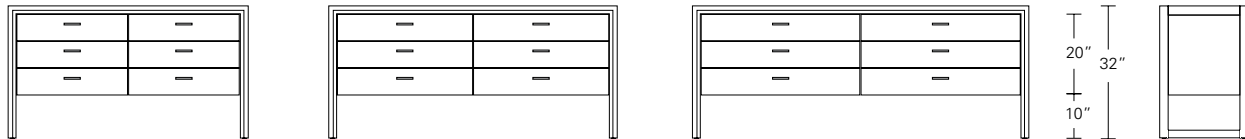

**ARRIS SLED BASE SIDEBOARD**

**72W x 21D x 32H**

Shown in Cersed Grey Walnut with Dark Bronze hardware.

In this buffet, the eye-catching beveled profile of the Arris frame miters around an elevated cabinet. The open sled base format produces a streamlined and lighter aesthetic. The Arris Sled Buffet is offered in a variety of sizes and configurations and numerous wood finishes and hardware choices.

SD60

SD72

SD84

**Arris Sled Buffet**

SX60

SX72

SX 84

**Arris Sled Sideboard**