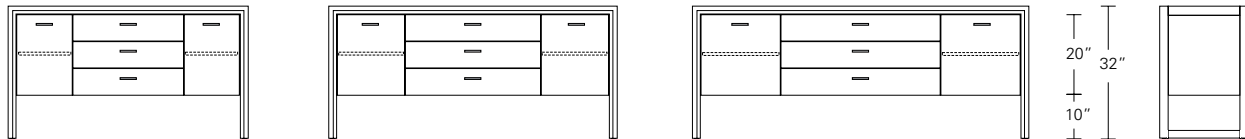

SX60

SX72

SX 84

Arris Sled Sideboard