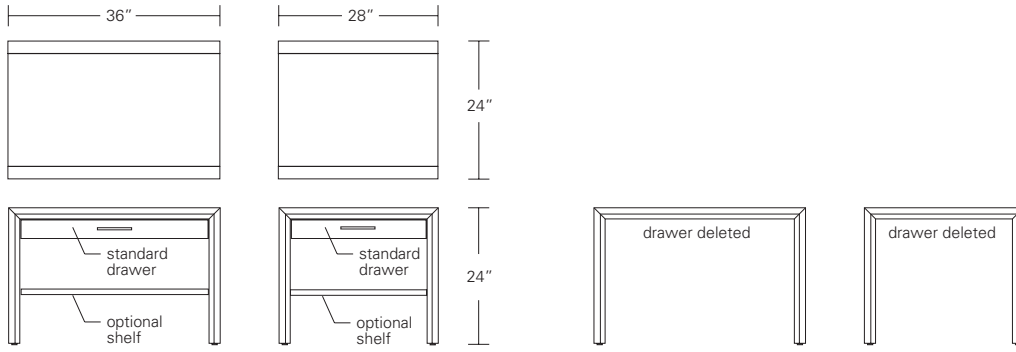

**ARRIS CONSOLE**

**60W x 17D x 32H**

Shown in Walnut with Satin  
Stainless Steel hardware.

The clean modern form of the Arris Console is enhanced by its focused attention to details, most notably the mitered joining of the wood planes along its front edge. The console can be fitted with two drawers, optional dividers and a shelf.

**ARRIS SIDE TABLE, CONSOLE & DESK**

**Arris Side Table**

**Arris Console**

**Arris Desk**

DESCRIPTION		FINISH OPTIONS		
<p><b>Arris Side Table, Console &amp; Desk:</b>                      Profiled and mitered solid wood frame with veneer top. Levelers.</p> <p><b>Standard Options:</b>                      Drawers, drawer dividers, shelves. Dark bronze, satin or polished stainless steel pulls.</p> <p><b>Custom Orders:</b>                      Custom sizes, woods and finishes are available. Please request a price quotation.</p>	<b>Standard Finishes</b>	<p><b>NATURAL</b></p> <p>Ash, Cherry, Maple, Mahogany, Walnut, Oak.*</p> <p>*At additional cost.</p>	<p><b>STAINED</b></p> <p>Medium Ash, Dark Ash, Burnt Ash, Ebonized Ash, Medium Cherry, Dark Cherry, Medium Mahogany, Ebonized Maple, Medium Walnut, Dark Walnut.</p>	<p><b>CERUSED</b></p> <p>Bleached Ash, Cerused Ash, Cerused Dark Ash, Cerused Mahogany, Cerused Dark Mahogany, Cerused Oak, Bleached Walnut, Cerused Walnut.</p>
	<b>Figured Veneers for Top Panel and Pedestal Fronts</b>	<p>Figured Ash, Bird's Eye Maple, Figured Maple.</p>		