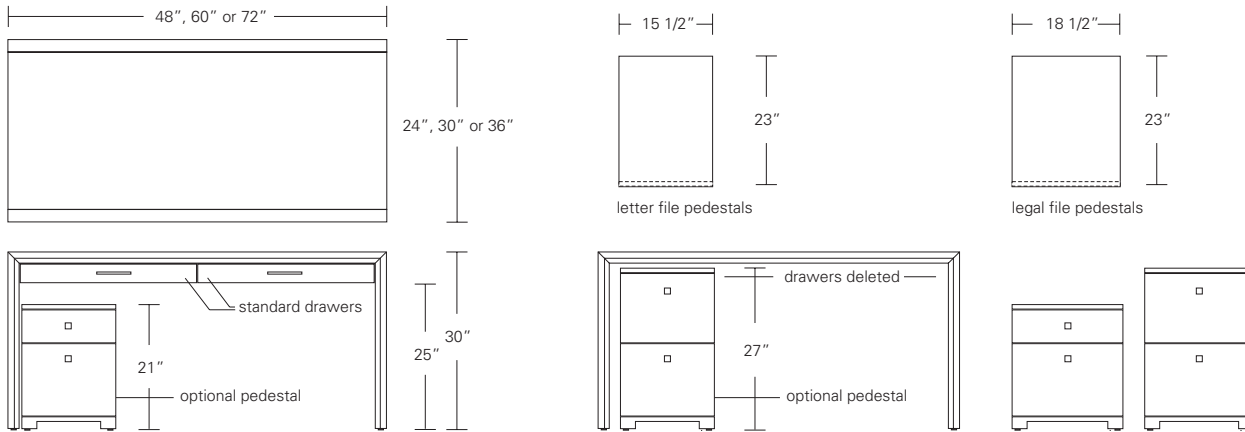

**ARRIS CONSOLE**

**60W x 17D x 32H**

Shown in Walnut with Satin  
Stainless Steel hardware.

The clean modern form of the Arris Console is enhanced by its focused attention to details, most notably the mitered joining of the wood planes along its front edge. The console can be fitted with two drawers, optional dividers and a shelf.

**ARRIS SIDE TABLE, CONSOLE & DESK**

**Arris Side Table**

**Arris Console**

**Arris Desk**

DESCRIPTION		FINISH OPTIONS		
<p><b>Arris Side Table, Console &amp; Desk:</b>                      Profiled and mitered solid wood frame with veneer top. Levelers.</p> <p><b>Standard Options:</b>                      Drawers, drawer dividers, shelves. Dark bronze, satin or polished stainless steel pulls.</p> <p><b>Custom Orders:</b>                      Custom sizes, woods and finishes are available. Please request a price quotation.</p>	<b>Standard Finishes</b>	<p><b>NATURAL</b></p> <p>Ash, Cherry, Maple, Mahogany, Walnut, Oak.*</p> <p>*At additional cost.</p>	<p><b>STAINED</b></p> <p>Medium Ash, Dark Ash, Burnt Ash, Ebonized Ash, Medium Cherry, Dark Cherry, Medium Mahogany, Ebonized Maple, Medium Walnut, Dark Walnut.</p>	<p><b>CERUSED</b></p> <p>Bleached Ash, Cerused Ash, Cerused Dark Ash, Cerused Mahogany, Cerused Dark Mahogany, Cerused Oak, Bleached Walnut, Cerused Walnut.</p>
	<b>Figured Veneers for Top Panel and Pedestal Fronts</b>	<p>Figured Ash, Bird's Eye Maple, Figured Maple.</p>		