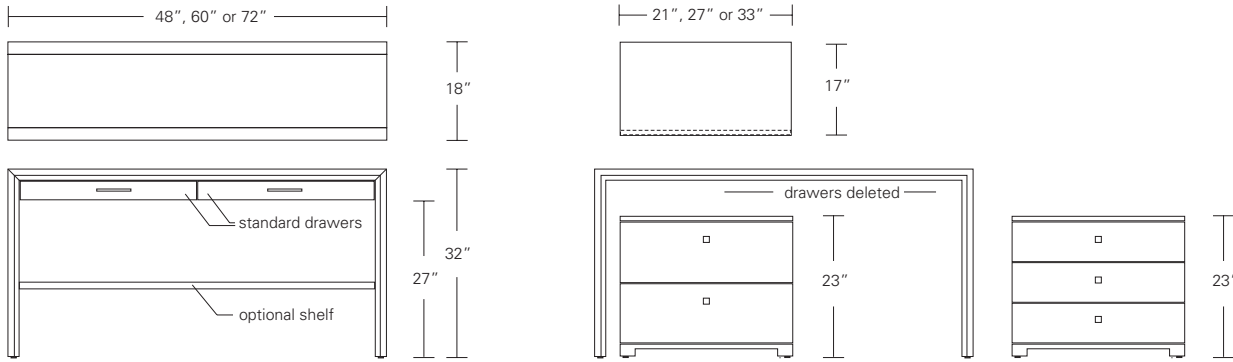

**ARRIS CONSOLE**

**60W x 17D x 32H**

Shown in Walnut with Satin  
Stainless Steel hardware.

The clean modern form of the Arris Console is enhanced by its focused attention to details, most notably the mitered joining of the wood planes along its front edge. The console can be fitted with two drawers, optional dividers and a shelf.

**ARRIS SIDE TABLE, CONSOLE & DESK**

**Arris Side Table**

**Arris Console**

**Arris Desk**

DESCRIPTION		FINISH OPTIONS		
<p><b>Arris Side Table, Console &amp; Desk:</b>                      Profiled and mitered solid wood frame with veneer top. Levelers.</p> <p><b>Standard Options:</b>                      Drawers, drawer dividers, shelves. Dark bronze, satin or polished stainless steel pulls.</p> <p><b>Custom Orders:</b>                      Custom sizes, woods and finishes are available. Please request a price quotation.</p>	<b>Standard Finishes</b>	<p><b>NATURAL</b></p> <p>Ash, Cherry, Maple, Mahogany, Walnut, Oak.*</p> <p>*At additional cost.</p>	<p><b>STAINED</b></p> <p>Medium Ash, Dark Ash, Burnt Ash, Ebonized Ash, Medium Cherry, Dark Cherry, Medium Mahogany, Ebonized Maple, Medium Walnut, Dark Walnut.</p>	<p><b>CERUSED</b></p> <p>Bleached Ash, Cerused Ash, Cerused Dark Ash, Cerused Mahogany, Cerused Dark Mahogany, Cerused Oak, Bleached Walnut, Cerused Walnut.</p>
	<b>Figured Veneers for Top Panel and Pedestal Fronts</b>	<p>Figured Ash, Bird's Eye Maple, Figured Maple.</p>		