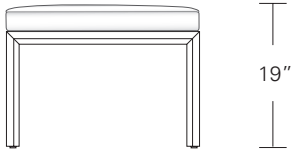

ARRIS BENCH

54W x 17D x 19H

Shown in Medium Ash with COL and optional top stitching

The Arris Bench is a larger scaled version of the Arris Ottoman. A delicately beveled profile and continuous mitered frame has a linear yet robust elegance. These benches are available in several sizes, wood finishes and a tailored upholstered cushion.

ARRIS BENCH & OTTOMAN

—21, 27, 33 or 36"—

Arris Ottoman

21"W x 17"D x 19"H
 27"W x 17"D x 19"H
 33"W x 17"D x 19"H
 36"W x 17"D x 19"H

— 42, 48, 54, 60, 66 or 72" —

Arris Bench

42"W x 17"D x 19"H
 48"W x 17"D x 19"H
 54"W x 17"D x 19"H
 60"W x 17"D x 19"H
 66"W x 17"D x 19"H
 72"W x 17"D x 19"H