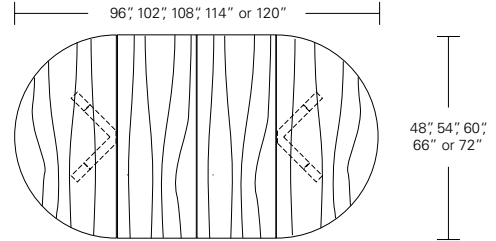

**Duette Round Table**  
 48"W x 48"D x 29"H  
 54"W x 54"D x 29"H  
 60"W x 60"D x 29"H  
 66"W x 66"D x 29"H  
 72"W x 72"D x 29"H

**Duette Round Extension Table (with one leaf)**  
 48"W (72" w/one 24" leaf) x 48"D x 29"H  
 54"W (78" w/one 24" leaf) x 54"D x 29"H  
 60"W (84" w/one 24" leaf) x 60"D x 29"H  
 66"W (90" w/one 24" leaf) x 66"D x 29"H  
 72"W (96" w/one 24" leaf) x 72"D x 29"H

**Duette Round Extension Table (split base with two leaves)**  
 48"W (96" w/two 24" leaves) x 48"D x 29"H  
 54"W (102" w/two 24" leaves) x 54"D x 29"H  
 60"W (108" w/two 24" leaves) x 60"D x 29"H  
 66"W (114" w/two 24" leaves) x 66"D x 29"H  
 72"W (120" w/two 24" leaves) x 72"D x 29"H

**Duette Square Table**  
 48"W x 48"D x 29"H  
 54"W x 54"D x 29"H  
 60"W x 60"D x 29"H  
 66"W x 66"D x 29"H  
 72"W x 72"D x 29"H

**Duette Square Extension Table (with one leaf)**  
 48"W (72" w/one 24" leaf) x 48"D x 29"H  
 54"W (78" w/one 24" leaf) x 54"D x 29"H  
 60"W (84" w/one 24" leaf) x 60"D x 29"H  
 66"W (90" w/one 24" leaf) x 66"D x 29"H  
 72"W (96" w/one 24" leaf) x 72"D x 29"H

**Duette Square Extension Table (split base with two leaves)**  
 48"W (96" w/two 24" leaves) x 48"D x 29"H  
 54"W (102" w/two 24" leaves) x 54"D x 29"H  
 60"W (108" w/two 24" leaves) x 60"D x 29"H  
 66"W (114" w/two 24" leaves) x 66"D x 29"H  
 72"W (120" w/two 24" leaves) x 72"D x 29"H