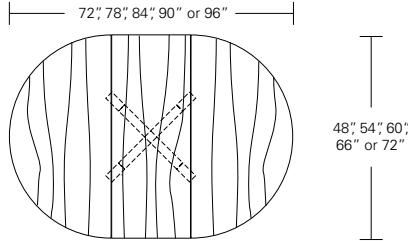

**Duette Round Table**  
 48"W x 48"D x 29"H  
 54"W x 54"D x 29"H  
 60"W x 60"D x 29"H  
 66"W x 66"D x 29"H  
 72"W x 72"D x 29"H

**Duette Round Extension Table (with one leaf)**  
 48"W (72" w/one 24" leaf) x 48"D x 29"H  
 54"W (78" w/one 24" leaf) x 54"D x 29"H  
 60"W (84" w/one 24" leaf) x 60"D x 29"H  
 66"W (90" w/one 24" leaf) x 66"D x 29"H  
 72"W (96" w/one 24" leaf) x 72"D x 29"H

**Duette Round Extension Table (split base with two leaves)**  
 48"W (96" w/two 24" leaves) x 48"D x 29"H  
 54"W (102" w/two 24" leaves) x 54"D x 29"H  
 60"W (108" w/two 24" leaves) x 60"D x 29"H  
 66"W (114" w/two 24" leaves) x 66"D x 29"H  
 72"W (120" w/two 24" leaves) x 72"D x 29"H

**Duette Square Table**  
 48"W x 48"D x 29"H  
 54"W x 54"D x 29"H  
 60"W x 60"D x 29"H  
 66"W x 66"D x 29"H  
 72"W x 72"D x 29"H

**Duette Square Extension Table (with one leaf)**  
 48"W (72" w/one 24" leaf) x 48"D x 29"H  
 54"W (78" w/one 24" leaf) x 54"D x 29"H  
 60"W (84" w/one 24" leaf) x 60"D x 29"H  
 66"W (90" w/one 24" leaf) x 66"D x 29"H  
 72"W (96" w/one 24" leaf) x 72"D x 29"H

**Duette Square Extension Table (split base with two leaves)**  
 48"W (96" w/two 24" leaves) x 48"D x 29"H  
 54"W (102" w/two 24" leaves) x 54"D x 29"H  
 60"W (108" w/two 24" leaves) x 60"D x 29"H  
 66"W (114" w/two 24" leaves) x 66"D x 29"H  
 72"W (120" w/two 24" leaves) x 72"D x 29"H