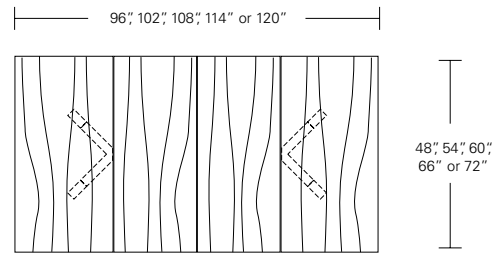

**Duette Round Table**  
 48"W x 48"D x 29"H  
 54"W x 54"D x 29"H  
 60"W x 60"D x 29"H  
 66"W x 66"D x 29"H  
 72"W x 72"D x 29"H

**Duette Round Extension Table (with one leaf)**  
 48"W (72" w/one 24" leaf) x 48"D x 29"H  
 54"W (78" w/one 24" leaf) x 54"D x 29"H  
 60"W (84" w/one 24" leaf) x 60"D x 29"H  
 66"W (90" w/one 24" leaf) x 66"D x 29"H  
 72"W (96" w/one 24" leaf) x 72"D x 29"H

**Duette Round Extension Table (split base with two leaves)**  
 48"W (96" w/two 24" leaves) x 48"D x 29"H  
 54"W (102" w/two 24" leaves) x 54"D x 29"H  
 60"W (108" w/two 24" leaves) x 60"D x 29"H  
 66"W (114" w/two 24" leaves) x 66"D x 29"H  
 72"W (120" w/two 24" leaves) x 72"D x 29"H

**Duette Square Table**  
 48"W x 48"D x 29"H  
 54"W x 54"D x 29"H  
 60"W x 60"D x 29"H  
 66"W x 66"D x 29"H  
 72"W x 72"D x 29"H

**Duette Square Extension Table (with one leaf)**  
 48"W (72" w/one 24" leaf) x 48"D x 29"H  
 54"W (78" w/one 24" leaf) x 54"D x 29"H  
 60"W (84" w/one 24" leaf) x 60"D x 29"H  
 66"W (90" w/one 24" leaf) x 66"D x 29"H  
 72"W (96" w/one 24" leaf) x 72"D x 29"H

**Duette Square Extension Table (split base with two leaves)**  
 48"W (96" w/two 24" leaves) x 48"D x 29"H  
 54"W (102" w/two 24" leaves) x 54"D x 29"H  
 60"W (108" w/two 24" leaves) x 60"D x 29"H  
 66"W (114" w/two 24" leaves) x 66"D x 29"H  
 72"W (120" w/two 24" leaves) x 72"D x 29"H