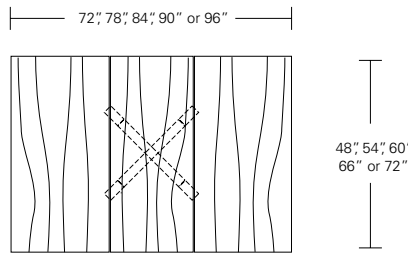

**Duette Round Table**  
 48"W x 48"D x 29"H  
 54"W x 54"D x 29"H  
 60"W x 60"D x 29"H  
 66"W x 66"D x 29"H  
 72"W x 72"D x 29"H

**Duette Round Extension Table (with one leaf)**  
 48"W (72" w/one 24" leaf) x 48"D x 29"H  
 54"W (78" w/one 24" leaf) x 54"D x 29"H  
 60"W (84" w/one 24" leaf) x 60"D x 29"H  
 66"W (90" w/one 24" leaf) x 66"D x 29"H  
 72"W (96" w/one 24" leaf) x 72"D x 29"H

**Duette Round Extension Table (split base with two leaves)**  
 48"W (96" w/two 24" leaves) x 48"D x 29"H  
 54"W (102" w/two 24" leaves) x 54"D x 29"H  
 60"W (108" w/two 24" leaves) x 60"D x 29"H  
 66"W (114" w/two 24" leaves) x 66"D x 29"H  
 72"W (120" w/two 24" leaves) x 72"D x 29"H

**Duette Square Table**  
 48"W x 48"D x 29"H  
 54"W x 54"D x 29"H  
 60"W x 60"D x 29"H  
 66"W x 66"D x 29"H  
 72"W x 72"D x 29"H

**Duette Square Extension Table (with one leaf)**  
 48"W (72" w/one 24" leaf) x 48"D x 29"H  
 54"W (78" w/one 24" leaf) x 54"D x 29"H  
 60"W (84" w/one 24" leaf) x 60"D x 29"H  
 66"W (90" w/one 24" leaf) x 66"D x 29"H  
 72"W (96" w/one 24" leaf) x 72"D x 29"H

**Duette Square Extension Table (split base with two leaves)**  
 48"W (96" w/two 24" leaves) x 48"D x 29"H  
 54"W (102" w/two 24" leaves) x 54"D x 29"H  
 60"W (108" w/two 24" leaves) x 60"D x 29"H  
 66"W (114" w/two 24" leaves) x 66"D x 29"H  
 72"W (120" w/two 24" leaves) x 72"D x 29"H