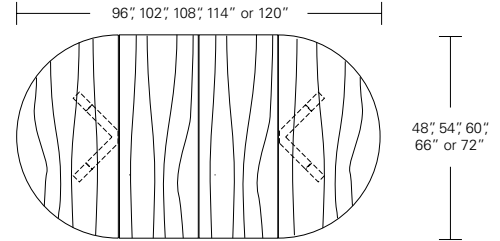

DUETTE ROUND EXTENSION TABLE - SPLIT BASE

**48W x 48D x 29H
(72W-1 LEAF, 96W-2 LEAVES)**

Shown in Walnut.

This Duette Table features a solid wood table top and base which divide in two as leaves are added to expand the top. Hand selected boards are color and grain matched to create visual unity. Duette rounds are available in a variety of sizes, numerous finishes, with a fixed top or extension versions.

Duette Round Extension Table (with one leaf)
 48"W (72" w/one 24" leaf) x 48"D x 29"H
 54"W (78" w/one 24" leaf) x 54"D x 29"H
 60"W (84" w/one 24" leaf) x 60"D x 29"H
 66"W (90" w/one 24" leaf) x 66"D x 29"H
 72"W (96" w/one 24" leaf) x 72"D x 29"H

Duette Round Extension Table (split base with two leaves)
 48"W (96" w/two 24" leaves) x 48"D x 29"H
 54"W (102" w/two 24" leaves) x 54"D x 29"H
 60"W (108" w/two 24" leaves) x 60"D x 29"H
 66"W (114" w/two 24" leaves) x 66"D x 29"H
 72"W (120" w/two 24" leaves) x 72"D x 29"H

Duette Square Table
 48"W x 48"D x 29"H
 54"W x 54"D x 29"H
 60"W x 60"D x 29"H
 66"W x 66"D x 29"H
 72"W x 72"D x 29"H

Duette Square Extension Table (with one leaf)
 48"W (72" w/one 24" leaf) x 48"D x 29"H
 54"W (78" w/one 24" leaf) x 54"D x 29"H
 60"W (84" w/one 24" leaf) x 60"D x 29"H
 66"W (90" w/one 24" leaf) x 66"D x 29"H
 72"W (96" w/one 24" leaf) x 72"D x 29"H