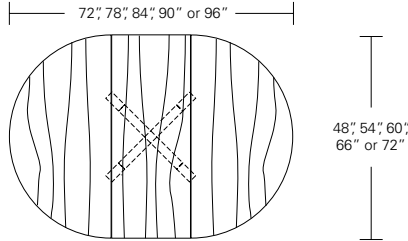

DUETTE ROUND EXTENSION TABLE - SPLIT BASE

**48W x 48D x 29H
(72W-1 LEAF, 96W-2 LEAVES)**

Shown in Walnut.

This Duette Table features a solid wood table top and base which divide in two as leaves are added to expand the top. Hand selected boards are color and grain matched to create visual unity. Duette rounds are available in a variety of sizes, numerous finishes, with a fixed top or extension versions.

Duette Round Extension Table (with one leaf)
 48"W (72" w/one 24" leaf) x 48"D x 29"H
 54"W (78" w/one 24" leaf) x 54"D x 29"H
 60"W (84" w/one 24" leaf) x 60"D x 29"H
 66"W (90" w/one 24" leaf) x 66"D x 29"H
 72"W (96" w/one 24" leaf) x 72"D x 29"H

Duette Round Extension Table (split base with two leaves)
 48"W (96" w/two 24" leaves) x 48"D x 29"H
 54"W (102" w/two 24" leaves) x 54"D x 29"H
 60"W (108" w/two 24" leaves) x 60"D x 29"H
 66"W (114" w/two 24" leaves) x 66"D x 29"H
 72"W (120" w/two 24" leaves) x 72"D x 29"H

Duette Square Extension Table (split base with two leaves)
 48"W (96" w/two 24" leaves) x 48"D x 29"H
 54"W (102" w/two 24" leaves) x 54"D x 29"H
 60"W (108" w/two 24" leaves) x 60"D x 29"H
 66"W (114" w/two 24" leaves) x 66"D x 29"H
 72"W (120" w/two 24" leaves) x 72"D x 29"H