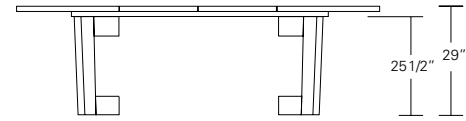

DUETTE ROUND EXTENSION TABLE - SPLIT BASE

**48W x 48D x 29H
(72W-1 LEAF, 96W-2 LEAVES)**

Shown in Walnut.

This Duette Table features a solid wood table top and base which divide in two as leaves are added to expand the top. Hand selected boards are color and grain matched to create visual unity. Duette rounds are available in a variety of sizes, numerous finishes, with a fixed top or extension versions.

Duette Round Extension Table (with one leaf)
 48"W (72" w/one 24" leaf) x 48"D x 29"H
 54"W (78" w/one 24" leaf) x 54"D x 29"H
 60"W (84" w/one 24" leaf) x 60"D x 29"H
 66"W (90" w/one 24" leaf) x 66"D x 29"H
 72"W (96" w/one 24" leaf) x 72"D x 29"H

Duette Round Extension Table (split base with two leaves)
 48"W (96" w/two 24" leaves) x 48"D x 29"H
 54"W (102" w/two 24" leaves) x 54"D x 29"H
 60"W (108" w/two 24" leaves) x 60"D x 29"H
 66"W (114" w/two 24" leaves) x 66"D x 29"H
 72"W (120" w/two 24" leaves) x 72"D x 29"H

Duette Square Extension Table (split base with two leaves)
 48"W (96" w/two 24" leaves) x 48"D x 29"H
 54"W (102" w/two 24" leaves) x 54"D x 29"H
 60"W (108" w/two 24" leaves) x 60"D x 29"H
 66"W (114" w/two 24" leaves) x 66"D x 29"H
 72"W (120" w/two 24" leaves) x 72"D x 29"H