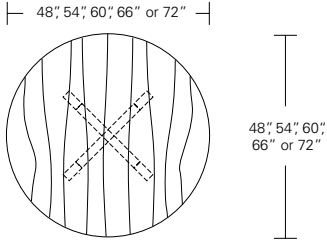

DUETTE ROUND & SQUARE TABLES

DENNIS MILLER ASSOCIATES
200 Lexington Avenue Suite 1210 New York, NY 10016
212.684.0070 Fax.212.684.0776 www.dennismiller.com

Duette Round Table
48"W x 48"D x 29"H
54"W x 54"D x 29"H
60"W x 60"D x 29"H
66"W x 66"D x 29"H
72"W x 72"D x 29"H