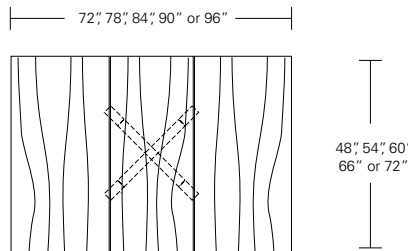

Duette Round Extension Table (with one leaf)
 48"W (72" w/one 24" leaf) x 48"D x 29"H
 54"W (78" w/one 24" leaf) x 54"D x 29"H
 60"W (84" w/one 24" leaf) x 60"D x 29"H
 66"W (90" w/one 24" leaf) x 66"D x 29"H
 72"W (96" w/one 24" leaf) x 72"D x 29"H

Duette Round Extension Table (split base with two leaves)
 48"W (96" w/two 24" leaves) x 48"D x 29"H
 54"W (102" w/two 24" leaves) x 54"D x 29"H
 60"W (108" w/two 24" leaves) x 60"D x 29"H
 66"W (114" w/two 24" leaves) x 66"D x 29"H
 72"W (120" w/two 24" leaves) x 72"D x 29"H

Duette Square Table
 48"W x 48"D x 29"H
 54"W x 54"D x 29"H
 60"W x 60"D x 29"H
 66"W x 66"D x 29"H
 72"W x 72"D x 29"H

Duette Square Extension Table (with one leaf)
 48"W (72" w/one 24" leaf) x 48"D x 29"H
 54"W (78" w/one 24" leaf) x 54"D x 29"H
 60"W (84" w/one 24" leaf) x 60"D x 29"H
 66"W (90" w/one 24" leaf) x 66"D x 29"H
 72"W (96" w/one 24" leaf) x 72"D x 29"H

Duette Square Extension Table (split base with two leaves)
 48"W (96" w/two 24" leaves) x 48"D x 29"H
 54"W (102" w/two 24" leaves) x 54"D x 29"H
 60"W (108" w/two 24" leaves) x 60"D x 29"H
 66"W (114" w/two 24" leaves) x 66"D x 29"H
 72"W (120" w/two 24" leaves) x 72"D x 29"H