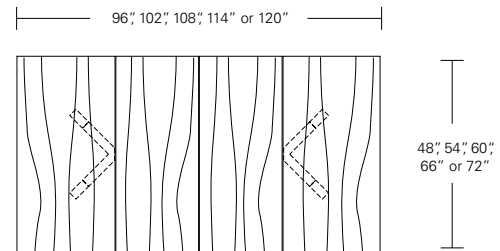

Duette Round Extension Table (with one leaf)
 48"W (72" w/one 24" leaf) x 48"D x 29"H
 54"W (78" w/one 24" leaf) x 54"D x 29"H
 60"W (84" w/one 24" leaf) x 60"D x 29"H
 66"W (90" w/one 24" leaf) x 66"D x 29"H
 72"W (96" w/one 24" leaf) x 72"D x 29"H

Duette Round Extension Table (split base with two leaves)
 48"W (96" w/two 24" leaves) x 48"D x 29"H
 54"W (102" w/two 24" leaves) x 54"D x 29"H
 60"W (108" w/two 24" leaves) x 60"D x 29"H
 66"W (114" w/two 24" leaves) x 66"D x 29"H
 72"W (120" w/two 24" leaves) x 72"D x 29"H

Duette Square Table
 48"W x 48"D x 29"H
 54"W x 54"D x 29"H
 60"W x 60"D x 29"H
 66"W x 66"D x 29"H
 72"W x 72"D x 29"H

Duette Square Extension Table (with one leaf)
 48"W (72" w/one 24" leaf) x 48"D x 29"H
 54"W (78" w/one 24" leaf) x 54"D x 29"H
 60"W (84" w/one 24" leaf) x 60"D x 29"H
 66"W (90" w/one 24" leaf) x 66"D x 29"H
 72"W (96" w/one 24" leaf) x 72"D x 29"H

Duette Square Extension Table (split base with two leaves)
 48"W (96" w/two 24" leaves) x 48"D x 29"H
 54"W (102" w/two 24" leaves) x 54"D x 29"H
 60"W (108" w/two 24" leaves) x 60"D x 29"H
 66"W (114" w/two 24" leaves) x 66"D x 29"H
 72"W (120" w/two 24" leaves) x 72"D x 29"H