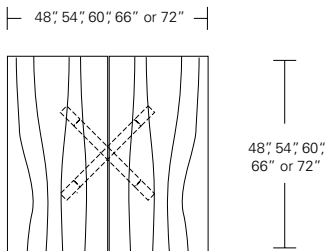

Duette Round Extension Table (with one leaf)
 48"W (72" w/one 24" leaf) x 48"D x 29"H
 54"W (78" w/one 24" leaf) x 54"D x 29"H
 60"W (84" w/one 24" leaf) x 60"D x 29"H
 66"W (90" w/one 24" leaf) x 66"D x 29"H
 72"W (96" w/one 24" leaf) x 72"D x 29"H

Duette Round Extension Table (split base with two leaves)
 48"W (96" w/two 24" leaves) x 48"D x 29"H
 54"W (102" w/two 24" leaves) x 54"D x 29"H
 60"W (108" w/two 24" leaves) x 60"D x 29"H
 66"W (114" w/two 24" leaves) x 66"D x 29"H
 72"W (120" w/two 24" leaves) x 72"D x 29"H

Duette Square Table
 48"W x 48"D x 29"H
 54"W x 54"D x 29"H
 60"W x 60"D x 29"H
 66"W x 66"D x 29"H
 72"W x 72"D x 29"H

Duette Square Extension Table (with one leaf)
 48"W (72" w/one 24" leaf) x 48"D x 29"H
 54"W (78" w/one 24" leaf) x 54"D x 29"H
 60"W (84" w/one 24" leaf) x 60"D x 29"H
 66"W (90" w/one 24" leaf) x 66"D x 29"H
 72"W (96" w/one 24" leaf) x 72"D x 29"H

Duette Square Extension Table (split base with two leaves)
 48"W (96" w/two 24" leaves) x 48"D x 29"H
 54"W (102" w/two 24" leaves) x 54"D x 29"H
 60"W (108" w/two 24" leaves) x 60"D x 29"H
 66"W (114" w/two 24" leaves) x 66"D x 29"H
 72"W (120" w/two 24" leaves) x 72"D x 29"H