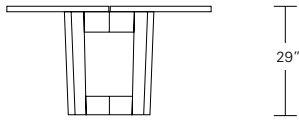

DUETTE ROUND & SQUARE TABLES

DENNIS MILLER ASSOCIATES
200 Lexington Avenue Suite 1210 New York, NY 10016
212.684.0070 Fax.212.684.0776 www.dennismiller.com

Duette Round Table
48"W x 48"D x 29"H
54"W x 54"D x 29"H
60"W x 60"D x 29"H
66"W x 66"D x 29"H
72"W x 72"D x 29"H