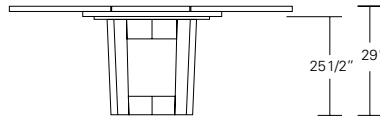

DUETTE ROUND EXTENSION TABLE - SPLIT BASE

**48W x 48D x 29H
(72W-1 LEAF, 96W-2 LEAVES)**

Shown in Walnut.

This Duette Table features a solid wood table top and base which divide in two as leaves are added to expand the top. Hand selected boards are color and grain matched to create visual unity. Duette rounds are available in a variety of sizes, numerous finishes, with a fixed top or extension versions.

Duette Round Extension Table (with one leaf)
 48"W (72" w/one 24" leaf) x 48"D x 29"H
 54"W (78" w/one 24" leaf) x 54"D x 29"H
 60"W (84" w/one 24" leaf) x 60"D x 29"H
 66"W (90" w/one 24" leaf) x 66"D x 29"H
 72"W (96" w/one 24" leaf) x 72"D x 29"H

Duette Round Extension Table (split base with two leaves)
 48"W (96" w/two 24" leaves) x 48"D x 29"H
 54"W (102" w/two 24" leaves) x 54"D x 29"H
 60"W (108" w/two 24" leaves) x 60"D x 29"H
 66"W (114" w/two 24" leaves) x 66"D x 29"H
 72"W (120" w/two 24" leaves) x 72"D x 29"H

Duette Square Extension Table (split base with two leaves)
 48"W (96" w/two 24" leaves) x 48"D x 29"H
 54"W (102" w/two 24" leaves) x 54"D x 29"H
 60"W (108" w/two 24" leaves) x 60"D x 29"H
 66"W (114" w/two 24" leaves) x 66"D x 29"H
 72"W (120" w/two 24" leaves) x 72"D x 29"H