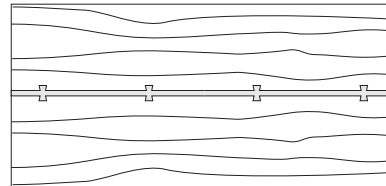

DUETTE BUTTERFLY TABLE

96W x 42D x 29H

Shown with optional Claro Walnut top, Brass Inlay and Claro Toned Walnut base.

The Duette Butterfly displays a decorative metal inlay joining the two table top halves. This table features an optional book matched set of Claro walnut slabs with square edges (also available in live edge). Standard table tops have a hand selected make-up of boards to form each table top half.

DUETTE TABLE

Duette Table

72\"/>

Duette Live Edge Option

Duette Butterfly Option

Duette Extension Table

72\"/>

Duette Table V Base