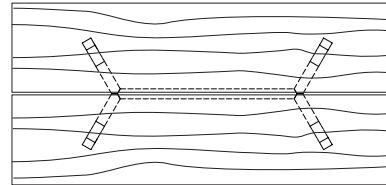

DUETTE BUTTERFLY TABLE

96W x 42D x 29H

Shown with optional Claro Walnut top, Brass Inlay and Claro Toned Walnut base.

The Duette Butterfly displays a decorative metal inlay joining the two table top halves. This table features an optional book matched set of Claro walnut slabs with square edges (also available in live edge). Standard table tops have a hand selected make-up of boards to form each table top half.

DUETTE TABLE

Duette Table

72\"/>

Duette Live Edge Option

Duette Butterfly Option

Duette Extension Table

72\"/>

Duette Table V Base