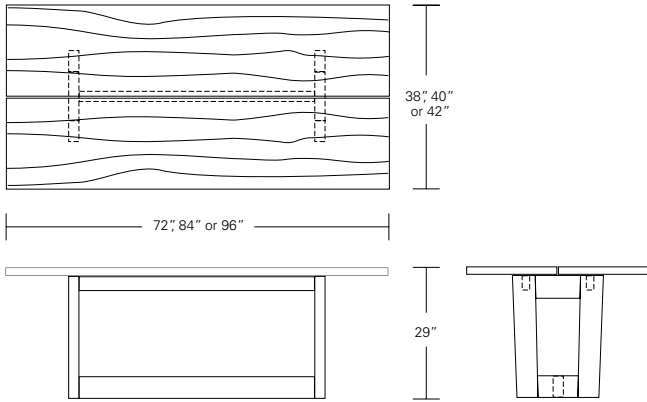

DUETTE BUTTERFLY TABLE

96W x 42D x 29H

Shown with optional Claro Walnut top, Brass Inlay and Claro Toned Walnut base.

The Duette Butterfly displays a decorative metal inlay joining the two table top halves. This table features an optional book matched set of Claro walnut slabs with square edges (also available in live edge). Standard table tops have a hand selected make-up of boards to form each table top half.

DUETTE TABLE

Duette Table

72\"/>

Duette Live Edge Option

Duette Butterfly Option

Duette Extension Table

72\"/>

Duette Table V Base