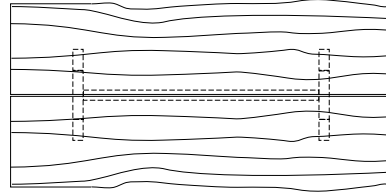

DUETTE BUTTERFLY TABLE

96W x 42D x 29H

Shown with optional Claro Walnut top, Brass Inlay and Claro Toned Walnut base.

The Duette Butterfly displays a decorative metal inlay joining the two table top halves. This table features an optional book matched set of Claro walnut slabs with square edges (also available in live edge). Standard table tops have a hand selected make-up of boards to form each table top half.

DUETTE TABLE

Duette Table

72\"/>

Duette Live Edge Option

Duette Butterfly Option

Duette Extension Table

72\"/>

Duette Table V Base

Duette Table X Base

72\"/>

DESCRIPTION	FINISH OPTIONS	
<p>Duette Table: Solid wood table top. Solid wood base with levelers.</p> <p>Standard Options: Extension version. Butterfly inlay in satin brass, dark bronze or satin stainless steel.</p> <p>Custom Orders: Custom sizes, woods and finishes are available. Please request a price quotation.</p>	<p>Standard - Natural / Stained:</p> <p>Ash, Bronze Ash, Burnt Ash, Ebonized Ash, Grey Ash, Mahogany, Medium Mahogany, Oak, Bluff Oak, Grey Oak, Fumed Oak, Walnut, Medium Walnut, Dark Walnut, Ebonized Walnut, Grey Walnut, Silver Walnut, Terra Walnut, Bronze Walnut, Claro Toned Walnut.</p>	<p>Premium - Cerused / Bleached:</p> <p>Bleached Ash, Cerused Ash, Cerused Bronze Ash, Cerused Burnt Ash, Cerused Mahogany, Cerused Dark Mahogany, Bleached Walnut, Cerused Walnut, Cerused Grey Walnut, Cerused Silver Walnut, Cerused Bronze Walnut, Cerused Oak.</p>
	<p>Custom Finishes</p> <p>Claro Walnut table top with square edge - at additional cost. Claro Walnut* table top with live edge (square only). - at additional cost.</p>	