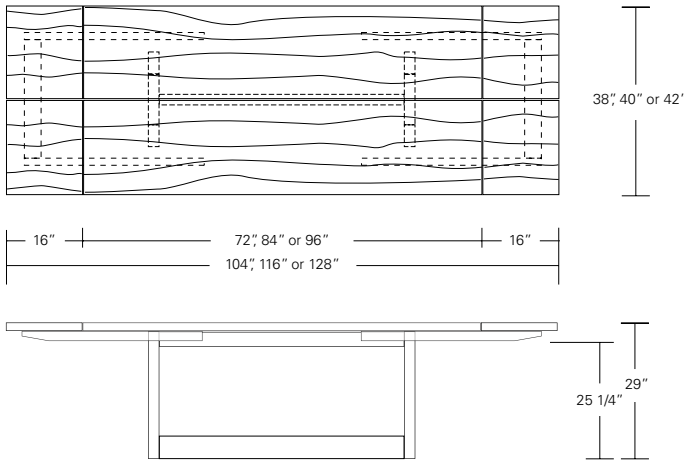

DUETTE BUTTERFLY TABLE

96W x 42D x 29H

Shown with optional Claro Walnut top, Brass Inlay and Claro Toned Walnut base.

The Duette Butterfly displays a decorative metal inlay joining the two table top halves. This table features an optional book matched set of Claro walnut slabs with square edges (also available in live edge). Standard table tops have a hand selected make-up of boards to form each table top half.

DUETTE TABLE

Duette Table

72\"/>

Duette Live Edge Option

Duette Butterfly Option

Duette Extension Table

72\"/>

Duette Table V Base