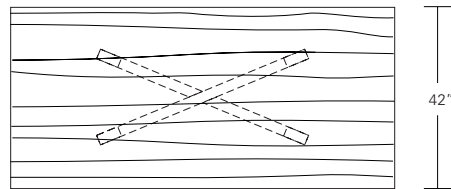

DUETTE BUTTERFLY TABLE

96W x 42D x 29H

Shown with optional Claro Walnut top, Brass Inlay and Claro Toned Walnut base.

The Duette Butterfly displays a decorative metal inlay joining the two table top halves. This table features an optional book matched set of Claro walnut slabs with square edges (also available in live edge). Standard table tops have a hand selected make-up of boards to form each table top half.

DUETTE TABLE

Duette Table

72\"/>

Duette Live Edge Option

Duette Butterfly Option

Duette Extension Table

72\"/>

Duette Table V Base