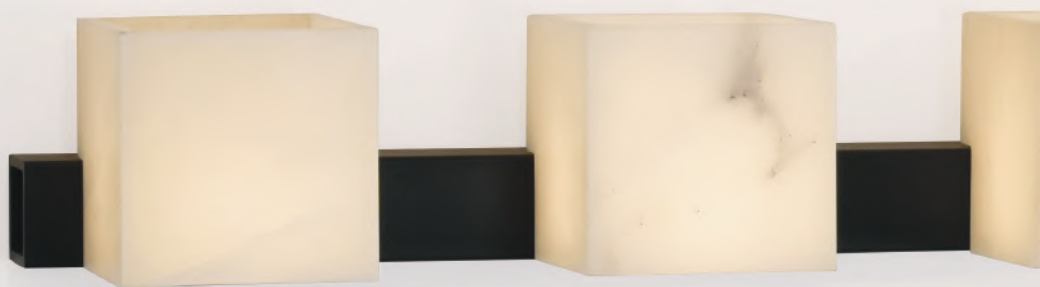

F U S E

lighting

LACQUERED LINEN BASE WITH WHITE LINEN SHADE

DRAPER TABLE LAMP

EROS COLLECTION

PATINATED STEEL AND ALABASTER

POLISHED NICKEL AND CAST GLASS

GRAMERCY FLOOR LAMP

LIGHT ANTIQUE BRASS WITH CANE WRAP AND WHITE LINEN SHADE

HADLEY TABLE LAMP

POLISHED NICKEL WITH BROWN LEATHER AND WHITE SILK PONGEE

LYON FLOOR LAMP

PATINATED STEEL AND HAND DROPPED GLASS

MURANO SCONCE

INDOOR OR OUTDOOR

PARIS COLLECTION

WHITE POWDER COAT AND POLISHED NICKEL ACCENTS

PARIS 2-LIGHT PENDANT

BLACK POWDER COAT WITH POLISHED BRASS ACCENTS AND GOLD INTERIOR

SOHO COLLECTION

PATINATED STEEL WITH ALABASTER SHADES

PATINATED BRONZE

PATINATED STEEL WITH LIGHT ANTIQUE BRASS AND FROSTED GLASS

VAIL SINGLE SCONCE

PATINATED STEEL WITH LIGHT ANTIQUE BRASS AND SMOKE GLASS

VAIL DOUBLE SCONCE

PATINATED STEEL WITH LIGHT ANTIQUE BRASS AND CLEAR GLASS