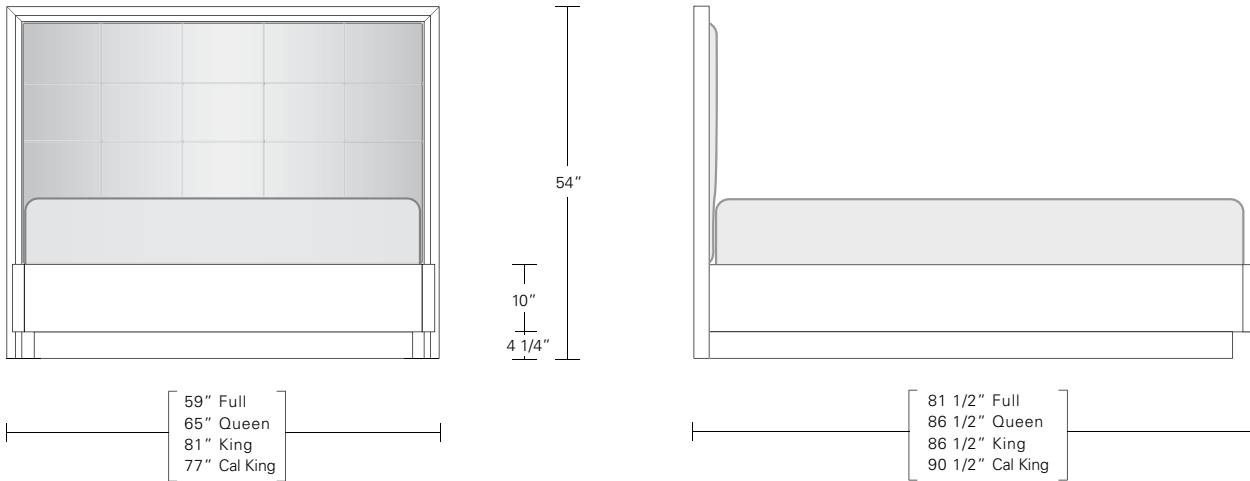

Arris Bed (box spring and mattress required)