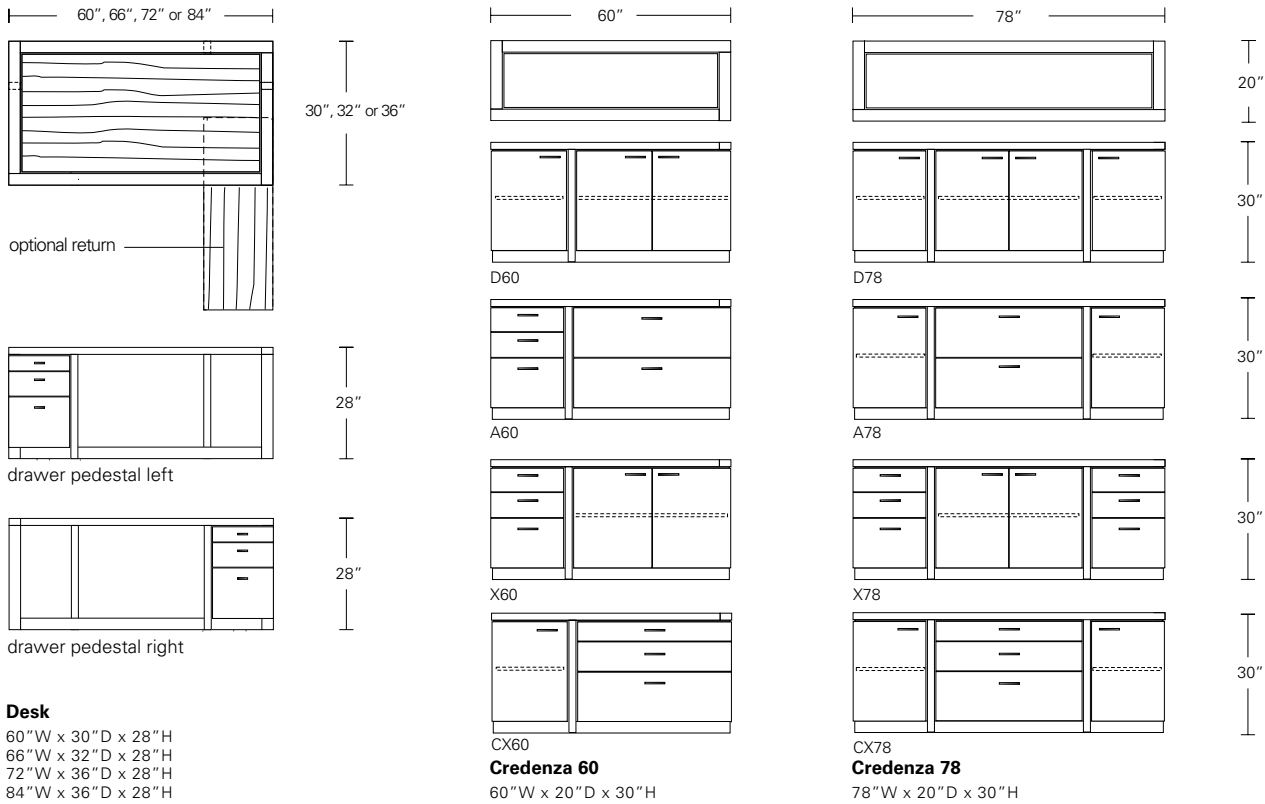

OFFSET DESK & CREDENZA

Desk

- 60" W x 30" D x 28" H
- 66" W x 32" D x 28" H
- 72" W x 36" D x 28" H
- 84" W x 36" D x 28" H