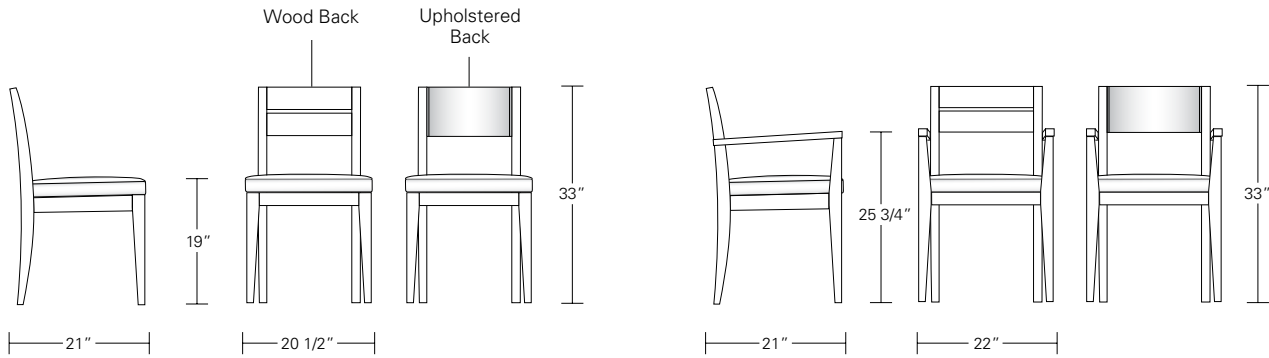

Arc Chair

20 1/2"W x 21"D x 33"H

Arc Arm Chair

22"W x 21"D x 33"H