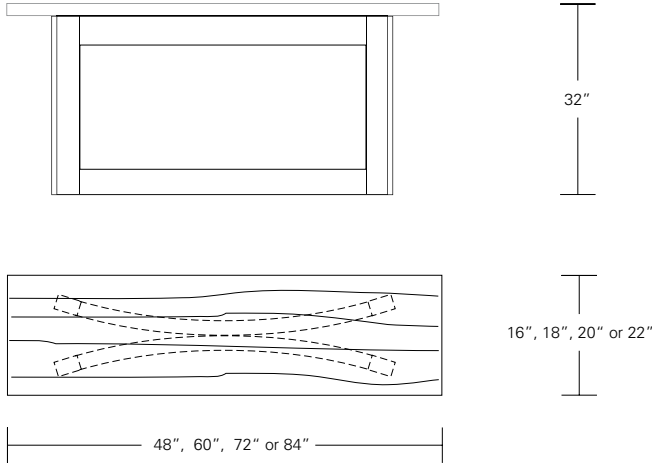

Nexus Console

48"W x 16"D x 32"H
60"W x 18"D x 32"H
72"W x 20"D x 32"H
84"W x 22"D x 32"H

DESCRIPTION	FINISH OPTIONS	
Nexus Console: Veneer top with solid wood or thick veneer edging. Curved base with solid wood vertical frame members. Custom Orders: Custom sizes, woods, veneer patterns and finishes are available. Please request a price quotation.	Standard - Natural / Stained: Ash, Bronze Ash, Burnt Ash, Ebonized Ash, Grey Ash, Mahogany, Medium Mahogany, Oak, Bluff Oak, Grey Oak, Fumed Oak, Walnut, Medium Walnut, Dark Walnut, Ebonized Walnut, Grey Walnut, Silver Walnut, Terra Walnut, Bronze Walnut, Claro Toned Walnut.	Premium - Cerused / Bleached: Bleached Ash, Cerused Ash, Cerused Bronze Ash, Cerused Burnt Ash, Cerused Mahogany, Cerused Dark Mahogany, Bleached Walnut, Cerused Walnut, Cerused Grey Walnut, Cerused Silver Walnut, Cerused Bronze Walnut, Cerused Oak.