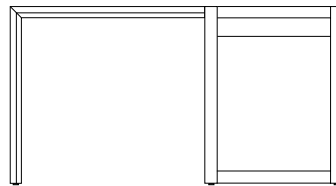

ARRIS CONSOLE, DESK & OTTOMAN

Return

DESCRIPTION	FINISH OPTIONS	
Arris Side Table, Console & Desk: Profiled and mitered solid wood frame with veneer top. Levelers. Standard Options: Drawers, drawer dividers, shelves. Dark bronze, satin or polished stainless steel pulls. Custom Orders: Custom sizes, woods and finishes are available. Please request a price quotation.	Standard - Natural / Stained: Ash, Bronze Ash, Burnt Ash, Ebonized Ash, Grey Ash, Mahogany, Medium Mahogany, Oak, Bluff Oak, Grey Oak, Fumed Oak, Walnut, Medium Walnut, Dark Walnut, Ebonized Walnut, Grey Walnut, Silver Walnut, Terra Walnut, Bronze Walnut, Claro Toned Walnut.	Premium - Cerused / Bleached: Bleached Ash, Cerused Ash, Cerused Bronze Ash, Cerused Burnt Ash, Cerused Mahogany, Cerused Dark Mahogany, Bleached Walnut, Cerused Walnut, Cerused Grey Walnut, Cerused Silver Walnut, Cerused Bronze Walnut, Cerused Oak.