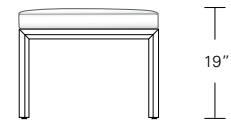

Arris Ottoman