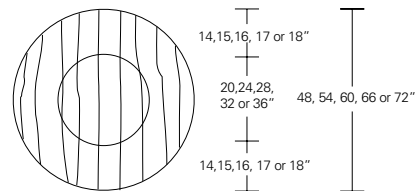

Lazy Susan Option

DESCRIPTION	FINISH OPTIONS	
Pointe Table: Veneer top with solid wood or thick veneer edging. Base with solid wood frame members and levelers. Standard Options: Lazy susan or inset lazy susan. Reverse diamond, diamond or sunburst veneer pattern. Custom Orders: Custom sizes, woods, veneer patterns and finishes are available. Please request a price quotation.	Standard - Natural / Stained: Ash, Bronze Ash, Burnt Ash, Ebonized Ash, Grey Ash, Mahogany, Medium Mahogany, Oak, Bluff Oak, Grey Oak, Fumed Oak, Walnut, Medium Walnut, Dark Walnut, Ebonized Walnut, Grey Walnut, Silver Walnut, Terra Walnut, Bronze Walnut, Claro Toned Walnut.	Premium - Cerused / Bleached: Bleached Ash, Cerused Ash, Cerused Bronze Ash, Cerused Burnt Ash, Cerused Mahogany, Cerused Dark Mahogany, Bleached Walnut, Cerused Walnut, Cerused Grey Walnut, Cerused Silver Walnut, Cerused Bronze Walnut, Cerused Oak.