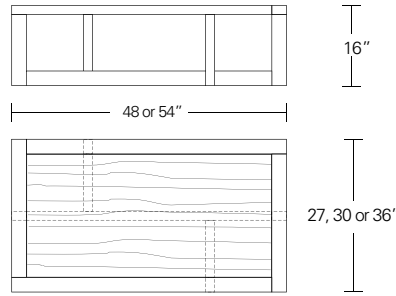

Rectangular Cocktail Table with wood top
48"W x 27"D x 16"H
54"W x 30"D x 16"H
60"W x 36"D x 16"H