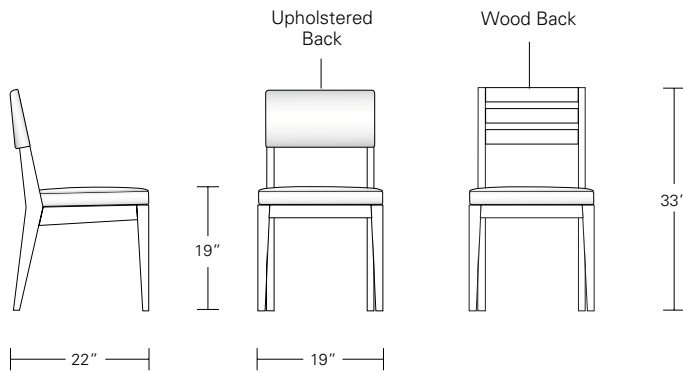

ALTURA FURNITURE

The Cadet Chair is a scaled down version of the Chevron Chair

CADET CHAIR

SIDE: 19W x 22D x 33H, ARM: 21 1/2W x 22D x 33H

Shown in Dark Walnut and COM with optional top stitching.

The wood framed Cadet Chair follows the design styling of the full-sized Chevron Chair, but in a more space conscious way. While the Cadet's comfort is based on the Chevron's seat depth, its more narrow width is a perfect solution for smaller scaled seating criteria.