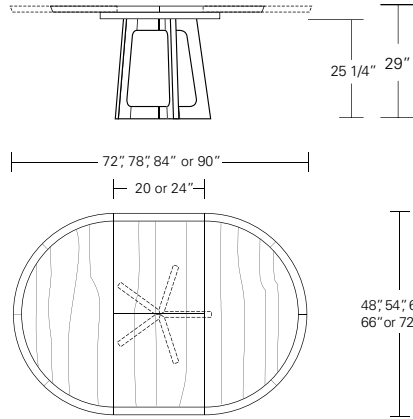

72", 84", 96", 108" or 120"

104", 120", 132", 144" or 156"
 | 16 or 18" | 16 or 18" |

Verona Table

72"W x 38"D x 29"H
 84"W x 40"D x 29"H
 96"W x 42"D x 29"H
 108"W x 44"D x 29"H
 120"W x 48"D x 29"H

Verona Extension Table

VERONA ROUND TABLE

60W x 60D x 29H

Shown in Grey Walnut with optional Medium Bronze Inlay.

The Verona Round Table features a tapered, 5 legged star base which intersects at the table's center point. The table top's beveled profile compliments the divergent angles of the table base. Verona tables are available in a variety of shapes and sizes, fixed or extension versions and in a wide selection of finishes.

Verona Round Table

42"W x 42"D x 29"H
 48"W x 48"D x 29"H
 54"W x 54"D x 29"H
 60"W x 60"D x 29"H
 66"W x 66"D x 29"H
 72"W x 72"D x 29"H

Round Extension Table (w/self-storing leaf)

48"W (68" w/one 20" leaf) x 48"D x 29"H
 54"W (74" w/one 20" leaf) x 54"D x 29"H
 60"W (84" w/one 24" leaf) x 60"D x 29"H
 66"W (90" w/one 24" leaf) x 66"D x 29"H
 72"W (96" w/one 24" leaf) x 72"D x 29"H

Verona Square Table

42"W x 42"D x 29"H
 48"W x 48"D x 29"H
 54"W x 54"D x 29"H
 60"W x 60"D x 29"H
 66"W x 66"D x 29"H
 72"W x 72"D x 29"H

Square Extension Table (w/self-storing leaf)

48"W (68" w/one 20" leaf) x 48"D x 29"H
 54"W (74" w/one 20" leaf) x 54"D x 29"H
 60"W (84" w/one 24" leaf) x 60"D x 29"H
 66"W (90" w/one 24" leaf) x 66"D x 29"H
 72"W (96" w/one 24" leaf) x 72"D x 29"H