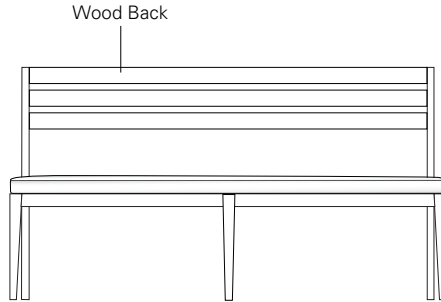

CHEVRON BENCH

66W x 23D x 35H

Shown in Dark Walnut in COM.

The modern lines and soft profiles of the Chevron Bench beckon the communal spirit of sitting together. Chevron Benches can be paired with the namesake Chevron Chair or used individually. A wide range of standard sizes and finishes are available.