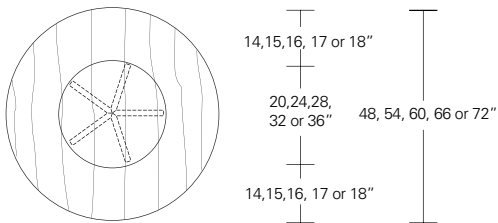

Verona Round Table

42"W x 42"D x 29"H
 48"W x 48"D x 29"H
 54"W x 54"D x 29"H
 60"W x 60"D x 29"H
 66"W x 66"D x 29"H
 72"W x 72"D x 29"H

Round Extension Table (w/self-storing leaf)

48"W (68" w/one 20" leaf) x 48"D x 29"H
 54"W (74" w/one 20" leaf) x 54"D x 29"H
 60"W (84" w/one 24" leaf) x 60"D x 29"H
 66"W (90" w/one 24" leaf) x 66"D x 29"H
 72"W (96" w/one 24" leaf) x 72"D x 29"H

Split Base Round Extension Table

48"W (96" w/two 24" leaves) x 48"D x 29"H
 54"W (102" w/two 24" leaves) x 54"D x 29"H
 60"W (108" w/two 24" leaves) x 60"D x 29"H
 66"W (114" w/two 24" leaves) x 66"D x 29"H
 72"W (120" w/two 24" leaves) x 72"D x 29"H

Verona Square Table

42"W x 42"D x 29"H
 48"W x 48"D x 29"H
 54"W x 54"D x 29"H
 60"W x 60"D x 29"H
 66"W x 66"D x 29"H
 72"W x 72"D x 29"H

Square Extension Table (w/self-storing leaf)

48"W (68" w/one 20" leaf) x 48"D x 29"H
 54"W (74" w/one 20" leaf) x 54"D x 29"H
 60"W (84" w/one 24" leaf) x 60"D x 29"H
 66"W (90" w/one 24" leaf) x 66"D x 29"H
 72"W (96" w/one 24" leaf) x 72"D x 29"H

Split Base Square Extension Table

48"W (96" w/two 24" leaves) x 48"D x 29"H
 54"W (102" w/two 24" leaves) x 54"D x 29"H
 60"W (108" w/two 24" leaves) x 60"D x 29"H
 66"W (114" w/two 24" leaves) x 66"D x 29"H
 72"W (120" w/two 24" leaves) x 72"D x 29"H