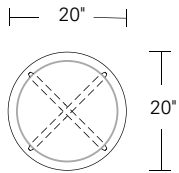

KEMIZO SIDE TABLES

Round
20"W x 20"D x 22"H