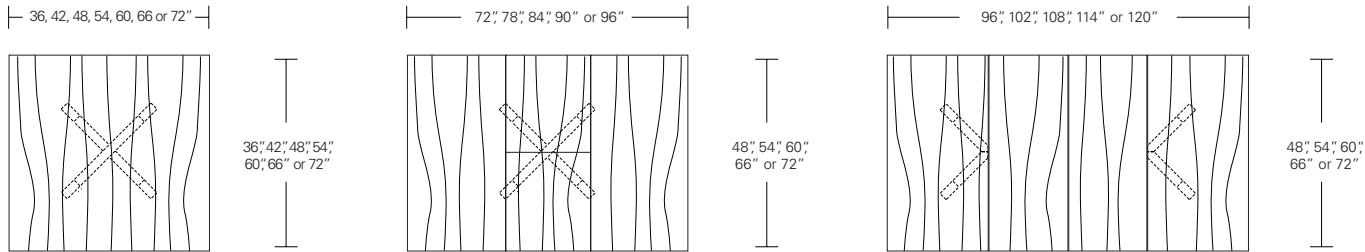

Bowtie Square Table

36" W x 36" D x 29" H
42" W x 42" D x 29" H
48" W x 48" D x 29" H
54" W x 54" D x 29" H
60" W x 60" D x 29" H
66" W x 66" D x 29" H
72" W x 72" D x 29" H

Bowtie Square Extension Table (with self-storing leaf)

48" W (72" w/one 24" leaf) x 48" D x 29" H
54" W (78" w/one 24" leaf) x 54" D x 29" H
60" W (84" w/one 24" leaf) x 60" D x 29" H
66" W (90" w/one 24" leaf) x 66" D x 29" H
72" W (96" w/one 24" leaf) x 72" D x 29" H

Bowtie Square Extension Table (split base with two leaves)

48" W (96" w/two 24" leaves) x 48" D x 29" H
54" W (102" w/two 24" leaves) x 54" D x 29" H
60" W (108" w/two 24" leaves) x 60" D x 29" H
66" W (114" w/two 24" leaves) x 66" D x 29" H
72" W (120" w/two 24" leaves) x 72" D x 29" H