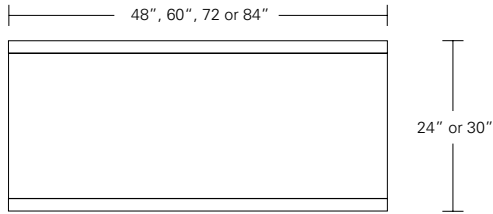

Desk

DESCRIPTION	FINISH OPTIONS	
Arris Desk & Console: Profiled and mitered solid wood frame with veneer top. Levelers. Standard Options: Drawers, drawer dividers, shelves, leg wire-chase, wood grommets. Dark Bronze, satin or polished stainless steel pulls. Custom Orders: Custom sizes, woods and finishes are available. Please request a price quotation.	Standard - Natural / Stained: Ash, Bronze Ash, Burnt Ash, Ebonized Ash, Grey Ash, Mahogany, Medium Mahogany, Oak, Bluff Oak, Grey Oak, Fumed Oak, Walnut, Medium Walnut, Dark Walnut, Ebonized Walnut, Grey Walnut, Silver Walnut, Terra Walnut, Bronze Walnut, Claro Toned Walnut.	Premium - Cerused / Bleached: Bleached Ash, Cerused Ash, Cerused Bronze Ash, Cerused Burnt Ash, Cerused Mahogany, Cerused Dark Mahogany, Bleached Walnut, Cerused Walnut, Cerused Grey Walnut, Cerused Silver Walnut, Cerused Bronze Walnut, Cerused Oak.