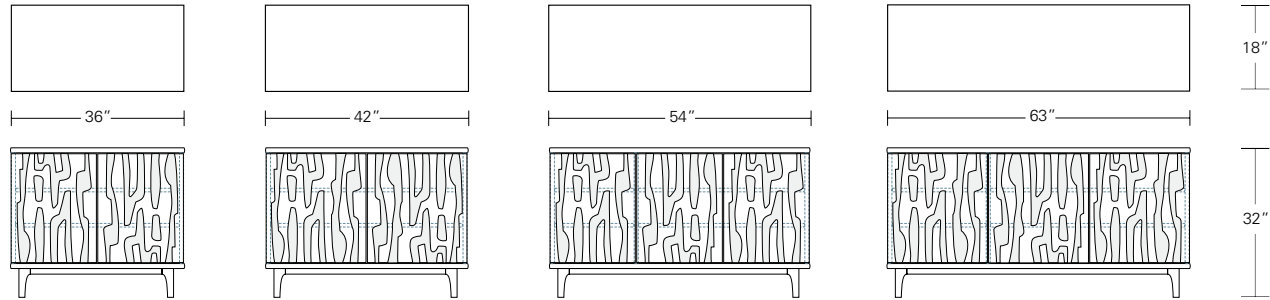

ASTRATTO 84

84W x 18D x 32H

Shown in Grey Walnut with Grey Glaze.

The Astratto features abstract figurative forms carved into its door and drawer fronts. Profiled edges on the case and a slender solid wood base frame the cabinet's relief composition. Touch latch hardware maintains a clean, uninterrupted cabinet face. Available in a variety of sizes, configurations, woods and finishes.