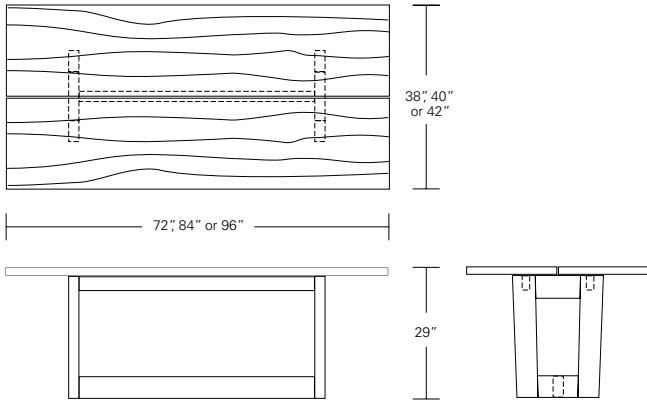

DUETTE TABLE

96W x 42D x 29H

Shown in optional Claro Walnut top with live edge and Claro Toned Walnut base.

The Duette's table top is formed by a pair of solid wood planks with a center reveal. This version features an exquisite matched set of live edge Oregon Walnut boards. The modern trestle style base renders an aesthetically balanced support structure.