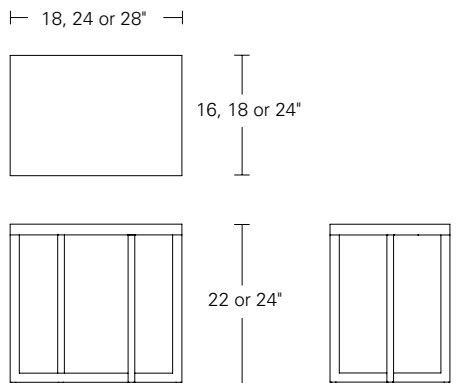

Rectangular

20"W x 16"D x 22"H
24"W x 18"D x 24"H
28"W x 20"D x 24"H

DESCRIPTION	FINISH OPTIONS	
Mesa Side Tables: Solid wood table top. Metal base with levelers. Base Options: Dark bronze, satin brass or satin stainless steel. Custom Orders: Custom sizes, woods and finishes are available. Please request a price quotation.	Standard - Natural / Stained: Ash, Bronze Ash, Burnt Ash, Ebonized Ash, Grey Ash, Mahogany, Medium Mahogany, Oak, Bluff Oak, Grey Oak, Fumed Oak, Walnut, Medium Walnut, Dark Walnut, Ebonized Walnut, Grey Walnut, Silver Walnut, Terra Walnut, Bronze Walnut, Claro Toned Walnut.	Premium - Cerused / Bleached: Bleached Ash, Cerused Ash, Cerused Bronze Ash, Cerused Burnt Ash, Cerused Mahogany, Cerused Dark Mahogany, Bleached Walnut, Cerused Walnut, Cerused Grey Walnut, Cerused Silver Walnut, Cerused Bronze Walnut, Cerused Oak.