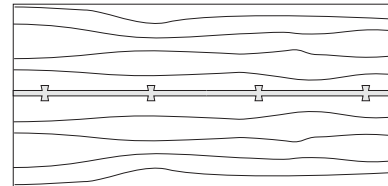

Duette Butterfly Option