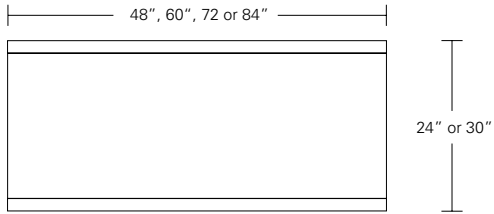

Desk

DESCRIPTION	FINISH OPTIONS	
Arris Side Table, Console & Desk: Profiled and mitered solid wood frame with veneer top. Levelers. Standard Options: Drawers, drawer dividers, shelves, leg wire-chase, wood grommets. DarkBronze, satin or polished stainless steel pulls. Custom Orders: Custom sizes, woods and finishes are available. Please request a price quotation.	Standard - Natural / Stained: Ash, Bronze Ash, Burnt Ash, Ebonized Ash, Grey Ash, Mahogany, Medium Mahogany, Oak, Bluff Oak, Grey Oak, Fumed Oak, Walnut, Medium Walnut, Dark Walnut, Ebonized Walnut, Grey Walnut, Silver Walnut, Terra Walnut, Bronze Walnut, Claro Toned Walnut.	Premium - Cerused / Bleached: Bleached Ash, Cerused Ash, Cerused Bronze Ash, Cerused Burnt Ash, Cerused Mahogany, Cerused Dark Mahogany, Bleached Walnut, Cerused Walnut, Cerused Grey Walnut, Cerused Silver Walnut, Cerused Bronze Walnut, Cerused Oak.