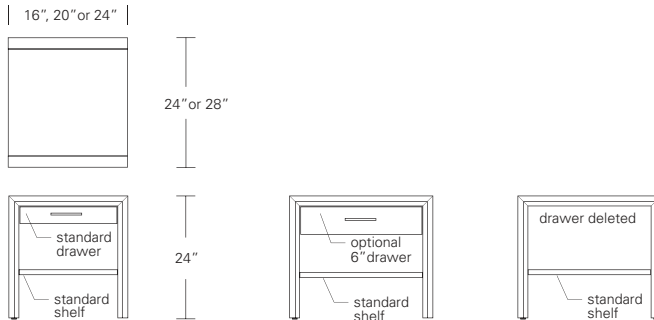

Arris Slim

16"W x 24" or 28"D x 24"H
20"W x 24" or 28"D x 24"H
24"W x 24" or 28"D x 24"H

DESCRIPTION	FINISH OPTIONS	
Arris Cocktail & Side Table: Profiled and mitered solid wood frame with veneer top. Standard Options: Stone or Leather top. Shelf. Custom Orders: Custom sizes, woods, veneer patterns and finishes are available. Please request a price quotation.	Standard - Natural / Stained: Ash, Bronze Ash, Burnt Ash, Ebonized Ash, Grey Ash, Mahogany, Medium Mahogany, Oak, Bluff Oak, Grey Oak, Fumed Oak, Walnut, Medium Walnut, Dark Walnut, Ebonized Walnut, Grey Walnut, Silver Walnut, Terra Walnut, Bronze Walnut, Claro Toned Walnut.	Premium - Cerused / Bleached: Bleached Ash, Cerused Ash, Cerused Bronze Ash, Cerused Burnt Ash, Cerused Mahogany, Cerused Dark Mahogany, Bleached Walnut, Cerused Walnut, Cerused Grey Walnut, Cerused Silver Walnut, Cerused Bronze Walnut, Cerused Oak.