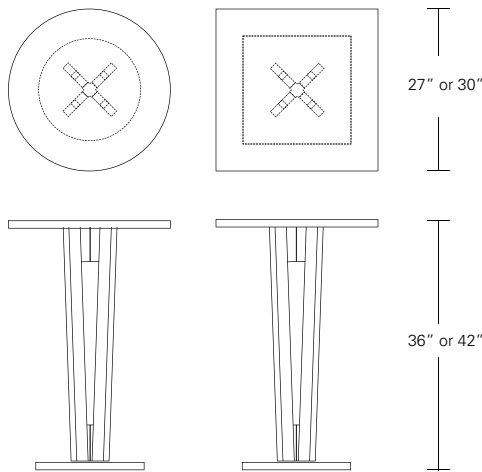

Solo Cafe Table
(round or square)
27"W x 27"D x 36 or 42"H
30"W x 30"D x 36 or 42"H