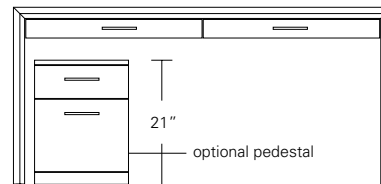

letter file pedestals

legal file pedestals

Optional Pedestal