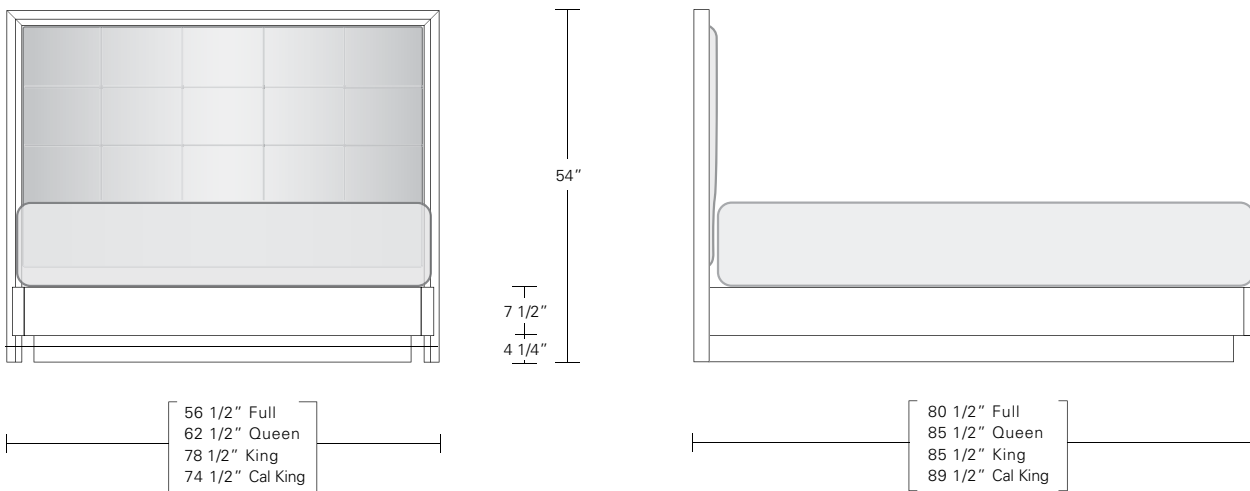

Arris Platform Bed (mattress required)

DESCRIPTION	FINISH OPTIONS	
Arris Bed: Profiled and mitered solid wood headboard frame with upholstered panel. Upholstered or wood rails. Recessed base with levelers. Standard Options: Wood or upholstered rails. COM or COL. Custom Orders: Custom sizes, woods and finishes are available. Please request a price quotation.	Standard - Natural / Stained: Ash, Bronze Ash, Burnt Ash, Ebonized Ash, Grey Ash, Mahogany, Medium Mahogany, Oak, Bluff Oak, Grey Oak, Fumed Oak, Walnut, Medium Walnut, Dark Walnut, Ebonized Walnut, Grey Walnut, Silver Walnut, Terra Walnut, Bronze Walnut, Claro Toned Walnut.	Premium - Cerused / Bleached: Bleached Ash, Cerused Ash, Cerused Bronze Ash, Cerused Burnt Ash, Cerused Mahogany, Cerused Dark Mahogany, Bleached Walnut, Cerused Walnut, Cerused Grey Walnut, Cerused Silver Walnut, Cerused Bronze Walnut, Cerused Oak.
	Fabric and Leather Requirements COM: Headboard 2 1/2 yards. Headboard and Rails 6 yards. 54" wide plain fabric. Repeats and fabric less than 54" wide may require additional yardage. COL: Headboard 45 square feet. Headboard and Rails 108 square feet. Hides need to be 50-55 square feet. Smaller hides may require additional square feet. Claro Walnut Headboard with live edge - at additional cost.