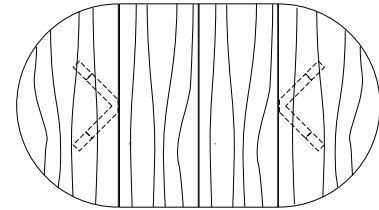

DUETTE ROUND & SQUARE TABLES

48", 54", 60", 66" or 72"

48", 54", 60",
66" or 72"

Duette Round Table

48"W x 48"D x 29"H
54"W x 54"D x 29"H
60"W x 60"D x 29"H
66"W x 66"D x 29"H
72"W x 72"D x 29"H

72", 78", 84", 90" or 96"

48", 54", 60",
66" or 72"

Duette Round Extension Table (with one leaf)

48"W (72" w/one 24" leaf) x 48"D x 29"H
54"W (78" w/one 24" leaf) x 54"D x 29"H
60"W (84" w/one 24" leaf) x 60"D x 29"H
66"W (90" w/one 24" leaf) x 66"D x 29"H
72"W (96" w/one 24" leaf) x 72"D x 29"H

96", 102", 108", 114" or 120"

48", 54", 60",
66" or 72"

Duette Round Extension Table (split base with two leaves)

48"W (96" w/two 24" leaves) x 48"D x 29"H
54"W (102" w/two 24" leaves) x 54"D x 29"H
60"W (108" w/two 24" leaves) x 60"D x 29"H
66"W (114" w/two 24" leaves) x 66"D x 29"H
72"W (120" w/two 24" leaves) x 72"D x 29"H