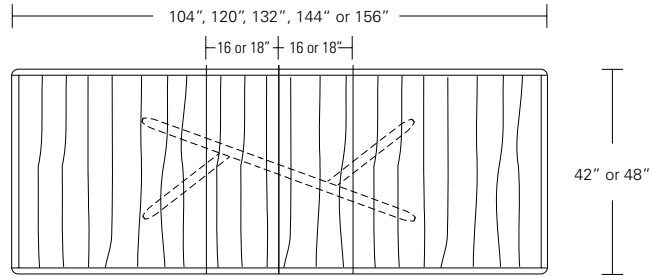

Kemizo Square Table

42"W x 42"D x 29"H
 48"W x 48"D x 29"H
 54"W x 54"D x 29"H
 60"W x 60"D x 29"H
 66"W x 66"D x 29"H
 72"W x 72"D x 29"H

Square Extension Table (w/self-storing leaf)

48"W (68"w/one 20"leaf) x 48"D x 29"H
 54"W (74"w/one 20"leaf) x 54"D x 29"H
 60"W (84"w/one 24"leaf) x 60"D x 29"H
 66"W (90"w/one 24"leaf) x 66"D x 29"H
 72"W (96"w/one 24"leaf) x 72"D x 29"H

Split Base Square Extension Table

48"W (96"w/two 24"leaves) x 48"D x 29"H
 54"W (102"w/two 24"leaves) x 54"D x 29"H
 60"W (108"w/two 24"leaves) x 60"D x 29"H
 66"W (114"w/two 24"leaves) x 66"D x 29"H
 72"W (120"w/two 24"leaves) x 72"D x 29"H

KEMIZO EXTENSION TABLE

84 W x 42 D x 29 1/4 H
(102W w/1 LEAF, 120W w/2 LEAVES)

Extension version shown with self-storing pivoting leaves in Terra Walnut and optional Medium Bronze inlay.

The Kemizo Table features a diagonal linear gesture with rounded corners, softened profiles and an optional metal inlay. The Kemizo Extension Table includes two standard leaves or as shown with self-storing pivoting leaves that fold neatly in the base of the table.

Kemizo Table

- 72" W x 42" D x 29" H
- 84" W x 42" D x 29" H
- 96" W x 42" D x 29" H
- 108" W x 42" D x 29" H
- 120" W x 48" D x 29" H

Kemizo Extension Table

- 72" W (104" w/two 16" leaves) x 42" D x 29 1/4" H
- 84" W (120" w/two 18" leaves) x 42" D x 29 1/4" H
- 96" W (132" w/two 18" leaves) x 42" D x 29 1/4" H
- 108" W (144" w/two 18" leaves) x 42" D x 29 1/4" H
- 120" W (156" w/two 18" leaves) x 48" D x 29 1/4" H