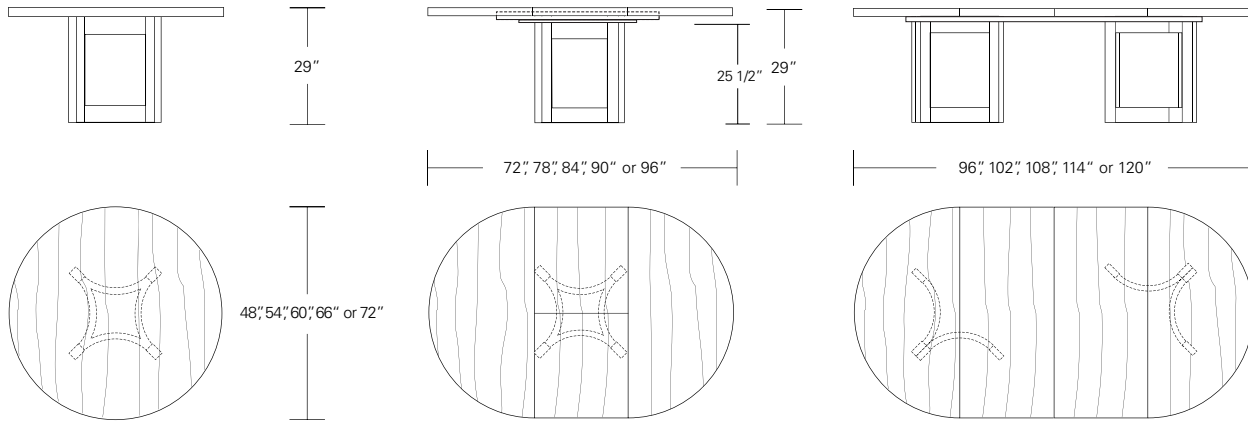

Extended with one leaf

Nested position

NEXUS ROUND EXTENSION TABLE - SPLIT BASE

**54W x 54D x 29H
(78W-1 LEAF, 102W-2 LEAVES)**

Shown in Walnut with an optional sunburst veneer pattern.

While the aesthetic appeal of pedestal extension tables often yields to functionality in their extended form, this version of our Nexus Table stands alone in its ability to gain visual interest with every leaf added. By dividing the base diagonally, each extension of this table conveys a unique, visual statement.

NEXUS ROUND & SQUARE TABLE

Nexus Round Table

48"W x 48"D x 29"H
 54"W x 54"D x 29"H
 60"W x 60"D x 29"H
 66"W x 66"D x 29"H
 72"W x 72"D x 29"H

Round Extension Table (with self storing leaf)

48"W (72" w/one 24" leaf) x 48"D x 29"H
 54"W (78" w/one 24" leaf) x 54"D x 29"H
 60"W (84" w/one 24" leaf) x 60"D x 29"H
 66"W (90" w/one 24" leaf) x 66"D x 29"H
 72"W (96" w/one 24" leaf) x 72"D x 29"H