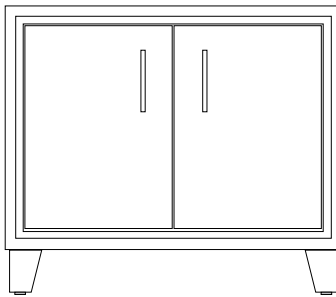

Arris Night Cabinet B
(two doors)