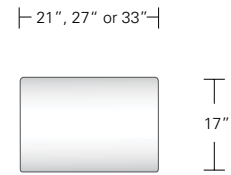

Arris Ottoman