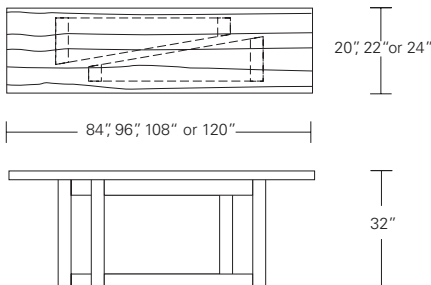

Oblique Console

84"W x 20"D x 32"H
96"W x 22"D x 32"H
108"W x 24"D x 32"H
120"W x 24"D x 32"H