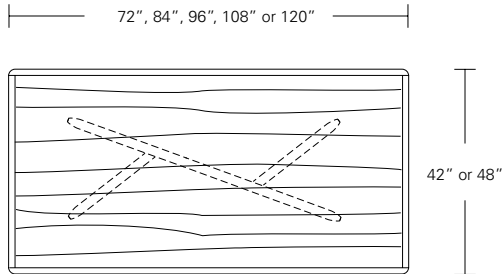

Kemizo Table

- 72" W x 42" D x 29" H
- 84" W x 42" D x 29" H
- 96" W x 42" D x 29" H
- 108" W x 42" D x 29" H
- 120" W x 48" D x 29" H

Kemizo Extension Table

- 72" W (104" w/two 16" leaves) x 42" D x 29 1/4" H
- 84" W (120" w/two 18" leaves) x 42" D x 29 1/4" H
- 96" W (132" w/two 18" leaves) x 42" D x 29 1/4" H
- 108" W (144" w/two 18" leaves) x 42" D x 29 1/4" H
- 120" W (156" w/two 18" leaves) x 48" D x 29 1/4" H

KEMIZO RACETRACK TABLE

96 W x 42 D x 29 1/4 H
(114W w/1 LEAF, 132W w/2 LEAVES)

Extension version shown with self-storing pivoting leaves in in Bluff Oak and optional Satin Brass inlay.

The Kemizo Table features a diagonal linear gesture with rounded corners, softened profiles and an optional metal inlay. The Kemizo Extension Table includes two standard leaves or as shown with self-storing pivoting leaves that fold neatly in the base of the table.