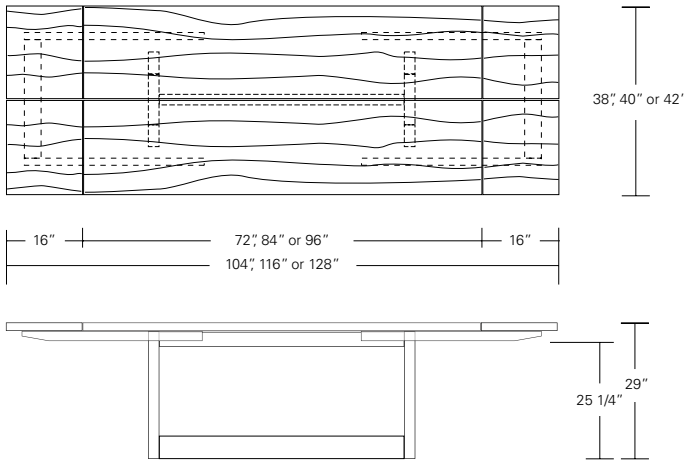

DUETTE TABLE - STANDARD/EXTENSION

84W x 40D x 29H

Shown in Walnut.

The Duette Table comes standard with a hand matched, solid wood multi-plank top. The natural variations of each board present an organic blend of wood grain across the table top. The extension version has a pull-out apron which supports the end matched leaves.

Duette Table

72\"/>

Duette Live Edge Option

Duette Butterfly Option

Duette Extension Table

72\"/>

Duette Table V Base

Duette Table X Base