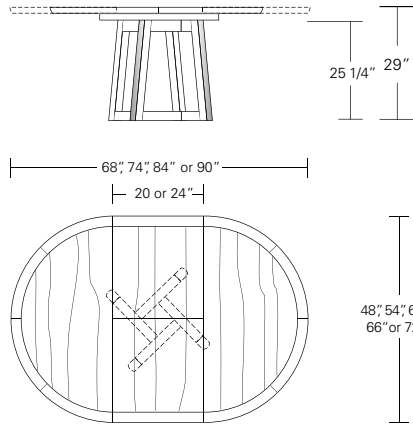

Verona Round Table

42"W x 42"D x 29"H
 48"W x 48"D x 29"H
 54"W x 54"D x 29"H
 60"W x 60"D x 29"H
 66"W x 66"D x 29"H
 72"W x 72"D x 29"H

Round Extension Table (w/self-storing leaf)

48"W (68" w/one 20" leaf) x 48"D x 29"H
 54"W (74" w/one 20" leaf) x 54"D x 29"H
 60"W (84" w/one 24" leaf) x 60"D x 29"H
 66"W (90" w/one 24" leaf) x 66"D x 29"H
 72"W (96" w/one 24" leaf) x 72"D x 29"H

ROULETTE ROUND TABLE

54W x 54D x 29H

Shown in Cersed Silver Walnut with optional solid wood top.

The Roulette Round Table features a pin wheel style base layout with slanted legs suggesting a rotating movement. Profiled legs and table edges add a softened tactile quality to the design. Available in a variety of shapes, sizes, fixed and extension versions.

ROULETTE ROUND & SQUARE TABLES

Roulette Round Table

42" W x 42" D x 29" H
 48" W x 48" D x 29" H
 54" W x 54" D x 29" H
 60" W x 60" D x 29" H
 66" W x 66" D x 29" H
 72" W x 72" D x 29" H

Round Extension Table (w/self-storing leaf)

48" W (68" w/one 20" leaf) x 48" D x 29" H
 54" W (74" w/one 20" leaf) x 54" D x 29" H
 60" W (84" w/one 24" leaf) x 60" D x 29" H
 66" W (90" w/one 24" leaf) x 66" D x 29" H
 72" W (96" w/one 24" leaf) x 72" D x 29" H