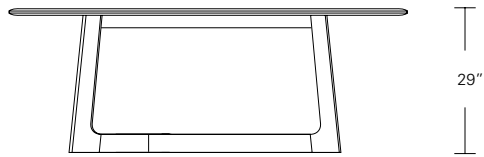

KEMIZO EXTENSION TABLE

84 W x 42 D x 29 1/4 H
(102W w/1 LEAF, 120W w/2 LEAVES)

Extension version shown with self-storing pivoting leaves in Terra Walnut and optional Medium Bronze inlay.

The Kemizo Table features a diagonal linear gesture with rounded corners, softened profiles and an optional metal inlay. The Kemizo Extension Table includes two standard leaves or as shown with self-storing pivoting leaves that fold neatly in the base of the table.

Kemizo Table

- 72" W x 42" D x 29" H
- 84" W x 42" D x 29" H
- 96" W x 42" D x 29" H
- 108" W x 42" D x 29" H
- 120" W x 48" D x 29" H

Kemizo Extension Table

- 72" W (104" w/two 16" leaves) x 42" D x 29 1/4" H
- 84" W (120" w/two 18" leaves) x 42" D x 29 1/4" H
- 96" W (132" w/two 18" leaves) x 42" D x 29 1/4" H
- 108" W (144" w/two 18" leaves) x 42" D x 29 1/4" H
- 120" W (156" w/two 18" leaves) x 48" D x 29 1/4" H

KEMIZO RACETRACK TABLE

96 W x 42 D x 29 1/4 H
(114W w/1 LEAF, 132W w/2 LEAVES)

Extension version shown with self-storing pivoting leaves in in Bluff Oak and optional Satin Brass inlay.

The Kemizo Table features a diagonal linear gesture with rounded corners, softened profiles and an optional metal inlay. The Kemizo Extension Table includes two standard leaves or as shown with self-storing pivoting leaves that fold neatly in the base of the table.