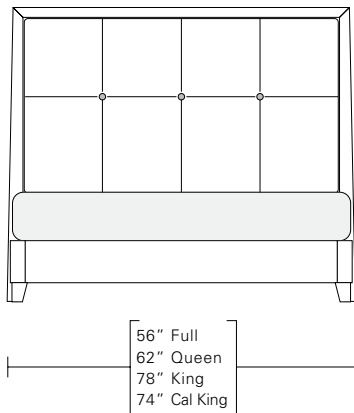

Vista Platform Bed (mattress required)