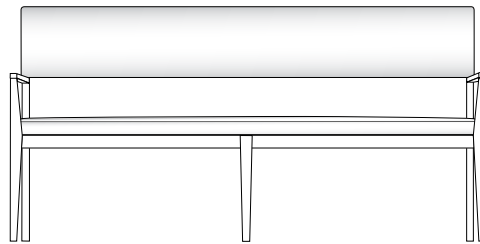

51", 57", 63" or 69"

35"

DESCRIPTION	FINISH OPTIONS	
Chevron Bench: Solid wood frame with upholstered seat. Standard Options: COM or COL. Upholstered or wood back. Seat and back with top stitching. Custom Orders: Custom sizes, woods and finishes are available. Please request a price quotation.	Standard - Natural / Stained:	Premium - Cerused / Bleached:
	Ash, Bronze Ash, Burnt Ash, Ebonized Ash, Grey Ash, Mahogany, Medium Mahogany, Oak, Bluff Oak, Grey Oak, Fumed Oak, Walnut, Medium Walnut, Dark Walnut, Ebonized Walnut, Grey Walnut, Silver Walnut, Terra Walnut, Bronze Walnut, Claro Toned Walnut.	Bleached Ash, Cerused Ash, Cerused Bronze Ash, Cerused Burnt Ash, Cerused Mahogany, Cerused Dark Mahogany, Bleached Walnut, Cerused Walnut, Cerused Grey Walnut, Cerused Silver Walnut, Cerused Bronze Walnut, Cerused Oak.
Fabric and Leather Requirements <table border="1"> <thead> <tr> <th>SIZE</th> <th>COM SEAT & BACK</th> <th>COM SEAT only</th> <th>COL SEAT & BACK</th> <th>COL SEAT only</th> <th></th> </tr> </thead> <tbody> <tr> <td>48" wide</td> <td>3.0 yards</td> <td>2.5 yards</td> <td>45 sqft.</td> <td>25 sqft.</td> <td rowspan="4">54" wide plain fabric. Repeats and fabric less than 54" wide may require additional yardage. Hides need to be 50-55 square feet. Smaller hides may require additional square feet.</td> </tr> <tr> <td>54" wide</td> <td>3.5 yards</td> <td>2.5 yards</td> <td>50 sqft.</td> <td>25 sqft.</td> </tr> <tr> <td>60" wide</td> <td>3.5 yards</td> <td>2.5 yards</td> <td>55 sqft.</td> <td>27 sqft.</td> </tr> <tr> <td>66" wide</td> <td>4.0 yards</td> <td>3.0 yards</td> <td>55 sqft.</td> <td>45 sqft.</td> </tr> </tbody> </table>