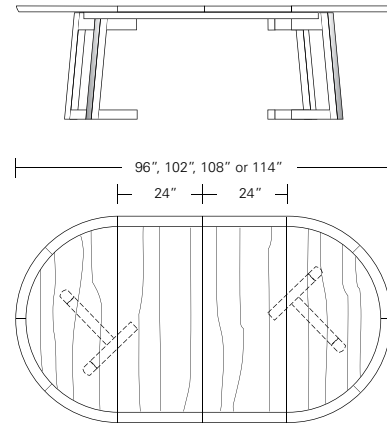

ROULETTE ROUND EXTENSION TABLE - SPLIT BASE

66W x 66D x 29H
(114W with two 24" LEAVES)

Shown in Walnut with optional solid wood top.

The Roulette Round Table features a pin wheel style base layout with slanted legs suggesting a rotating movement. On this table the base splits to support the increased top length. Roulettes are available in a variety of shapes, sizes, fixed and extension versions.

ROULETTE ROUND & SQUARE TABLES

Roulette Round Table

42" W x 42" D x 29" H
 48" W x 48" D x 29" H
 54" W x 54" D x 29" H
 60" W x 60" D x 29" H
 66" W x 66" D x 29" H
 72" W x 72" D x 29" H

Round Extension Table (w/self-storing leaf)

48" W (68" w/one 20" leaf) x 48" D x 29" H
 54" W (74" w/one 20" leaf) x 54" D x 29" H
 60" W (84" w/one 24" leaf) x 60" D x 29" H
 66" W (90" w/one 24" leaf) x 66" D x 29" H
 72" W (96" w/one 24" leaf) x 72" D x 29" H

Round Split Base Extension Table

48" W (96" w/two 24" leaves) x 48" D x 29" H
 54" W (102" w/two 24" leaves) x 54" D x 29" H
 60" W (108" w/two 24" leaves) x 60" D x 29" H
 66" W (114" w/two 24" leaves) x 66" D x 29" H
 72" W (120" w/two 24" leaves) x 72" D x 29" H