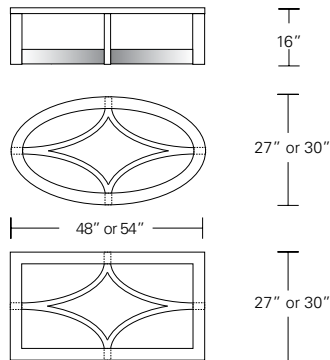

Square Inset Glass Top

36", 42" or 48"

Square Wood Top

36", 42" or 48"

Oval or Rectangular Glass Top

48"W x 27"D x 16"H
54"W x 30"D x 16"H

Oval or Rectangular Inset Glass Top

27" or 30"