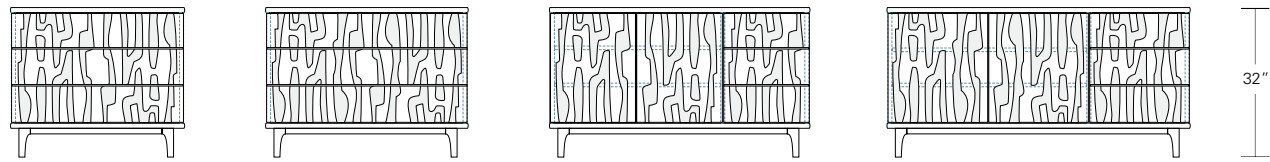

A36 - 3 drawers

A42 - 3 drawers

X 54 - 2 doors and 3 drawers

X63 - 2 doors and 3 drawers