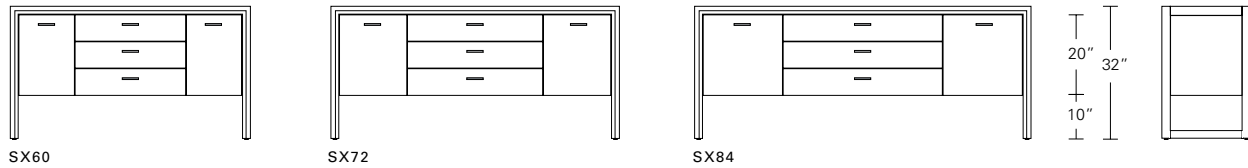

SX60
Arris Sled Sideboard