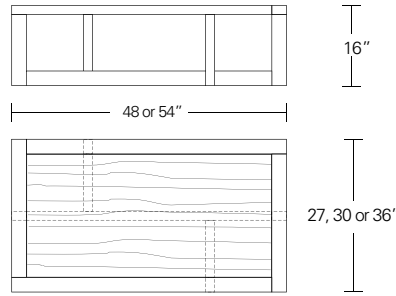

OFFSET COCKTAIL & SIDE TABLE

Rectangular Cocktail Table with inset glass top
 48"W x 27"D x 16"H
 54"W x 30"D x 16"H
 60"W x 36"D x 16"H

Rectangular Cocktail Table with wood top
 48"W x 27"D x 16"H
 54"W x 30"D x 16"H
 60"W x 36"D x 16"H