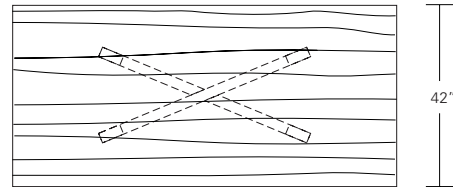

Duette Table X Base

72\"/>

DESCRIPTION	FINISH OPTIONS	
Duette Table: Solid wood table top. Solid wood base with levelers. Standard Options: Extension version. Butterfly inlay in satin brass, dark bronze or satin stainless steel. Custom Orders: Custom sizes, woods and finishes are available. Please request a price quotation.	Standard - Natural / Stained: Ash, Bronze Ash, Burnt Ash, Ebonized Ash, Grey Ash, Mahogany, Medium Mahogany, Oak, Bluff Oak, Grey Oak, Fumed Oak, Walnut, Medium Walnut, Dark Walnut, Ebonized Walnut, Grey Walnut, Silver Walnut, Terra Walnut, Bronze Walnut, Claro Toned Walnut.	Premium - Cerused / Bleached: Bleached Ash, Cerused Ash, Cerused Bronze Ash, Cerused Burnt Ash, Cerused Mahogany, Cerused Dark Mahogany, Bleached Walnut, Cerused Walnut, Cerused Grey Walnut, Cerused Silver Walnut, Cerused Bronze Walnut, Cerused Oak.
	Custom Finishes Claro Walnut table top with square edge - at additional cost. Claro Walnut* table top with live edge (square only). - at additional cost.