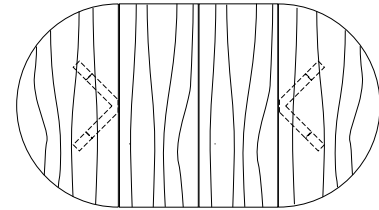

25 1/2" 29"

48", 54", 60",
66" or 72"

Duette Round Extension Table (with one leaf)

48"W (72" w/one 24" leaf) x 48"D x 29"H
54"W (78" w/one 24" leaf) x 54"D x 29"H
60"W (84" w/one 24" leaf) x 60"D x 29"H
66"W (90" w/one 24" leaf) x 66"D x 29"H
72"W (96" w/one 24" leaf) x 72"D x 29"H

96", 102", 108", 114" or 120"

48", 54", 60",
66" or 72"

Duette Round Extension Table (split base with two leaves)

48"W (96" w/two 24" leaves) x 48"D x 29"H
54"W (102" w/two 24" leaves) x 54"D x 29"H
60"W (108" w/two 24" leaves) x 60"D x 29"H
66"W (114" w/two 24" leaves) x 66"D x 29"H
72"W (120" w/two 24" leaves) x 72"D x 29"H