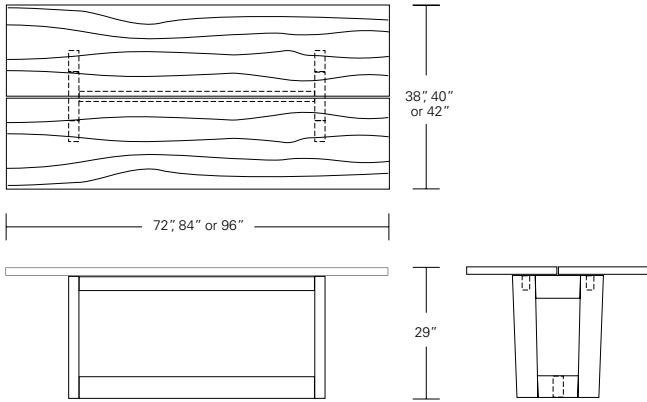

48" W (68" w/one 20" leaf) x 48" D x 29" H
 54" W (74" w/one 20" leaf) x 54" D x 29" H
 60" W (84" w/one 24" leaf) x 60" D x 29" H
 66" W (90" w/one 24" leaf) x 66" D x 29" H
 72" W (96" w/one 24" leaf) x 72" D x 29" H

DUETTE EXTENSION TABLE - LIVE EDGE

**84W x 40D x 29H
(116W W/ 2 LEAVES)**

Shown in optional Claro Walnut top with live edge and Claro Toned Walnut base.

Exquisite matched sets of extra long live edge slabs allow a continuous natural edge along the main table and its accompanying leaves. A pull-out apron from under each table end provides support and alignment for the leaves. Duette Extension Tables are available in a variety of sizes and in straight edged versions.