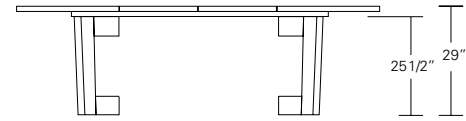

Extension version with one leaf

DUETTE SQUARE TABLE

72W x 72D x 29H

Shown in Oak.

The interlocking base of the Duette Square Table supports two large slabs of solid wood. An artistic selection of random matched planks celebrate the informal beauty of natural wood. Smoothly finished end grain highlights its unique visual nuances. Extension versions with one or two leaves are available.

DUETTE ROUND & SQUARE TABLES

48", 54", 60", 66" or 72"

48", 54", 60",
66" or 72"

Duette Round Table

48"W x 48"D x 29"H
54"W x 54"D x 29"H
60"W x 60"D x 29"H
66"W x 66"D x 29"H
72"W x 72"D x 29"H

72", 78", 84", 90" or 96"

25 1/2" 29"

48", 54", 60",
66" or 72"

Duette Round Extension Table (with one leaf)

48"W (72" w/one 24" leaf) x 48"D x 29"H
54"W (78" w/one 24" leaf) x 54"D x 29"H
60"W (84" w/one 24" leaf) x 60"D x 29"H
66"W (90" w/one 24" leaf) x 66"D x 29"H
72"W (96" w/one 24" leaf) x 72"D x 29"H

96", 102", 108", 114" or 120"

48", 54", 60",
66" or 72"

Duette Round Extension Table (split base with two leaves)

48"W (96" w/two 24" leaves) x 48"D x 29"H
54"W (102" w/two 24" leaves) x 54"D x 29"H
60"W (108" w/two 24" leaves) x 60"D x 29"H
66"W (114" w/two 24" leaves) x 66"D x 29"H
72"W (120" w/two 24" leaves) x 72"D x 29"H