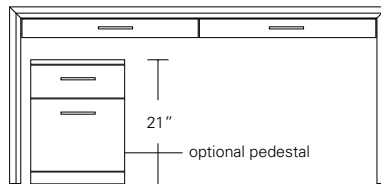

Optional Pedestal