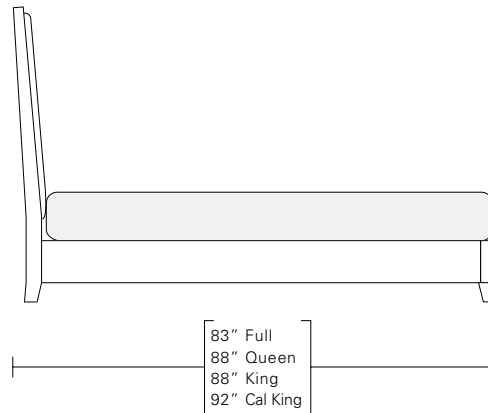

Vista Platform Bed (mattress required)