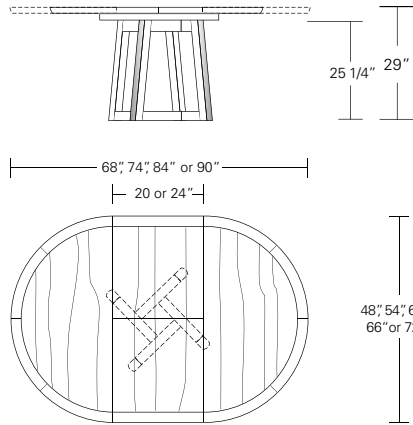

48" W (68" w/one 20" leaf) x 48" D x 29" H
 54" W (74" w/one 20" leaf) x 54" D x 29" H
 60" W (84" w/one 24" leaf) x 60" D x 29" H
 66" W (90" w/one 24" leaf) x 66" D x 29" H
 72" W (96" w/one 24" leaf) x 72" D x 29" H

ROULETTE ROUND EXTENSION TABLE - SPLIT BASE

66W x 66D x 29H
(114W with two 24" LEAVES)

Shown in Walnut with optional solid wood top.

The Roulette Round Table features a pin wheel style base layout with slanted legs suggesting a rotating movement. On this table the base splits to support the increased top length. Roulettes are available in a variety of shapes, sizes, fixed and extension versions.

ROULETTE ROUND & SQUARE TABLES

Roulette Round Table

42" W x 42" D x 29" H
 48" W x 48" D x 29" H
 54" W x 54" D x 29" H
 60" W x 60" D x 29" H
 66" W x 66" D x 29" H
 72" W x 72" D x 29" H

Round Extension Table (w/self-storing leaf)