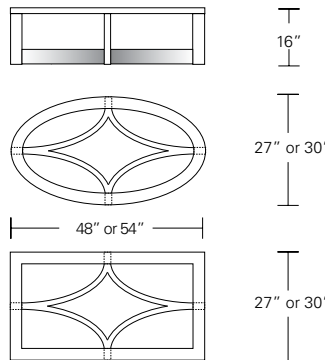

Square Inset Glass Top

36", 42" or 48"

Square Wood Top

36", 42" or 48"

Oval or Rectangular Glass Top

48"W x 27"D x 16"H
54"W x 30"D x 16"H

Oval or Rectangular Inset Glass Top

27" or 30"