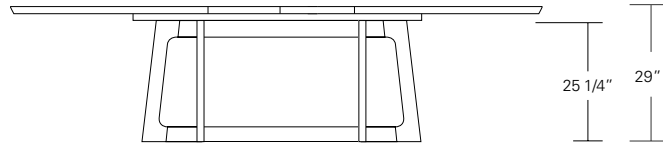

Kemizo Table

- 72" W x 42" D x 29" H
- 84" W x 42" D x 29" H
- 96" W x 42" D x 29" H
- 108" W x 42" D x 29" H
- 120" W x 48" D x 29" H

Kemizo Extension Table

- 72" W (104" w/two 16" leaves) x 42" D x 29 1/4" H
- 84" W (120" w/two 18" leaves) x 42" D x 29 1/4" H
- 96" W (132" w/two 18" leaves) x 42" D x 29 1/4" H
- 108" W (144" w/two 18" leaves) x 42" D x 29 1/4" H
- 120" W (156" w/two 18" leaves) x 48" D x 29 1/4" H

VERONA EXTENSION TABLE

**84W x 40D x 29H
(120W with two 18" LEAVES)**

Shown in Silver Walnut.

The Verona Table features a tapered base formed with modern fluid lines connecting the legs and criss-crossing stretchers. The table top's beveled profile compliments the divergent angles of the table base. Verona tables are available in a variety of shapes and sizes, fixed or extension versions and in a wide selection of finishes.

72", 84", 96", 108" or 120"

104", 120", 132", 144" or 156"
 | 16 or 18" | 16 or 18" |

Verona Table

72"W x 38"D x 29"H
 84"W x 40"D x 29"H
 96"W x 42"D x 29"H
 108"W x 44"D x 29"H
 120"W x 48"D x 29"H

Verona Extension Table