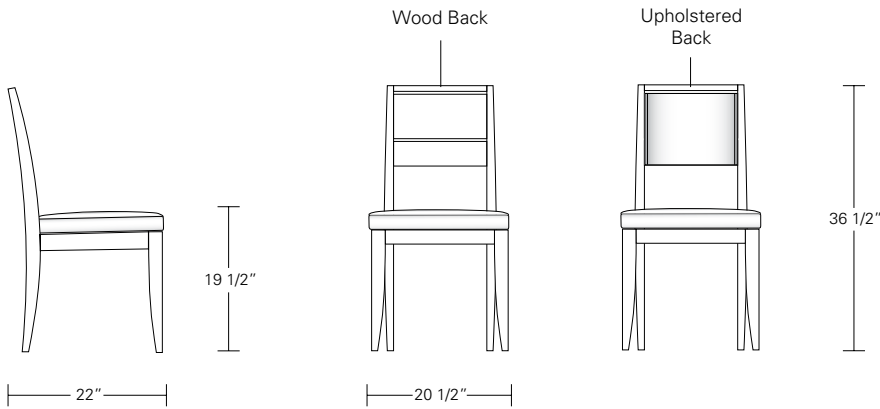

Tri Arc Side Chair
20 1/2"W x 22"D x 36 1/2"H