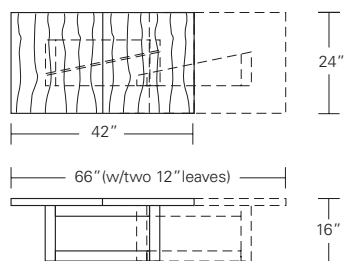

Oblique Cocktail Table

42"W (66" w/two 12" leaves) x 24"D x 16"H

DESCRIPTION	FINISH OPTIONS	
Oblique Table: Veneer top and base with thick veneer edging. Custom Orders: Custom sizes, woods, veneer patterns and finishes are available. Please request a price quotation.	Standard - Natural / Stained: Ash, Bronze Ash, Burnt Ash, Ebonized Ash, Grey Ash, Mahogany, Medium Mahogany, Oak, Bluff Oak, Grey Oak, Fumed Oak, Walnut, Medium Walnut, Dark Walnut, Ebonized Walnut, Grey Walnut, Silver Walnut, Terra Walnut, Bronze Walnut, Claro Toned Walnut.	Premium - Cerused / Bleached: Bleached Ash, Cerused Ash, Cerused Bronze Ash, Cerused Burnt Ash, Cerused Mahogany, Cerused Dark Mahogany, Bleached Walnut, Cerused Walnut, Cerused Grey Walnut, Cerused Silver Walnut, Cerused Bronze Walnut, Cerused Oak.