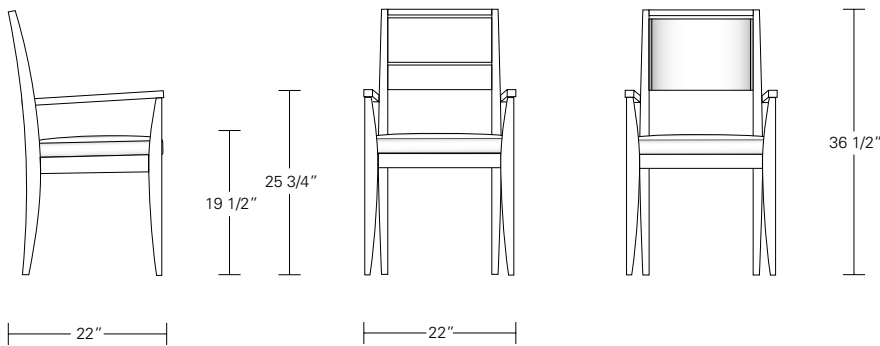

Tri Arc Arm Chair
22"W x 22"D x 36 1/2"H

DESCRIPTION	FINISH OPTIONS	
Tri Arc Chair: Solid wood frame with upholstered seat. Standard Options: COM or COL. Wood or upholstered back. Custom Orders: Custom sizes, woods and finishes are available. Please request a price quotation.	Standard - Natural / Stained: Ash, Bronze Ash, Burnt Ash, Ebonized Ash, Grey Ash, Mahogany, Medium Mahogany, Oak, Bluff Oak, Grey Oak, Fumed Oak, Walnut, Medium Walnut, Dark Walnut, Ebonized Walnut, Grey Walnut, Silver Walnut, Terra Walnut, Bronze Walnut, Claro Toned Walnut.	Premium - Cerused / Bleached: Bleached Ash, Cerused Ash, Cerused Bronze Ash, Cerused Burnt Ash, Cerused Mahogany, Cerused Dark Mahogany, Bleached Walnut, Cerused Walnut, Cerused Grey Walnut, Cerused Silver Walnut, Cerused Bronze Walnut, Cerused Oak.
	Fabric and Leather Requirements COM: 3/4 yard for arm chair, side chair or stool. 54" wide plain fabric. Repeats and fabric less than 54" wide may require additional yardage. COL: 15 square feet for arm chair, side chair or stool. Hides need to be 50-55 square feet. Smaller hides may require additional square feet.