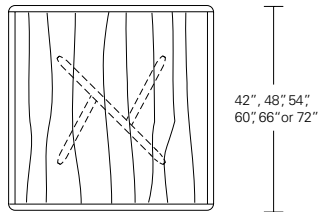

Kemizo Round Table

42"W x 42"D x 29"H
 48"W x 48"D x 29"H
 54"W x 54"D x 29"H
 60"W x 60"D x 29"H
 66"W x 66"D x 29"H
 72"W x 72"D x 29"H

Round Extension Table (w/self-storing leaf)

48"W (68"w/one 20"leaf) x 48"D x 29"H
 54"W (74"w/one 20"leaf) x 54"D x 29"H
 60"W (84"w/one 24"leaf) x 60"D x 29"H
 66"W (90"w/one 24"leaf) x 66"D x 29"H
 72"W (96"w/one 24"leaf) x 72"D x 29"H

Split Base Round Extension Table

48"W (96"w/two 24"leaves) x 48"D x 29"H
 54"W (102"w/two 24"leaves) x 54"D x 29"H
 60"W (108"w/two 24"leaves) x 60"D x 29"H
 66"W (114"w/two 24"leaves) x 66"D x 29"H
 72"W (120"w/two 24"leaves) x 72"D x 29"H

Kemizo Square Table

42"W x 42"D x 29"H
 48"W x 48"D x 29"H
 54"W x 54"D x 29"H
 60"W x 60"D x 29"H
 66"W x 66"D x 29"H
 72"W x 72"D x 29"H

Square Extension Table (w/self-storing leaf)

48"W (68"w/one 20"leaf) x 48"D x 29"H
 54"W (74"w/one 20"leaf) x 54"D x 29"H
 60"W (84"w/one 24"leaf) x 60"D x 29"H
 66"W (90"w/one 24"leaf) x 66"D x 29"H
 72"W (96"w/one 24"leaf) x 72"D x 29"H