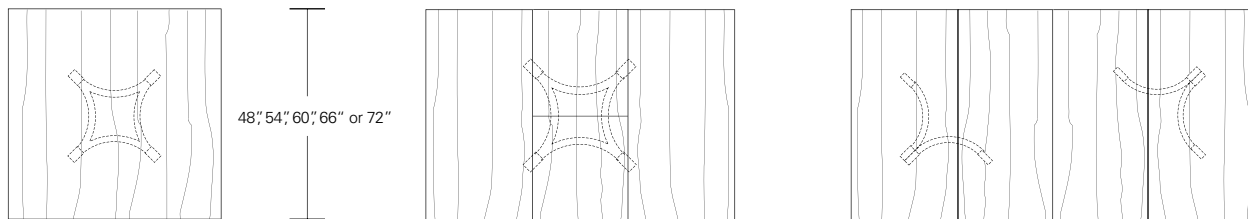

Nexus Square Table

48"W x 48"D x 29"H
54"W x 54"D x 29"H
60"W x 60"D x 29"H
66"W x 66"D x 29"H
72"W x 72"D x 29"H

Square Extension Table (with self storing leaf)

48"W (72" w/one 24" leaf) x 48"D x 29"H
54"W (78" w/one 24" leaf) x 54"D x 29"H
60"W (84" w/one 24" leaf) x 60"D x 29"H
66"W (90" w/one 24" leaf) x 66"D x 29"H
72"W (96" w/one 24" leaf) x 72"D x 29"H

Square Split Base Extension Table

48"W (96" w/two 24" leaves) x 48"D x 29"H
54"W (102" w/two 24" leaves) x 54"D x 29"H
60"W (108" w/two 24" leaves) x 60"D x 29"H
66"W (114" w/two 24" leaves) x 66"D x 29"H
72"W (120" w/two 24" leaves) x 72"D x 29"H