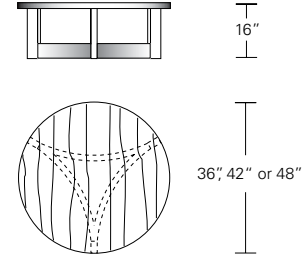

Round Wood Top

36", 42" or 48"