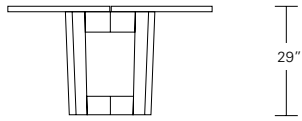

DUETTE ROUND & SQUARE TABLES