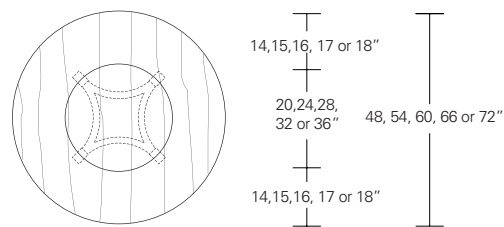

Lazy Susan Option

Nexus Table with Glass Top

DESCRIPTION	FINISH OPTIONS	
Nexus Table: Veneer top with solid wood or thick veneer edging. Curved base with solid wood vertical frame members and levelers. Standard Options: Lazy susan or inset lazy susan. Reverse diamond, diamond or sunburst veneer pattern. Glass Top. Custom Orders: Custom sizes, woods, veneer patterns and finishes are available. Please request a price quotation.	Standard - Natural / Stained: Ash, Bronze Ash, Burnt Ash, Ebonized Ash, Grey Ash, Mahogany, Medium Mahogany, Oak, Bluff Oak, Grey Oak, Fumed Oak, Walnut, Medium Walnut, Dark Walnut, Ebonized Walnut, Grey Walnut, Silver Walnut, Terra Walnut, Bronze Walnut, Claro Toned Walnut.	Premium - Cerused / Bleached: Bleached Ash, Cerused Ash, Cerused Bronze Ash, Cerused Burnt Ash, Cerused Mahogany, Cerused Dark Mahogany, Bleached Walnut, Cerused Walnut, Cerused Grey Walnut, Cerused Silver Walnut, Cerused Bronze Walnut, Cerused Oak.