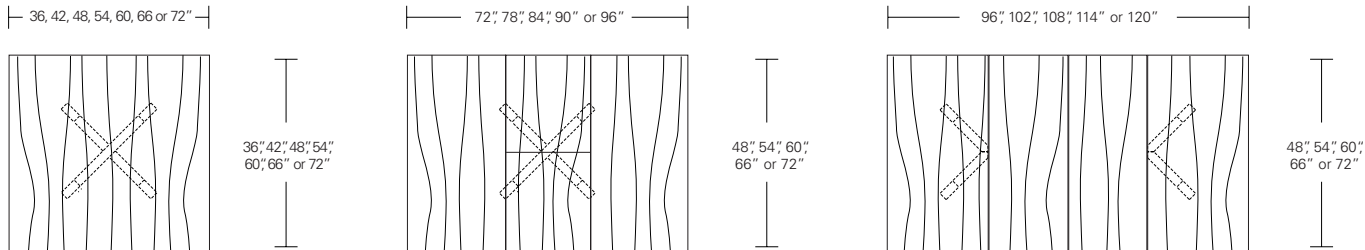

Bowtie Square Table

36" W x 36" D x 29" H
42" W x 42" D x 29" H
48" W x 48" D x 29" H
54" W x 54" D x 29" H
60" W x 60" D x 29" H
66" W x 66" D x 29" H
72" W x 72" D x 29" H

Bowtie Square Extension Table (with self-storing leaf)

48" W (72" w/one 24" leaf) x 48" D x 29" H
54" W (78" w/one 24" leaf) x 54" D x 29" H
60" W (84" w/one 24" leaf) x 60" D x 29" H
66" W (90" w/one 24" leaf) x 66" D x 29" H
72" W (96" w/one 24" leaf) x 72" D x 29" H

Bowtie Square Extension Table (split base with two leaves)

48" W (96" w/two 24" leaves) x 48" D x 29" H
54" W (102" w/two 24" leaves) x 54" D x 29" H
60" W (108" w/two 24" leaves) x 60" D x 29" H
66" W (114" w/two 24" leaves) x 66" D x 29" H
72" W (120" w/two 24" leaves) x 72" D x 29" H