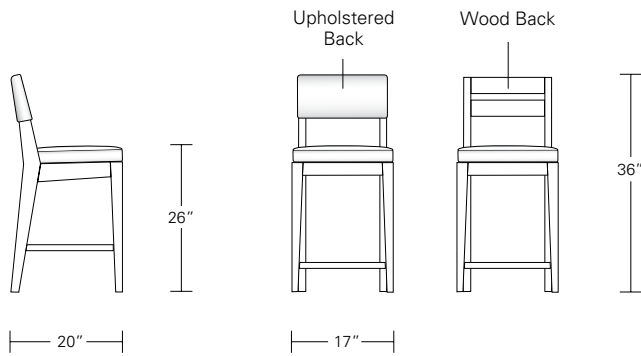

CADET COUNTER STOOL

17W x 20D x 36H

Shown in Cerused Silver Walnut and COL with optional top stitching.

The wood framed Cadet Stool follows the design styling of the full-sized Chevron Stool, but in a more space-conscious way. While the stool's comfort is based on the larger stool's design, its more narrow width is a perfect solution for limited counter space. Swivel option available.