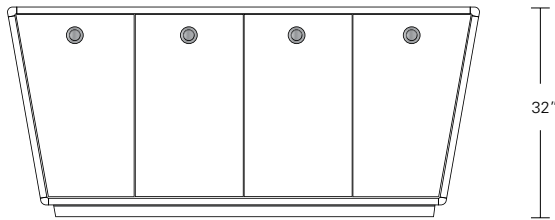

CONTOUR BUFFET, SIDEBOARD, CONSOLE

Contour Buffet 60"W x 21"D x 32"H
72"W x 21"D x 32"H
84"W x 21"D x 32"H