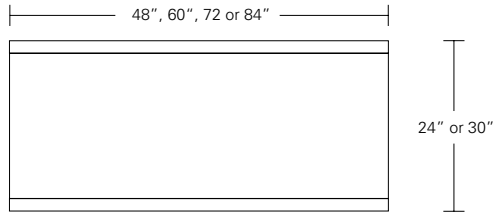

Desk

DESCRIPTION	FINISH OPTIONS	
Arris Desk & Console: Profiled and mitered solid wood frame with veneer top. Levelers. Standard Options: Drawers, drawer dividers, shelves, leg wire-chase, wood grommets. Dark Bronze, satin or polished stainless steel pulls. Custom Orders: Custom sizes, woods and finishes are available. Please request a price quotation.	Standard - Natural / Stained: Ash, Bronze Ash, Burnt Ash, Ebonized Ash, Grey Ash, Mahogany, Medium Mahogany, Oak, Bluff Oak, Grey Oak, Fumed Oak, Walnut, Medium Walnut, Dark Walnut, Ebonized Walnut, Grey Walnut, Silver Walnut, Terra Walnut, Bronze Walnut, Claro Toned Walnut.	Premium - Cerused / Bleached: Bleached Ash, Cerused Ash, Cerused Bronze Ash, Cerused Burnt Ash, Cerused Mahogany, Cerused Dark Mahogany, Bleached Walnut, Cerused Walnut, Cerused Grey Walnut, Cerused Silver Walnut, Cerused Bronze Walnut, Cerused Oak.