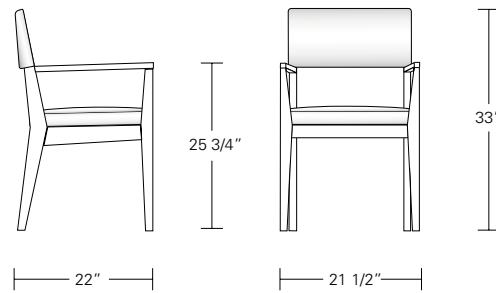

Cadet Arm Chair

21 1/2"W x 22"D x 33"H