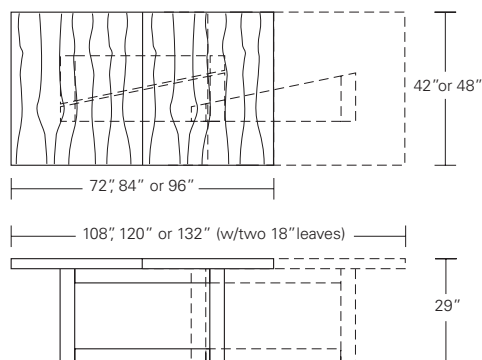

Oblique Extension Table

72"W (108" w/two 18" leaves) x 42"D x 29"H
 84"W (120" w/two 18" leaves) x 42"D x 29"H
 96"W (132" w/two 18" leaves) x 48"D x 29"H

Oblique Extension Table (with self storing leaves)