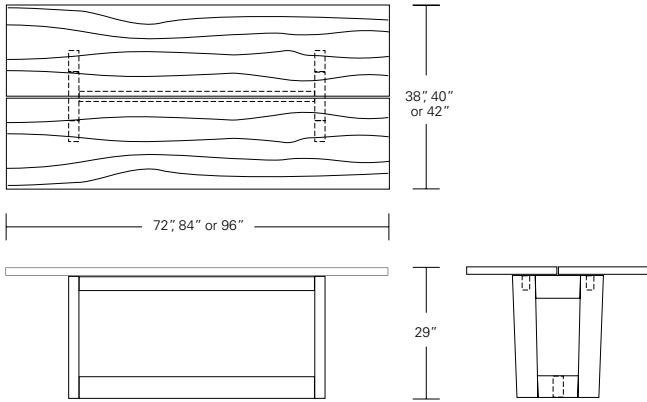

DUETTE TABLE - STANDARD/EXTENSION

84W x 40D x 29H

Shown in Walnut.

The Duette Table comes standard with a hand matched, solid wood multi-plank top. The natural variations of each board present an organic blend of wood grain across the table top. The extension version has a pull-out apron which supports the end matched leaves.