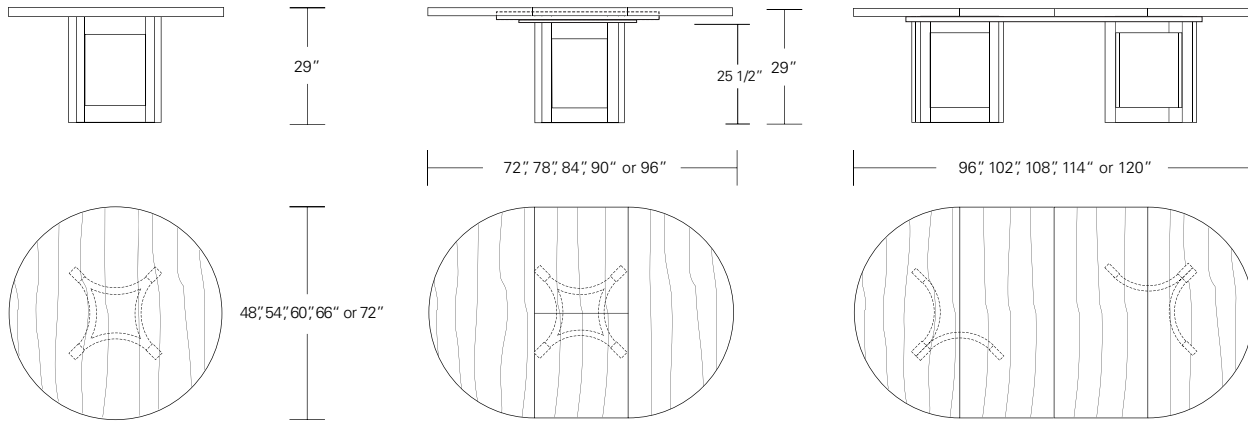

NEXUS ROUND & SQUARE TABLE

Nexus Round Table

48"W x 48"D x 29"H
54"W x 54"D x 29"H
60"W x 60"D x 29"H
66"W x 66"D x 29"H
72"W x 72"D x 29"H

Round Extension Table (with self storing leaf)

48"W (72" w/one 24" leaf) x 48"D x 29"H
54"W (78" w/one 24" leaf) x 54"D x 29"H
60"W (84" w/one 24" leaf) x 60"D x 29"H
66"W (90" w/one 24" leaf) x 66"D x 29"H
72"W (96" w/one 24" leaf) x 72"D x 29"H

Round Split Base Extension Table

48"W (96" w/two 24" leaves) x 48"D x 29"H
54"W (102" w/two 24" leaves) x 54"D x 29"H
60"W (108" w/two 24" leaves) x 60"D x 29"H
66"W (114" w/two 24" leaves) x 66"D x 29"H
72"W (120" w/two 24" leaves) x 72"D x 29"H