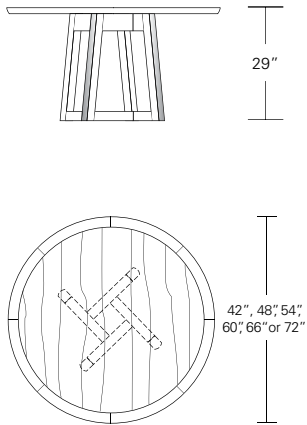

ROULETTE ROUND & SQUARE TABLES

Roulette Round Table

42" W x 42" D x 29" H
48" W x 48" D x 29" H
54" W x 54" D x 29" H
60" W x 60" D x 29" H
66" W x 66" D x 29" H
72" W x 72" D x 29" H