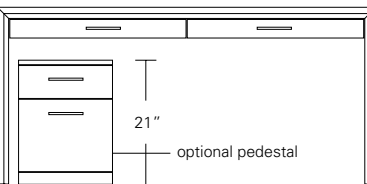

Optional Pedestal