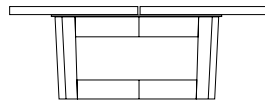

42", 48", 54" or 60"

42", 48", 54" or 60"

live edge option

16"

single slab option (no center reveal)

Duette Square Cocktail Table

42"W x 42"D x 16"H
48"W x 48"D x 16"H
54"W x 54"D x 16"H
60"W x 60"D x 16"H

Duette Round Cocktail Table

42"W x 42"D x 16"H
48"W x 48"D x 16"H
54"W x 54"D x 16"H
60"W x 60"D x 16"H

48", 54" or 60"

28", 32" or 36"

live edge option

28", 32" or 36"

48", 54" or 60"

16"

Duette Rectangular Cocktail Table X-Base

48"W x 28"D x 16"H
54"W x 32"D x 16"H
60"W x 36"D x 16"H

Duette Rectangular Cocktail Table

48"W x 28"D x 16"H
54"W x 32"D x 16"H
60"W x 36"D x 16"H

DESCRIPTION	FINISH OPTIONS	
Duette Table: Solid wood table top. Solid wood base with levelers. Custom Orders: Custom sizes, woods and finishes are available. Please request a price quotation.	Standard - Natural / Stained: Ash, Bronze Ash, Burnt Ash, Ebonized Ash, Grey Ash, Mahogany, Medium Mahogany, Oak, Bluff Oak, Grey Oak, Fumed Oak, Walnut, Medium Walnut, Dark Walnut, Ebonized Walnut, Grey Walnut, Silver Walnut, Terra Walnut, Bronze Walnut, Claro Toned Walnut.	Premium - Cerused / Bleached: Bleached Ash, Cerused Ash, Cerused Bronze Ash, Cerused Burnt Ash, Cerused Mahogany, Cerused Dark Mahogany, Bleached Walnut, Cerused Walnut, Cerused Grey Walnut, Cerused Silver Walnut, Cerused Bronze Walnut, Cerused Oak.