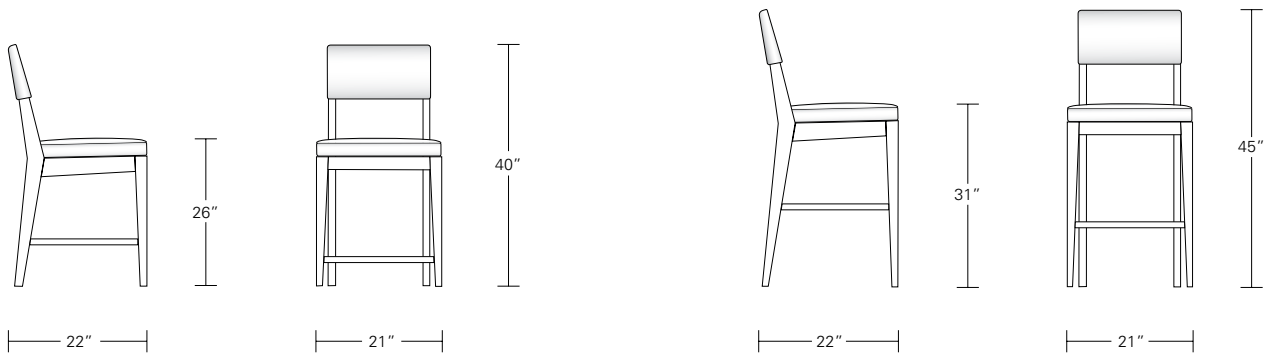

Chevron Counter Stool

21"W x 22"D x 40"H

Chevron Bar Stool

21"W x 22"D x 45"H

DESCRIPTION	FINISH OPTIONS	
Cadet & Chevron Stool: Solid wood frame with upholstered seat. Brushed aluminum toe rail on stool. Standard Options: COM or COL. Upholstered or wood seat. Seat with top stitching. Swivel seat. Custom Orders: Custom sizes, woods and finishes are available. Please request a price quotation.	Standard - Natural / Stained: Ash, Bronze Ash, Burnt Ash, Ebonized Ash, Grey Ash, Mahogany, Medium Mahogany, Oak, Bluff Oak, Grey Oak, Fumed Oak, Walnut, Medium Walnut, Dark Walnut, Ebonized Walnut, Grey Walnut, Silver Walnut, Terra Walnut, Bronze Walnut, Claro Toned Walnut.	Premium - Cerused / Bleached: Bleached Ash, Cerused Ash, Cerused Bronze Ash, Cerused Burnt Ash, Cerused Mahogany, Cerused Dark Mahogany, Bleached Walnut, Cerused Walnut, Cerused Grey Walnut, Cerused Silver Walnut, Cerused Bronze Walnut, Cerused Oak.
	Fabric and Leather Requirements COM: 1 yard for stool with upholstered back, 3/4 yard for stool with wood back. 54" wide plain fabric. Repeats and fabric less than 54" wide may require additional yardage. COL: 18 sqft. for stool with upholstered back, 15 sqft. for stool with wood back. Hides need to be 50-55 square feet. Smaller hides may require additional square feet.