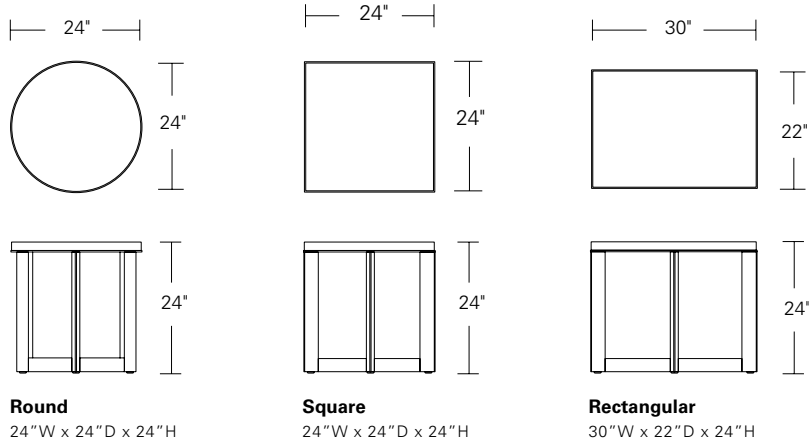

DESCRIPTION	FINISH OPTIONS	
Fretwork Side Tables: Solid wood table top and base with raised metal inlay. Inlay Options: Dark Bronze, Medium Bronze, Satin Brass, or Satin Stainless Steel. Custom Orders: Custom sizes, woods and finishes are available. Please request a price quotation.	Standard - Natural / Stained: Ash, Bronze Ash, Burnt Ash, Ebonized Ash, Grey Ash, Mahogany, Medium Mahogany, Oak, Bluff Oak, Grey Oak, Fumed Oak, Walnut, Medium Walnut, Dark Walnut, Ebonized Walnut, Grey Walnut, Silver Walnut, Terra Walnut, Bronze Walnut, Claro Toned Walnut.	Premium - Cerused / Bleached: Bleached Ash, Cerused Ash, Cerused Bronze Ash, Cerused Burnt Ash, Cerused Mahogany, Cerused Dark Mahogany, Bleached Walnut, Cerused Walnut, Cerused Grey Walnut, Cerused Silver Walnut, Cerused Bronze Walnut, Cerused Oak.