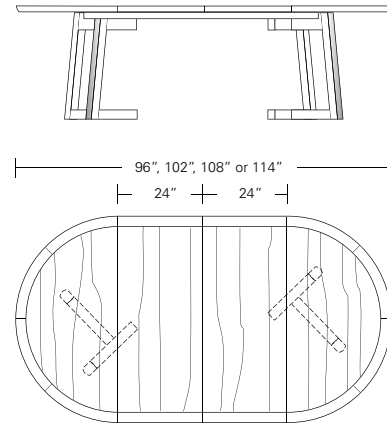

Verona Round Table

42"W x 42"D x 29"H
 48"W x 48"D x 29"H
 54"W x 54"D x 29"H
 60"W x 60"D x 29"H
 66"W x 66"D x 29"H
 72"W x 72"D x 29"H

Round Extension Table (w/self-storing leaf)

48"W (68" w/one 20" leaf) x 48"D x 29"H
 54"W (74" w/one 20" leaf) x 54"D x 29"H
 60"W (84" w/one 24" leaf) x 60"D x 29"H
 66"W (90" w/one 24" leaf) x 66"D x 29"H
 72"W (96" w/one 24" leaf) x 72"D x 29"H

ROULETTE ROUND & SQUARE TABLES

Roulette Round Table

42" W x 42" D x 29" H
 48" W x 48" D x 29" H
 54" W x 54" D x 29" H
 60" W x 60" D x 29" H
 66" W x 66" D x 29" H
 72" W x 72" D x 29" H

Round Extension Table (w/self-storing leaf)

48" W (68" w/one 20" leaf) x 48" D x 29" H
 54" W (74" w/one 20" leaf) x 54" D x 29" H
 60" W (84" w/one 24" leaf) x 60" D x 29" H
 66" W (90" w/one 24" leaf) x 66" D x 29" H
 72" W (96" w/one 24" leaf) x 72" D x 29" H

Round Split Base Extension Table

48" W (96" w/two 24" leaves) x 48" D x 29" H
 54" W (102" w/two 24" leaves) x 54" D x 29" H
 60" W (108" w/two 24" leaves) x 60" D x 29" H
 66" W (114" w/two 24" leaves) x 66" D x 29" H
 72" W (120" w/two 24" leaves) x 72" D x 29" H