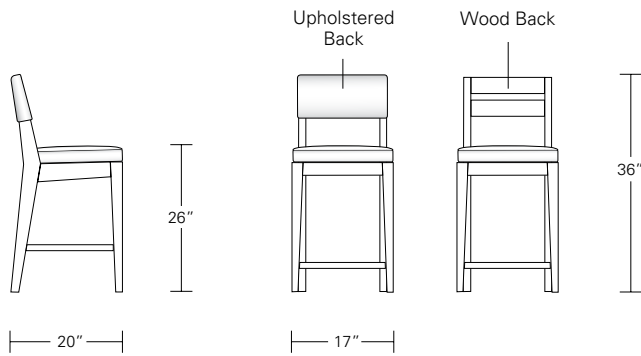

Bar Stool

Counter Stool

CHEVRON BAR AND COUNTER STOOL

21W x 22D x 40/45H

Shown in Grey Walnut in COL.

With their tapered, angular legs, softly-profiled backs and brushed aluminum footrests, these full-sized stools echo mid-century design. They are available in counter and bar heights. Swivel option available.