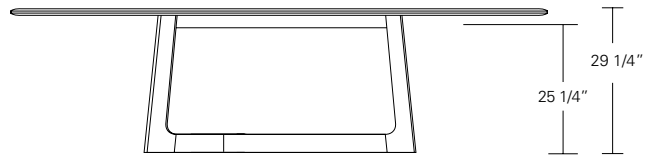

KEMIZO EXTENSION TABLE

84 W x 42 D x 29 1/4 H
(102W w/1 LEAF, 120W w/2 LEAVES)

Extension version shown with self-storing pivoting leaves in Terra Walnut and optional Medium Bronze inlay.

The Kemizo Table features a diagonal linear gesture with rounded corners, softened profiles and an optional metal inlay. The Kemizo Extension Table includes two standard leaves or as shown with self-storing pivoting leaves that fold neatly in the base of the table.

Kemizo Table

- 72" W x 42" D x 29" H
- 84" W x 42" D x 29" H
- 96" W x 42" D x 29" H
- 108" W x 42" D x 29" H
- 120" W x 48" D x 29" H

Kemizo Extension Table

- 72" W (104" w/two 16" leaves) x 42" D x 29 1/4" H
- 84" W (120" w/two 18" leaves) x 42" D x 29 1/4" H
- 96" W (132" w/two 18" leaves) x 42" D x 29 1/4" H
- 108" W (144" w/two 18" leaves) x 42" D x 29 1/4" H
- 120" W (156" w/two 18" leaves) x 48" D x 29 1/4" H

KEMIZO RACETRACK TABLE

96 W x 42 D x 29 1/4 H
(114W w/1 LEAF, 132W w/2 LEAVES)

Extension version shown with self-storing pivoting leaves in in Bluff Oak and optional Satin Brass inlay.

The Kemizo Table features a diagonal linear gesture with rounded corners, softened profiles and an optional metal inlay. The Kemizo Extension Table includes two standard leaves or as shown with self-storing pivoting leaves that fold neatly in the base of the table.