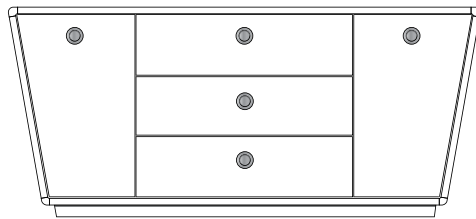

Contour Sideboard 60"W x 21"D x 32"H
72"W x 21"D x 32"H
84"W x 21"D x 32"H

DESCRIPTION	FINISH OPTIONS	
Contour Buffet, Sideboard & Console Veneer panels with radiused solid wood corners. Veneered fronts. Standard Options: Satin Lacquer fronts, Sculpted satin lacquered fronts or Sculpted leather wrapped fronts. Hardware Options: Dark bronze, satin or polished stainless steel recessed pulls Custom Orders: Custom sizes, woods and finishes are available. Please request a price quotation.	Standard - Natural / Stained: Ash, Bronze Ash, Burnt Ash, Ebonized Ash, Grey Ash, Mahogany, Medium Mahogany, Oak, Bluff Oak, Grey Oak, Fumed Oak, Walnut, Medium Walnut, Dark Walnut, Ebonized Walnut, Grey Walnut, Silver Walnut, Terra Walnut, Bronze Walnut, Claro Toned Walnut.	Premium - Cerused / Bleached: Bleached Ash, Cerused Ash, Cerused Bronze Ash, Cerused Burnt Ash, Cerused Mahogany, Cerused Dark Mahogany, Bleached Walnut, Cerused Walnut, Cerused Grey Walnut, Cerused Silver Walnut, Cerused Bronze Walnut, Cerused Oak.