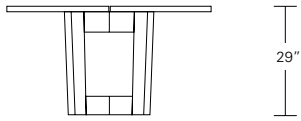

DUETTE ROUND & SQUARE TABLES