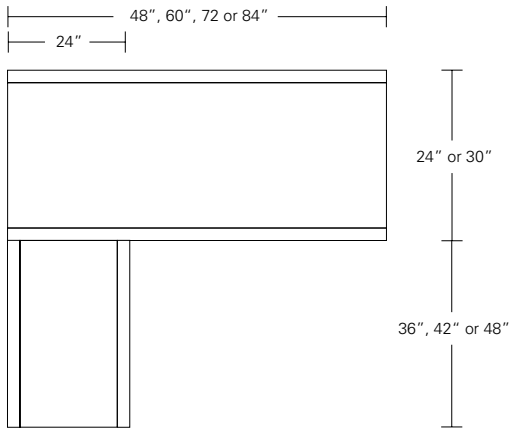

Return

DESCRIPTION	FINISH OPTIONS	
Arris Side Table, Console & Desk: Profiled and mitered solid wood frame with veneer top. Levelers. Standard Options: Drawers, drawer dividers, shelves, leg wire-chase, wood grommets. DarkBronze, satin or polished stainless steel pulls. Custom Orders: Custom sizes, woods and finishes are available. Please request a price quotation.	Standard - Natural / Stained: Ash, Bronze Ash, Burnt Ash, Ebonized Ash, Grey Ash, Mahogany, Medium Mahogany, Oak, Bluff Oak, Grey Oak, Fumed Oak, Walnut, Medium Walnut, Dark Walnut, Ebonized Walnut, Grey Walnut, Silver Walnut, Terra Walnut, Bronze Walnut, Claro Toned Walnut.	Premium - Cerused / Bleached: Bleached Ash, Cerused Ash, Cerused Bronze Ash, Cerused Burnt Ash, Cerused Mahogany, Cerused Dark Mahogany, Bleached Walnut, Cerused Walnut, Cerused Grey Walnut, Cerused Silver Walnut, Cerused Bronze Walnut, Cerused Oak.