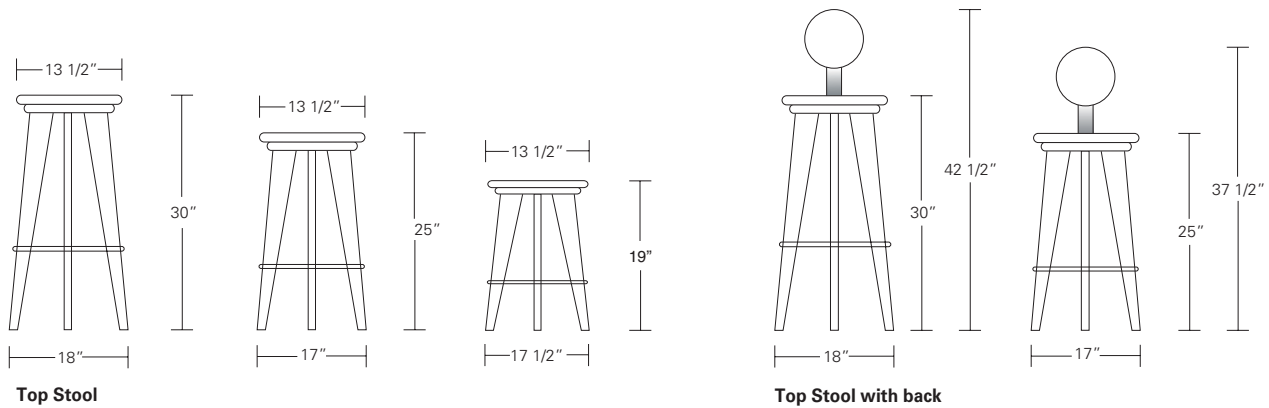

Counter Height

Bar Height

Standard Back

Shield Back

TOP STOOL

17W x 17D x 37 1/2H

Shown in Walnut with optional stainless steel ring and back support.

Natural Walnut paired with optional stainless steel components provide a refined seating solution for the contemporary kitchen or bar. Wood choices include Ash, Cherry, Maple, Walnut and Oak in a variety of finishes. Available in the classic swivel-seat backless version or with the option of a round or shield back.