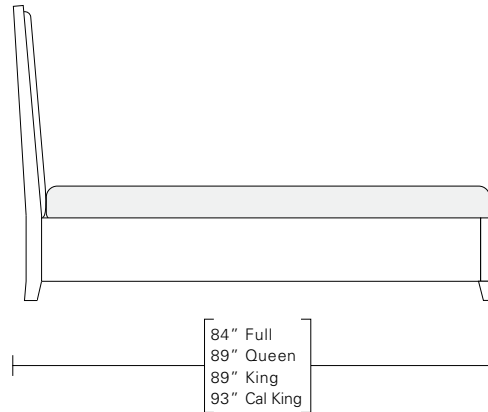

VISTA BED

QUEEN 64W x 89D x 54H

Shown in Grey Walnut with COM.

With its sloping, high-backed headboard, this bed recalls the sleekly streamlined shapes of 1930s-era design. The headboard has a luxuriously tailored three button and double-stitched upholstered panel with a finished wood back. Available with wood or upholstered side rails.