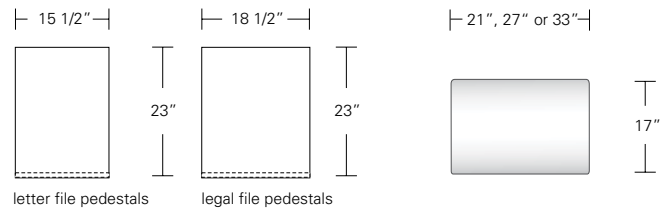

DESCRIPTION	FINISH OPTIONS	
Arris Desk & Console: Profiled and mitered solid wood frame with veneer top. Levelers. Standard Options: Drawers, drawer dividers, shelves, leg wire-chase, wood grommets. Dark Bronze, satin or polished stainless steel pulls. Custom Orders: Custom sizes, woods and finishes are available. Please request a price quotation.	Standard - Natural / Stained: Ash, Bronze Ash, Burnt Ash, Ebonized Ash, Grey Ash, Mahogany, Medium Mahogany, Oak, Bluff Oak, Grey Oak, Fumed Oak, Walnut, Medium Walnut, Dark Walnut, Ebonized Walnut, Grey Walnut, Silver Walnut, Terra Walnut, Bronze Walnut, Claro Toned Walnut.	Premium - Cerused / Bleached: Bleached Ash, Cerused Ash, Cerused Bronze Ash, Cerused Burnt Ash, Cerused Mahogany, Cerused Dark Mahogany, Bleached Walnut, Cerused Walnut, Cerused Grey Walnut, Cerused Silver Walnut, Cerused Bronze Walnut, Cerused Oak.