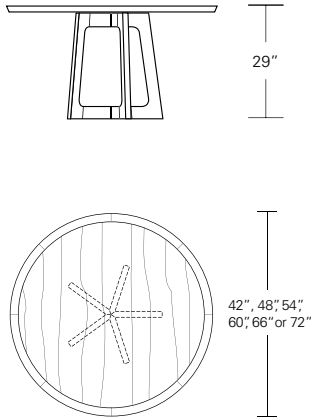

VERONA EXTENSION TABLE

**84W x 40D x 29H
(120W with two 18" LEAVES)**

Shown in Silver Walnut.

The Verona Table features a tapered base formed with modern fluid lines connecting the legs and criss-crossing stretchers. The table top's beveled profile compliments the divergent angles of the table base. Verona tables are available in a variety of shapes and sizes, fixed or extension versions and in a wide selection of finishes.

72", 84", 96", 108" or 120"

104", 120", 132", 144" or 156"
 | 16 or 18" | 16 or 18" |

Verona Table

72"W x 38"D x 29"H
 84"W x 40"D x 29"H
 96"W x 42"D x 29"H
 108"W x 44"D x 29"H
 120"W x 48"D x 29"H

Verona Extension Table

72"W (104"w/two 16"leaves) x 38"D x 29"H
 84"W (120"w/two 18"leaves) x 40"D x 29"H
 96"W (132"w/two 18"leaves) x 42"D x 29"H
 108"W (144"w/two 18"leaves) x 44"D x 29"H
 120"W (156"w/two 18"leaves) x 48"D x 29"H

Verona Round Table

42"W x 42"D x 29"H
 48"W x 48"D x 29"H
 54"W x 54"D x 29"H
 60"W x 60"D x 29"H
 66"W x 66"D x 29"H
 72"W x 72"D x 29"H

Round Extension Table (w/self-storing leaf)

48"W (68" w/one 20" leaf) x 48"D x 29"H
 54"W (74" w/one 20" leaf) x 54"D x 29"H
 60"W (84" w/one 24" leaf) x 60"D x 29"H
 66"W (90" w/one 24" leaf) x 66"D x 29"H
 72"W (96" w/one 24" leaf) x 72"D x 29"H