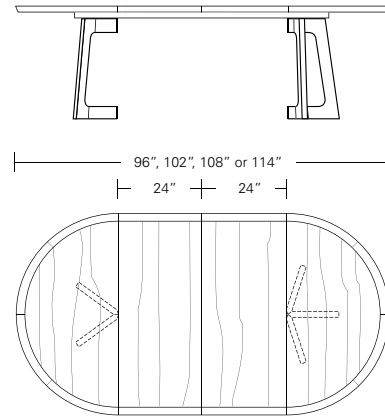

72", 84", 96", 108" or 120"

104", 120", 132", 144" or 156"
 | 16 or 18" | 16 or 18" |

Verona Table

72"W x 38"D x 29"H
 84"W x 40"D x 29"H
 96"W x 42"D x 29"H
 108"W x 44"D x 29"H
 120"W x 48"D x 29"H

Verona Extension Table

VERONA ROUND TABLE

60W x 60D x 29H

Shown in Grey Walnut with optional Medium Bronze Inlay.

The Verona Round Table features a tapered, 5 legged star base which intersects at the table's center point. The table top's beveled profile compliments the divergent angles of the table base. Verona tables are available in a variety of shapes and sizes, fixed or extension versions and in a wide selection of finishes.

Verona Round Table

42"W x 42"D x 29"H
 48"W x 48"D x 29"H
 54"W x 54"D x 29"H
 60"W x 60"D x 29"H
 66"W x 66"D x 29"H
 72"W x 72"D x 29"H

Round Extension Table (w/self-storing leaf)

48"W (68" w/one 20" leaf) x 48"D x 29"H
 54"W (74" w/one 20" leaf) x 54"D x 29"H
 60"W (84" w/one 24" leaf) x 60"D x 29"H
 66"W (90" w/one 24" leaf) x 66"D x 29"H
 72"W (96" w/one 24" leaf) x 72"D x 29"H

Split Base Round Extension Table

48"W (96" w/two 24" leaves) x 48"D x 29"H
 54"W (102" w/two 24" leaves) x 54"D x 29"H
 60"W (108" w/two 24" leaves) x 60"D x 29"H
 66"W (114" w/two 24" leaves) x 66"D x 29"H
 72"W (120" w/two 24" leaves) x 72"D x 29"H