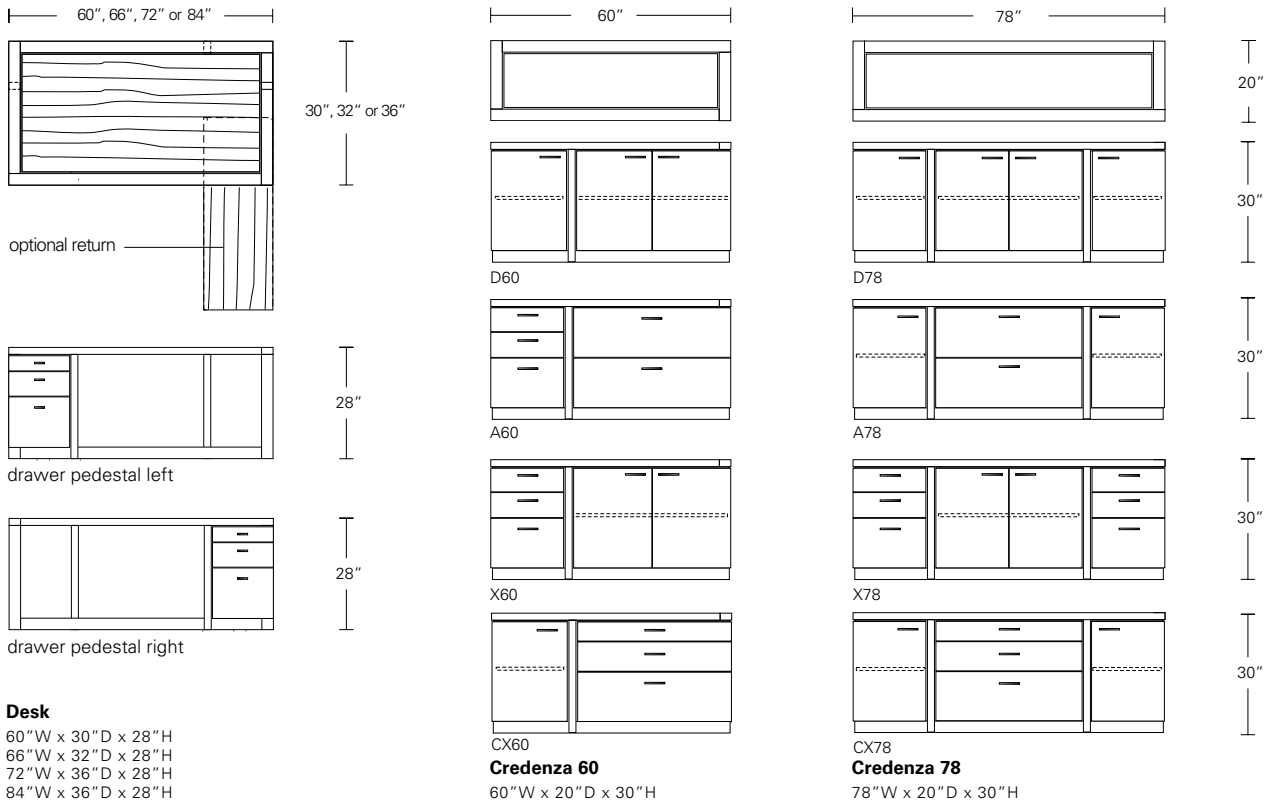

OFFSET DESK & CREDENZA

DESCRIPTION	FINISH OPTIONS	
Offset Desk: Veneer top with solid wood frame. Solid wood base with levelers. Hinged top with perimeter reveal for wire management. Standard Options: Bar pulls in dark bronze, satin or polished stainless steel. Custom Orders: Custom sizes, woods, veneer patterns and finishes are available. Please request a price quotation.	Standard - Natural / Stained: Ash, Bronze Ash, Burnt Ash, Ebonized Ash, Grey Ash, Mahogany, Medium Mahogany, Oak, Bluff Oak, Grey Oak, Fumed Oak, Walnut, Medium Walnut, Dark Walnut, Ebonized Walnut, Grey Walnut, Silver Walnut, Terra Walnut, Bronze Walnut, Claro Toned Walnut.	Premium - Cerused / Bleached: Bleached Ash, Cerused Ash, Cerused Bronze Ash, Cerused Burnt Ash, Cerused Mahogany, Cerused Dark Mahogany, Bleached Walnut, Cerused Walnut, Cerused Grey Walnut, Cerused Silver Walnut, Cerused Bronze Walnut, Cerused Oak.