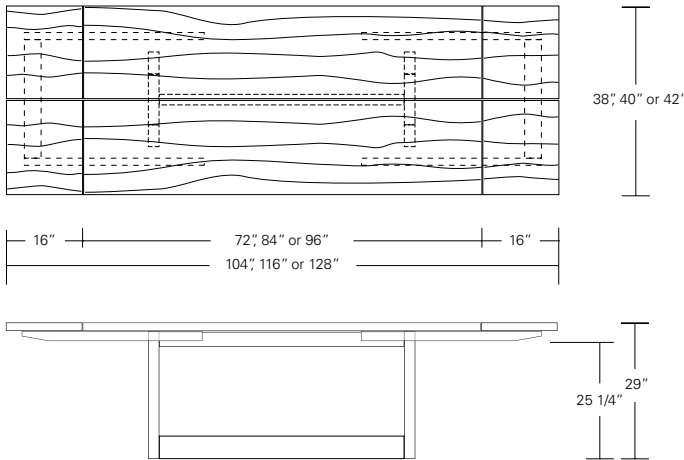

Duette Extension Table

72\"/>