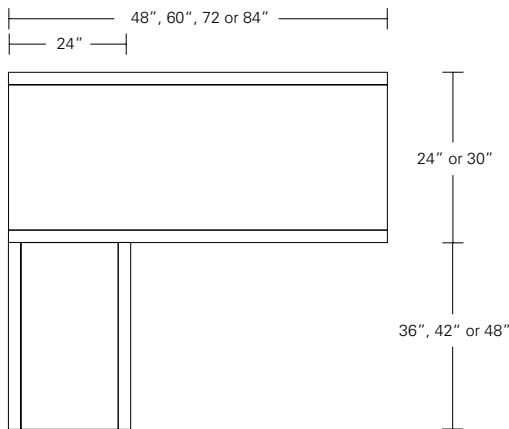

Return

DESCRIPTION	FINISH OPTIONS	
Arris Desk & Console: Profiled and mitered solid wood frame with veneer top. Levelers. Standard Options: Drawers, drawer dividers, shelves, leg wire-chase, wood grommets. Dark Bronze, satin or polished stainless steel pulls. Custom Orders: Custom sizes, woods and finishes are available. Please request a price quotation.	Standard - Natural / Stained: Ash, Bronze Ash, Burnt Ash, Ebonized Ash, Grey Ash, Mahogany, Medium Mahogany, Oak, Bluff Oak, Grey Oak, Fumed Oak, Walnut, Medium Walnut, Dark Walnut, Ebonized Walnut, Grey Walnut, Silver Walnut, Terra Walnut, Bronze Walnut, Claro Toned Walnut.	Premium - Cerused / Bleached: Bleached Ash, Cerused Ash, Cerused Bronze Ash, Cerused Burnt Ash, Cerused Mahogany, Cerused Dark Mahogany, Bleached Walnut, Cerused Walnut, Cerused Grey Walnut, Cerused Silver Walnut, Cerused Bronze Walnut, Cerused Oak.