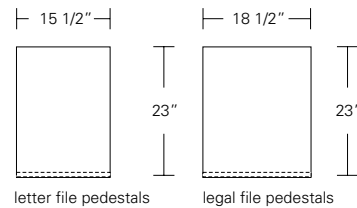

Optional Pedestal