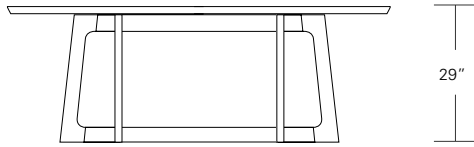

KEMIZO RACETRACK TABLE

96 W x 42 D x 29 1/4 H
(114W w/1 LEAF, 132W w/2 LEAVES)

Extension version shown with self-storing pivoting leaves in in Bluff Oak and optional Satin Brass inlay.

The Kemizo Table features a diagonal linear gesture with rounded corners, softened profiles and an optional metal inlay. The Kemizo Extension Table includes two standard leaves or as shown with self-storing pivoting leaves that fold neatly in the base of the table.

Kemizo Table

- 72" W x 42" D x 29" H
- 84" W x 42" D x 29" H
- 96" W x 42" D x 29" H
- 108" W x 42" D x 29" H
- 120" W x 48" D x 29" H

Kemizo Extension Table

- 72" W (104" w/two 16" leaves) x 42" D x 29 1/4" H
- 84" W (120" w/two 18" leaves) x 42" D x 29 1/4" H
- 96" W (132" w/two 18" leaves) x 42" D x 29 1/4" H
- 108" W (144" w/two 18" leaves) x 42" D x 29 1/4" H
- 120" W (156" w/two 18" leaves) x 48" D x 29 1/4" H

VERONA EXTENSION TABLE

**84W x 40D x 29H
(120W with two 18" LEAVES)**

Shown in Silver Walnut.

The Verona Table features a tapered base formed with modern fluid lines connecting the legs and criss-crossing stretchers. The table top's beveled profile compliments the divergent angles of the table base. Verona tables are available in a variety of shapes and sizes, fixed or extension versions and in a wide selection of finishes.

72", 84", 96", 108" or 120"

104", 120", 132", 144" or 156"
 | 16 or 18" | 16 or 18" |

Verona Table

72"W x 38"D x 29"H
 84"W x 40"D x 29"H
 96"W x 42"D x 29"H
 108"W x 44"D x 29"H
 120"W x 48"D x 29"H

Verona Extension Table