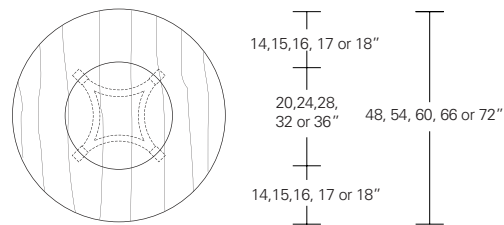

Lazy Susan Option

Round

Nexus Table with Glass Top

Square

DESCRIPTION	FINISH OPTIONS	
Nexus Table: Veneer top with solid wood or thick veneer edging. Curved base with solid wood vertical frame members and levelers. Standard Options: Lazy susan or inset lazy susan. Reverse diamond, diamond or sunburst veneer pattern. Glass Top. Custom Orders: Custom sizes, woods, veneer patterns and finishes are available. Please request a price quotation.	Standard - Natural / Stained: Ash, Bronze Ash, Burnt Ash, Ebonized Ash, Grey Ash, Mahogany, Medium Mahogany, Oak, Bluff Oak, Grey Oak, Fumed Oak, Walnut, Medium Walnut, Dark Walnut, Ebonized Walnut, Grey Walnut, Silver Walnut, Terra Walnut, Bronze Walnut, Claro Toned Walnut.	Premium - Cerused / Bleached: Bleached Ash, Cerused Ash, Cerused Bronze Ash, Cerused Burnt Ash, Cerused Mahogany, Cerused Dark Mahogany, Bleached Walnut, Cerused Walnut, Cerused Grey Walnut, Cerused Silver Walnut, Cerused Bronze Walnut, Cerused Oak.