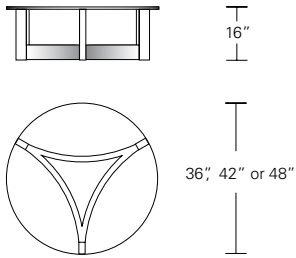

Round Glass Top

36"W x 36"D x 16"H
42"W x 42"D x 16"H
48"W x 48"D x 16"H