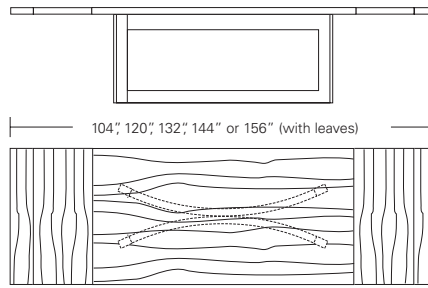

NEXUS TABLE

Nexus Table

60"W x 32"D x 29"H 96"W x 42"D x 29"H
 72"W x 38"D x 29"H 108"W x 44"D x 29"H
 84"W x 40"D x 29"H 120"W x 48"D x 29"H

Nexus Extension Table E (with end caps)

72"W (104" w/two 16" leaves) x 38"D x 29 1/4"H
 84"W (120" w/two 18" leaves) x 40"D x 29 1/4"H
 96"W (132" w/two 18" leaves) x 42"D x 29 1/4"H
 108"W (120" w/two 18" leaves) x 44"D x 29 1/4"H
 120"W (132" w/two 18" leaves) x 48"D x 29 1/4"H

Nexus Extension Table E (with leaves)

Nexus Extension Table C (with leaves in center)

60"W (84" w/one 24" leaf) x 32"D x 29 1/4"H
 72"W (104" w/two 16" leaves) x 38"D x 29 1/4"H
 84"W (120" w/two 18" leaves) x 40"D x 29 1/4"H
 96"W (132" w/two 18" leaves) x 42"D x 29 1/4"H
 108"W (120" w/two 18" leaves) x 44"D x 29 1/4"H
 120"W (132" w/two 18" leaves) x 48"D x 29 1/4"H