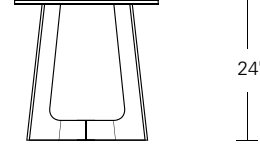

Rectangular
24"W x 18"D x 24"H