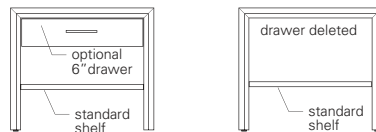

DESCRIPTION	FINISH OPTIONS	
Arris Cocktail & Side Table: Profiled and mitered solid wood frame with veneer top. Standard Options: Stone or Leather top. Shelf. Custom Orders: Custom sizes, woods, veneer patterns and finishes are available. Please request a price quotation.	Standard - Natural / Stained: Ash, Bronze Ash, Burnt Ash, Ebonized Ash, Grey Ash, Mahogany, Medium Mahogany, Oak, Bluff Oak, Grey Oak, Fumed Oak, Walnut, Medium Walnut, Dark Walnut, Ebonized Walnut, Grey Walnut, Silver Walnut, Terra Walnut, Bronze Walnut, Claro Toned Walnut.	Premium - Cerused / Bleached: Bleached Ash, Cerused Ash, Cerused Bronze Ash, Cerused Burnt Ash, Cerused Mahogany, Cerused Dark Mahogany, Bleached Walnut, Cerused Walnut, Cerused Grey Walnut, Cerused Silver Walnut, Cerused Bronze Walnut, Cerused Oak.