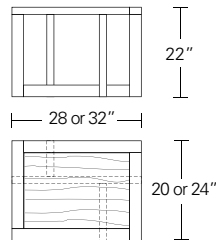

Side Table with wood top
28"W x 20"D x 22"H
32"W x 24"D x 22"H

DESCRIPTION	FINISH OPTIONS	
Offset Cocktail & Side Table: Inset glass top or veneer top with solid wood frame. Base with solid wood frame members. Standard Options: Grey or bronze glass top. Custom Orders: Custom sizes, woods, veneer patterns and finishes are available. Please request a price quotation.	Standard - Natural / Stained: Ash, Bronze Ash, Burnt Ash, Ebonized Ash, Grey Ash, Mahogany, Medium Mahogany, Oak, Bluff Oak, Grey Oak, Fumed Oak, Walnut, Medium Walnut, Dark Walnut, Ebonized Walnut, Grey Walnut, Silver Walnut, Terra Walnut, Bronze Walnut, Claro Toned Walnut.	Premium - Cerused / Bleached: Bleached Ash, Cerused Ash, Cerused Bronze Ash, Cerused Burnt Ash, Cerused Mahogany, Cerused Dark Mahogany, Bleached Walnut, Cerused Walnut, Cerused Grey Walnut, Cerused Silver Walnut, Cerused Bronze Walnut, Cerused Oak.