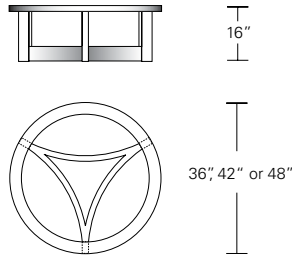

Round Inset Glass Top

36", 42" or 48"