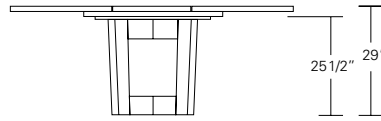

DUETTE SQUARE TABLE - LIVE EDGE

48W x 48D x 29H

Shown in optional Claro Walnut top with live edge and Claro Toned Walnut base.

The Duette Square Table features a pair of solid wood slabs with a center reveal. In this version a dramatically grained book-matched set of live edge Claro Walnut boards form the table surface. The modern open base contrasts with the mass of the tabletop. Duette Squares come in a variety of sizes, heights and finishes.

DUETTE ROUND & SQUARE TABLES

48", 54", 60", 66" or 72"

48", 54", 60",
66" or 72"

Duette Round Table

48"W x 48"D x 29"H
54"W x 54"D x 29"H
60"W x 60"D x 29"H
66"W x 66"D x 29"H
72"W x 72"D x 29"H

72", 78", 84", 90" or 96"

25 1/2" 29"

48", 54", 60",
66" or 72"

Duette Round Extension Table (with one leaf)

48"W (72" w/one 24" leaf) x 48"D x 29"H
54"W (78" w/one 24" leaf) x 54"D x 29"H
60"W (84" w/one 24" leaf) x 60"D x 29"H
66"W (90" w/one 24" leaf) x 66"D x 29"H
72"W (96" w/one 24" leaf) x 72"D x 29"H

96", 102", 108", 114" or 120"

25 1/2" 29"

48", 54", 60",
66" or 72"

Duette Round Extension Table (split base with two leaves)

48"W (96" w/two 24" leaves) x 48"D x 29"H
54"W (102" w/two 24" leaves) x 54"D x 29"H
60"W (108" w/two 24" leaves) x 60"D x 29"H
66"W (114" w/two 24" leaves) x 66"D x 29"H
72"W (120" w/two 24" leaves) x 72"D x 29"H