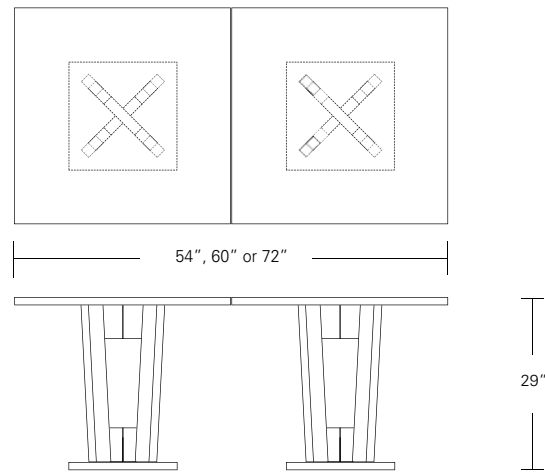

Solo Tables Paired
(two square tables joined by optional table pairing feature)

DESCRIPTION	FINISH OPTIONS	
Solo Table: Veneer top. Solid wood base with levelers. Standard Options: Reverse diamond or diamond veneer pattern. Figured veneers. Solid wood top. Table pairing feature. Brushed stainless steel or dark bronze base. Custom Orders: Custom sizes, woods and finishes are available. Please request a price quotation.	Standard - Natural / Stained: Ash, Bronze Ash, Burnt Ash, Ebonized Ash, Grey Ash, Mahogany, Medium Mahogany, Oak, Bluff Oak, Grey Oak, Fumed Oak, Walnut, Medium Walnut, Dark Walnut, Ebonized Walnut, Grey Walnut, Silver Walnut, Terra Walnut, Bronze Walnut, Claro Toned Walnut.	Premium - Cerused / Bleached: Bleached Ash, Cerused Ash, Cerused Bronze Ash, Cerused Burnt Ash, Cerused Mahogany, Cerused Dark Mahogany, Bleached Walnut, Cerused Walnut, Cerused Grey Walnut, Cerused Silver Walnut, Cerused Bronze Walnut, Cerused Oak.