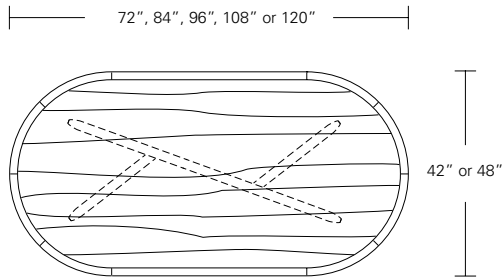

Kemizo Square Table

42"W x 42"D x 29"H
 48"W x 48"D x 29"H
 54"W x 54"D x 29"H
 60"W x 60"D x 29"H
 66"W x 66"D x 29"H
 72"W x 72"D x 29"H

Square Extension Table (w/self-storing leaf)

48"W (68"w/one 20"leaf) x 48"D x 29"H
 54"W (74"w/one 20"leaf) x 54"D x 29"H
 60"W (84"w/one 24"leaf) x 60"D x 29"H
 66"W (90"w/one 24"leaf) x 66"D x 29"H
 72"W (96"w/one 24"leaf) x 72"D x 29"H

Split Base Square Extension Table

48"W (96"w/two 24"leaves) x 48"D x 29"H
 54"W (102"w/two 24"leaves) x 54"D x 29"H
 60"W (108"w/two 24"leaves) x 60"D x 29"H
 66"W (114"w/two 24"leaves) x 66"D x 29"H
 72"W (120"w/two 24"leaves) x 72"D x 29"H

KEMIZO EXTENSION TABLE

84 W x 42 D x 29 1/4 H
(102W w/1 LEAF, 120W w/2 LEAVES)

Extension version shown with self-storing pivoting leaves in Terra Walnut and optional Medium Bronze inlay.

The Kemizo Table features a diagonal linear gesture with rounded corners, softened profiles and an optional metal inlay. The Kemizo Extension Table includes two standard leaves or as shown with self-storing pivoting leaves that fold neatly in the base of the table.

Kemizo Table

- 72" W x 42" D x 29" H
- 84" W x 42" D x 29" H
- 96" W x 42" D x 29" H
- 108" W x 42" D x 29" H
- 120" W x 48" D x 29" H

Kemizo Extension Table

- 72" W (104" w/two 16" leaves) x 42" D x 29 1/4" H
- 84" W (120" w/two 18" leaves) x 42" D x 29 1/4" H
- 96" W (132" w/two 18" leaves) x 42" D x 29 1/4" H
- 108" W (144" w/two 18" leaves) x 42" D x 29 1/4" H
- 120" W (156" w/two 18" leaves) x 48" D x 29 1/4" H