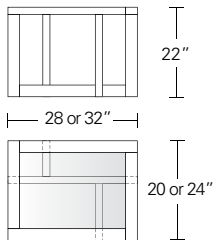

Side Table with inset glass top
28"W x 20"D x 22"H
32"W x 24"D x 22"H