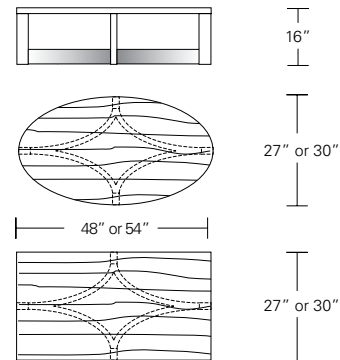

Oval or Rectangular Wood Top

27" or 30"

27" or 30"

DESCRIPTION

FINISH OPTIONS

Nexus Cocktail Table:
1/2" Glass top, inset glass top or veneer top with solid wood or thick veneer edging. Curved base with solid wood vertical frame members and levelers.

Standard Options:
Reverse diamond, diamond or sunburst veneer pattern.

Custom Orders:
Custom sizes, woods, veneer patterns and finishes are available. Please request a price quotation.

Standard - Natural / Stained:
Ash, Bronze Ash, Burnt Ash, Ebonized Ash, Grey Ash, Mahogany, Medium Mahogany, Oak, Bluff Oak, Grey Oak, Fumed Oak, Walnut, Medium Walnut, Dark Walnut, Ebonized Walnut, Grey Walnut, Silver Walnut, Terra Walnut, Bronze Walnut, Claro Toned Walnut.

Premium - Cerused / Bleached:
Bleached Ash, Cerused Ash, Cerused Bronze Ash, Cerused Burnt Ash, Cerused Mahogany, Cerused Dark Mahogany, Bleached Walnut, Cerused Walnut, Cerused Grey Walnut, Cerused Silver Walnut, Cerused Bronze Walnut, Cerused Oak.