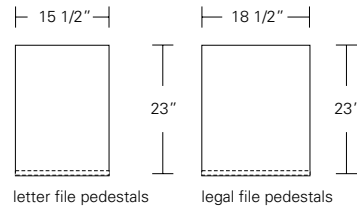

Optional Pedestal