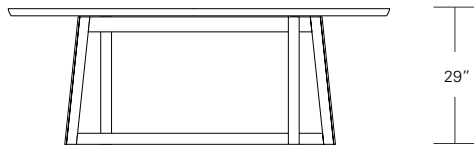

ROULETTE TABLE