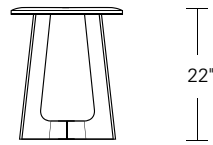

Square
18"W x 18"D x 22"H