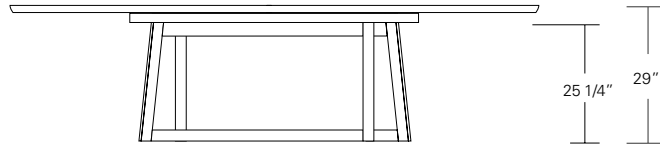

ROULETTE TABLE