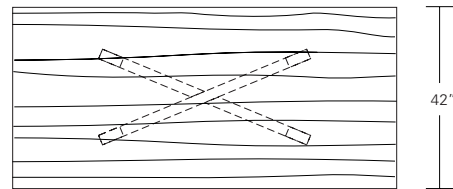

Duette Table X Base

72\"/>

DESCRIPTION	FINISH OPTIONS	
Duette Table: Solid wood table top. Solid wood base with levelers. Standard Options: Extension version. Butterfly inlay in satin brass, dark bronze or satin stainless steel. Custom Orders: Custom sizes, woods and finishes are available. Please request a price quotation.	Standard - Natural / Stained: Ash, Bronze Ash, Burnt Ash, Ebonized Ash, Grey Ash, Mahogany, Medium Mahogany, Oak, Bluff Oak, Grey Oak, Fumed Oak, Walnut, Medium Walnut, Dark Walnut, Ebonized Walnut, Grey Walnut, Silver Walnut, Terra Walnut, Bronze Walnut, Claro Toned Walnut.	Premium - Cerused / Bleached: Bleached Ash, Cerused Ash, Cerused Bronze Ash, Cerused Burnt Ash, Cerused Mahogany, Cerused Dark Mahogany, Bleached Walnut, Cerused Walnut, Cerused Grey Walnut, Cerused Silver Walnut, Cerused Bronze Walnut, Cerused Oak.
	Custom Finishes Claro Walnut table top with square edge - at additional cost. Claro Walnut* table top with live edge (square only). - at additional cost.