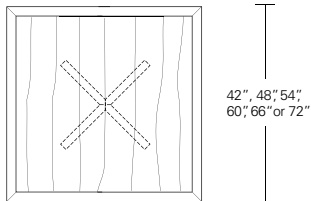

Verona Round Table

42"W x 42"D x 29"H
 48"W x 48"D x 29"H
 54"W x 54"D x 29"H
 60"W x 60"D x 29"H
 66"W x 66"D x 29"H
 72"W x 72"D x 29"H

Round Extension Table (w/self-storing leaf)

48"W (68" w/one 20" leaf) x 48"D x 29"H
 54"W (74" w/one 20" leaf) x 54"D x 29"H
 60"W (84" w/one 24" leaf) x 60"D x 29"H
 66"W (90" w/one 24" leaf) x 66"D x 29"H
 72"W (96" w/one 24" leaf) x 72"D x 29"H

Split Base Round Extension Table

48"W (96" w/two 24" leaves) x 48"D x 29"H
 54"W (102" w/two 24" leaves) x 54"D x 29"H
 60"W (108" w/two 24" leaves) x 60"D x 29"H
 66"W (114" w/two 24" leaves) x 66"D x 29"H
 72"W (120" w/two 24" leaves) x 72"D x 29"H

Verona Square Table

42"W x 42"D x 29"H
 48"W x 48"D x 29"H
 54"W x 54"D x 29"H
 60"W x 60"D x 29"H
 66"W x 66"D x 29"H
 72"W x 72"D x 29"H

Square Extension Table (w/self-storing leaf)

48"W (68" w/one 20" leaf) x 48"D x 29"H
 54"W (74" w/one 20" leaf) x 54"D x 29"H
 60"W (84" w/one 24" leaf) x 60"D x 29"H
 66"W (90" w/one 24" leaf) x 66"D x 29"H
 72"W (96" w/one 24" leaf) x 72"D x 29"H