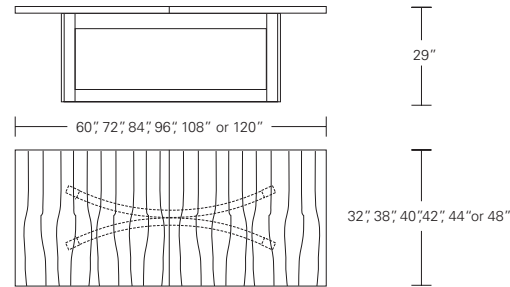

NEXUS TABLE

Nexus Table

60"W x 32"D x 29"H 96"W x 42"D x 29"H
 72"W x 38"D x 29"H 108"W x 44"D x 29"H
 84"W x 40"D x 29"H 120"W x 48"D x 29"H

Nexus Extension Table E (with end caps)

72"W (104" w/two 16" leaves) x 38"D x 29 1/4"H
 84"W (120" w/two 18" leaves) x 40"D x 29 1/4"H
 96"W (132" w/two 18" leaves) x 42"D x 29 1/4"H
 108"W (120" w/two 18" leaves) x 44"D x 29 1/4"H
 120"W (132" w/two 18" leaves) x 48"D x 29 1/4"H

Nexus Extension Table E (with leaves)

Nexus Extension Table C (with leaves in center)

60"W (84" w/one 24" leaf) x 32"D x 29 1/4"H
 72"W (104" w/two 16" leaves) x 38"D x 29 1/4"H
 84"W (120" w/two 18" leaves) x 40"D x 29 1/4"H
 96"W (132" w/two 18" leaves) x 42"D x 29 1/4"H
 108"W (120" w/two 18" leaves) x 44"D x 29 1/4"H
 120"W (132" w/two 18" leaves) x 48"D x 29 1/4"H