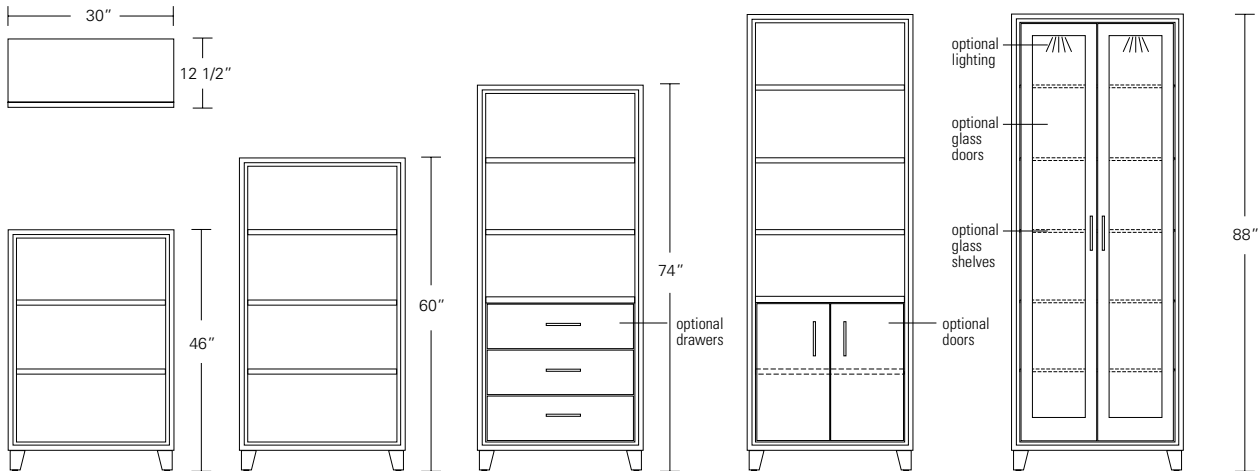

ARRIS BOOKCASE WITH DOORS AND DRAWERS

30W x 12.5D x 88H

Shown in Cersed Burnt Ash with Satin Stainless hardware.

Named after the edge resulting from the joinery of two planes, Arris Bookcases visually draw the eye into their fine craftsmanship. A variety of wood finishes and sizes offer a stylish yet functional range of open storage solutions or add doors or drawers to enhance functionality.