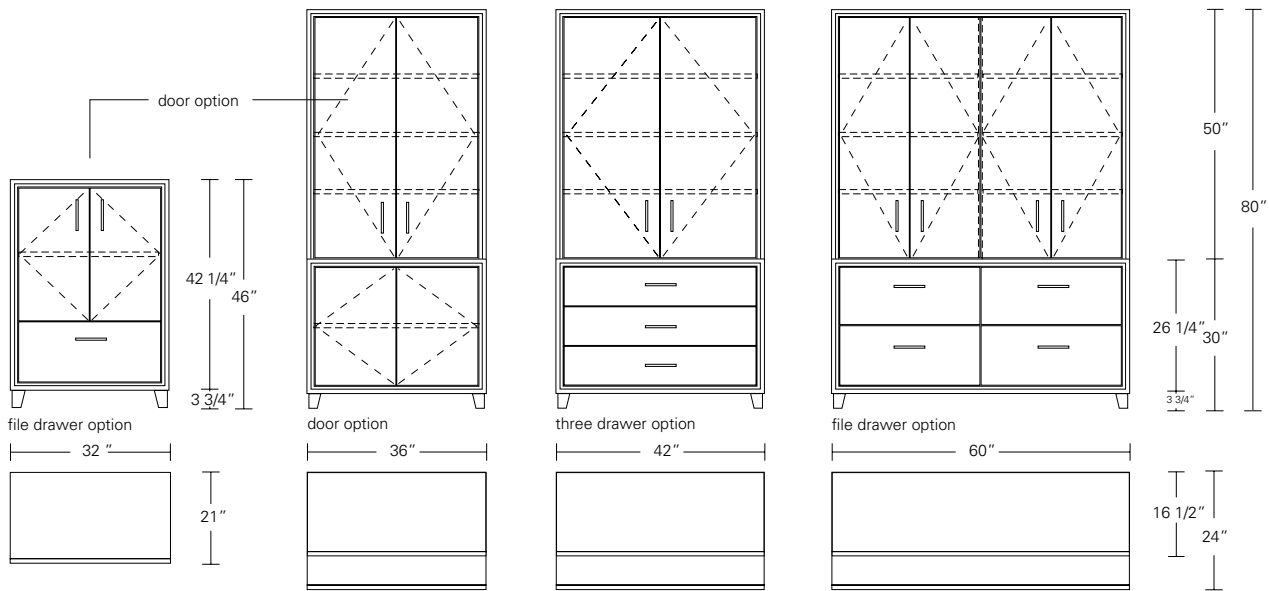

Arris Cabinet

DESCRIPTION	FINISH OPTIONS	
Arris Cabinet: Veneer cabinet with profiled and mitered solid wood face frame. Square tapered feet with levelers. Adjustable shelves and choice of drawers. Standard Options: Pocket doors, drawer inserts, vented removable back & wire management. Dark bronze, satin or polished stainless steel pulls. Custom Orders: Custom sizes, woods and finishes are available. Please request a price quotation.	Standard - Natural / Stained: Ash, Bronze Ash, Burnt Ash, Ebonized Ash, Grey Ash, Mahogany, Medium Mahogany, Oak, Bluff Oak, Grey Oak, Fumed Oak, Walnut, Medium Walnut, Dark Walnut, Ebonized Walnut, Grey Walnut, Silver Walnut, Terra Walnut, Bronze Walnut, Claro Toned Walnut.	Premium - Cerused / Bleached: Bleached Ash, Cerused Ash, Cerused Bronze Ash, Cerused Burnt Ash, Cerused Mahogany, Cerused Dark Mahogany, Bleached Walnut, Cerused Walnut, Cerused Grey Walnut, Cerused Silver Walnut, Cerused Bronze Walnut, Cerused Oak.
	Custom Finishes Opaque Satin Lacquer for Fronts.