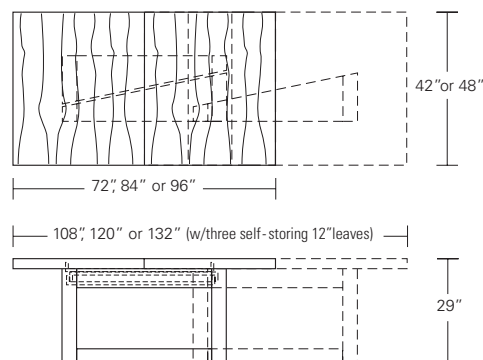

Oblique Extension Table

72"W (108" w/two 18" leaves) x 42"D x 29"H
 84"W (120" w/two 18" leaves) x 42"D x 29"H
 96"W (132" w/two 18" leaves) x 48"D x 29"H

Oblique Extension Table (with self storing leaves)