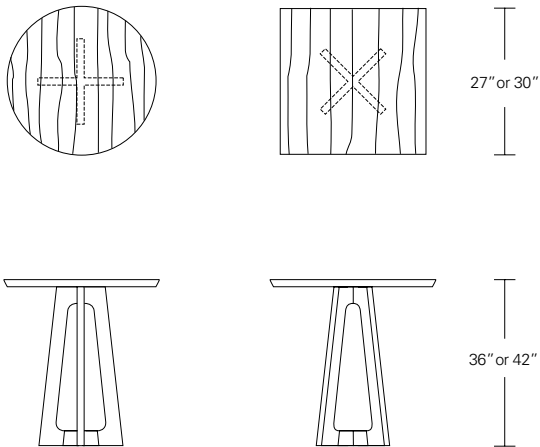

Verona Square Table

42"W x 42"D x 29"H
 48"W x 48"D x 29"H
 54"W x 54"D x 29"H
 60"W x 60"D x 29"H
 66"W x 66"D x 29"H
 72"W x 72"D x 29"H

Square Extension Table (w/self-storing leaf)

48"W (68" w/one 20" leaf) x 48"D x 29"H
 54"W (74" w/one 20" leaf) x 54"D x 29"H
 60"W (84" w/one 24" leaf) x 60"D x 29"H
 66"W (90" w/one 24" leaf) x 66"D x 29"H
 72"W (96" w/one 24" leaf) x 72"D x 29"H

Split Base Square Extension Table

48"W (96" w/two 24" leaves) x 48"D x 29"H
 54"W (102" w/two 24" leaves) x 54"D x 29"H
 60"W (108" w/two 24" leaves) x 60"D x 29"H
 66"W (114" w/two 24" leaves) x 66"D x 29"H
 72"W (120" w/two 24" leaves) x 72"D x 29"H

VERONA CAFE TABLE

30W x 30D x 42H

Shown in Dark Walnut with
Cadet Bar Stools.

The Verona Cafe Table's tall tapered base is formed with modern fluid lines connecting the legs and criss-crossing stretchers. The solid wood table top with beveled profile complements the divergent angles of the table base. Verona Cafe Tables are available in round or square versions in two heights and in a wide selection of finishes.