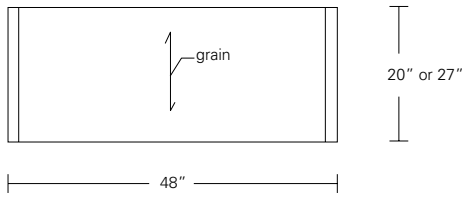

CONTOUR COCKTAIL TABLE

48W x 20D x 15H

Shown in Cerused Grey Walnut

Modern planes and continuous form are the key elements of the Contour Collection. This table features an open, airy, contemporary design. Softly rounded corners smoothly connect the horizontal and angled elements. Contour Cocktail Tables are available in a wide range of sizes and finishes.