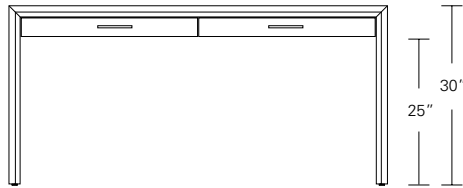

ARRIS CONSOLE, DESK & OTTOMAN

Desk