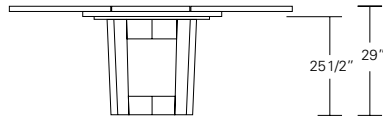

DUETTE ROUND EXTENSION TABLE - SPLIT BASE

**48W x 48D x 29H
(72W-1 LEAF, 96W-2 LEAVES)**

Shown in Walnut.

This Duette Table features a solid wood table top and base which divide in two as leaves are added to expand the top. Hand selected boards are color and grain matched to create visual unity. Duette rounds are available in a variety of sizes, numerous finishes, with a fixed top or extension versions.

DUETTE ROUND & SQUARE TABLES

48", 54", 60", 66" or 72"

48", 54", 60", 66" or 72"

Duette Round Table

48"W x 48"D x 29"H
54"W x 54"D x 29"H
60"W x 60"D x 29"H
66"W x 66"D x 29"H
72"W x 72"D x 29"H

72", 78", 84", 90" or 96"

48", 54", 60", 66" or 72"

Duette Round Extension Table (with one leaf)

48"W (72" w/one 24" leaf) x 48"D x 29"H
54"W (78" w/one 24" leaf) x 54"D x 29"H
60"W (84" w/one 24" leaf) x 60"D x 29"H
66"W (90" w/one 24" leaf) x 66"D x 29"H
72"W (96" w/one 24" leaf) x 72"D x 29"H

96", 102", 108", 114" or 120"

48", 54", 60", 66" or 72"

Duette Round Extension Table (split base with two leaves)

48"W (96" w/two 24" leaves) x 48"D x 29"H
54"W (102" w/two 24" leaves) x 54"D x 29"H
60"W (108" w/two 24" leaves) x 60"D x 29"H
66"W (114" w/two 24" leaves) x 66"D x 29"H
72"W (120" w/two 24" leaves) x 72"D x 29"H