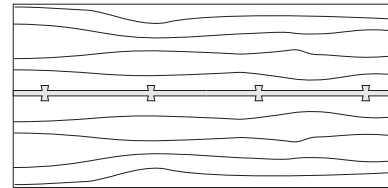

Duette Butterfly Option