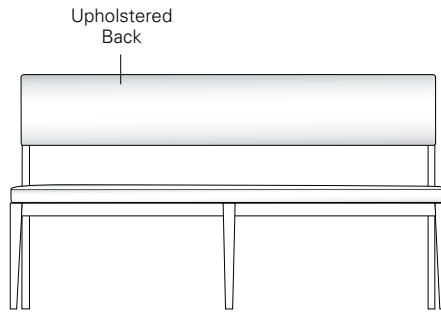

Upholstered Back