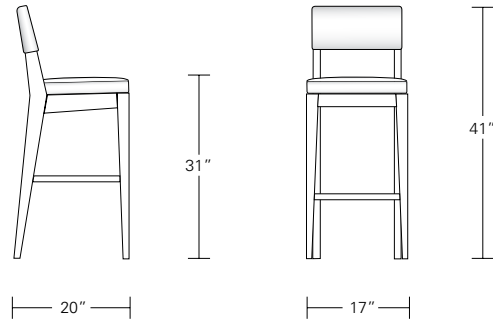

Cadet Bar Stool

17"W x 20"D x 41"H