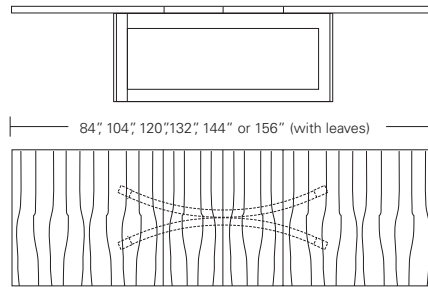

NEXUS TABLE

Nexus Table

60"W x 32"D x 29"H 96"W x 42"D x 29"H
 72"W x 38"D x 29"H 108"W x 44"D x 29"H
 84"W x 40"D x 29"H 120"W x 48"D x 29"H

Nexus Extension Table E (with end caps)

72"W (104" w/two 16" leaves) x 38"D x 29 1/4"H
 84"W (120" w/two 18" leaves) x 40"D x 29 1/4"H
 96"W (132" w/two 18" leaves) x 42"D x 29 1/4"H
 108"W (120" w/two 18" leaves) x 44"D x 29 1/4"H
 120"W (132" w/two 18" leaves) x 48"D x 29 1/4"H

Nexus Extension Table E (with leaves)

Nexus Extension Table C (with leaves in center)

60"W (84" w/one 24" leaf) x 32"D x 29 1/4"H
 72"W (104" w/two 16" leaves) x 38"D x 29 1/4"H
 84"W (120" w/two 18" leaves) x 40"D x 29 1/4"H
 96"W (132" w/two 18" leaves) x 42"D x 29 1/4"H
 108"W (120" w/two 18" leaves) x 44"D x 29 1/4"H
 120"W (132" w/two 18" leaves) x 48"D x 29 1/4"H