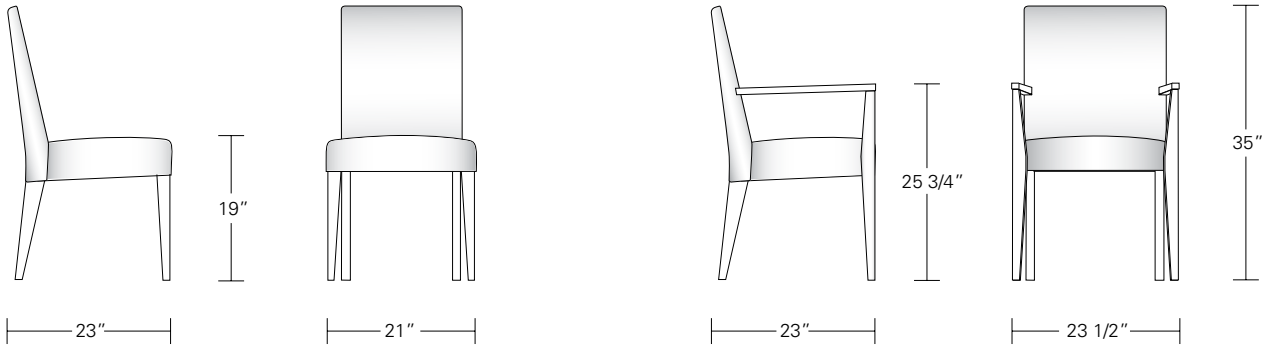

Corinne Side Chair

Corinne Arm Chair

CORINNE CHAIR

23 1/2W x 23D x 35H

Shown in Ceresed Walnut and COM.

Corinne Chairs—the ultimate expression of comfortable seating. The chair's gently curved back and its plush seat provide a truly pleasing sitting experience. Available in a variety of woods and finishes.