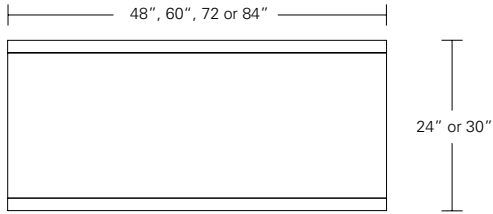

ARRIS CONSOLE, DESK & OTTOMAN

Desk