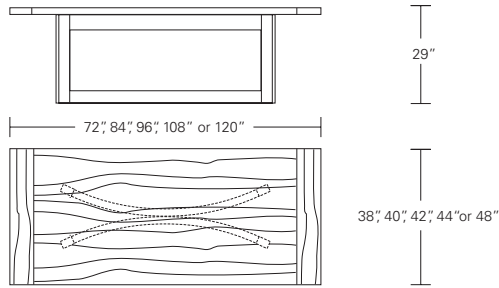

Nexus Extension Table E (with end caps)

72"W (104" w/two 16" leaves) x 38"D x 29 1/4"H
84"W (120" w/two 18" leaves) x 40"D x 29 1/4"H
96"W (132" w/two 18" leaves) x 42"D x 29 1/4"H
108"W (120" w/two 18" leaves) x 44"D x 29 1/4"H
120"W (132" w/two 18" leaves) x 48"D x 29 1/4"H