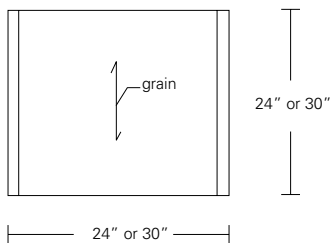

Contour Side Table 24"W x 24"D x 24"H
30"W x 30"D x 24"H

DESCRIPTION	FINISH OPTIONS	
Contour Tables: Veneer panels with radiused solid wood corners. Standard Options: Wood or metal feet on Contour Table. Custom Orders: Custom sizes, woods and finishes are available. Please request a price quotation.	Standard - Natural / Stained: Ash, Bronze Ash, Burnt Ash, Ebonized Ash, Grey Ash, Mahogany, Medium Mahogany, Oak, Bluff Oak, Grey Oak, Fumed Oak, Walnut, Medium Walnut, Dark Walnut, Ebonized Walnut, Grey Walnut, Silver Walnut, Terra Walnut, Bronze Walnut, Claro Toned Walnut.	Premium - Cerused / Bleached: Bleached Ash, Cerused Ash, Cerused Bronze Ash, Cerused Burnt Ash, Cerused Mahogany, Cerused Dark Mahogany, Bleached Walnut, Cerused Walnut, Cerused Grey Walnut, Cerused Silver Walnut, Cerused Bronze Walnut, Cerused Oak.