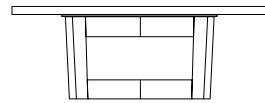

42", 48", 54" or 60"

42", 48", 54" or 60"

live edge option

16"

single slab option (no center reveal)

Duette Square Cocktail Table

42"W x 42"D x 16"H
48"W x 48"D x 16"H
54"W x 54"D x 16"H
60"W x 60"D x 16"H

Duette Round Cocktail Table

42"W x 42"D x 16"H
48"W x 48"D x 16"H
54"W x 54"D x 16"H
60"W x 60"D x 16"H

48", 54" or 60"

28", 32" or 36"

live edge option

28", 32" or 36"

48", 54" or 60"

16"

Duette Rectangular Cocktail Table X-Base

48"W x 28"D x 16"H
54"W x 32"D x 16"H
60"W x 36"D x 16"H

Duette Rectangular Cocktail Table

48"W x 28"D x 16"H
54"W x 32"D x 16"H
60"W x 36"D x 16"H

DESCRIPTION	FINISH OPTIONS	
Duette Table: Solid wood table top. Solid wood base with levelers. Custom Orders: Custom sizes, woods and finishes are available. Please request a price quotation.	Standard - Natural / Stained: Ash, Bronze Ash, Burnt Ash, Ebonized Ash, Grey Ash, Mahogany, Medium Mahogany, Oak, Bluff Oak, Grey Oak, Fumed Oak, Walnut, Medium Walnut, Dark Walnut, Ebonized Walnut, Grey Walnut, Silver Walnut, Terra Walnut, Bronze Walnut, Claro Toned Walnut.	Premium - Cerused / Bleached: Bleached Ash, Cerused Ash, Cerused Bronze Ash, Cerused Burnt Ash, Cerused Mahogany, Cerused Dark Mahogany, Bleached Walnut, Cerused Walnut, Cerused Grey Walnut, Cerused Silver Walnut, Cerused Bronze Walnut, Cerused Oak.