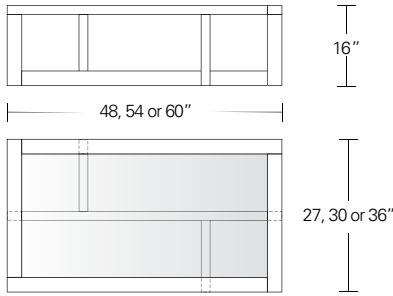

OFFSET COCKTAIL & SIDE TABLE

Rectangular Cocktail Table with inset glass top
48"W x 27"D x 16"H
54"W x 30"D x 16"H
60"W x 36"D x 16"H