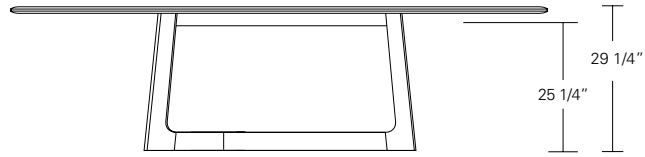

BEDS

LUNA BED	230
ARRIS BED	232
PLATEAU BED	234
VISTA BED	236

FINISHES

WALNUT	238
ASH	240
OAK & MAHOGANY	241
METALS & GLASS	242

KEMIZO TABLE

96W x 42D x 29H

Shown in Terra Walnut.

The Kemizo Table base features a main diagonal stretcher with angled offset legs. The profiled edges and radii soften the angular form of the table base. This streamlined all wood version has a compelling double profiled table top edge. Available with an optional metal inlay and in fixed or extension versions.

Kemizo Table

- 72" W x 42" D x 29" H
- 84" W x 42" D x 29" H
- 96" W x 42" D x 29" H
- 108" W x 42" D x 29" H
- 120" W x 48" D x 29" H

Kemizo Extension Table

- 72" W (104" w/two 16" leaves) x 42" D x 29 1/4" H
- 84" W (120" w/two 18" leaves) x 42" D x 29 1/4" H
- 96" W (132" w/two 18" leaves) x 42" D x 29 1/4" H
- 108" W (144" w/two 18" leaves) x 42" D x 29 1/4" H
- 120" W (156" w/two 18" leaves) x 48" D x 29 1/4" H