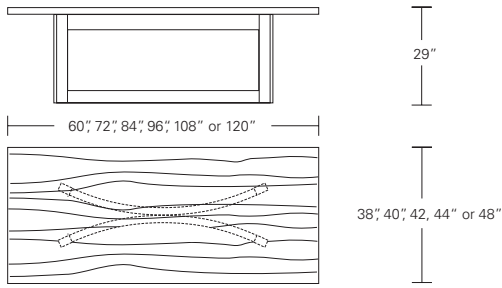

Table top divides at center

Extended with one leaf

NEXUS CENTER EXTENSION TABLE

**84W X 40D X 29H
(102W-1 LEAF, 120W-2 LEAVES)**

Shown in Cerased Grey Walnut.

This Nexus Table top divides in the center and slides over the table base allowing the leaves to be placed in the centered opening. The grain direction runs the width of the table so that the leaves are grain matched to the table top halves. Eloquently curved laminations form the table base.

NEXUS TABLE

Nexus Table

60"W x 32"D x 29"H 96"W x 42"D x 29"H
 72"W x 38"D x 29"H 108"W x 44"D x 29"H
 84"W x 40"D x 29"H 120"W x 48"D x 29"H

Nexus Extension Table E (with end caps)

72"W (104" w/two 16" leaves) x 38"D x 29 1/4"H
 84"W (120" w/two 18" leaves) x 40"D x 29 1/4"H
 96"W (132" w/two 18" leaves) x 42"D x 29 1/4"H
 108"W (120" w/two 18" leaves) x 44"D x 29 1/4"H
 120"W (132" w/two 18" leaves) x 48"D x 29 1/4"H