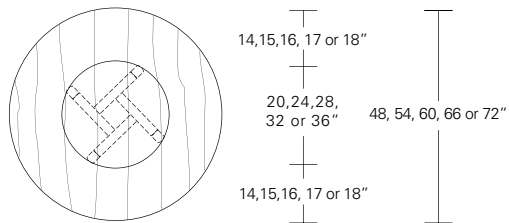

Lazy Susan Option

DESCRIPTION	FINISH OPTIONS	
Roulette Table: Veneer top with solid wood edge. Solid wood base with levelers. Standard Options: Solid wood top. Lazy susan or inset lazy susan. Reverse diamond, diamond or sunburst veneer pattern (veneer top only). Glass top. Custom Orders: Custom sizes, woods, veneer patterns and finishes are available. Please request a price quotation.	Standard - Natural / Stained: Ash, Bronze Ash, Burnt Ash, Ebonized Ash, Grey Ash, Mahogany, Medium Mahogany, Oak, Bluff Oak, Grey Oak, Fumed Oak, Walnut, Medium Walnut, Dark Walnut, Ebonized Walnut, Grey Walnut, Silver Walnut, Terra Walnut, Bronze Walnut, Claro Toned Walnut.	Premium - Cerused / Bleached: Bleached Ash, Cerused Ash, Cerused Bronze Ash, Cerused Burnt Ash, Cerused Mahogany, Cerused Dark Mahogany, Bleached Walnut, Cerused Walnut, Cerused Grey Walnut, Cerused Silver Walnut, Cerused Bronze Walnut, Cerused Oak.