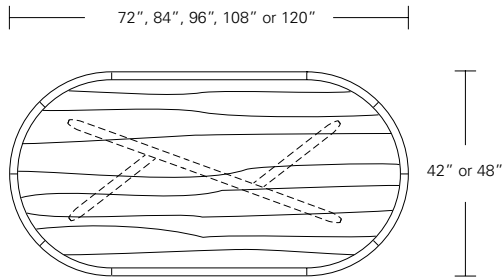

BEDS

LUNA BED	230
ARRIS BED	232
PLATEAU BED	234
VISTA BED	236

FINISHES

WALNUT	238
ASH	240
OAK & MAHOGANY	241
METALS & GLASS	242

KEMIZO TABLE

96W x 42D x 29H

Shown in Terra Walnut.

The Kemizo Table base features a main diagonal stretcher with angled offset legs. The profiled edges and radii soften the angular form of the table base. This streamlined all wood version has a compelling double profiled table top edge. Available with an optional metal inlay and in fixed or extension versions.

Kemizo Table

- 72" W x 42" D x 29" H
- 84" W x 42" D x 29" H
- 96" W x 42" D x 29" H
- 108" W x 42" D x 29" H
- 120" W x 48" D x 29" H

Kemizo Extension Table

- 72" W (104" w/two 16" leaves) x 42" D x 29 1/4" H
- 84" W (120" w/two 18" leaves) x 42" D x 29 1/4" H
- 96" W (132" w/two 18" leaves) x 42" D x 29 1/4" H
- 108" W (144" w/two 18" leaves) x 42" D x 29 1/4" H
- 120" W (156" w/two 18" leaves) x 48" D x 29 1/4" H