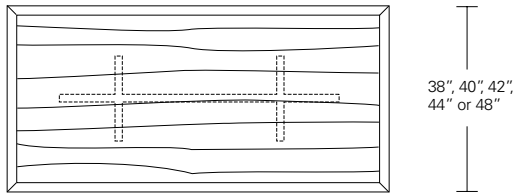

Kemizo Table

- 72" W x 42" D x 29" H
- 84" W x 42" D x 29" H
- 96" W x 42" D x 29" H
- 108" W x 42" D x 29" H
- 120" W x 48" D x 29" H

Kemizo Extension Table

- 72" W (104" w/two 16" leaves) x 42" D x 29 1/4" H
- 84" W (120" w/two 18" leaves) x 42" D x 29 1/4" H
- 96" W (132" w/two 18" leaves) x 42" D x 29 1/4" H
- 108" W (144" w/two 18" leaves) x 42" D x 29 1/4" H
- 120" W (156" w/two 18" leaves) x 48" D x 29 1/4" H

VERONA EXTENSION TABLE

**84W x 40D x 29H
(120W with two 18" LEAVES)**

Shown in Silver Walnut.

The Verona Table features a tapered base formed with modern fluid lines connecting the legs and criss-crossing stretchers. The table top's beveled profile compliments the divergent angles of the table base. Verona tables are available in a variety of shapes and sizes, fixed or extension versions and in a wide selection of finishes.

72", 84", 96", 108" or 120"

104", 120", 132", 144" or 156"
 | 16 or 18" | 16 or 18" |

Verona Table

72"W x 38"D x 29"H
 84"W x 40"D x 29"H
 96"W x 42"D x 29"H
 108"W x 44"D x 29"H
 120"W x 48"D x 29"H

Verona Extension Table

72"W (104"w/two 16"leaves) x 38"D x 29"H
 84"W (120"w/two 18"leaves) x 40"D x 29"H
 96"W (132"w/two 18"leaves) x 42"D x 29"H
 108"W (144"w/two 18"leaves) x 44"D x 29"H
 120"W (156"w/two 18"leaves) x 48"D x 29"H