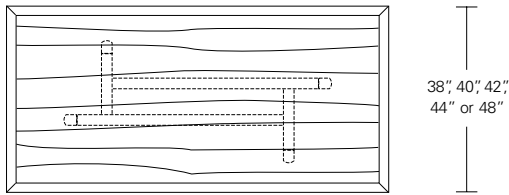

48" W (68" w/one 20" leaf) x 48" D x 29" H
 54" W (74" w/one 20" leaf) x 54" D x 29" H
 60" W (84" w/one 24" leaf) x 60" D x 29" H
 66" W (90" w/one 24" leaf) x 66" D x 29" H
 72" W (96" w/one 24" leaf) x 72" D x 29" H

ROULETTE EXTENSION TABLE

84W x 40D x 29H
(120W with two 18" LEAVES)

Shown in Bronze Ash.

The Roulette Table base has an elongated pinwheel layout with slanted legs at the corners expressing both movement and balance. Profiled legs and table edges add a softened tactile quality to the design. Roulettes are available in fixed and extension versions, in a variety of shapes and sizes.

ROULETTE TABLE

72", 84", 96", 108" or 120"

104", 120", 132", 144" or 156"
 | 16 or 18" | 16 or 18" |

Roulette Table

72"W x 38"D x 29"H
 84"W x 40"D x 29"H
 96"W x 42"D x 29"H
 108"W x 44"D x 29"H
 120"W x 48"D x 29"H