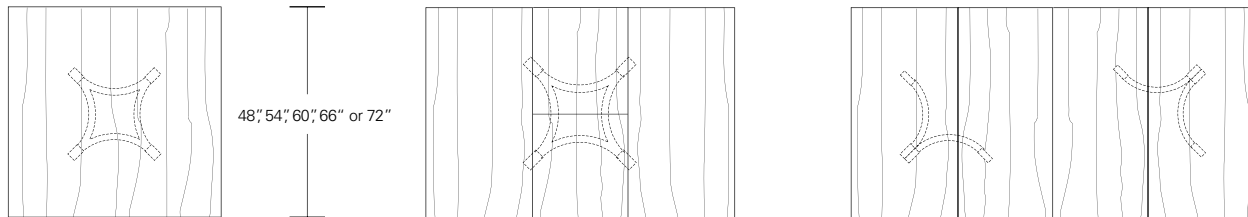

Nexus Square Table

48"W x 48"D x 29"H
54"W x 54"D x 29"H
60"W x 60"D x 29"H
66"W x 66"D x 29"H
72"W x 72"D x 29"H

Square Extension Table (with self storing leaf)

48"W (72" w/one 24" leaf) x 48"D x 29"H
54"W (78" w/one 24" leaf) x 54"D x 29"H
60"W (84" w/one 24" leaf) x 60"D x 29"H
66"W (90" w/one 24" leaf) x 66"D x 29"H
72"W (96" w/one 24" leaf) x 72"D x 29"H

Square Split Base Extension Table

48"W (96" w/two 24" leaves) x 48"D x 29"H
54"W (102" w/two 24" leaves) x 54"D x 29"H
60"W (108" w/two 24" leaves) x 60"D x 29"H
66"W (114" w/two 24" leaves) x 66"D x 29"H
72"W (120" w/two 24" leaves) x 72"D x 29"H