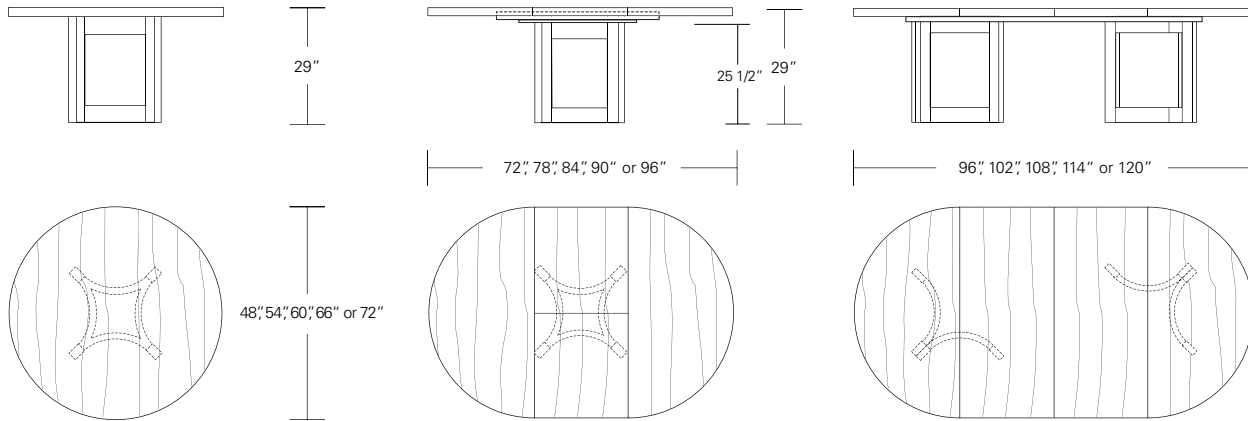

Nested position

Extended with one leaf

Extended with two leaves

NEXUS SQUARE EXTENSION TABLE - SPLIT BASE

**54W x 54D x 29H
(78W-1 LEAF, 102W-2 LEAVES)**

Shown in Dark Walnut.

This table's precise yet simple base form begins with curved wood stretchers that are masterfully bisected then joined to the table's legs. As leaves are added, the pedestal base divides on a diagonal axis. The flexibility of the design is a perfect match for a multiplicity of dining needs.

NEXUS ROUND & SQUARE TABLE

Nexus Round Table

48"W x 48"D x 29"H
 54"W x 54"D x 29"H
 60"W x 60"D x 29"H
 66"W x 66"D x 29"H
 72"W x 72"D x 29"H

Round Extension Table (with self storing leaf)

48"W (72" w/one 24" leaf) x 48"D x 29"H
 54"W (78" w/one 24" leaf) x 54"D x 29"H
 60"W (84" w/one 24" leaf) x 60"D x 29"H
 66"W (90" w/one 24" leaf) x 66"D x 29"H
 72"W (96" w/one 24" leaf) x 72"D x 29"H