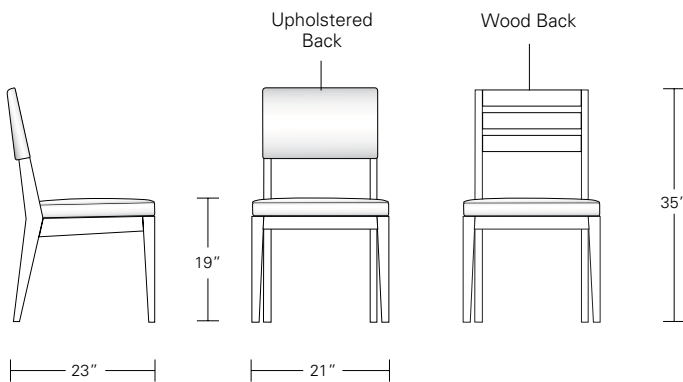

ARM: 23 1/2W x 23D x 35H
SIDE: 21W x 23D x 35H

Cadet Chair

19"W x 22"D x 33"H

Cadet Arm Chair

21 1/2"W x 22"D x 33"H

Chevron Chair

21"W x 23"D x 35"H

Chevron Arm Chair