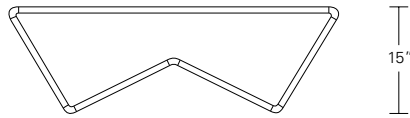

CONTOUR COCKTAIL TABLE

48W x 20D x 15H

Shown in Cerused Grey Walnut

Modern planes and continuous form are the key elements of the Contour Collection. This table features an open, airy, contemporary design. Softly rounded corners smoothly connect the horizontal and angled elements. Contour Cocktail Tables are available in a wide range of sizes and finishes.