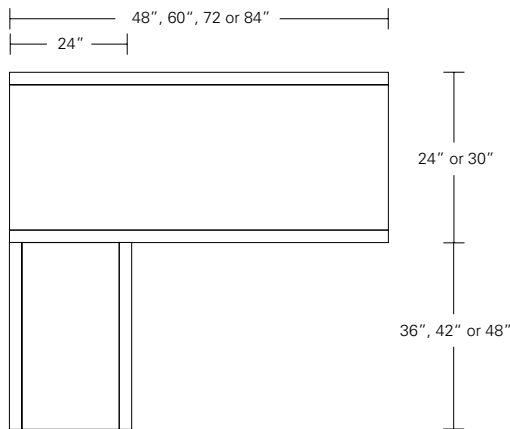

Return

DESCRIPTION	FINISH OPTIONS	
Arris Desk & Console: Profiled and mitered solid wood frame with veneer top. Levelers. Standard Options: Drawers, drawer dividers, shelves, leg wire-chase, wood grommets. Dark Bronze, satin or polished stainless steel pulls. Custom Orders: Custom sizes, woods and finishes are available. Please request a price quotation.	Standard - Natural / Stained: Ash, Bronze Ash, Burnt Ash, Ebonized Ash, Grey Ash, Mahogany, Medium Mahogany, Oak, Bluff Oak, Grey Oak, Fumed Oak, Walnut, Medium Walnut, Dark Walnut, Ebonized Walnut, Grey Walnut, Silver Walnut, Terra Walnut, Bronze Walnut, Claro Toned Walnut.	Premium - Cerused / Bleached: Bleached Ash, Cerused Ash, Cerused Bronze Ash, Cerused Burnt Ash, Cerused Mahogany, Cerused Dark Mahogany, Bleached Walnut, Cerused Walnut, Cerused Grey Walnut, Cerused Silver Walnut, Cerused Bronze Walnut, Cerused Oak.