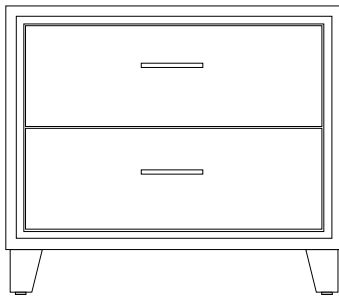

Arris Night Cabinet A
(two drawers)