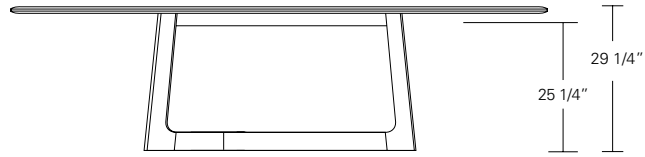

Kemizo Square Table

42"W x 42"D x 29"H
 48"W x 48"D x 29"H
 54"W x 54"D x 29"H
 60"W x 60"D x 29"H
 66"W x 66"D x 29"H
 72"W x 72"D x 29"H

Square Extension Table (w/self-storing leaf)

48"W (68"w/one 20"leaf) x 48"D x 29"H
 54"W (74"w/one 20"leaf) x 54"D x 29"H
 60"W (84"w/one 24"leaf) x 60"D x 29"H
 66"W (90"w/one 24"leaf) x 66"D x 29"H
 72"W (96"w/one 24"leaf) x 72"D x 29"H

Split Base Square Extension Table

48"W (96"w/two 24"leaves) x 48"D x 29"H
 54"W (102"w/two 24"leaves) x 54"D x 29"H
 60"W (108"w/two 24"leaves) x 60"D x 29"H
 66"W (114"w/two 24"leaves) x 66"D x 29"H
 72"W (120"w/two 24"leaves) x 72"D x 29"H

KEMIZO EXTENSION TABLE

84 W x 42 D x 29 1/4 H
(102W w/1 LEAF, 120W w/2 LEAVES)

Extension version shown with self-storing pivoting leaves in Terra Walnut and optional Medium Bronze inlay.

The Kemizo Table features a diagonal linear gesture with rounded corners, softened profiles and an optional metal inlay. The Kemizo Extension Table includes two standard leaves or as shown with self-storing pivoting leaves that fold neatly in the base of the table.

Kemizo Table

- 72" W x 42" D x 29" H
- 84" W x 42" D x 29" H
- 96" W x 42" D x 29" H
- 108" W x 42" D x 29" H
- 120" W x 48" D x 29" H

Kemizo Extension Table

- 72" W (104" w/two 16" leaves) x 42" D x 29 1/4" H
- 84" W (120" w/two 18" leaves) x 42" D x 29 1/4" H
- 96" W (132" w/two 18" leaves) x 42" D x 29 1/4" H
- 108" W (144" w/two 18" leaves) x 42" D x 29 1/4" H
- 120" W (156" w/two 18" leaves) x 48" D x 29 1/4" H