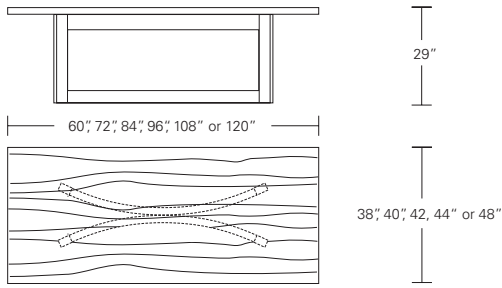

NEXUS TABLE

Nexus Table

60"W x 32"D x 29"H   96"W x 42"D x 29"H
72"W x 38"D x 29"H   108"W x 44"D x 29"H
84"W x 40"D x 29"H   120"W x 48"D x 29"H