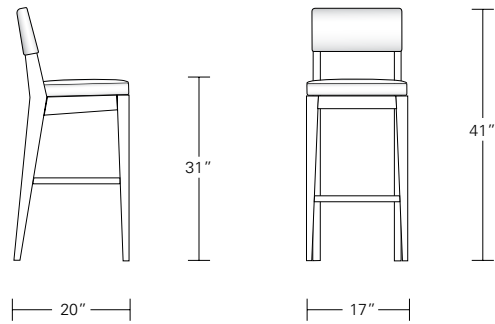

Cadet Bar Stool

17"W x 20"D x 41"H