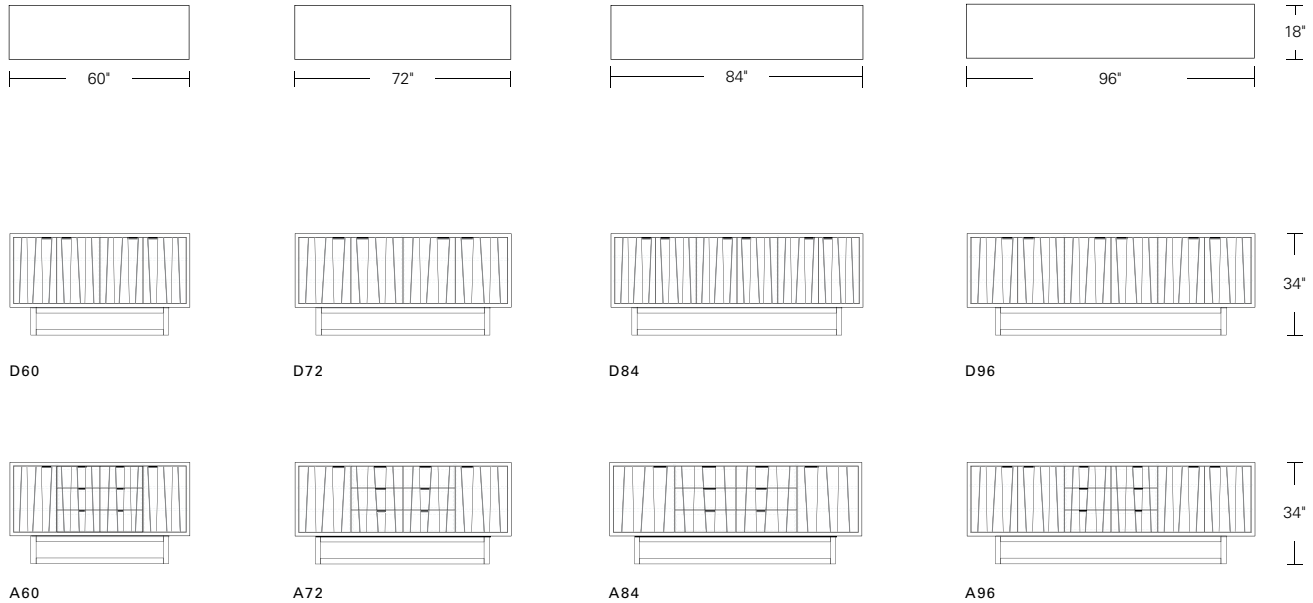

DESCRIPTION	FINISH OPTIONS	
Octave Casegoods: Veneer cabinet with mitered solid wood face frame. Sculpted solid wood fronts, drawers and doors. Solid wood base with levelers. Standard Options: Drawer inserts, removable back with wire management. Dark bronze, satin brass or satin stainless steel pulls. Contrasting base finish. Dark bronze or satin stainless steel base. Custom Orders: Custom sizes, woods and finishes are available. Please request a price quotation.	Standard - Natural / Stained: Ash, Bronze Ash, Burnt Ash, Ebonized Ash, Grey Ash, Mahogany, Medium Mahogany, Oak, Bluff Oak, Grey Oak, Fumed Oak, Walnut, Medium Walnut, Dark Walnut, Ebonized Walnut, Grey Walnut, Silver Walnut, Terra Walnut, Bronze Walnut, Claro Toned Walnut.	Premium - Cerused / Bleached: Bleached Ash, Cerused Ash, Cerused Bronze Ash, Cerused Burnt Ash, Cerused Mahogany, Cerused Dark Mahogany, Bleached Walnut, Cerused Walnut, Cerused Grey Walnut, Cerused Silver Walnut, Cerused Bronze Walnut, Cerused Oak.
	Custom Finishes Claro Walnut Fronts - at additional cost.