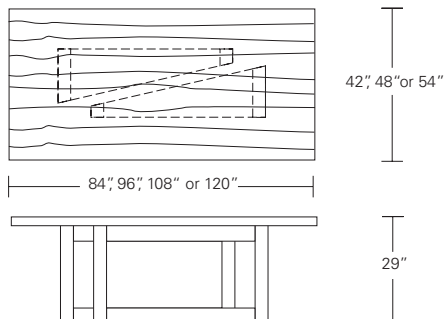

OBLIQUE TABLE

Oblique Table

84"W x 42"D x 29"H
96"W x 42"D x 29"H
108"W x 48"D x 29"H
120"W x 54"D x 29"H