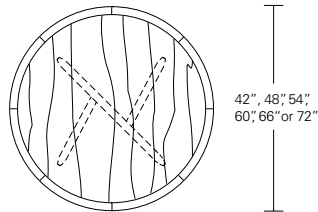

Kemizo Table

- 72" W x 42" D x 29" H
- 84" W x 42" D x 29" H
- 96" W x 42" D x 29" H
- 108" W x 42" D x 29" H
- 120" W x 48" D x 29" H

Kemizo Extension Table

- 72" W (104" w/two 16" leaves) x 42" D x 29 1/4" H
- 84" W (120" w/two 18" leaves) x 42" D x 29 1/4" H
- 96" W (132" w/two 18" leaves) x 42" D x 29 1/4" H
- 108" W (144" w/two 18" leaves) x 42" D x 29 1/4" H
- 120" W (156" w/two 18" leaves) x 48" D x 29 1/4" H

Kemizo Round Table

42"W x 42"D x 29"H
 48"W x 48"D x 29"H
 54"W x 54"D x 29"H
 60"W x 60"D x 29"H
 66"W x 66"D x 29"H
 72"W x 72"D x 29"H

Round Extension Table (w/self-storing leaf)

48"W (68"w/one 20"leaf) x 48"D x 29"H
 54"W (74"w/one 20"leaf) x 54"D x 29"H
 60"W (84"w/one 24"leaf) x 60"D x 29"H
 66"W (90"w/one 24"leaf) x 66"D x 29"H
 72"W (96"w/one 24"leaf) x 72"D x 29"H