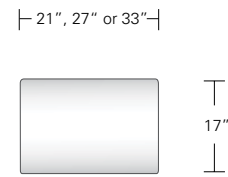

Arris Ottoman