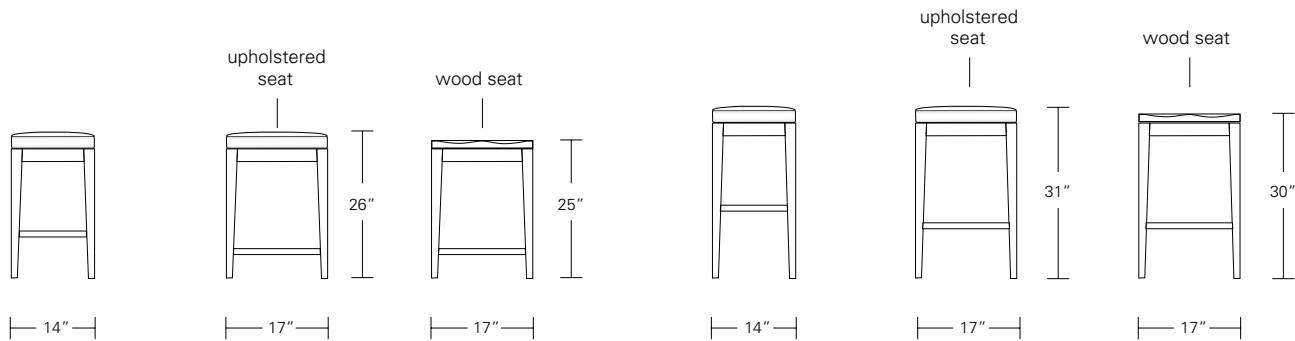

Comrade Counter Stool

17"W x 14"D x 26"H

Comrade Bar Stool

17"W x 14"D x 31"H

DESCRIPTION	FINISH OPTIONS	
Comrade Stool: Solid wood frame with upholstered or wood seat. Brushed aluminum toe rail. Standard Options: COM or COL. Upholstered or wood seat. Seat with top stitching. Swivel seat. Custom Orders: Custom sizes, woods and finishes are available. Please request a price quotation.	Standard - Natural / Stained: Ash, Bronze Ash, Burnt Ash, Ebonized Ash, Grey Ash, Mahogany, Medium Mahogany, Oak, Bluff Oak, Grey Oak, Fumed Oak, Walnut, Medium Walnut, Dark Walnut, Ebonized Walnut, Grey Walnut, Silver Walnut, Terra Walnut, Bronze Walnut, Claro Toned Walnut.	Premium - Cerused / Bleached: Bleached Ash, Cerused Ash, Cerused Bronze Ash, Cerused Burnt Ash, Cerused Mahogany, Cerused Dark Mahogany, Bleached Walnut, Cerused Walnut, Cerused Grey Walnut, Cerused Silver Walnut, Cerused Bronze Walnut, Cerused Oak.
	Fabric and Leather Requirements COM: 1/2 yard for stool. 54" wide plain fabric. Repeats and fabric less than 54" wide may require additional yardage. COL: 9 sqft. for stool.