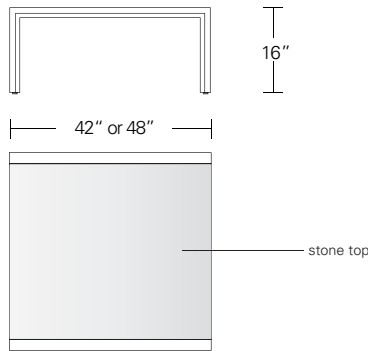

Square Cocktail Table – Leather or Stone top

42"W x 42"D x 16"H
48"W x 48"D x 16"H