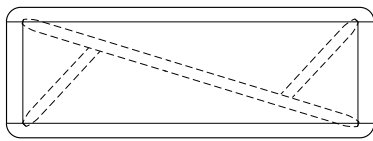

KEMIZO CONSOLE WITH DRAWER

60 W x 18 D x 32 H

Shown in Fumed Oak with optional Satin Brass inlay and drawer.

The Kemizo Console features a diagonal base stretcher with intersecting legs, rounded corners, and soft profiles. This tour-de-force version includes a metal inlay option outlining the entire table in addition to a recessed drawer and apron detail.