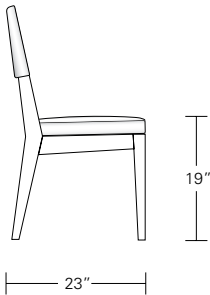

19"

23"

48", 54", 60" or 66"

35"

Chevron Bench