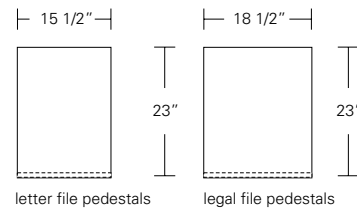

Optional Pedestal