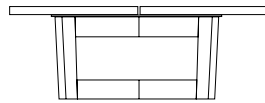

42", 48", 54" or 60"

42", 48", 54" or 60"

live edge option

16"

single slab option (no center reveal)

Duette Square Cocktail Table

42"W x 42"D x 16"H
48"W x 48"D x 16"H
54"W x 54"D x 16"H
60"W x 60"D x 16"H

Duette Round Cocktail Table

42"W x 42"D x 16"H
48"W x 48"D x 16"H
54"W x 54"D x 16"H
60"W x 60"D x 16"H

48", 54" or 60"

28", 32" or 36"

live edge option

48", 54" or 60"

28", 32" or 36"

16"

Duette Rectangular Cocktail Table X-Base

48"W x 28"D x 16"H
54"W x 32"D x 16"H
60"W x 36"D x 16"H

Duette Rectangular Cocktail Table

48"W x 28"D x 16"H
54"W x 32"D x 16"H
60"W x 36"D x 16"H

DESCRIPTION	FINISH OPTIONS	
Duette Table: Solid wood table top. Solid wood base with levelers. Custom Orders: Custom sizes, woods and finishes are available. Please request a price quotation.	Standard - Natural / Stained: Ash, Bronze Ash, Burnt Ash, Ebonized Ash, Grey Ash, Mahogany, Medium Mahogany, Oak, Bluff Oak, Grey Oak, Fumed Oak, Walnut, Medium Walnut, Dark Walnut, Ebonized Walnut, Grey Walnut, Silver Walnut, Terra Walnut, Bronze Walnut, Claro Toned Walnut.	Premium - Cerused / Bleached: Bleached Ash, Cerused Ash, Cerused Bronze Ash, Cerused Burnt Ash, Cerused Mahogany, Cerused Dark Mahogany, Bleached Walnut, Cerused Walnut, Cerused Grey Walnut, Cerused Silver Walnut, Cerused Bronze Walnut, Cerused Oak.