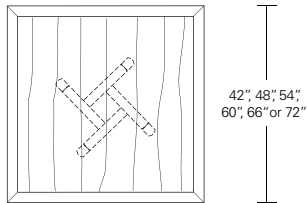

Roulette Square Table

42" W x 42" D x 29" H
48" W x 48" D x 29" H
54" W x 54" D x 29" H
60" W x 60" D x 29" H
66" W x 66" D x 29" H
72" W x 72" D x 29" H