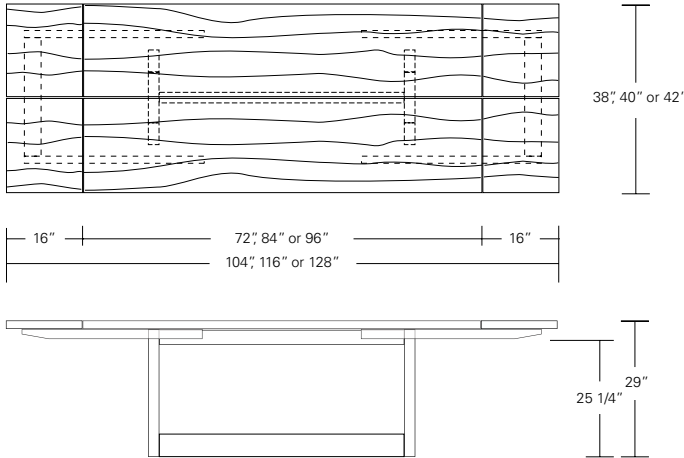

48" W (68" w/one 20" leaf) x 48" D x 29" H
 54" W (74" w/one 20" leaf) x 54" D x 29" H
 60" W (84" w/one 24" leaf) x 60" D x 29" H
 66" W (90" w/one 24" leaf) x 66" D x 29" H
 72" W (96" w/one 24" leaf) x 72" D x 29" H

96", 102", 108", 114" or 120"

48", 54", 60",
66" or 72"

Duette Round Extension Table (split base with two leaves)

48"W (96" w/two 24" leaves) x 48"D x 29"H
54"W (102" w/two 24" leaves) x 54"D x 29"H
60"W (108" w/two 24" leaves) x 60"D x 29"H
66"W (114" w/two 24" leaves) x 66"D x 29"H
72"W (120" w/two 24" leaves) x 72"D x 29"H

96", 102", 108", 114" or 120"

48", 54", 60",
66" or 72"

Duette Square Extension Table (split base with two leaves)

48"W (96" w/two 24" leaves) x 48"D x 29"H
54"W (102" w/two 24" leaves) x 54"D x 29"H
60"W (108" w/two 24" leaves) x 60"D x 29"H
66"W (114" w/two 24" leaves) x 66"D x 29"H
72"W (120" w/two 24" leaves) x 72"D x 29"H

Duette Table

72\"/>

Duette Live Edge Option

Duette Butterfly Option

Duette Extension Table

72\"/>

Duette Table V Base

Duette Table X Base