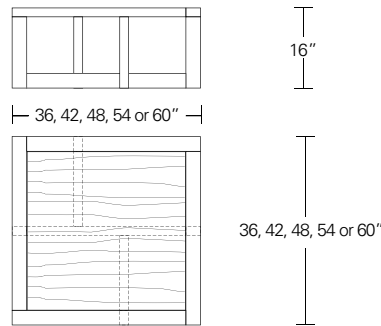

Square Cocktail Table with wood top
36"W x 36"D x 16"H
42"W x 42"D x 16"H
48"W x 48"D x 16"H
54"W x 54"D x 16"H
60"W x 60"D x 16"H