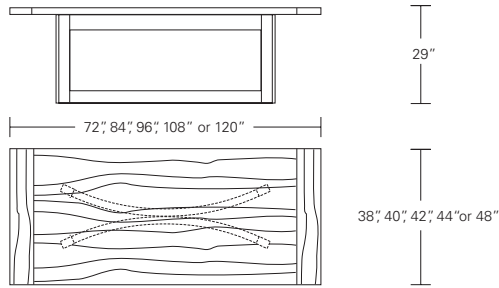

Table top divides at center

Extended with one leaf

NEXUS CENTER EXTENSION TABLE

**84W X 40D X 29H
(102W-1 LEAF, 120W-2 LEAVES)**

Shown in Cerased Grey Walnut.

This Nexus Table top divides in the center and slides over the table base allowing the leaves to be placed in the centered opening. The grain direction runs the width of the table so that the leaves are grain matched to the table top halves. Eloquently curved laminations form the table base.

NEXUS TABLE

Nexus Table

60"W x 32"D x 29"H 96"W x 42"D x 29"H
 72"W x 38"D x 29"H 108"W x 44"D x 29"H
 84"W x 40"D x 29"H 120"W x 48"D x 29"H

Nexus Extension Table E (with end caps)

72"W (104" w/two 16" leaves) x 38"D x 29 1/4"H
 84"W (120" w/two 18" leaves) x 40"D x 29 1/4"H
 96"W (132" w/two 18" leaves) x 42"D x 29 1/4"H
 108"W (120" w/two 18" leaves) x 44"D x 29 1/4"H
 120"W (132" w/two 18" leaves) x 48"D x 29 1/4"H

Nexus Extension Table E (with leaves)

Nexus Extension Table C (with leaves in center)

60"W (84" w/one 24" leaf) x 32"D x 29 1/4"H
 72"W (104" w/two 16" leaves) x 38"D x 29 1/4"H
 84"W (120" w/two 18" leaves) x 40"D x 29 1/4"H
 96"W (132" w/two 18" leaves) x 42"D x 29 1/4"H
 108"W (120" w/two 18" leaves) x 44"D x 29 1/4"H
 120"W (132" w/two 18" leaves) x 48"D x 29 1/4"H