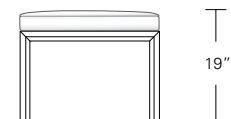

Arris Ottoman