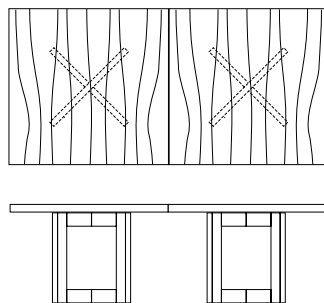

Pointe Square Tables Paired

(two square tables joined by optional table pairing feature)