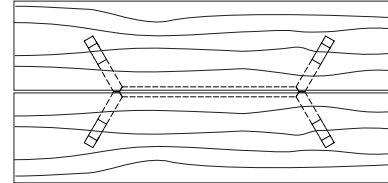

Duette Table V Base