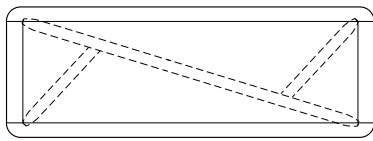

16" or 18"

54, 60, 72" or 84"

54, 60, 72" or 84"

32"

shown with optional drawer and apron

- 54" W x 16" D x 32" H
- 60" W x 18" D x 32" H
- 72" W x 18" D x 32" H
- 84" W x 18" D x 32" H

Edge Detail Options:

Veneer top with solid wood profiled edges on top and bottom.

Veneer top with solid wood profiled edge on top and optional metal inlay on bottom.

DESCRIPTION	FINISH OPTIONS	
Kemizo Console: Veneer top with solid wood edge. Solid wood base with levelers. Standard Options: Drawer, drawer dividers. Dark bronze, medium bronze, satin brass or satin aluminum. Custom Orders: Custom sizes, woods, veneer patterns and finishes are available. Please request a price quotation.	Standard - Natural / Stained: Ash, Bronze Ash, Burnt Ash, Ebonized Ash, Grey Ash, Mahogany, Medium Mahogany, Oak, Bluff Oak, Grey Oak, Fumed Oak, Walnut, Medium Walnut, Dark Walnut, Ebonized Walnut, Grey Walnut, Silver Walnut, Terra Walnut, Bronze Walnut, Claro Toned Walnut.	Premium - Cerused / Bleached: Bleached Ash, Cerused Ash, Cerused Bronze Ash, Cerused Burnt Ash, Cerused Mahogany, Cerused Dark Mahogany, Bleached Walnut, Cerused Walnut, Cerused Grey Walnut, Cerused Silver Walnut, Cerused Bronze Walnut, Cerused Oak.