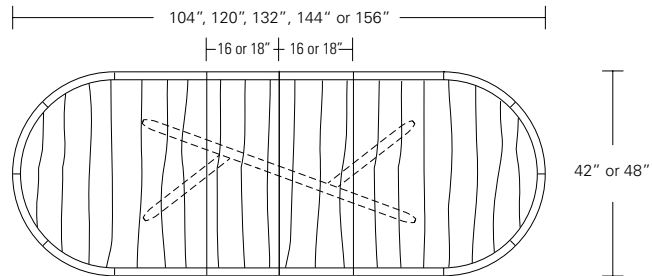

KEMIZO EXTENSION TABLE

84 W x 42 D x 29 1/4 H
(102W w/1 LEAF, 120W w/2 LEAVES)

Extension version shown with self-storing pivoting leaves in Terra Walnut and optional Medium Bronze inlay.

The Kemizo Table features a diagonal linear gesture with rounded corners, softened profiles and an optional metal inlay. The Kemizo Extension Table includes two standard leaves or as shown with self-storing pivoting leaves that fold neatly in the base of the table.

Kemizo Table

- 72" W x 42" D x 29" H
- 84" W x 42" D x 29" H
- 96" W x 42" D x 29" H
- 108" W x 42" D x 29" H
- 120" W x 48" D x 29" H

Kemizo Extension Table

- 72" W (104" w/two 16" leaves) x 42" D x 29 1/4" H
- 84" W (120" w/two 18" leaves) x 42" D x 29 1/4" H
- 96" W (132" w/two 18" leaves) x 42" D x 29 1/4" H
- 108" W (144" w/two 18" leaves) x 42" D x 29 1/4" H
- 120" W (156" w/two 18" leaves) x 48" D x 29 1/4" H

KEMIZO RACETRACK TABLE

96 W x 42 D x 29 1/4 H
(114W w/1 LEAF, 132W w/2 LEAVES)

Extension version shown with self-storing pivoting leaves in in Bluff Oak and optional Satin Brass inlay.

The Kemizo Table features a diagonal linear gesture with rounded corners, softened profiles and an optional metal inlay. The Kemizo Extension Table includes two standard leaves or as shown with self-storing pivoting leaves that fold neatly in the base of the table.