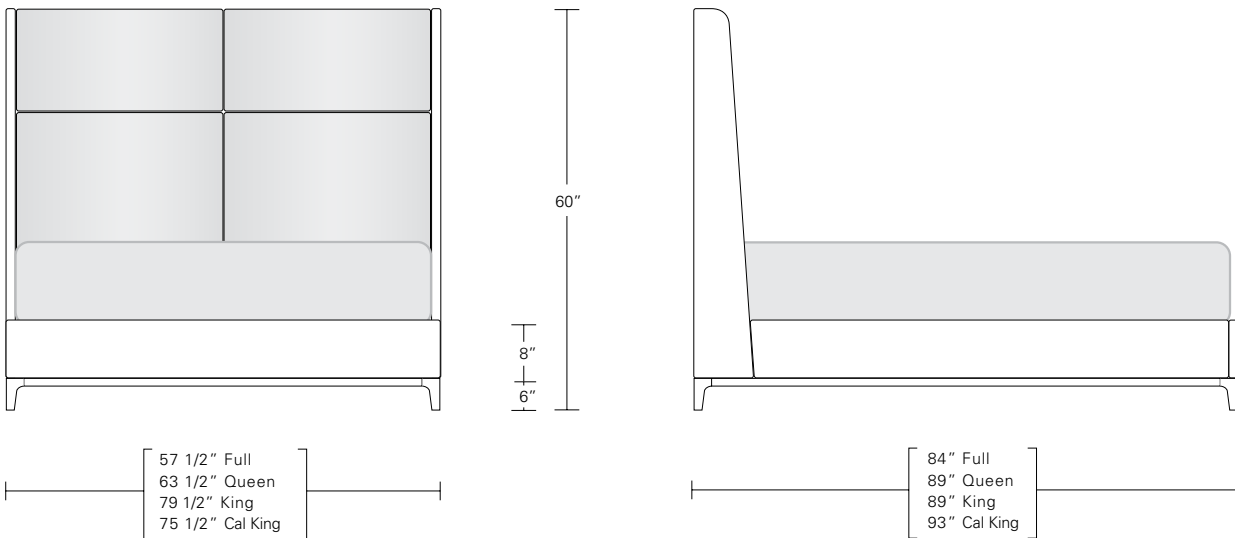

Luna Platform Bed (mattress required)

DESCRIPTION	FINISH OPTIONS	
Luna Bed: Fully upholstered footboard, rails, headboard and back panel in COM or COL. Solid wood base with levelers. Standard Options: Upholstery in COM or COL. Custom Orders: Custom sizes, woods and finishes are available. Please request a price quotation.	Standard - Natural / Stained: Ash, Bronze Ash, Burnt Ash, Ebonized Ash, Grey Ash, Mahogany, Medium Mahogany, Oak, Bluff Oak, Grey Oak, Fumed Oak, Walnut, Medium Walnut, Dark Walnut, Ebonized Walnut, Grey Walnut, Silver Walnut, Terra Walnut, Bronze Walnut, Claro Toned Walnut.	Premium - Cerused / Bleached: Bleached Ash, Cerused Ash, Cerused Bronze Ash, Cerused Burnt Ash, Cerused Mahogany, Cerused Dark Mahogany, Bleached Walnut, Cerused Walnut, Cerused Grey Walnut, Cerused Silver Walnut, Cerused Bronze Walnut, Cerused Oak.
	Fabric and Leather Requirements COM: Full or Queen - 8 yards. King or Cal King - 10 yards. 54" wide plain fabric. Repeats and fabric less than 54" wide may require additional yardage. COL: Full or Queen 150 square feet. King or Cal King 180 square feet. Hides need to be 50-55 square feet. Smaller hides may require additional square feet.