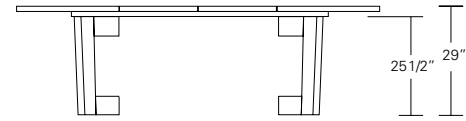

DUETTE SQUARE TABLE - LIVE EDGE

48W x 48D x 29H

Shown in optional Claro Walnut top with live edge and Claro Toned Walnut base.

The Duette Square Table features a pair of solid wood slabs with a center reveal. In this version a dramatically grained book-matched set of live edge Claro Walnut boards form the table surface. The modern open base contrasts with the mass of the tabletop. Duette Squares come in a variety of sizes, heights and finishes.

DUETTE ROUND & SQUARE TABLES

48", 54", 60", 66" or 72"

48", 54", 60",
66" or 72"

Duette Round Table

48"W x 48"D x 29"H
54"W x 54"D x 29"H
60"W x 60"D x 29"H
66"W x 66"D x 29"H
72"W x 72"D x 29"H

72", 78", 84", 90" or 96"

25 1/2" 29"

48", 54", 60",
66" or 72"

Duette Round Extension Table (with one leaf)

48"W (72" w/one 24" leaf) x 48"D x 29"H
54"W (78" w/one 24" leaf) x 54"D x 29"H
60"W (84" w/one 24" leaf) x 60"D x 29"H
66"W (90" w/one 24" leaf) x 66"D x 29"H
72"W (96" w/one 24" leaf) x 72"D x 29"H

96", 102", 108", 114" or 120"

25 1/2" 29"

48", 54", 60",
66" or 72"

Duette Round Extension Table (split base with two leaves)

48"W (96" w/two 24" leaves) x 48"D x 29"H
54"W (102" w/two 24" leaves) x 54"D x 29"H
60"W (108" w/two 24" leaves) x 60"D x 29"H
66"W (114" w/two 24" leaves) x 66"D x 29"H
72"W (120" w/two 24" leaves) x 72"D x 29"H