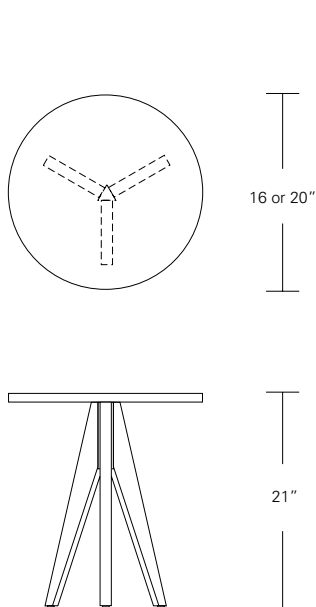

PICCOLO SIDE TABLE

16W x 16D x 21H

Shown in Dark Walnut.

This petite table has an intriguing yet simple three legged form. Perfect for a drink, a book or any light function. Available in five wood species, three sizes and an array of finishes.