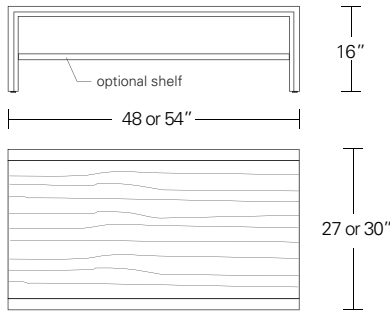

ARRIS COCKTAIL & SIDE TABLE

Rectangular Cocktail Table – Wood top

48"W x 27"D x 16"H
54"W x 30"D x 16"H