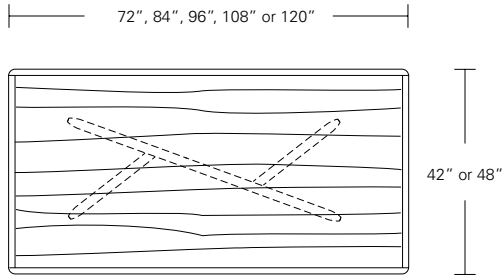

BEDS

LUNA BED	230
ARRIS BED	232
PLATEAU BED	234
VISTA BED	236

FINISHES

WALNUT	238
ASH	240
OAK & MAHOGANY	241
METALS & GLASS	242

KEMIZO TABLE

96W x 42D x 29H

Shown in Terra Walnut.

The Kemizo Table base features a main diagonal stretcher with angled offset legs. The profiled edges and radii soften the angular form of the table base. This streamlined all wood version has a compelling double profiled table top edge. Available with an optional metal inlay and in fixed or extension versions.

Kemizo Table

- 72" W x 42" D x 29" H
- 84" W x 42" D x 29" H
- 96" W x 42" D x 29" H
- 108" W x 42" D x 29" H
- 120" W x 48" D x 29" H

Kemizo Extension Table

- 72" W (104" w/two 16" leaves) x 42" D x 29 1/4" H
- 84" W (120" w/two 18" leaves) x 42" D x 29 1/4" H
- 96" W (132" w/two 18" leaves) x 42" D x 29 1/4" H
- 108" W (144" w/two 18" leaves) x 42" D x 29 1/4" H
- 120" W (156" w/two 18" leaves) x 48" D x 29 1/4" H