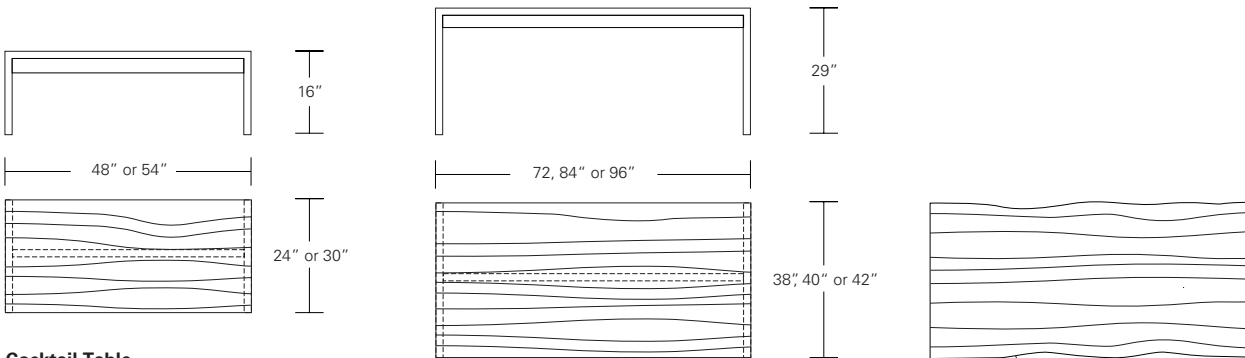

Cocktail Table

48"W x 24"D x 16"H
54"W x 30"D x 16"H

Table

72"W x 38"D x 29"H
84"W x 40"D x 29"H
96"W x 42"D x 29"H

live edge option
(depending on availability)

DESCRIPTION FINISH OPTIONS

Timbre Bench, Console, Table:

Solid wood wrap with waterfall grain (depending on slab availability).

Custom Orders:

Custom sizes, woods and finishes are available. Please request a price quotation.

Standard - Natural / Stained:

Ash, Bronze Ash, Burnt Ash, Ebonized Ash, Grey Ash, Mahogany, Medium Mahogany, Oak, Bluff Oak, Grey Oak, Fumed Oak, Walnut, Medium Walnut, Dark Walnut, Ebonized Walnut, Grey Walnut, Silver Walnut, Terra Walnut, Bronze Walnut, Claro Toned Walnut.

Premium - Cerused / Bleached:

Bleached Ash, Cerused Ash, Cerused Bronze Ash, Cerused Burnt Ash, Cerused Mahogany, Cerused Dark Mahogany, Bleached Walnut, Cerused Walnut, Cerused Grey Walnut, Cerused Silver Walnut, Cerused Bronze Walnut, Cerused Oak.