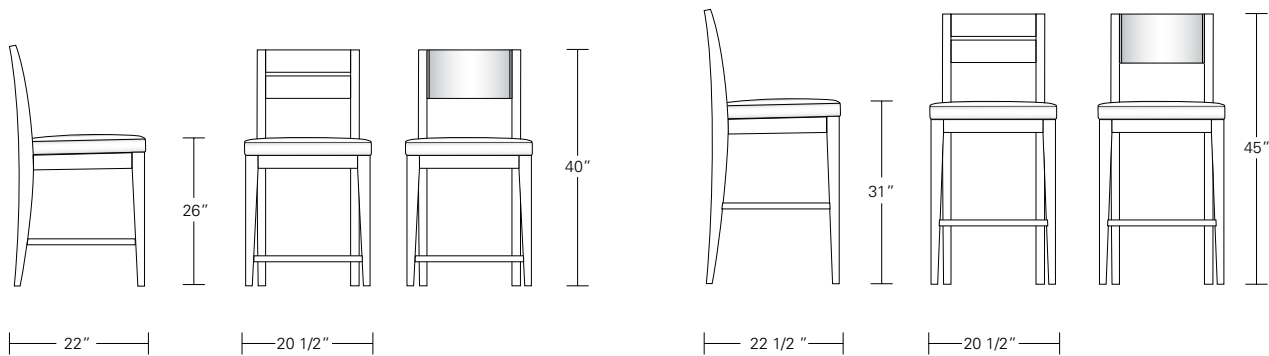

Arc Counter Stool

20 1/2"W x 22"D x 40"H

Arc Bar Stool

20 1/2"W x 22 1/2"D x 45"H

DESCRIPTION	FINISH OPTIONS	
Arc Chair and Stool: Solid wood frame with upholstered seat. Brushed aluminum toe rail on stool. Standard Options: COM or COL. Wood or upholstered back. Swivel seat. Custom Orders: Custom sizes, woods and finishes are available. Please request a price quotation.	Standard - Natural / Stained: Ash, Bronze Ash, Burnt Ash, Ebonized Ash, Grey Ash, Mahogany, Medium Mahogany, Oak, Bluff Oak, Grey Oak, Fumed Oak, Walnut, Medium Walnut, Dark Walnut, Ebonized Walnut, Grey Walnut, Silver Walnut, Terra Walnut, Bronze Walnut, Claro Toned Walnut.	Premium - Cerused / Bleached: Bleached Ash, Cerused Ash, Cerused Bronze Ash, Cerused Burnt Ash, Cerused Mahogany, Cerused Dark Mahogany, Bleached Walnut, Cerused Walnut, Cerused Grey Walnut, Cerused Silver Walnut, Cerused Bronze Walnut, Cerused Oak.
	Fabric and Leather Requirements COM: 3/4 yard for arm chair, side chair or stool. 54" wide plain fabric. Repeats and fabric less than 54" wide may require additional yardage. COL: 15 square feet for arm chair, side chair or stool. Hides need to be 50-55 square feet. Smaller hides may require additional square feet.