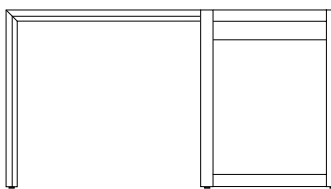

Return

DESCRIPTION	FINISH OPTIONS	
Arris Desk & Console: Profiled and mitered solid wood frame with veneer top. Levelers. Standard Options: Drawers, drawer dividers, shelves, leg wire-chase, wood grommets. Dark Bronze, satin or polished stainless steel pulls. Custom Orders: Custom sizes, woods and finishes are available. Please request a price quotation.	Standard - Natural / Stained: Ash, Bronze Ash, Burnt Ash, Ebonized Ash, Grey Ash, Mahogany, Medium Mahogany, Oak, Bluff Oak, Grey Oak, Fumed Oak, Walnut, Medium Walnut, Dark Walnut, Ebonized Walnut, Grey Walnut, Silver Walnut, Terra Walnut, Bronze Walnut, Claro Toned Walnut.	Premium - Cerused / Bleached: Bleached Ash, Cerused Ash, Cerused Bronze Ash, Cerused Burnt Ash, Cerused Mahogany, Cerused Dark Mahogany, Bleached Walnut, Cerused Walnut, Cerused Grey Walnut, Cerused Silver Walnut, Cerused Bronze Walnut, Cerused Oak.