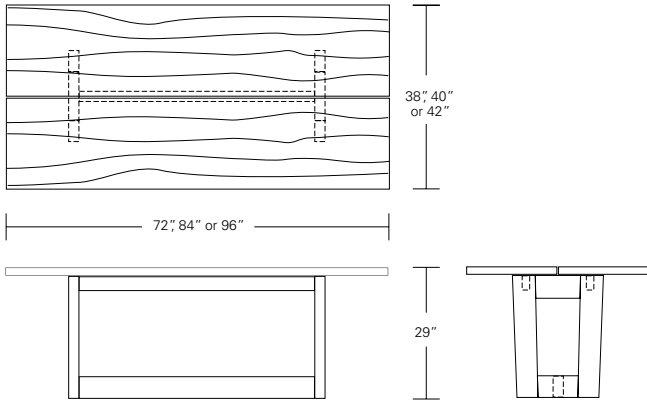

72"W (104"w/two 16"leaves) x 38"D x 29"H
 84"W (120"w/two 18"leaves) x 40"D x 29"H
 96"W (132"w/two 18"leaves) x 42"D x 29"H
 108"W (144"w/two 18"leaves) x 44"D x 29"H
 120"W (156"w/two 18"leaves) x 48"D x 29"H

48" W (68" w/one 20" leaf) x 48" D x 29" H
 54" W (74" w/one 20" leaf) x 54" D x 29" H
 60" W (84" w/one 24" leaf) x 60" D x 29" H
 66" W (90" w/one 24" leaf) x 66" D x 29" H
 72" W (96" w/one 24" leaf) x 72" D x 29" H

Roulette Extension Table

72"W (104" w/two 16" leaves) x 38"D x 29"H
 84"W (120" w/two 18" leaves) x 40"D x 29"H
 96"W (132" w/two 18" leaves) x 42"D x 29"H
 108"W (144" w/two 18" leaves) x 44"D x 29"H
 120"W (156" w/two 18" leaves) x 48"D x 29"H

DUETTE TABLE V-BASE

84W x 40D x 29H

Shown in Grey Walnut

The Duette V base has a more complex configuration than the standard Duette Table bases. The crux of the design being the hand-fitted three way intersection of its base members. Duette V Base Tables have solid wood plank style or custom slab tops and are available in a range of standard sizes and finishes.