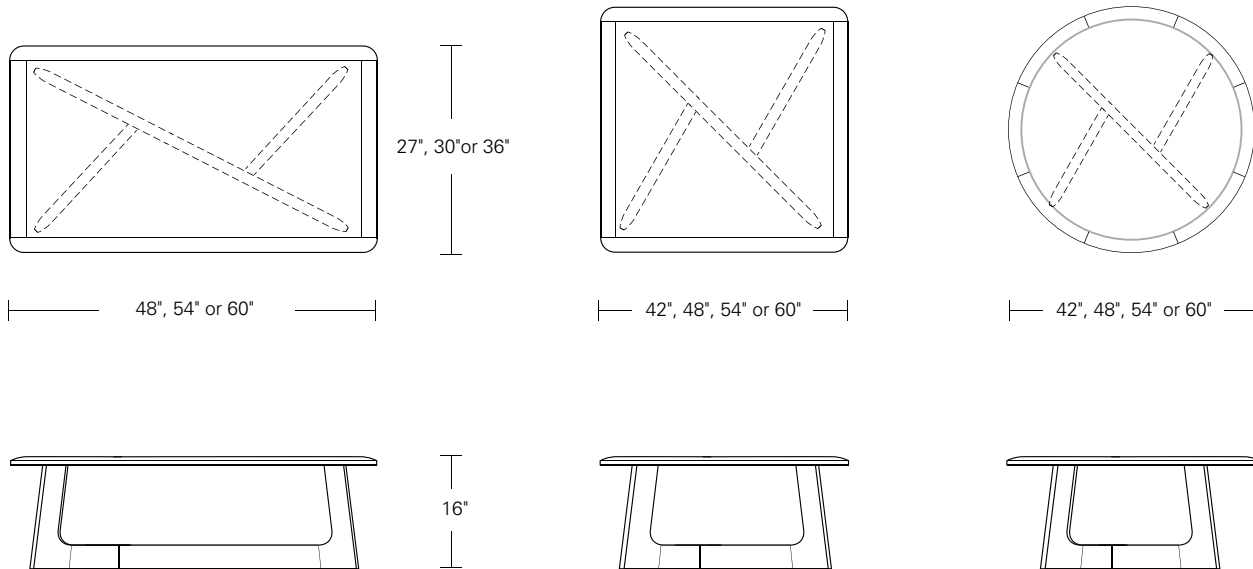

KEMIZO COCKTAIL TABLE

60W x 36D x 16H

Shown in Cered Bronze Walnut with Dark Bronze Inlays

The Kemizo Cocktail Table inspired by the South African Sesotho word for "outline." This design features a diagonal base stretcher with acute and obtuse leg angles, rounded corners, and softened profiles. An optional metal inlay follows the edges of the table top and base highlighting its linear form.