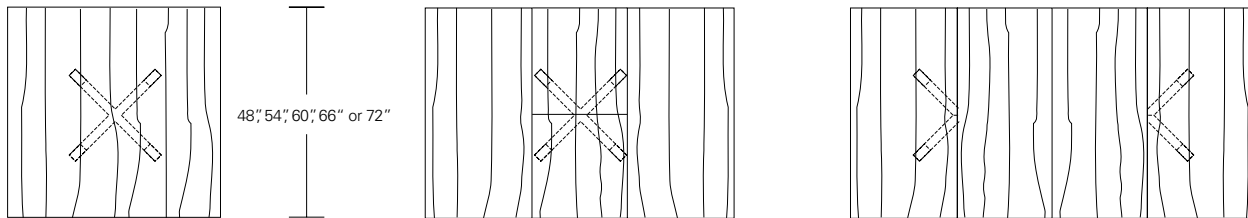

Pointe Square Table

42"W x 42"D x 29"H
48"W x 48"D x 29"H
54"W x 54"D x 29"H
60"W x 60"D x 29"H
66"W x 66"D x 29"H
72"W x 72"D x 29"H

Square Extension Table (with self storing leaf)

48"W (72" w/one 24" leaf) x 48"D x 29"H
54"W (78" w/one 24" leaf) x 54"D x 29"H
60"W (84" w/one 24" leaf) x 60"D x 29"H
66"W (90" w/one 24" leaf) x 66"D x 29"H
72"W (96" w/one 24" leaf) x 72"D x 29"H

Square Split Base Extension Table

48"W (96" w/two 24" leaves) x 48"D x 29"H
54"W (102" w/two 24" leaves) x 54"D x 29"H
60"W (108" w/two 24" leaves) x 60"D x 29"H
66"W (114" w/two 24" leaves) x 66"D x 29"H
72"W (120" w/two 24" leaves) x 72"D x 29"H