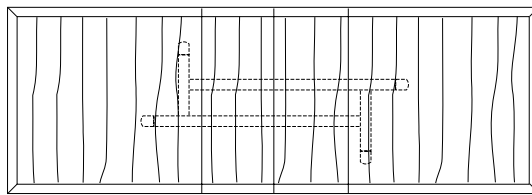

72", 84", 96", 108" or 120"

104", 120", 132", 144" or 156"
| 16 or 18" | 16 or 18" |