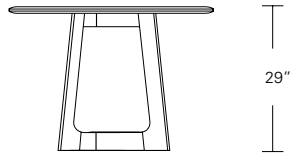

Kemizo Table

- 72" W x 42" D x 29" H
- 84" W x 42" D x 29" H
- 96" W x 42" D x 29" H
- 108" W x 42" D x 29" H
- 120" W x 48" D x 29" H

Kemizo Extension Table

- 72" W (104" w/two 16" leaves) x 42" D x 29 1/4" H
- 84" W (120" w/two 18" leaves) x 42" D x 29 1/4" H
- 96" W (132" w/two 18" leaves) x 42" D x 29 1/4" H
- 108" W (144" w/two 18" leaves) x 42" D x 29 1/4" H
- 120" W (156" w/two 18" leaves) x 48" D x 29 1/4" H

Kemizo Round Table

42"W x 42"D x 29"H
 48"W x 48"D x 29"H
 54"W x 54"D x 29"H
 60"W x 60"D x 29"H
 66"W x 66"D x 29"H
 72"W x 72"D x 29"H

Round Extension Table (w/self-storing leaf)

48"W (68"w/one 20"leaf) x 48"D x 29"H
 54"W (74"w/one 20"leaf) x 54"D x 29"H
 60"W (84"w/one 24"leaf) x 60"D x 29"H
 66"W (90"w/one 24"leaf) x 66"D x 29"H
 72"W (96"w/one 24"leaf) x 72"D x 29"H