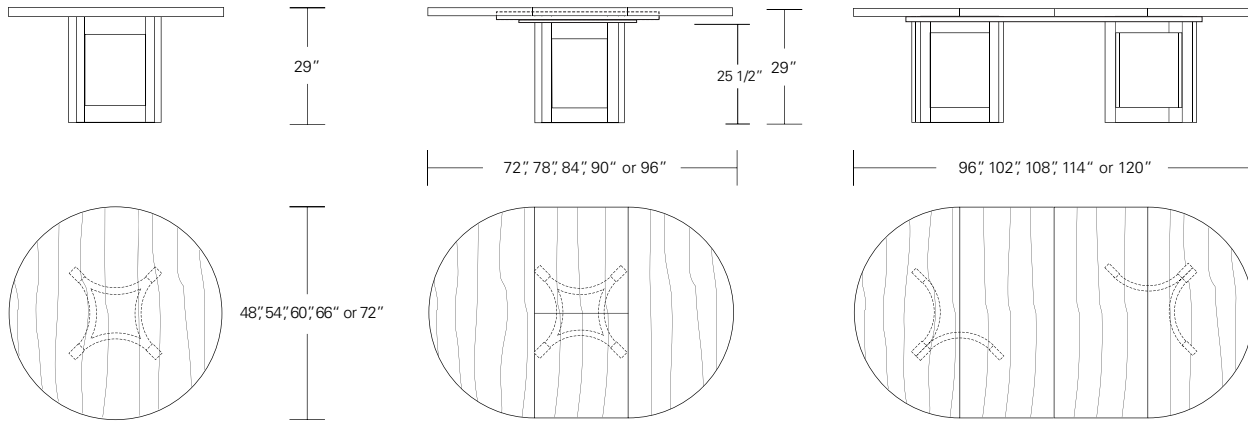

NEXUS ROUND & SQUARE TABLE

Nexus Round Table

48"W x 48"D x 29"H
 54"W x 54"D x 29"H
 60"W x 60"D x 29"H
 66"W x 66"D x 29"H
 72"W x 72"D x 29"H

Round Extension Table (with self storing leaf)

48"W (72" w/one 24" leaf) x 48"D x 29"H
 54"W (78" w/one 24" leaf) x 54"D x 29"H
 60"W (84" w/one 24" leaf) x 60"D x 29"H
 66"W (90" w/one 24" leaf) x 66"D x 29"H
 72"W (96" w/one 24" leaf) x 72"D x 29"H