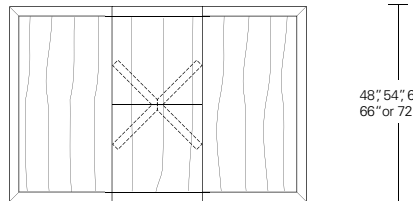

Verona Round Table

42"W x 42"D x 29"H
 48"W x 48"D x 29"H
 54"W x 54"D x 29"H
 60"W x 60"D x 29"H
 66"W x 66"D x 29"H
 72"W x 72"D x 29"H

Round Extension Table (w/self-storing leaf)

48"W (68" w/one 20" leaf) x 48"D x 29"H
 54"W (74" w/one 20" leaf) x 54"D x 29"H
 60"W (84" w/one 24" leaf) x 60"D x 29"H
 66"W (90" w/one 24" leaf) x 66"D x 29"H
 72"W (96" w/one 24" leaf) x 72"D x 29"H

Split Base Round Extension Table

48"W (96" w/two 24" leaves) x 48"D x 29"H
 54"W (102" w/two 24" leaves) x 54"D x 29"H
 60"W (108" w/two 24" leaves) x 60"D x 29"H
 66"W (114" w/two 24" leaves) x 66"D x 29"H
 72"W (120" w/two 24" leaves) x 72"D x 29"H

Verona Square Table

42"W x 42"D x 29"H
 48"W x 48"D x 29"H
 54"W x 54"D x 29"H
 60"W x 60"D x 29"H
 66"W x 66"D x 29"H
 72"W x 72"D x 29"H

Square Extension Table (w/self-storing leaf)

48"W (68" w/one 20" leaf) x 48"D x 29"H
 54"W (74" w/one 20" leaf) x 54"D x 29"H
 60"W (84" w/one 24" leaf) x 60"D x 29"H
 66"W (90" w/one 24" leaf) x 66"D x 29"H
 72"W (96" w/one 24" leaf) x 72"D x 29"H