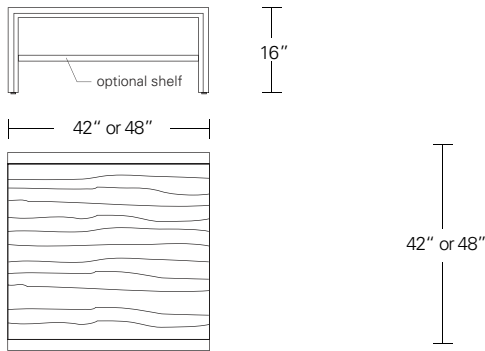

Square Cocktail Table – Wood top

42"W x 42"D x 16"H
48"W x 48"D x 16"H