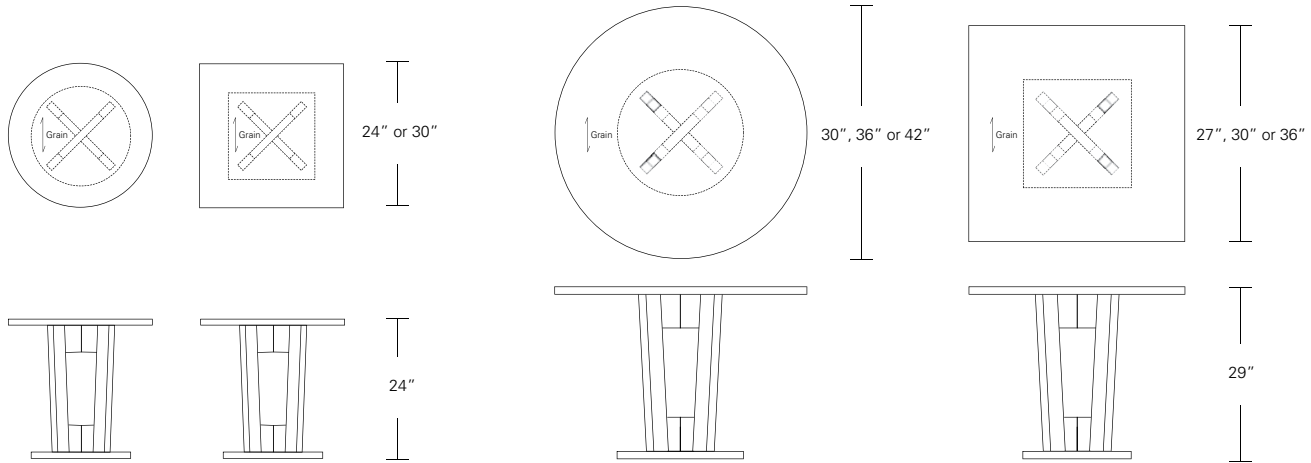

Cafe Table with optional stainless steel base shown with Cadet Bar Stools.

SOLO TABLE

36W x 36D x 29H

Shown in Walnut with optional solid wood top.

Sit, drink or dine at this modest table design with it's intersecting pedestal structure. Available with a veneer or solid wood plank top. The plinth style base comes standard in solid wood or in optional stainless steel or dark bronze metal.