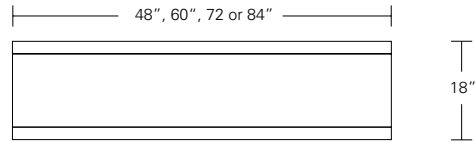

ARRIS CONSOLE, DESK & OTTOMAN

Console

DESCRIPTION	FINISH OPTIONS	
Arris Side Table, Console & Desk: Profiled and mitered solid wood frame with veneer top. Levelers. Standard Options: Drawers, drawer dividers, shelves. Dark bronze, satin or polished stainless steel pulls. Custom Orders: Custom sizes, woods and finishes are available. Please request a price quotation.	Standard - Natural / Stained: Ash, Bronze Ash, Burnt Ash, Ebonized Ash, Grey Ash, Mahogany, Medium Mahogany, Oak, Bluff Oak, Grey Oak, Fumed Oak, Walnut, Medium Walnut, Dark Walnut, Ebonized Walnut, Grey Walnut, Silver Walnut, Terra Walnut, Bronze Walnut, Claro Toned Walnut.	Premium - Cerused / Bleached: Bleached Ash, Cerused Ash, Cerused Bronze Ash, Cerused Burnt Ash, Cerused Mahogany, Cerused Dark Mahogany, Bleached Walnut, Cerused Walnut, Cerused Grey Walnut, Cerused Silver Walnut, Cerused Bronze Walnut, Cerused Oak.