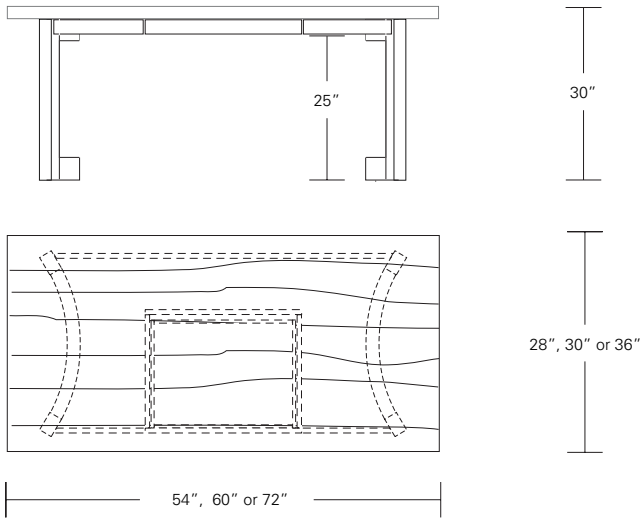

Nexus Desk

- 54"W x 28"D x 30"H
- 60"W x 30"D x 30"H
- 72"W x 36"D x 30"H

DESCRIPTION	FINISH OPTIONS	
Nexus Desk: Veneer top with solid wood or thick veneer edging. Curved base with solid wood vertical frame members. Concealed drawer pull. Standard Options: Add drawer dividers. Delete drawer. Custom Orders: Custom sizes, woods, veneer patterns and finishes are available. Please request a price quotation.	Standard - Natural / Stained: Ash, Bronze Ash, Burnt Ash, Ebonized Ash, Grey Ash, Mahogany, Medium Mahogany, Oak, Bluff Oak, Grey Oak, Fumed Oak, Walnut, Medium Walnut, Dark Walnut, Ebonized Walnut, Grey Walnut, Silver Walnut, Terra Walnut, Bronze Walnut, Claro Toned Walnut.	Premium - Cerused / Bleached: Bleached Ash, Cerused Ash, Cerused Bronze Ash, Cerused Burnt Ash, Cerused Mahogany, Cerused Dark Mahogany, Bleached Walnut, Cerused Walnut, Cerused Grey Walnut, Cerused Silver Walnut, Cerused Bronze Walnut, Cerused Oak.