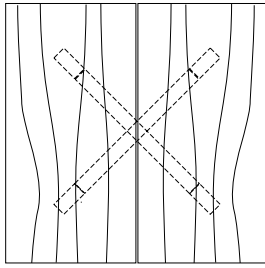

42", 48", 54" or 60"