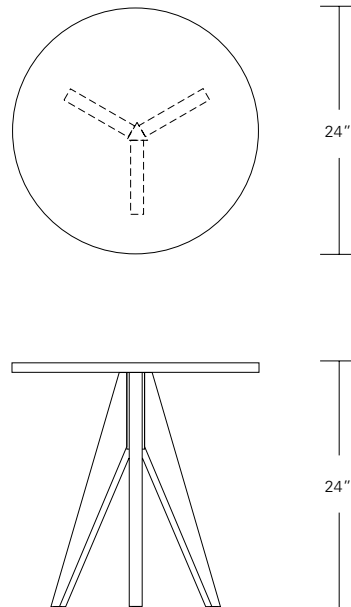

Piccolo Side Table

24"W x 24"D x 24"H

DESCRIPTION	FINISH OPTIONS	
Piccolo Side Table: Veneer top. Solid wood legs with levelers. Standard Options: Figured veneers. Custom Orders: Custom sizes, woods and finishes are available. Please request a price quotation.	Standard - Natural / Stained: Ash, Bronze Ash, Burnt Ash, Ebonized Ash, Grey Ash, Mahogany, Medium Mahogany, Oak, Bluff Oak, Grey Oak, Fumed Oak, Walnut, Medium Walnut, Dark Walnut, Ebonized Walnut, Grey Walnut, Silver Walnut, Terra Walnut, Bronze Walnut, Claro Toned Walnut.	Premium - Cerused / Bleached: Bleached Ash, Cerused Ash, Cerused Bronze Ash, Cerused Burnt Ash, Cerused Mahogany, Cerused Dark Mahogany, Bleached Walnut, Cerused Walnut, Cerused Grey Walnut, Cerused Silver Walnut, Cerused Bronze Walnut, Cerused Oak.