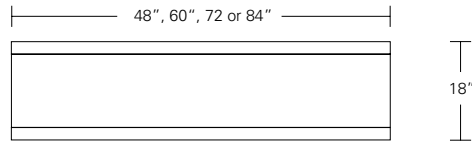

Console

DESCRIPTION	FINISH OPTIONS	
Arris Side Table, Console & Desk: Profiled and mitered solid wood frame with veneer top. Levelers. Standard Options: Drawers, drawer dividers, shelves, leg wire-chase, wood grommets. DarkBronze, satin or polished stainless steel pulls. Custom Orders: Custom sizes, woods and finishes are available. Please request a price quotation.	Standard - Natural / Stained: Ash, Bronze Ash, Burnt Ash, Ebonized Ash, Grey Ash, Mahogany, Medium Mahogany, Oak, Bluff Oak, Grey Oak, Fumed Oak, Walnut, Medium Walnut, Dark Walnut, Ebonized Walnut, Grey Walnut, Silver Walnut, Terra Walnut, Bronze Walnut, Claro Toned Walnut.	Premium - Cerused / Bleached: Bleached Ash, Cerused Ash, Cerused Bronze Ash, Cerused Burnt Ash, Cerused Mahogany, Cerused Dark Mahogany, Bleached Walnut, Cerused Walnut, Cerused Grey Walnut, Cerused Silver Walnut, Cerused Bronze Walnut, Cerused Oak.