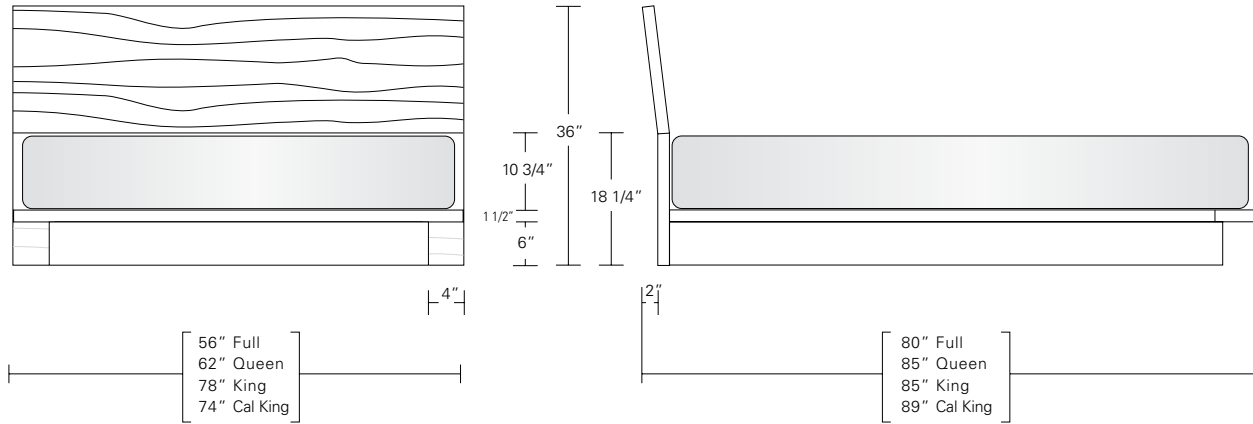

Plateau Bed (with platform, mattress required)