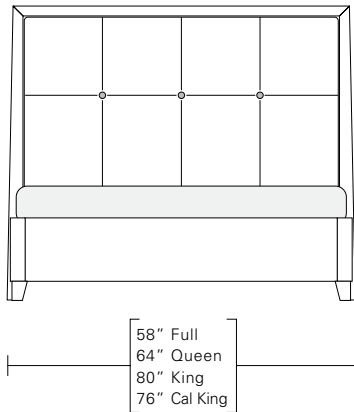

VISTA BED

QUEEN 64W x 89D x 54H

Shown in Grey Walnut with COM.

With its sloping, high-backed headboard, this bed recalls the sleekly streamlined shapes of 1930s-era design. The headboard has a luxuriously tailored three button and double-stitched upholstered panel with a finished wood back. Available with wood or upholstered side rails.