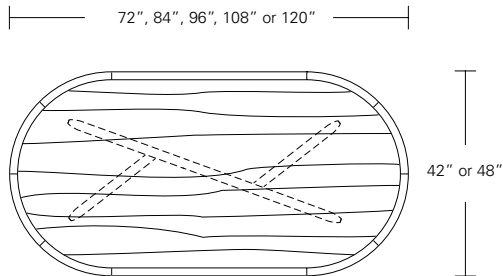

KEMIZO EXTENSION TABLE

84 W x 42 D x 29 1/4 H
(102W w/1 LEAF, 120W w/2 LEAVES)

Extension version shown with self-storing pivoting leaves in Terra Walnut and optional Medium Bronze inlay.

The Kemizo Table features a diagonal linear gesture with rounded corners, softened profiles and an optional metal inlay. The Kemizo Extension Table includes two standard leaves or as shown with self-storing pivoting leaves that fold neatly in the base of the table.

Kemizo Table

- 72" W x 42" D x 29" H
- 84" W x 42" D x 29" H
- 96" W x 42" D x 29" H
- 108" W x 42" D x 29" H
- 120" W x 48" D x 29" H

Kemizo Extension Table

- 72" W (104" w/two 16" leaves) x 42" D x 29 1/4" H
- 84" W (120" w/two 18" leaves) x 42" D x 29 1/4" H
- 96" W (132" w/two 18" leaves) x 42" D x 29 1/4" H
- 108" W (144" w/two 18" leaves) x 42" D x 29 1/4" H
- 120" W (156" w/two 18" leaves) x 48" D x 29 1/4" H

KEMIZO RACETRACK TABLE

96 W x 42 D x 29 1/4 H
(114W w/1 LEAF, 132W w/2 LEAVES)

Extension version shown with self-storing pivoting leaves in in Bluff Oak and optional Satin Brass inlay.

The Kemizo Table features a diagonal linear gesture with rounded corners, softened profiles and an optional metal inlay. The Kemizo Extension Table includes two standard leaves or as shown with self-storing pivoting leaves that fold neatly in the base of the table.