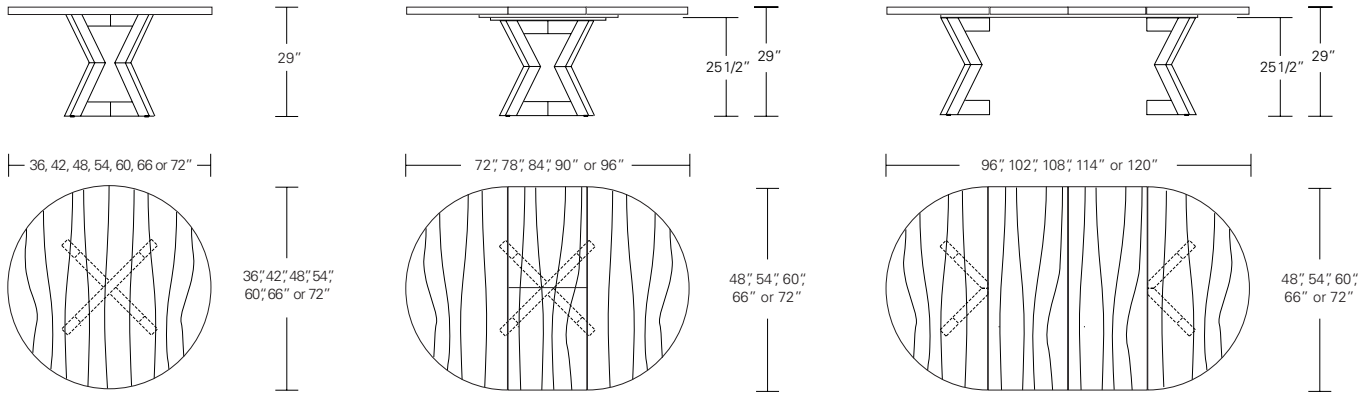

BOWTIE TABLE

Bowtie Round Table

36" W x 36" D x 29" H
 42" W x 42" D x 29" H
 48" W x 48" D x 29" H
 54" W x 54" D x 29" H
 60" W x 60" D x 29" H
 66" W x 66" D x 29" H
 72" W x 72" D x 29" H

Bowtie Round Extension Table (with self-storing leaf)