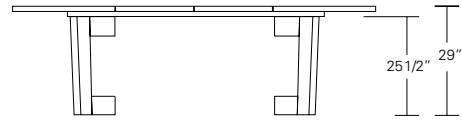

DUETTE ROUND EXTENSION TABLE - SPLIT BASE

**48W x 48D x 29H
(72W-1 LEAF, 96W-2 LEAVES)**

Shown in Walnut.

This Duette Table features a solid wood table top and base which divide in two as leaves are added to expand the top. Hand selected boards are color and grain matched to create visual unity. Duette rounds are available in a variety of sizes, numerous finishes, with a fixed top or extension versions.

DUETTE ROUND & SQUARE TABLES

48", 54", 60", 66" or 72"

48", 54", 60", 66" or 72"

Duette Round Table

48"W x 48"D x 29"H
54"W x 54"D x 29"H
60"W x 60"D x 29"H
66"W x 66"D x 29"H
72"W x 72"D x 29"H

72", 78", 84", 90" or 96"

48", 54", 60", 66" or 72"

Duette Round Extension Table (with one leaf)

48"W (72" w/one 24" leaf) x 48"D x 29"H
54"W (78" w/one 24" leaf) x 54"D x 29"H
60"W (84" w/one 24" leaf) x 60"D x 29"H
66"W (90" w/one 24" leaf) x 66"D x 29"H
72"W (96" w/one 24" leaf) x 72"D x 29"H

96", 102", 108", 114" or 120"

48", 54", 60", 66" or 72"

Duette Round Extension Table (split base with two leaves)

48"W (96" w/two 24" leaves) x 48"D x 29"H
54"W (102" w/two 24" leaves) x 54"D x 29"H
60"W (108" w/two 24" leaves) x 60"D x 29"H
66"W (114" w/two 24" leaves) x 66"D x 29"H
72"W (120" w/two 24" leaves) x 72"D x 29"H