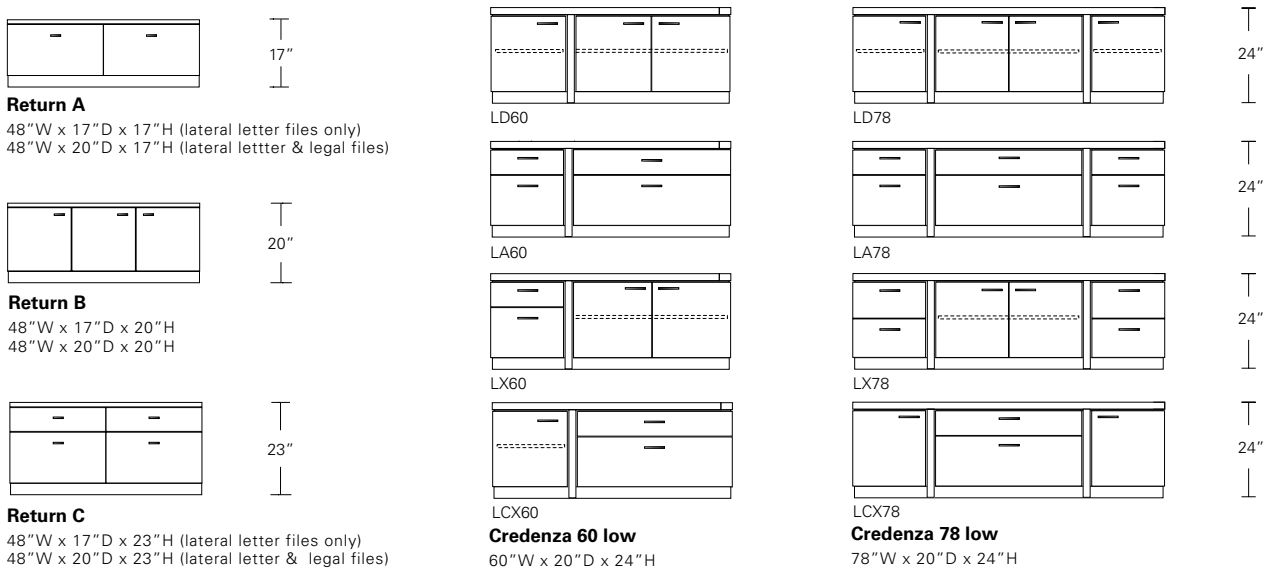

Return A

- 48" W x 17" D x 17" H (lateral letter files only)
- 48" W x 20" D x 17" H (lateral letter & legal files)

Return B

- 48" W x 17" D x 20" H
- 48" W x 20" D x 20" H

Return C

- 48" W x 17" D x 23" H (lateral letter files only)
- 48" W x 20" D x 23" H (lateral letter & legal files)

Credenza 60

60" W x 20" D x 30" H

Credenza 78

78" W x 20" D x 30" H

LD60

LD78

LA60

LA78

LX60

LX78

LCX60

Credenza 60 low

60" W x 20" D x 24" H

LCX78

Credenza 78 low

78" W x 20" D x 24" H

DESCRIPTION	FINISH OPTIONS	
Offset Desk: Veneer top with solid wood frame. Solid wood base with levelers. Hinged top with perimeter reveal for wire management. Standard Options: Bar pulls in dark bronze, satin or polished stainless steel. Custom Orders: Custom sizes, woods, veneer patterns and finishes are available. Please request a price quotation.	Standard - Natural / Stained: Ash, Bronze Ash, Burnt Ash, Ebonized Ash, Grey Ash, Mahogany, Medium Mahogany, Oak, Bluff Oak, Grey Oak, Fumed Oak, Walnut, Medium Walnut, Dark Walnut, Ebonized Walnut, Grey Walnut, Silver Walnut, Terra Walnut, Bronze Walnut, Claro Toned Walnut.	Premium - Cerused / Bleached: Bleached Ash, Cerused Ash, Cerused Bronze Ash, Cerused Burnt Ash, Cerused Mahogany, Cerused Dark Mahogany, Bleached Walnut, Cerused Walnut, Cerused Grey Walnut, Cerused Silver Walnut, Cerused Bronze Walnut, Cerused Oak.