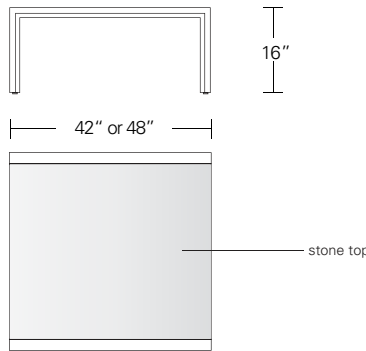

Square Cocktail Table – Leather or Stone top

42"W x 42"D x 16"H
48"W x 48"D x 16"H