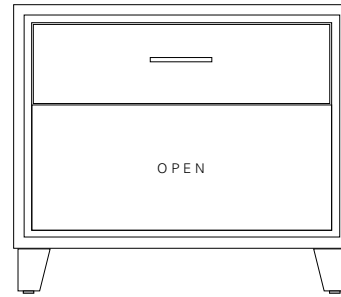

Arris Night Cabinet C
(one drawer, open below)