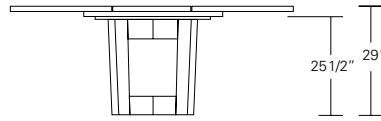

Extension version with one leaf

DUETTE SQUARE TABLE

72W x 72D x 29H

Shown in Oak.

The interlocking base of the Duette Square Table supports two large slabs of solid wood. An artistic selection of random matched planks celebrate the informal beauty of natural wood. Smoothly finished end grain highlights its unique visual nuances. Extension versions with one or two leaves are available.

DUETTE ROUND & SQUARE TABLES

48", 54", 60", 66" or 72"

48", 54", 60",
66" or 72"

Duette Round Table

48"W x 48"D x 29"H
54"W x 54"D x 29"H
60"W x 60"D x 29"H
66"W x 66"D x 29"H
72"W x 72"D x 29"H

72", 78", 84", 90" or 96"

25 1/2" 29"

48", 54", 60",
66" or 72"

Duette Round Extension Table (with one leaf)

48"W (72" w/one 24" leaf) x 48"D x 29"H
54"W (78" w/one 24" leaf) x 54"D x 29"H
60"W (84" w/one 24" leaf) x 60"D x 29"H
66"W (90" w/one 24" leaf) x 66"D x 29"H
72"W (96" w/one 24" leaf) x 72"D x 29"H

96", 102", 108", 114" or 120"

48", 54", 60",
66" or 72"

Duette Round Extension Table (split base with two leaves)

48"W (96" w/two 24" leaves) x 48"D x 29"H
54"W (102" w/two 24" leaves) x 54"D x 29"H
60"W (108" w/two 24" leaves) x 60"D x 29"H
66"W (114" w/two 24" leaves) x 66"D x 29"H
72"W (120" w/two 24" leaves) x 72"D x 29"H