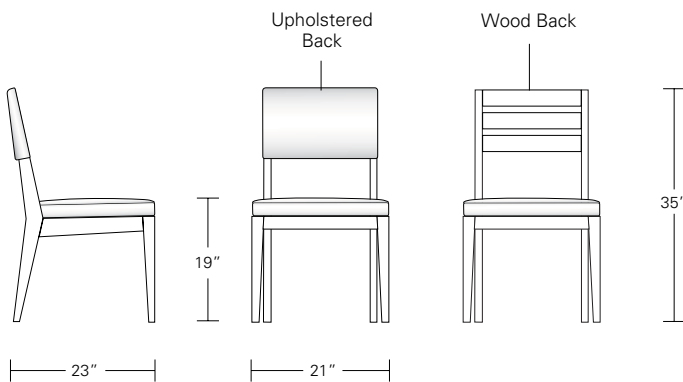

Chevron Chair

21"W x 23"D x 35"H