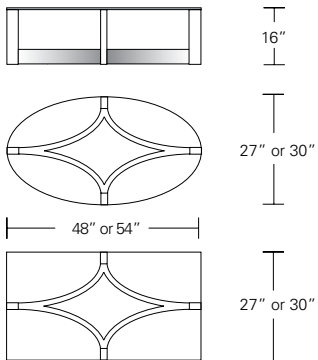

Oval or Rectangular Glass Top

48"W x 27"D x 16"H
54"W x 30"D x 16"H