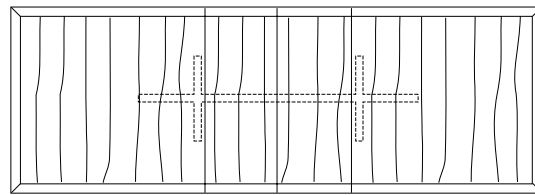

Kemizo Table

- 72" W x 42" D x 29" H
- 84" W x 42" D x 29" H
- 96" W x 42" D x 29" H
- 108" W x 42" D x 29" H
- 120" W x 48" D x 29" H

Kemizo Extension Table

- 72" W (104" w/two 16" leaves) x 42" D x 29 1/4" H
- 84" W (120" w/two 18" leaves) x 42" D x 29 1/4" H
- 96" W (132" w/two 18" leaves) x 42" D x 29 1/4" H
- 108" W (144" w/two 18" leaves) x 42" D x 29 1/4" H
- 120" W (156" w/two 18" leaves) x 48" D x 29 1/4" H

VERONA EXTENSION TABLE

**84W x 40D x 29H
(120W with two 18" LEAVES)**

Shown in Silver Walnut.

The Verona Table features a tapered base formed with modern fluid lines connecting the legs and criss-crossing stretchers. The table top's beveled profile compliments the divergent angles of the table base. Verona tables are available in a variety of shapes and sizes, fixed or extension versions and in a wide selection of finishes.

72", 84", 96", 108" or 120"

104", 120", 132", 144" or 156"
 | 16 or 18" | 16 or 18" |

Verona Table

72"W x 38"D x 29"H
 84"W x 40"D x 29"H
 96"W x 42"D x 29"H
 108"W x 44"D x 29"H
 120"W x 48"D x 29"H

Verona Extension Table

72"W (104"w/two 16"leaves) x 38"D x 29"H
 84"W (120"w/two 18"leaves) x 40"D x 29"H
 96"W (132"w/two 18"leaves) x 42"D x 29"H
 108"W (144"w/two 18"leaves) x 44"D x 29"H
 120"W (156"w/two 18"leaves) x 48"D x 29"H