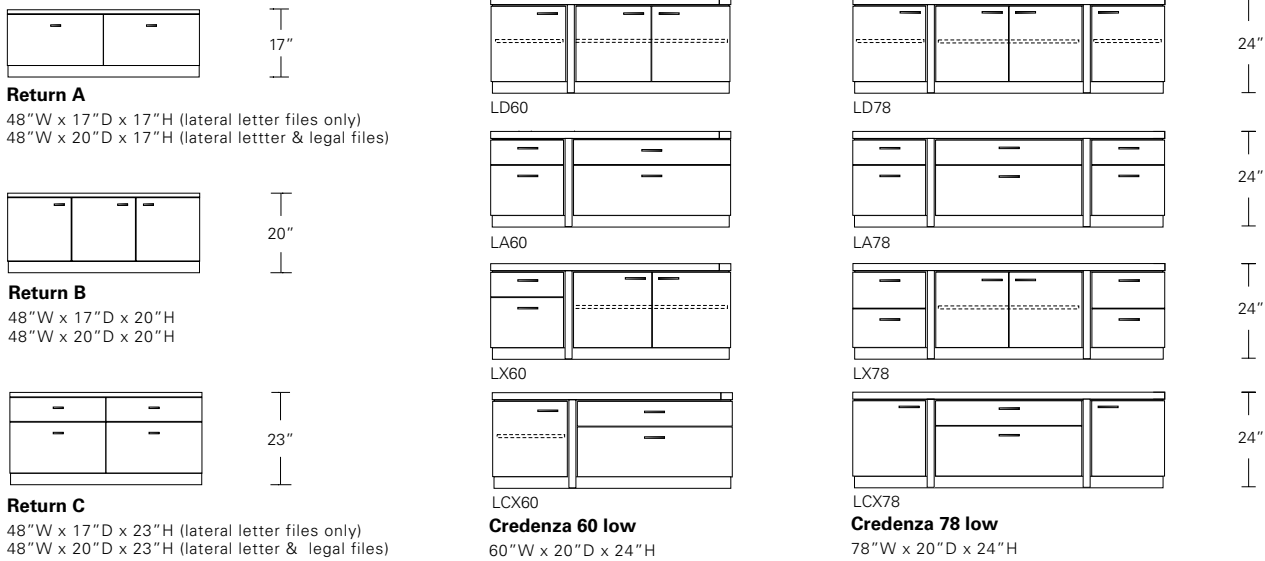

OFFSET DESK & CREDENZA

DESCRIPTION	FINISH OPTIONS	
Offset Desk: Veneer top with solid wood frame. Solid wood base with levelers. Hinged top with perimeter reveal for wire management. Standard Options: Bar pulls in dark bronze, satin or polished stainless steel. Custom Orders: Custom sizes, woods, veneer patterns and finishes are available. Please request a price quotation.	Standard - Natural / Stained: Ash, Bronze Ash, Burnt Ash, Ebonized Ash, Grey Ash, Mahogany, Medium Mahogany, Oak, Bluff Oak, Grey Oak, Fumed Oak, Walnut, Medium Walnut, Dark Walnut, Ebonized Walnut, Grey Walnut, Silver Walnut, Terra Walnut, Bronze Walnut, Claro Toned Walnut.	Premium - Cerused / Bleached: Bleached Ash, Cerused Ash, Cerused Bronze Ash, Cerused Burnt Ash, Cerused Mahogany, Cerused Dark Mahogany, Bleached Walnut, Cerused Walnut, Cerused Grey Walnut, Cerused Silver Walnut, Cerused Bronze Walnut, Cerused Oak.