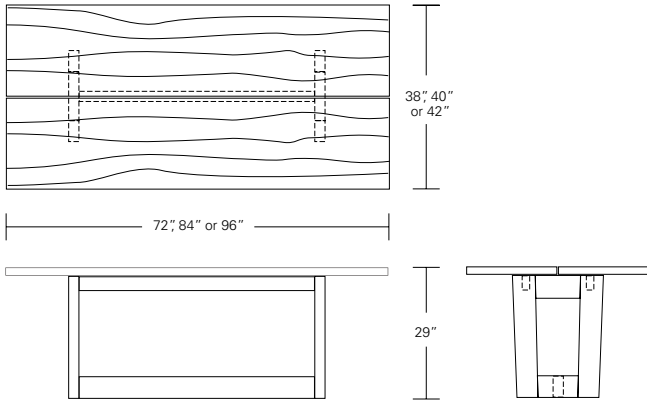

Duette Table

72\"/>