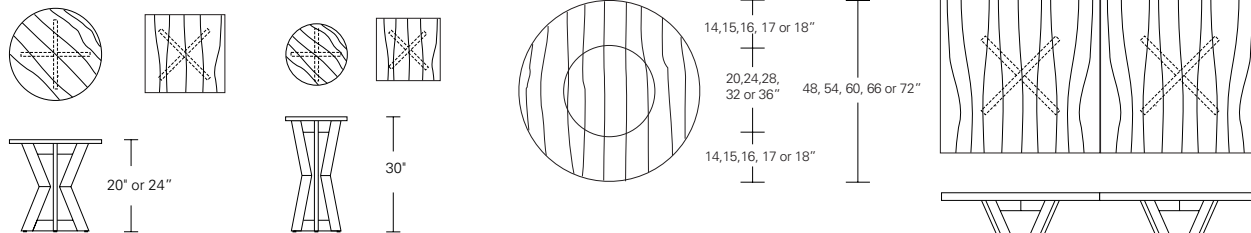

Bowtie Side Table

(round or square)

20" W x 20" D x 20" H
24" W x 24" D x 20" H
24" W x 24" D x 24" H
30" W x 30" D x 24" H

Bowtie Pedestal

(round or square)

16" W x 16" D x 30" H

Lazy Susan Option

Bowtie Square Tables Paired

(2 square tables joined by optional table pairing feature)

DESCRIPTION	FINISH OPTIONS	
Bowtie Table: Veneer top. Solid wood base with levelers. Standard Options: Lazy susan or inset lazy susan, table-pairing feature. Reverse diamond, diamond or sunburst veneer pattern. Custom Orders: Custom sizes, woods and finishes are available. Please request a price quotation.	Standard - Natural / Stained: Ash, Bronze Ash, Burnt Ash, Ebonized Ash, Grey Ash, Mahogany, Medium Mahogany, Oak, Bluff Oak, Grey Oak, Fumed Oak, Walnut, Medium Walnut, Dark Walnut, Ebonized Walnut, Grey Walnut, Silver Walnut, Terra Walnut, Bronze Walnut, Claro Toned Walnut.	Premium - Cerused / Bleached: Bleached Ash, Cerused Ash, Cerused Bronze Ash, Cerused Burnt Ash, Cerused Mahogany, Cerused Dark Mahogany, Bleached Walnut, Cerused Walnut, Cerused Grey Walnut, Cerused Silver Walnut, Cerused Bronze Walnut, Cerused Oak.