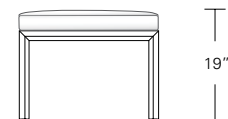

Arris Ottoman