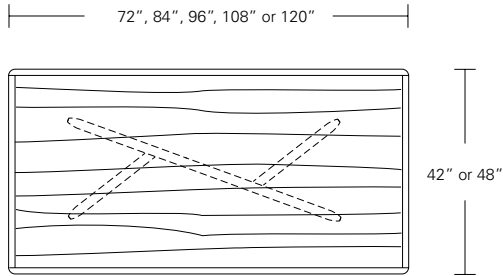

Split Base Round Extension Table

48"W (96"w/two 24"leaves) x 48"D x 29"H
 54"W (102"w/two 24"leaves) x 54"D x 29"H
 60"W (108"w/two 24"leaves) x 60"D x 29"H
 66"W (114"w/two 24"leaves) x 66"D x 29"H
 72"W (120"w/two 24"leaves) x 72"D x 29"H

Kemizo Square Table

42"W x 42"D x 29"H
 48"W x 48"D x 29"H
 54"W x 54"D x 29"H
 60"W x 60"D x 29"H
 66"W x 66"D x 29"H
 72"W x 72"D x 29"H

Square Extension Table (w/self-storing leaf)

48"W (68"w/one 20"leaf) x 48"D x 29"H
 54"W (74"w/one 20"leaf) x 54"D x 29"H
 60"W (84"w/one 24"leaf) x 60"D x 29"H
 66"W (90"w/one 24"leaf) x 66"D x 29"H
 72"W (96"w/one 24"leaf) x 72"D x 29"H

Split Base Square Extension Table

48"W (96"w/two 24"leaves) x 48"D x 29"H
 54"W (102"w/two 24"leaves) x 54"D x 29"H
 60"W (108"w/two 24"leaves) x 60"D x 29"H
 66"W (114"w/two 24"leaves) x 66"D x 29"H
 72"W (120"w/two 24"leaves) x 72"D x 29"H

KEMIZO EXTENSION TABLE

84 W x 42 D x 29 1/4 H
(102W w/1 LEAF, 120W w/2 LEAVES)

Extension version shown with self-storing pivoting leaves in Terra Walnut and optional Medium Bronze inlay.

The Kemizo Table features a diagonal linear gesture with rounded corners, softened profiles and an optional metal inlay. The Kemizo Extension Table includes two standard leaves or as shown with self-storing pivoting leaves that fold neatly in the base of the table.