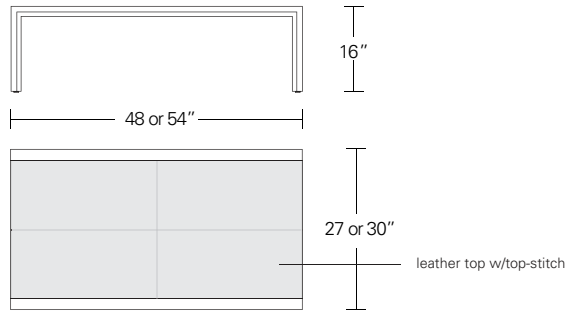

Rectangular Cocktail Table – Leather or Stone top

48"W x 27"D x 16"H
54"W x 30"D x 16"H