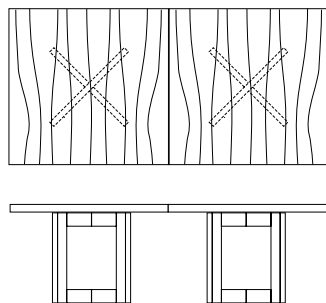

Pointe Square Tables Paired

(two square tables joined by optional table pairing feature)