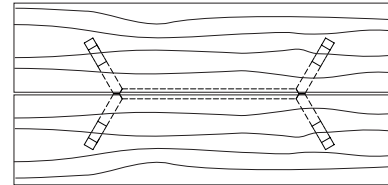

Duette Table V Base