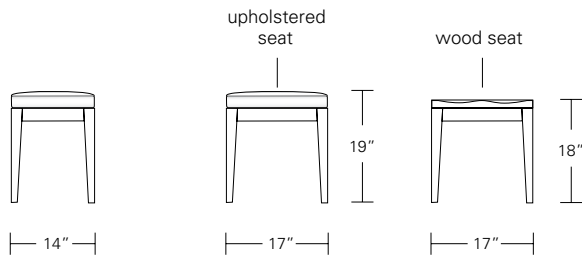

Comrade Stool

17"W x 14"D x 19"H