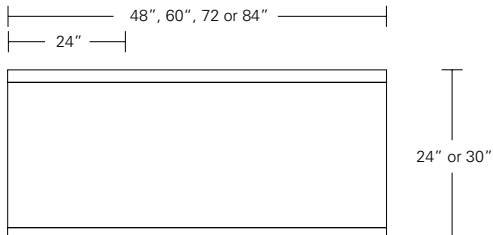

ARRIS CONSOLE, DESK & OTTOMAN

Return

DESCRIPTION	FINISH OPTIONS	
Arris Side Table, Console & Desk: Profiled and mitered solid wood frame with veneer top. Levelers. Standard Options: Drawers, drawer dividers, shelves. Dark bronze, satin or polished stainless steel pulls. Custom Orders: Custom sizes, woods and finishes are available. Please request a price quotation.	Standard - Natural / Stained: Ash, Bronze Ash, Burnt Ash, Ebonized Ash, Grey Ash, Mahogany, Medium Mahogany, Oak, Bluff Oak, Grey Oak, Fumed Oak, Walnut, Medium Walnut, Dark Walnut, Ebonized Walnut, Grey Walnut, Silver Walnut, Terra Walnut, Bronze Walnut, Claro Toned Walnut.	Premium - Cerused / Bleached: Bleached Ash, Cerused Ash, Cerused Bronze Ash, Cerused Burnt Ash, Cerused Mahogany, Cerused Dark Mahogany, Bleached Walnut, Cerused Walnut, Cerused Grey Walnut, Cerused Silver Walnut, Cerused Bronze Walnut, Cerused Oak.