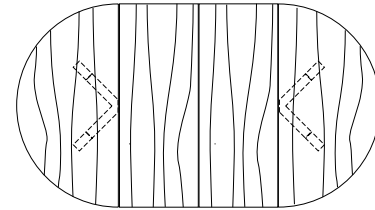

25 1/2" 29"

48", 54", 60",
66" or 72"

Duette Round Extension Table (with one leaf)

48"W (72" w/one 24" leaf) x 48"D x 29"H
54"W (78" w/one 24" leaf) x 54"D x 29"H
60"W (84" w/one 24" leaf) x 60"D x 29"H
66"W (90" w/one 24" leaf) x 66"D x 29"H
72"W (96" w/one 24" leaf) x 72"D x 29"H

96", 102", 108", 114" or 120"

25 1/2" 29"

48", 54", 60",
66" or 72"

Duette Round Extension Table (split base with two leaves)

48"W (96" w/two 24" leaves) x 48"D x 29"H
54"W (102" w/two 24" leaves) x 54"D x 29"H
60"W (108" w/two 24" leaves) x 60"D x 29"H
66"W (114" w/two 24" leaves) x 66"D x 29"H
72"W (120" w/two 24" leaves) x 72"D x 29"H