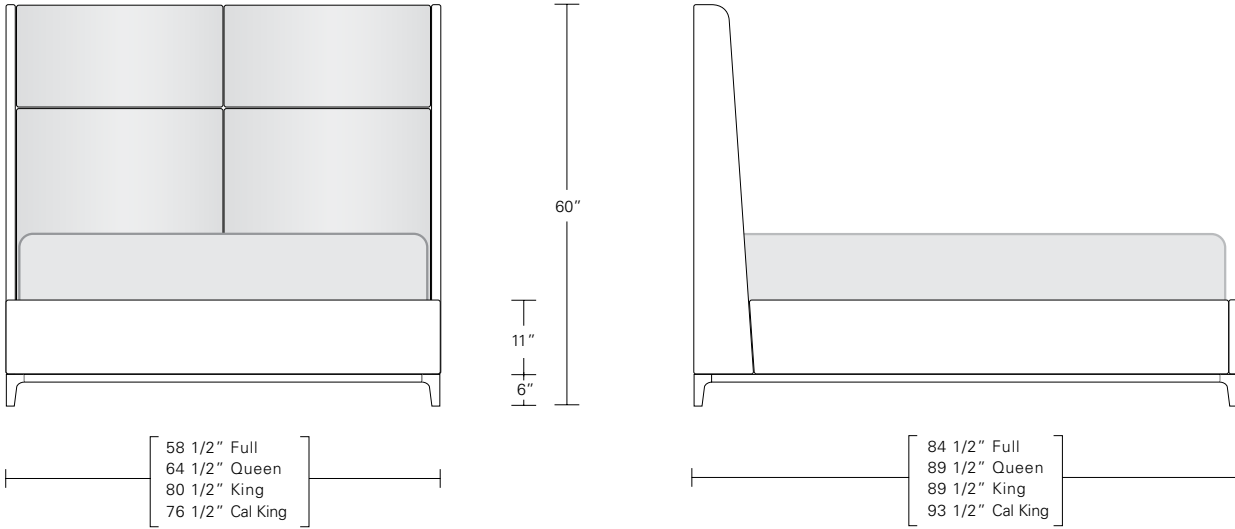

LUNA BED

QUEEN 65W x 89D x 60H

Shown in COM with Bleached Walnut Base.

Luna, the Roman goddess of the moon, will ensure a celestial sleep. This bed features tapered side return wings which enfold its lavish upholstered headboard. The headboard and bed frame ensemble are elevated by a thin hardwood base which transitions into delicate legs.