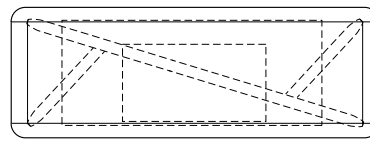

54, 60", 72" or 84"

54, 60", 72" or 84"