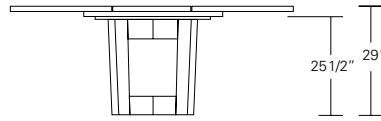

DUETTE ROUND & SQUARE TABLES

48", 54", 60", 66" or 72"

48", 54", 60",
66" or 72"

Duette Round Table

48"W x 48"D x 29"H
54"W x 54"D x 29"H
60"W x 60"D x 29"H
66"W x 66"D x 29"H
72"W x 72"D x 29"H

72", 78", 84", 90" or 96"

48", 54", 60",
66" or 72"

Duette Round Extension Table (with one leaf)

48"W (72" w/one 24" leaf) x 48"D x 29"H
54"W (78" w/one 24" leaf) x 54"D x 29"H
60"W (84" w/one 24" leaf) x 60"D x 29"H
66"W (90" w/one 24" leaf) x 66"D x 29"H
72"W (96" w/one 24" leaf) x 72"D x 29"H

96", 102", 108", 114" or 120"

48", 54", 60",
66" or 72"

Duette Round Extension Table (split base with two leaves)

48"W (96" w/two 24" leaves) x 48"D x 29"H
54"W (102" w/two 24" leaves) x 54"D x 29"H
60"W (108" w/two 24" leaves) x 60"D x 29"H
66"W (114" w/two 24" leaves) x 66"D x 29"H
72"W (120" w/two 24" leaves) x 72"D x 29"H