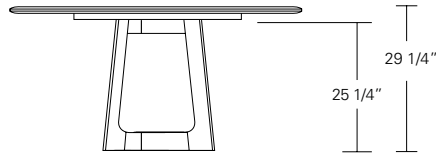

Kemizo Table

- 72" W x 42" D x 29" H
- 84" W x 42" D x 29" H
- 96" W x 42" D x 29" H
- 108" W x 42" D x 29" H
- 120" W x 48" D x 29" H

Kemizo Extension Table

- 72" W (104" w/two 16" leaves) x 42" D x 29 1/4" H
- 84" W (120" w/two 18" leaves) x 42" D x 29 1/4" H
- 96" W (132" w/two 18" leaves) x 42" D x 29 1/4" H
- 108" W (144" w/two 18" leaves) x 42" D x 29 1/4" H
- 120" W (156" w/two 18" leaves) x 48" D x 29 1/4" H

KEMIZO ROUND TABLE

60W x 60D x 29H

Shown in Terra Walnut and optional Medium Bronze inlay.

The Kemizo Round Table features a pedestal style base with angled offset legs. The profiled edges and inside radii of the leg joints soften the angular form of the table base. The optional hand-hewn metal inlay embellish the base and table edges. Available in fixed or extension versions.

Kemizo Round Table

42"W x 42"D x 29"H
 48"W x 48"D x 29"H
 54"W x 54"D x 29"H
 60"W x 60"D x 29"H
 66"W x 66"D x 29"H
 72"W x 72"D x 29"H

Round Extension Table (w/self-storing leaf)

48"W (68"w/one 20"leaf) x 48"D x 29"H
 54"W (74"w/one 20"leaf) x 54"D x 29"H
 60"W (84"w/one 24"leaf) x 60"D x 29"H
 66"W (90"w/one 24"leaf) x 66"D x 29"H
 72"W (96"w/one 24"leaf) x 72"D x 29"H

Split Base Round Extension Table

48"W (96"w/two 24"leaves) x 48"D x 29"H
 54"W (102"w/two 24"leaves) x 54"D x 29"H
 60"W (108"w/two 24"leaves) x 60"D x 29"H
 66"W (114"w/two 24"leaves) x 66"D x 29"H
 72"W (120"w/two 24"leaves) x 72"D x 29"H