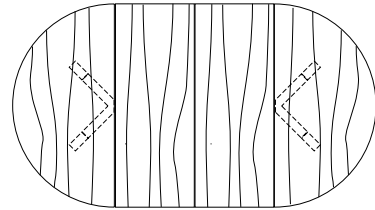

96", 102", 108", 114" or 120"

48", 54", 60", 66" or 72"

Duette Round Extension Table (split base with two leaves)

48"W (96" w/two 24" leaves) x 48"D x 29"H
54"W (102" w/two 24" leaves) x 54"D x 29"H
60"W (108" w/two 24" leaves) x 60"D x 29"H
66"W (114" w/two 24" leaves) x 66"D x 29"H
72"W (120" w/two 24" leaves) x 72"D x 29"H

48", 54", 60", 66" or 72"