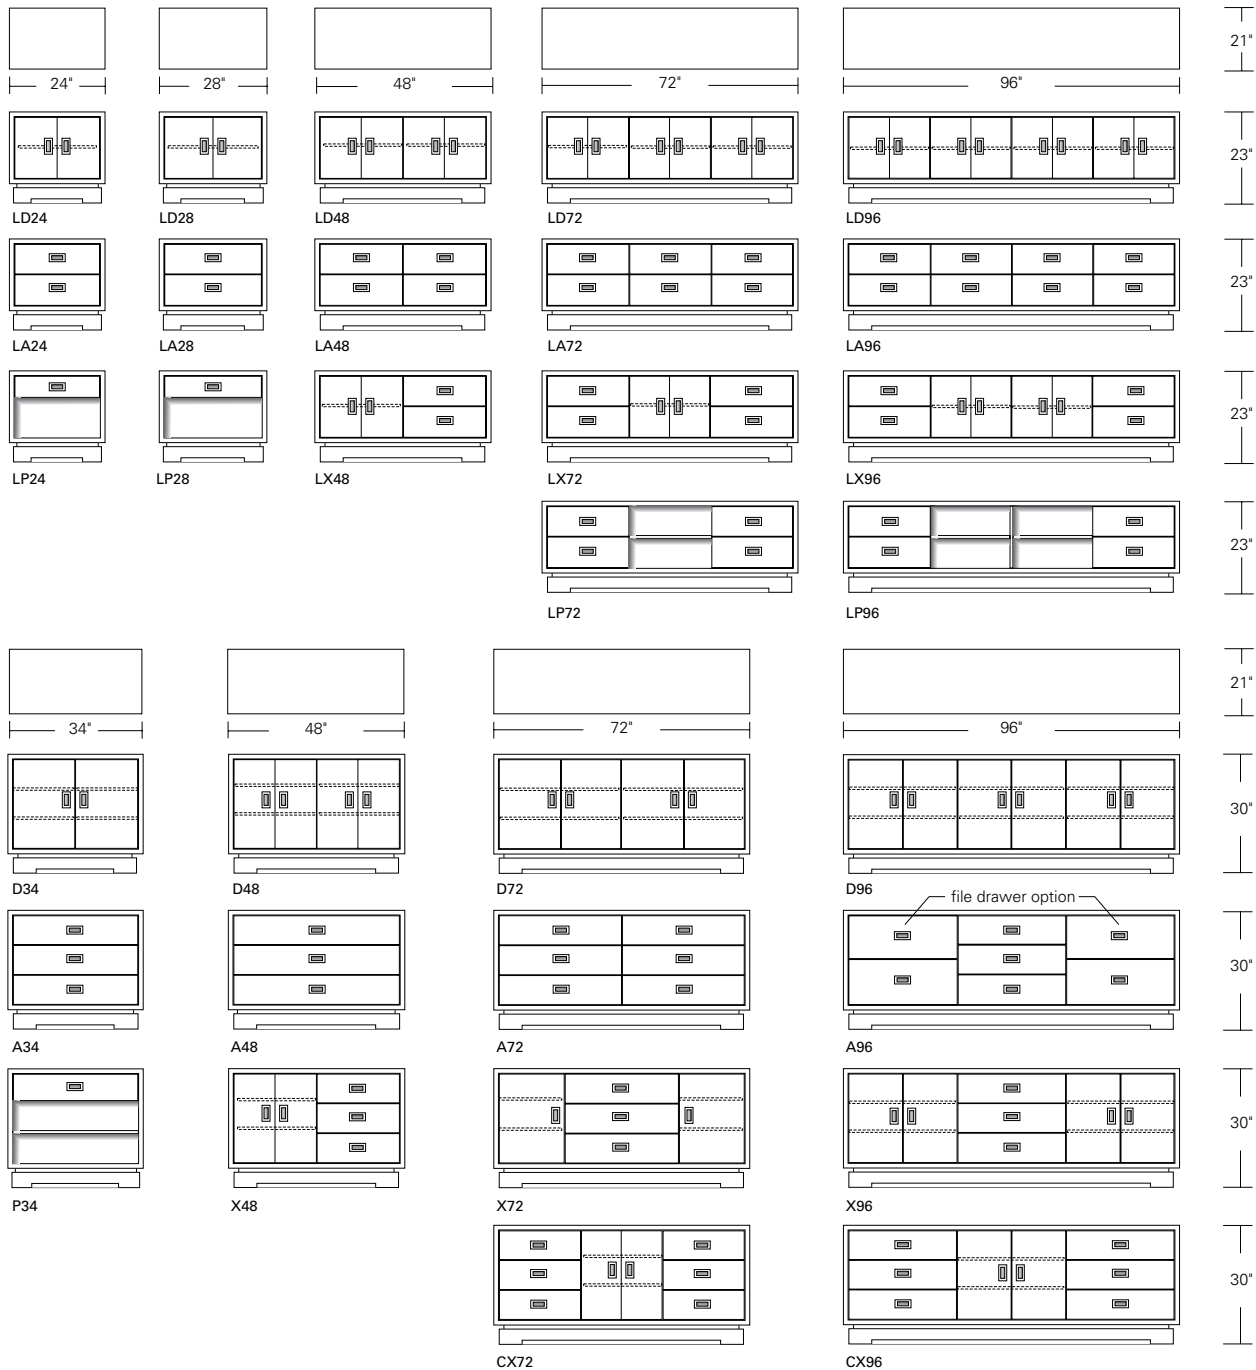

STRATUS L28

28W x 21D x 23H

Shown in Cersed Burnt Ash with Bleached Ash Front and Dark Bronze or Satin Stainless hardware.

Rectilinear forms floating on Asian-inspired notched bases are the hallmarks of the Stratus. To suit your storage requirements configure the Low 28 with two drawers, two doors or single drawer with open cubby. Choose from a variety of woods, contrasting base finishes and three hardware finishes in two different styles.