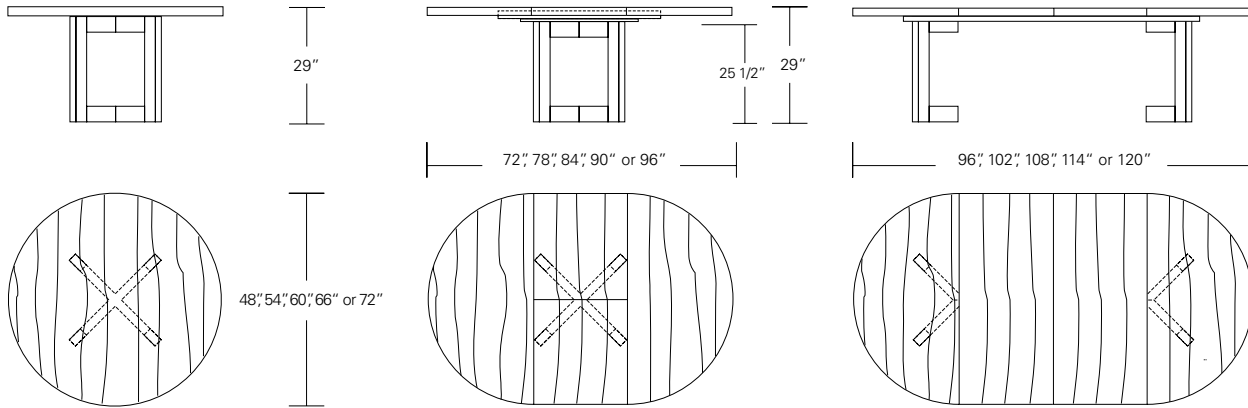

Extended with one leaf

POINTE ROUND EXTENSION TABLE - SPLIT BASE

**60W x 60D x 29H
(84W-1 LEAF, 108W-2 LEAVES)**

Shown in Medium Walnut

The refined Pointe Table is available as a fixed table or with one or two leaves. This Pointe with its two leaves features an unexpected base split as it divides at the center of its stretcher intersection. These tables are available with round or square tops in a variety sizes and finishes.

POINTE ROUND & SQUARE TABLE

Pointe Round Table

42"W x 42"D x 29"H
 48"W x 48"D x 29"H
 54"W x 54"D x 29"H
 60"W x 60"D x 29"H
 66"W x 66"D x 29"H
 72"W x 72"D x 29"H

Round Extension Table (with self storing leaf)

48"W (72" w/one 24" leaf) x 48"D x 29"H
 54"W (78" w/one 24" leaf) x 54"D x 29"H
 60"W (84" w/one 24" leaf) x 60"D x 29"H
 66"W (90" w/one 24" leaf) x 66"D x 29"H
 72"W (96" w/one 24" leaf) x 72"D x 29"H