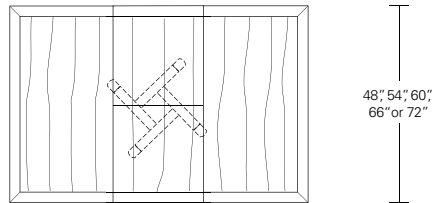

Square Extension Table (w/self-storing leaf)

48" W (68" w/one 20" leaf) x 48" D x 29" H
54" W (74" w/one 20" leaf) x 54" D x 29" H
60" W (84" w/one 24" leaf) x 60" D x 29" H
66" W (90" w/one 24" leaf) x 66" D x 29" H
72" W (96" w/one 24" leaf) x 72" D x 29" H