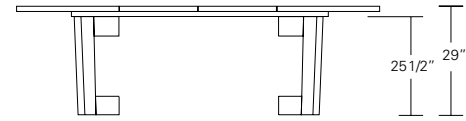

DUETTE ROUND & SQUARE TABLES

48", 54", 60", 66" or 72"

48", 54", 60",
66" or 72"

Duette Round Table

48"W x 48"D x 29"H
54"W x 54"D x 29"H
60"W x 60"D x 29"H
66"W x 66"D x 29"H
72"W x 72"D x 29"H

72", 78", 84", 90" or 96"

48", 54", 60",
66" or 72"

Duette Round Extension Table (with one leaf)

48"W (72" w/one 24" leaf) x 48"D x 29"H
54"W (78" w/one 24" leaf) x 54"D x 29"H
60"W (84" w/one 24" leaf) x 60"D x 29"H
66"W (90" w/one 24" leaf) x 66"D x 29"H
72"W (96" w/one 24" leaf) x 72"D x 29"H

96", 102", 108", 114" or 120"

48", 54", 60",
66" or 72"

Duette Round Extension Table (split base with two leaves)

48"W (96" w/two 24" leaves) x 48"D x 29"H
54"W (102" w/two 24" leaves) x 54"D x 29"H
60"W (108" w/two 24" leaves) x 60"D x 29"H
66"W (114" w/two 24" leaves) x 66"D x 29"H
72"W (120" w/two 24" leaves) x 72"D x 29"H