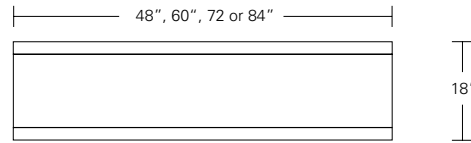

Console

DESCRIPTION	FINISH OPTIONS	
Arris Desk & Console: Profiled and mitered solid wood frame with veneer top. Levelers. Standard Options: Drawers, drawer dividers, shelves, leg wire-chase, wood grommets. Dark Bronze, satin or polished stainless steel pulls. Custom Orders: Custom sizes, woods and finishes are available. Please request a price quotation.	Standard - Natural / Stained: Ash, Bronze Ash, Burnt Ash, Ebonized Ash, Grey Ash, Mahogany, Medium Mahogany, Oak, Bluff Oak, Grey Oak, Fumed Oak, Walnut, Medium Walnut, Dark Walnut, Ebonized Walnut, Grey Walnut, Silver Walnut, Terra Walnut, Bronze Walnut, Claro Toned Walnut.	Premium - Cerused / Bleached: Bleached Ash, Cerused Ash, Cerused Bronze Ash, Cerused Burnt Ash, Cerused Mahogany, Cerused Dark Mahogany, Bleached Walnut, Cerused Walnut, Cerused Grey Walnut, Cerused Silver Walnut, Cerused Bronze Walnut, Cerused Oak.