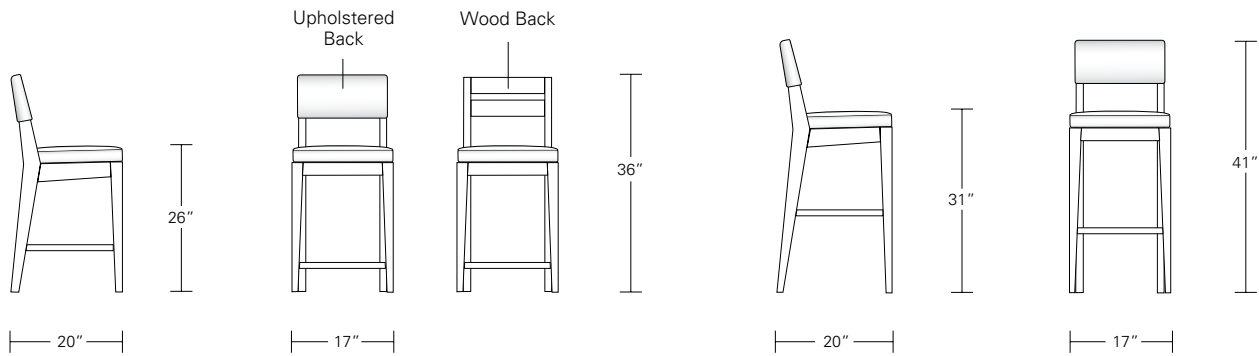

CADET BAR STOOL

17W x 20D x 41H

Shown in Dark Walnut in COL and optional top stitching.

The wood framed Cadet Stool follows the design styling of the full-sized Chevron Stool, but in a more space-conscious way. While the stool's comfort is based on the larger stool's design, its more narrow width is a perfect solution for limited counter space. Swivel option available.