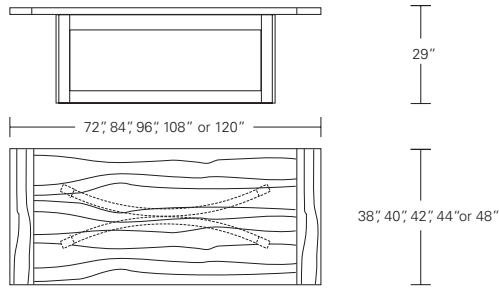

NEXUS TABLE

Nexus Table

60"W x 32"D x 29"H 96"W x 42"D x 29"H
 72"W x 38"D x 29"H 108"W x 44"D x 29"H
 84"W x 40"D x 29"H 120"W x 48"D x 29"H

Nexus Extension Table E (with end caps)

72"W (104" w/two 16" leaves) x 38"D x 29 1/4"H
 84"W (120" w/two 18" leaves) x 40"D x 29 1/4"H
 96"W (132" w/two 18" leaves) x 42"D x 29 1/4"H
 108"W (120" w/two 18" leaves) x 44"D x 29 1/4"H
 120"W (132" w/two 18" leaves) x 48"D x 29 1/4"H