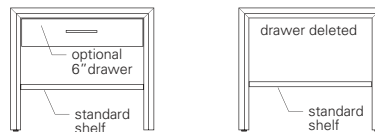

DESCRIPTION	FINISH OPTIONS	
Arris Cocktail & Side Table: Profiled and mitered solid wood frame with veneer top. Standard Options: Stone or Leather top. Shelf. Custom Orders: Custom sizes, woods, veneer patterns and finishes are available. Please request a price quotation.	Standard - Natural / Stained: Ash, Bronze Ash, Burnt Ash, Ebonized Ash, Grey Ash, Mahogany, Medium Mahogany, Oak, Bluff Oak, Grey Oak, Fumed Oak, Walnut, Medium Walnut, Dark Walnut, Ebonized Walnut, Grey Walnut, Silver Walnut, Terra Walnut, Bronze Walnut, Claro Toned Walnut.	Premium - Cerused / Bleached: Bleached Ash, Cerused Ash, Cerused Bronze Ash, Cerused Burnt Ash, Cerused Mahogany, Cerused Dark Mahogany, Bleached Walnut, Cerused Walnut, Cerused Grey Walnut, Cerused Silver Walnut, Cerused Bronze Walnut, Cerused Oak.