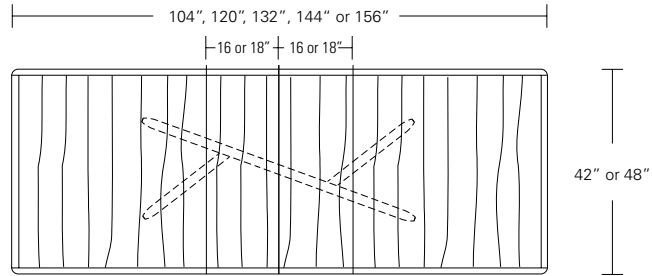

BEDS

LUNA BED	230
ARRIS BED	232
PLATEAU BED	234
VISTA BED	236

FINISHES

WALNUT	238
ASH	240
OAK & MAHOGANY	241
METALS & GLASS	242

KEMIZO TABLE

96W x 42D x 29H

Shown in Terra Walnut.

The Kemizo Table base features a main diagonal stretcher with angled offset legs. The profiled edges and radii soften the angular form of the table base. This streamlined all wood version has a compelling double profiled table top edge. Available with an optional metal inlay and in fixed or extension versions.

Kemizo Table

- 72" W x 42" D x 29" H
- 84" W x 42" D x 29" H
- 96" W x 42" D x 29" H
- 108" W x 42" D x 29" H
- 120" W x 48" D x 29" H

Kemizo Extension Table

- 72" W (104" w/two 16" leaves) x 42" D x 29 1/4" H
- 84" W (120" w/two 18" leaves) x 42" D x 29 1/4" H
- 96" W (132" w/two 18" leaves) x 42" D x 29 1/4" H
- 108" W (144" w/two 18" leaves) x 42" D x 29 1/4" H
- 120" W (156" w/two 18" leaves) x 48" D x 29 1/4" H