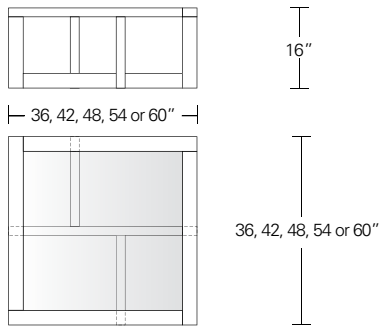

OFFSET COCKTAIL & SIDE TABLE

Rectangular Cocktail Table with inset glass top
 48"W x 27"D x 16"H
 54"W x 30"D x 16"H
 60"W x 36"D x 16"H

Rectangular Cocktail Table with wood top
 48"W x 27"D x 16"H
 54"W x 30"D x 16"H
 60"W x 36"D x 16"H