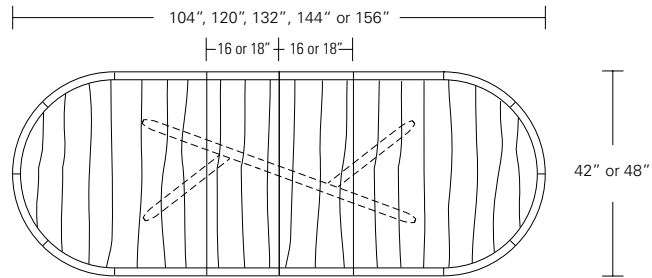

BEDS

LUNA BED	230
ARRIS BED	232
PLATEAU BED	234
VISTA BED	236

FINISHES

WALNUT	238
ASH	240
OAK & MAHOGANY	241
METALS & GLASS	242

KEMIZO TABLE

96W x 42D x 29H

Shown in Terra Walnut.

The Kemizo Table base features a main diagonal stretcher with angled offset legs. The profiled edges and radii soften the angular form of the table base. This streamlined all wood version has a compelling double profiled table top edge. Available with an optional metal inlay and in fixed or extension versions.

Kemizo Table

- 72" W x 42" D x 29" H
- 84" W x 42" D x 29" H
- 96" W x 42" D x 29" H
- 108" W x 42" D x 29" H
- 120" W x 48" D x 29" H

Kemizo Extension Table

- 72" W (104" w/two 16" leaves) x 42" D x 29 1/4" H
- 84" W (120" w/two 18" leaves) x 42" D x 29 1/4" H
- 96" W (132" w/two 18" leaves) x 42" D x 29 1/4" H
- 108" W (144" w/two 18" leaves) x 42" D x 29 1/4" H
- 120" W (156" w/two 18" leaves) x 48" D x 29 1/4" H

Kemizo Round Table

42"W x 42"D x 29"H
 48"W x 48"D x 29"H
 54"W x 54"D x 29"H
 60"W x 60"D x 29"H
 66"W x 66"D x 29"H
 72"W x 72"D x 29"H

Round Extension Table (w/self-storing leaf)

48"W (68"w/one 20"leaf) x 48"D x 29"H
 54"W (74"w/one 20"leaf) x 54"D x 29"H
 60"W (84"w/one 24"leaf) x 60"D x 29"H
 66"W (90"w/one 24"leaf) x 66"D x 29"H
 72"W (96"w/one 24"leaf) x 72"D x 29"H

Round Split Base Extension Table

48" W (96" w/two 24" leaves) x 48" D x 29" H
 54" W (102" w/two 24" leaves) x 54" D x 29" H
 60" W (108" w/two 24" leaves) x 60" D x 29" H
 66" W (114" w/two 24" leaves) x 66" D x 29" H
 72" W (120" w/two 24" leaves) x 72" D x 29" H