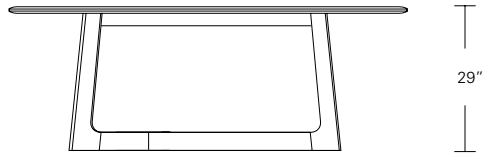

BEDS

LUNA BED	230
ARRIS BED	232
PLATEAU BED	234
VISTA BED	236

FINISHES

WALNUT	238
ASH	240
OAK & MAHOGANY	241
METALS & GLASS	242

KEMIZO TABLE

96W x 42D x 29H

Shown in Terra Walnut.

The Kemizo Table base features a main diagonal stretcher with angled offset legs. The profiled edges and radii soften the angular form of the table base. This streamlined all wood version has a compelling double profiled table top edge. Available with an optional metal inlay and in fixed or extension versions.

Kemizo Table

- 72" W x 42" D x 29" H
- 84" W x 42" D x 29" H
- 96" W x 42" D x 29" H
- 108" W x 42" D x 29" H
- 120" W x 48" D x 29" H

Kemizo Extension Table

- 72" W (104" w/two 16" leaves) x 42" D x 29 1/4" H
- 84" W (120" w/two 18" leaves) x 42" D x 29 1/4" H
- 96" W (132" w/two 18" leaves) x 42" D x 29 1/4" H
- 108" W (144" w/two 18" leaves) x 42" D x 29 1/4" H
- 120" W (156" w/two 18" leaves) x 48" D x 29 1/4" H