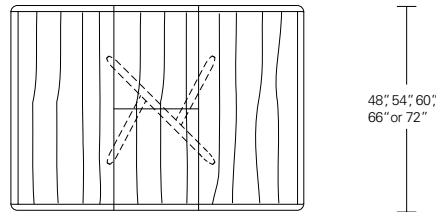

Kemizo Table

- 72" W x 42" D x 29" H
- 84" W x 42" D x 29" H
- 96" W x 42" D x 29" H
- 108" W x 42" D x 29" H
- 120" W x 48" D x 29" H

Kemizo Extension Table

- 72" W (104" w/two 16" leaves) x 42" D x 29 1/4" H
- 84" W (120" w/two 18" leaves) x 42" D x 29 1/4" H
- 96" W (132" w/two 18" leaves) x 42" D x 29 1/4" H
- 108" W (144" w/two 18" leaves) x 42" D x 29 1/4" H
- 120" W (156" w/two 18" leaves) x 48" D x 29 1/4" H

Kemizo Round Table

42"W x 42"D x 29"H
 48"W x 48"D x 29"H
 54"W x 54"D x 29"H
 60"W x 60"D x 29"H
 66"W x 66"D x 29"H
 72"W x 72"D x 29"H

Round Extension Table (w/self-storing leaf)

48"W (68"w/one 20"leaf) x 48"D x 29"H
 54"W (74"w/one 20"leaf) x 54"D x 29"H
 60"W (84"w/one 24"leaf) x 60"D x 29"H
 66"W (90"w/one 24"leaf) x 66"D x 29"H
 72"W (96"w/one 24"leaf) x 72"D x 29"H

Split Base Round Extension Table

48"W (96"w/two 24"leaves) x 48"D x 29"H
 54"W (102"w/two 24"leaves) x 54"D x 29"H
 60"W (108"w/two 24"leaves) x 60"D x 29"H
 66"W (114"w/two 24"leaves) x 66"D x 29"H
 72"W (120"w/two 24"leaves) x 72"D x 29"H

Kemizo Square Table

42"W x 42"D x 29"H
 48"W x 48"D x 29"H
 54"W x 54"D x 29"H
 60"W x 60"D x 29"H
 66"W x 66"D x 29"H
 72"W x 72"D x 29"H

Square Extension Table (w/self-storing leaf)

48"W (68"w/one 20"leaf) x 48"D x 29"H
 54"W (74"w/one 20"leaf) x 54"D x 29"H
 60"W (84"w/one 24"leaf) x 60"D x 29"H
 66"W (90"w/one 24"leaf) x 66"D x 29"H
 72"W (96"w/one 24"leaf) x 72"D x 29"H