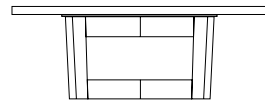

42", 48", 54" or 60"

42", 48", 54" or 60"

live edge option

16"

single slab option (no center reveal)

Duette Square Cocktail Table

42"W x 42"D x 16"H
48"W x 48"D x 16"H
54"W x 54"D x 16"H
60"W x 60"D x 16"H

Duette Round Cocktail Table

42"W x 42"D x 16"H
48"W x 48"D x 16"H
54"W x 54"D x 16"H
60"W x 60"D x 16"H

48", 54" or 60"

28", 32" or 36"

live edge option

48", 54" or 60"

28", 32" or 36"

16"

Duette Rectangular Cocktail Table X-Base

48"W x 28"D x 16"H
54"W x 32"D x 16"H
60"W x 36"D x 16"H

Duette Rectangular Cocktail Table

48"W x 28"D x 16"H
54"W x 32"D x 16"H
60"W x 36"D x 16"H

DESCRIPTION	FINISH OPTIONS	
Duette Table: Solid wood table top. Solid wood base with levelers. Custom Orders: Custom sizes, woods and finishes are available. Please request a price quotation.	Standard - Natural / Stained: Ash, Bronze Ash, Burnt Ash, Ebonized Ash, Grey Ash, Mahogany, Medium Mahogany, Oak, Bluff Oak, Grey Oak, Fumed Oak, Walnut, Medium Walnut, Dark Walnut, Ebonized Walnut, Grey Walnut, Silver Walnut, Terra Walnut, Bronze Walnut, Claro Toned Walnut.	Premium - Cerused / Bleached: Bleached Ash, Cerused Ash, Cerused Bronze Ash, Cerused Burnt Ash, Cerused Mahogany, Cerused Dark Mahogany, Bleached Walnut, Cerused Walnut, Cerused Grey Walnut, Cerused Silver Walnut, Cerused Bronze Walnut, Cerused Oak.