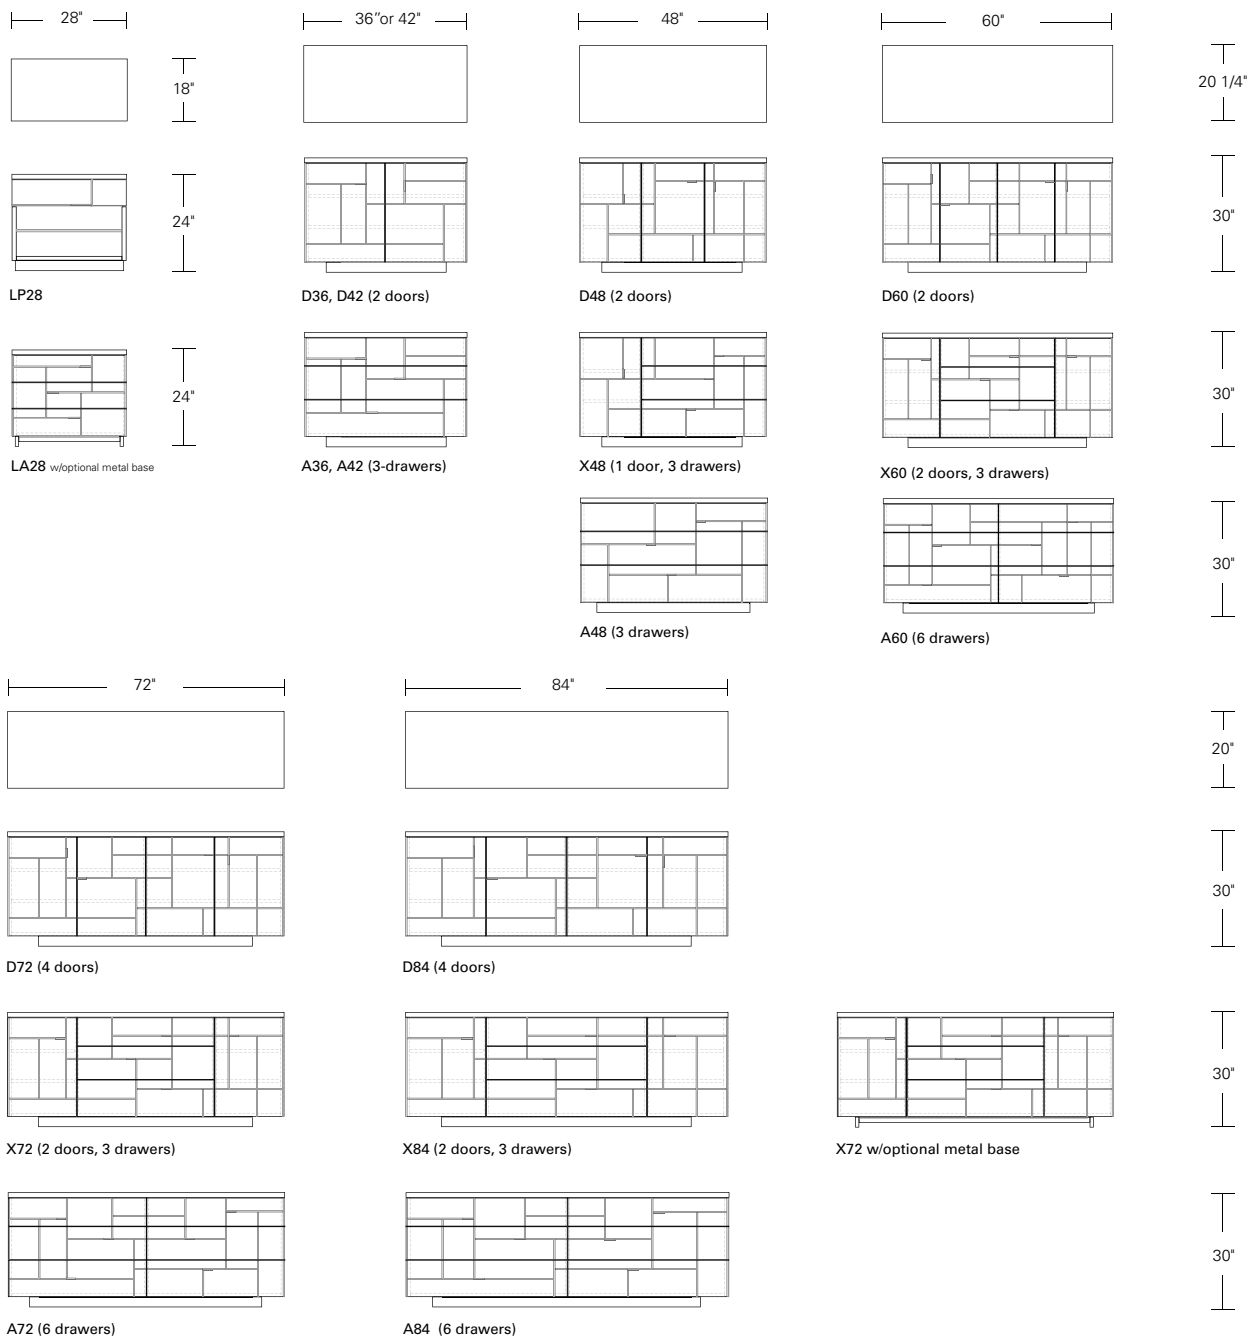

FRETWORK CASEGOODS

DESCRIPTION	FINISH OPTIONS	
Fretwork Casegoods: Veneer cabinet with veneered fronts and raised metal inlay. Integrated pulls. Adjustable shelves behind doors. Soft-close doors and drawers. Solid wood base with levelers. Inlay / Pull Options: Dark bronze, satin brass or satin stainless steel. Standard Options: File drawers, drawer inserts, removable back with wire management. Contrasting wood base or optional metal base in three finishes. Custom Orders: Custom sizes, woods and finishes are available. Please request a price quotation.	Standard - Natural / Stained: Ash, Bronze Ash, Burnt Ash, Ebonized Ash, Grey Ash, Mahogany, Medium Mahogany, Oak, Bluff Oak, Grey Oak, Fumed Oak, Walnut, Medium Walnut, Dark Walnut, Ebonized Walnut, Grey Walnut, Silver Walnut, Terra Walnut, Bronze Walnut, Claro Toned Walnut.	Premium - Cerused / Bleached: Bleached Ash, Cerused Ash, Cerused Bronze Ash, Cerused Burnt Ash, Cerused Mahogany, Cerused Dark Mahogany, Bleached Walnut, Cerused Walnut, Cerused Grey Walnut, Cerused Silver Walnut, Cerused Bronze Walnut, Cerused Oak.
	Metal Base Optional Metal Base in Satin Brass, Satin Stainless Steel or Dark Bronze - at additional cost