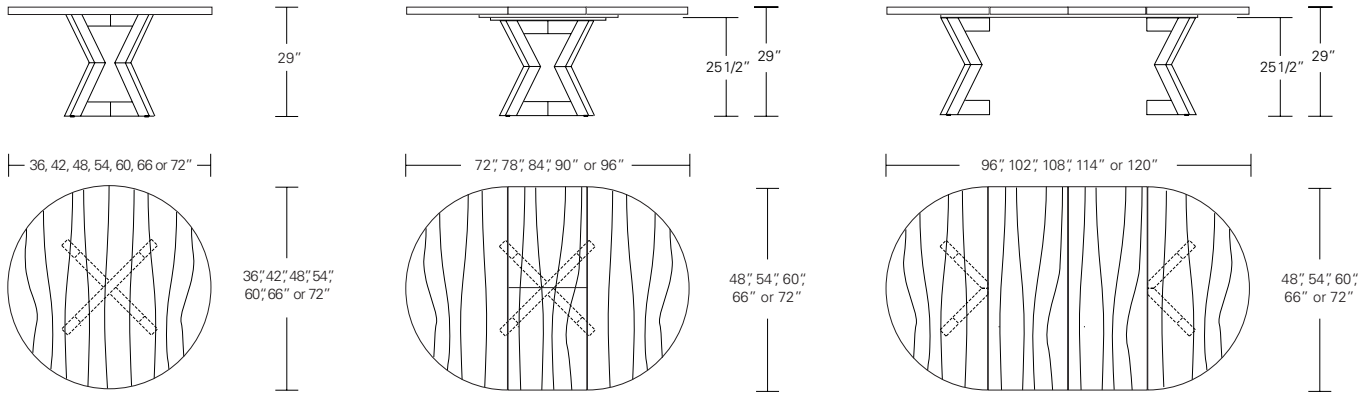

BOWTIE TABLE

Bowtie Round Table

36" W x 36" D x 29" H
42" W x 42" D x 29" H
48" W x 48" D x 29" H
54" W x 54" D x 29" H
60" W x 60" D x 29" H
66" W x 66" D x 29" H
72" W x 72" D x 29" H

Bowtie Round Extension Table (with self-storing leaf)

48" W (72" w/one 24" leaf) x 48" D x 29" H
54" W (78" w/one 24" leaf) x 54" D x 29" H
60" W (84" w/one 24" leaf) x 60" D x 29" H
66" W (90" w/one 24" leaf) x 66" D x 29" H
72" W (96" w/one 24" leaf) x 72" D x 29" H

Bowtie Round Extension Table (split base with two leaves)

48" W (96" w/two 24" leaves) x 48" D x 29" H
54" W (102" w/two 24" leaves) x 54" D x 29" H
60" W (108" w/two 24" leaves) x 60" D x 29" H
66" W (114" w/two 24" leaves) x 66" D x 29" H
72" W (120" w/two 24" leaves) x 72" D x 29" H