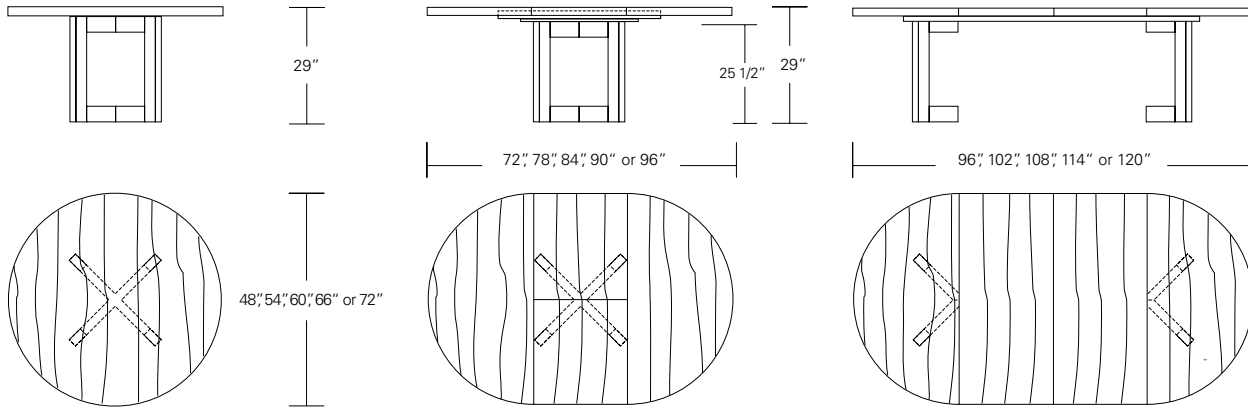

POINTE ROUND & SQUARE TABLE

Pointe Round Table

42"W x 42"D x 29"H
48"W x 48"D x 29"H
54"W x 54"D x 29"H
60"W x 60"D x 29"H
66"W x 66"D x 29"H
72"W x 72"D x 29"H

Round Extension Table (with self storing leaf)

48"W (72" w/one 24" leaf) x 48"D x 29"H
54"W (78" w/one 24" leaf) x 54"D x 29"H
60"W (84" w/one 24" leaf) x 60"D x 29"H
66"W (90" w/one 24" leaf) x 66"D x 29"H
72"W (96" w/one 24" leaf) x 72"D x 29"H

Round Split Base Extension Table

48"W (96" w/two 24" leaves) x 48"D x 29"H
54"W (102" w/two 24" leaves) x 54"D x 29"H
60"W (108" w/two 24" leaves) x 60"D x 29"H
66"W (114" w/two 24" leaves) x 66"D x 29"H
72"W (120" w/two 24" leaves) x 72"D x 29"H