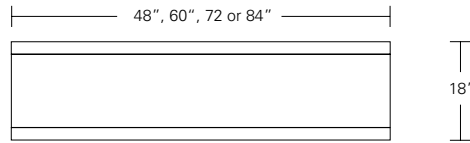

Console

DESCRIPTION	FINISH OPTIONS	
Arris Desk & Console: Profiled and mitered solid wood frame with veneer top. Levelers. Standard Options: Drawers, drawer dividers, shelves, leg wire-chase, wood grommets. Dark Bronze, satin or polished stainless steel pulls. Custom Orders: Custom sizes, woods and finishes are available. Please request a price quotation.	Standard - Natural / Stained: Ash, Bronze Ash, Burnt Ash, Ebonized Ash, Grey Ash, Mahogany, Medium Mahogany, Oak, Bluff Oak, Grey Oak, Fumed Oak, Walnut, Medium Walnut, Dark Walnut, Ebonized Walnut, Grey Walnut, Silver Walnut, Terra Walnut, Bronze Walnut, Claro Toned Walnut.	Premium - Cerused / Bleached: Bleached Ash, Cerused Ash, Cerused Bronze Ash, Cerused Burnt Ash, Cerused Mahogany, Cerused Dark Mahogany, Bleached Walnut, Cerused Walnut, Cerused Grey Walnut, Cerused Silver Walnut, Cerused Bronze Walnut, Cerused Oak.