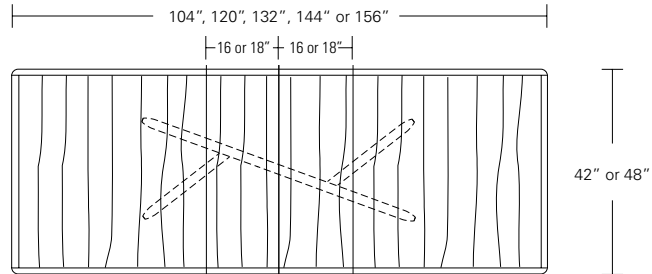

KEMIZO EXTENSION TABLE

84 W x 42 D x 29 1/4 H
(102W w/1 LEAF, 120W w/2 LEAVES)

Extension version shown with self-storing pivoting leaves in Terra Walnut and optional Medium Bronze inlay.

The Kemizo Table features a diagonal linear gesture with rounded corners, softened profiles and an optional metal inlay. The Kemizo Extension Table includes two standard leaves or as shown with self-storing pivoting leaves that fold neatly in the base of the table.

Kemizo Table

- 72" W x 42" D x 29" H
- 84" W x 42" D x 29" H
- 96" W x 42" D x 29" H
- 108" W x 42" D x 29" H
- 120" W x 48" D x 29" H

Kemizo Extension Table

- 72" W (104" w/two 16" leaves) x 42" D x 29 1/4" H
- 84" W (120" w/two 18" leaves) x 42" D x 29 1/4" H
- 96" W (132" w/two 18" leaves) x 42" D x 29 1/4" H
- 108" W (144" w/two 18" leaves) x 42" D x 29 1/4" H
- 120" W (156" w/two 18" leaves) x 48" D x 29 1/4" H

KEMIZO RACETRACK TABLE

96 W x 42 D x 29 1/4 H
(114W w/1 LEAF, 132W w/2 LEAVES)

Extension version shown with self-storing pivoting leaves in in Bluff Oak and optional Satin Brass inlay.

The Kemizo Table features a diagonal linear gesture with rounded corners, softened profiles and an optional metal inlay. The Kemizo Extension Table includes two standard leaves or as shown with self-storing pivoting leaves that fold neatly in the base of the table.