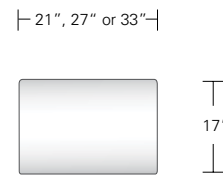

Arris Ottoman