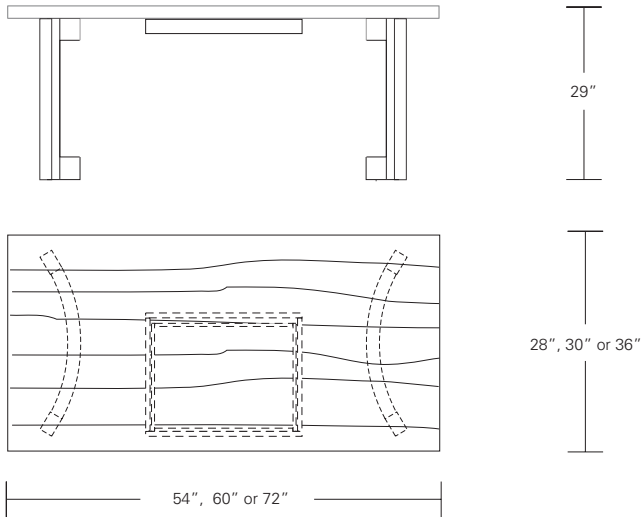

**NEXUS DESK**

**60W x 30D x 29H**

Shown in Medium Walnut with Arc Chair in COM.

Elegantly curved base forms support a generous wood desktop to evoke a modern yet informal presence. The recessed pencil drawer provides additional storage for personal supplies. Designed to compliment an executive suite or a home office.

**Nexus Desk:**  
 54"W x 28"D x 29"H  
 60"W x 30"D x 29"H  
 72"W x 36"D x 29"H

DESCRIPTION	FINISH OPTIONS			
<p><b>Nexus Desk:</b>                      Veneer top with solid wood or thick veneer edging. Curved base with solid wood vertical frame members. Concealed drawer pull.</p> <p><b>Standard Options:</b>                      Add drawer dividers.                      Delete drawer.</p> <p><b>Custom Orders:</b>                      Custom sizes, woods, veneer patterns and finishes are available. Please request a price quotation.</p>	<b>Standard Finishes</b>	<p><b>NATURAL</b></p> <p>Cherry, Mahogany, Maple, Walnut, Oak.*</p> <p>*At additional cost.</p>	<p><b>STAINED</b></p> <p>Medium Ash, Dark Ash, Burnt Ash, Ebonized Ash, Medium Cherry, Dark Cherry, Medium Mahogany, Ebonized Maple, Medium Walnut, Dark Walnut.</p>	<p><b>CERUSED</b></p> <p>Bleached Ash, Cerused Ash, Cerused Dark Ash, Cerused Mahogany, Cerused Dark Mahogany, Cerused Oak, Bleached Walnut, Cerused Walnut.</p>
	<b>Figured Veneers for Top Panel</b>	<p>Figured Ash, Bird's Eye Maple, Figured Maple.</p>		