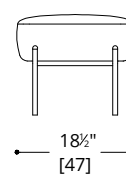

VISTA LOUNGE CHAIR & OTTOMAN