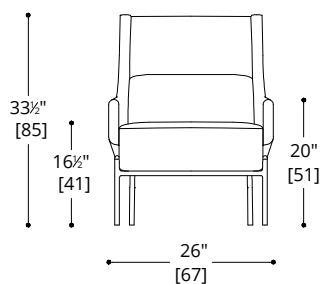

VISTA LOUNGE CHAIR & OTTOMAN