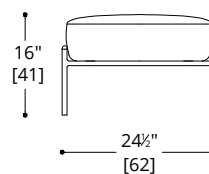

VISTA LOUNGE CHAIR & OTTOMAN