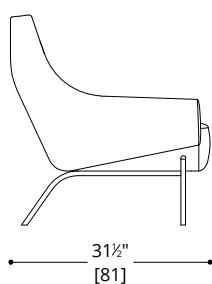

## VISTA LOUNGE CHAIR & OTTOMAN

### LOUNGE CHAIR

COM Required:

Seat & Back 5 m [5.5yd]  
Arms 4.1 m [4.5 yd]

COL Required:

Seat & Back 7.5 m<sup>2</sup> [81 ft<sup>2</sup>]  
arms 5.9 m<sup>2</sup> [63 ft<sup>2</sup>]