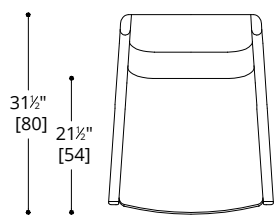

VISTA LOUNGE CHAIR & OTTOMAN