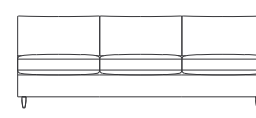

UMA

SECTIONAL SERIES

As Shown Wood Legs: Venezia on Oak

As Shown Textile :
Westbury Textiles | Montanaro | Granite

Designed by Elisa Carlucci

QUINTUS

S435-1
Chair
39.5"W x 37"D x 33.5"H

S435-2
Ottoman
24"W x 18"D x 18.5"H

S535-1
Sofa
105.5"W x 40"D x 33.5"H

S835-1
Armless Chair
30"W x 38"D x 33.5"H

S835-2
Armless Loveseat
60"W x 38"D x 33.5"H

S835-3
Armless Sofa
90"W x 38"D x 33.5"H

S835-4
LAF Loveseat
67.75"W x 40"D x 33.5"H

S835-5
LAF Sofa
97.75"W x 40"D x 33.5"H

S835-6
RAF Loveseat
67.75"W x 40"D x 33.5"H

S835-7
RAF Sofa
97.75"W x 40"D x 33.5"H

S835-8
Square Corner Unit
38"W x 38"D x 33.5"H

S835-9
LAF Loveseat w/ Return
75.75"W x 40"D x 33.5"H

S835-10
LAF Sofa w/ Return
105.75"W x 40"D x 33.5"H

S835-11
RAF Loveseat w/ Return
75.75"W x 40"D x 33.5"H

S835-12
RAF Sofa w/ Return
105.5"W x 40"D x 33.5"H

S835-13
LAF Chaise Lounge
37.75"W x 68.5"D x 33.5"H