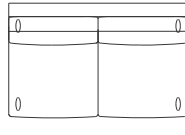

UMA

SECTIONAL SERIES

As Shown Wood Legs: Venezia on Oak

As Shown Textile :
Westbury Textiles | Montanaro | Granite

Designed by Elisa Carlucci

QUINTUS

S435-1
Chair
39.5"W x 37"D x 33.5"H

S435-2
Ottoman
24"W x 18"D x 18.5"H

S535-1
Sofa
105.5"W x 40"D x 33.5"H

S835-1
Armless Chair
30"W x 38"D x 33.5"H

S835-2
Armless Loveseat
60"W x 38"D x 33.5"H

S835-3
Armless Sofa
90"W x 38"D x 33.5"H

S835-4
LAF Loveseat
67.75"W x 40"D x 33.5"H

S835-5
LAF Sofa
97.75"W x 40"D x 33.5"H

S835-6
RAF Loveseat
67.75"W x 40"D x 33.5"H

S835-7
RAF Sofa
97.75"W x 40"D x 33.5"H

S835-8
Square Corner Unit
38"W x 38"D x 33.5"H

S835-9
LAF Loveseat w/ Return
75.75"W x 40"D x 33.5"H

S835-10
LAF Sofa w/ Return
105.75"W x 40"D x 33.5"H

S835-11
RAF Loveseat w/ Return
75.75"W x 40"D x 33.5"H

S835-12
RAF Sofa w/ Return
105.5"W x 40"D x 33.5"H

S835-13
LAF Chaise Lounge
37.75"W x 68.5"D x 33.5"H