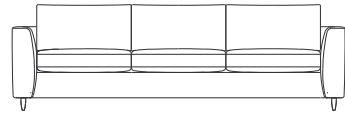

UMA

SECTIONAL SERIES

As Shown Wood Legs: Venezia on Oak

As Shown Textile :
Westbury Textiles | Montanaro | Granite

Designed by Elisa Carlucci

QUINTUS

S435-1
Chair
39.5"W x 37"D x 33.5"H

S435-2
Ottoman
24"W x 18"D x 18.5"H

S535-1
Sofa
105.5"W x 40"D x 33.5"H

S835-1
Armless Chair
30"W x 38"D x 33.5"H

S835-2
Armless Loveseat
60"W x 38"D x 33.5"H

S835-3
Armless Sofa
90"W x 38"D x 33.5"H

S835-4
LAF Loveseat
67.75"W x 40"D x 33.5"H

S835-5
LAF Sofa
97.75"W x 40"D x 33.5"H

S835-6
RAF Loveseat
67.75"W x 40"D x 33.5"H

S835-7
RAF Sofa
97.75"W x 40"D x 33.5"H

S835-8
Square Corner Unit
38"W x 38"D x 33.5"H

S835-9
LAF Loveseat w/ Return
75.75"W x 40"D x 33.5"H

S835-10
LAF Sofa w/ Return
105.75"W x 40"D x 33.5"H

S835-11
RAF Loveseat w/ Return
75.75"W x 40"D x 33.5"H

S835-12
RAF Sofa w/ Return
105.5"W x 40"D x 33.5"H

S835-13
LAF Chaise Lounge
37.75"W x 68.5"D x 33.5"H