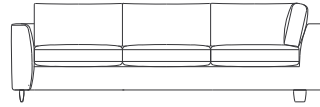

S535-1
Sofa
105.5"W x 40"D x 33.5"H

S835-1
Armless Chair
30"W x 38"D x 33.5"H

S835-2
Armless Loveseat
60"W x 38"D x 33.5"H

S835-3
Armless Sofa
90"W x 38"D x 33.5"H

S835-4
LAF Loveseat
67.75"W x 40"D x 33.5"H

S835-5
LAF Sofa
97.75"W x 40"D x 33.5"H

S835-6
RAF Loveseat
67.75"W x 40"D x 33.5"H

S835-7
RAF Sofa
97.75"W x 40"D x 33.5"H

S835-8
Square Corner Unit
38"W x 38"D x 33.5"H

S835-9
LAF Loveseat w/ Return
75.75"W x 40"D x 33.5"H

S835-10
LAF Sofa w/ Return
105.75"W x 40"D x 33.5"H

S835-11
RAF Loveseat w/ Return
75.75"W x 40"D x 33.5"H

S835-12
RAF Sofa w/ Return
105.5"W x 40"D x 33.5"H

S835-13
LAF Chaise Lounge
37.75"W x 68.5"D x 33.5"H

S835-14
RAF Chaise Lounge
37.75"W x 68.5"D x 33.5"H

S835-15
LSF Chaise / Wedge
38"W x 60"D x 33.5"H

S835-16
RSF Chaise / Wedge
38"W x 60"D x 33.5"H

UMA SECTIONAL SERIES

Designed by Elisa Carlucci

QUINTUS

DENNIS MILLER ASSOCIATES
200 Lexington Avenue Suite 1210 New York, NY 10016
212.684.0070 Fax.212.684.0776 www.dennismiller.com