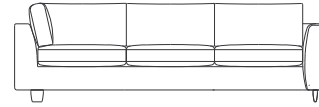

S535-1
Sofa
105.5"W x 40"D x 33.5"H

S835-1
Armless Chair
30"W x 38"D x 33.5"H

S835-2
Armless Loveseat
60"W x 38"D x 33.5"H

S835-3
Armless Sofa
90"W x 38"D x 33.5"H

S835-4
LAF Loveseat
67.75"W x 40"D x 33.5"H

S835-5
LAF Sofa
97.75"W x 40"D x 33.5"H

S835-6
RAF Loveseat
67.75"W x 40"D x 33.5"H

S835-7
RAF Sofa
97.75"W x 40"D x 33.5"H

S835-8
Square Corner Unit
38"W x 38"D x 33.5"H

S835-9
LAF Loveseat w/ Return
75.75"W x 40"D x 33.5"H

S835-10
LAF Sofa w/ Return
105.75"W x 40"D x 33.5"H

S835-11
RAF Loveseat w/ Return
75.75"W x 40"D x 33.5"H

S835-12
RAF Sofa w/ Return
105.5"W x 40"D x 33.5"H

S835-13
LAF Chaise Lounge
37.75"W x 68.5"D x 33.5"H

S835-14
RAF Chaise Lounge
37.75"W x 68.5"D x 33.5"H

S835-15
LSF Chaise / Wedge
38"W x 60"D x 33.5"H

S835-16
RSF Chaise / Wedge
38"W x 60"D x 33.5"H

UMA SECTIONAL SERIES

Designed by Elisa Carlucci

QUINTUS

DENNIS MILLER ASSOCIATES
200 Lexington Avenue Suite 1210 New York, NY 10016
212.684.0070 Fax.212.684.0776 www.dennismiller.com