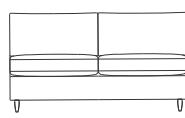

UMA

SECTIONAL SERIES

As Shown Wood Legs: Venezia on Oak

As Shown Textile :
Westbury Textiles | Montanaro | Granite

Designed by Elisa Carlucci

QUINTUS

S435-1
Chair
39.5"W x 37"D x 33.5"H

S435-2
Ottoman
24"W x 18"D x 18.5"H

S535-1
Sofa
105.5"W x 40"D x 33.5"H

S835-1
Armless Chair
30"W x 38"D x 33.5"H

S835-2
Armless Loveseat
60"W x 38"D x 33.5"H

S835-3
Armless Sofa
90"W x 38"D x 33.5"H

S835-4
LAF Loveseat
67.75"W x 40"D x 33.5"H

S835-5
LAF Sofa
97.75"W x 40"D x 33.5"H

S835-6
RAF Loveseat
67.75"W x 40"D x 33.5"H

S835-7
RAF Sofa
97.75"W x 40"D x 33.5"H

S835-8
Square Corner Unit
38"W x 38"D x 33.5"H

S835-9
LAF Loveseat w/ Return
75.75"W x 40"D x 33.5"H

S835-10
LAF Sofa w/ Return
105.75"W x 40"D x 33.5"H

S835-11
RAF Loveseat w/ Return
75.75"W x 40"D x 33.5"H

S835-12
RAF Sofa w/ Return
105.5"W x 40"D x 33.5"H

S835-13
LAF Chaise Lounge
37.75"W x 68.5"D x 33.5"H