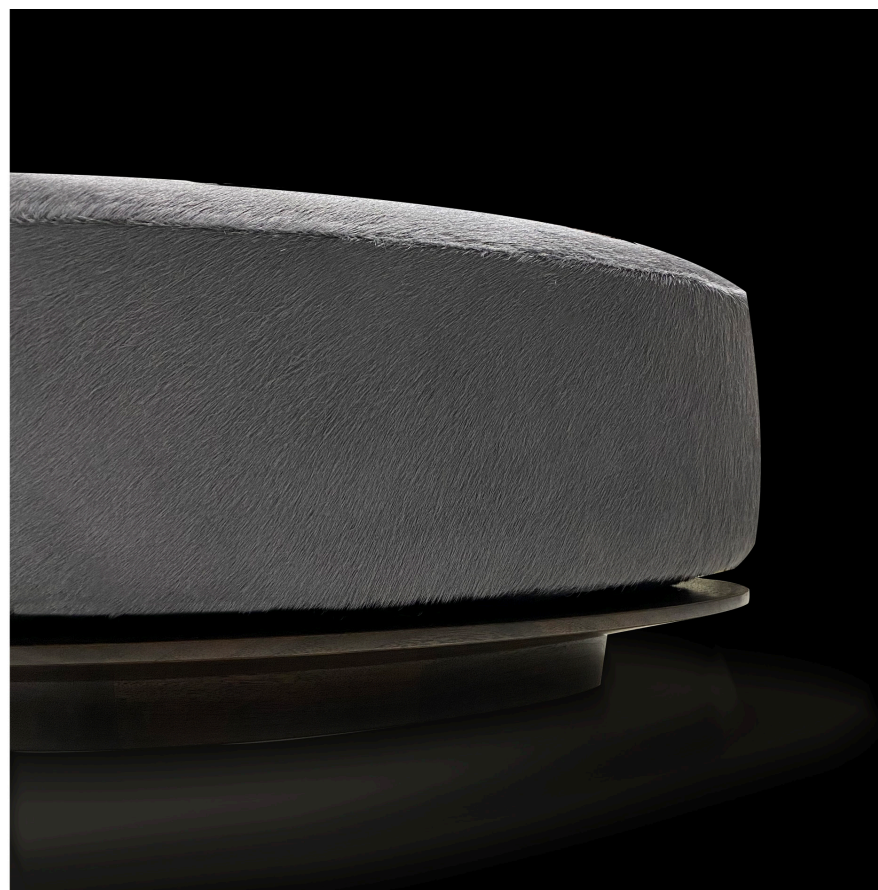

BAKER + HESSELDENZ
S T U D I O

T O R T A OTTOMAN | TRIANGLE