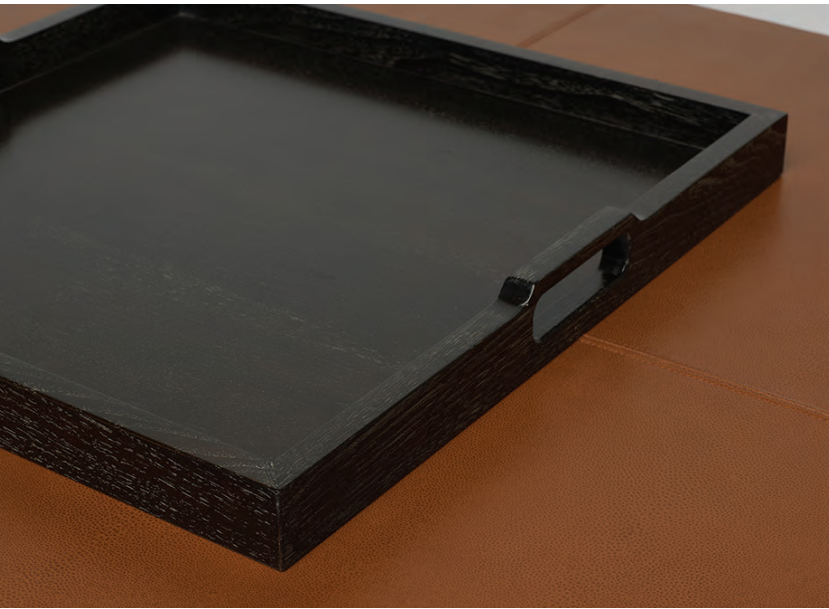

TIFFANY COCKTAIL TABLE

TIFFANY COCKTAIL TABLE

DIMENSIONS 44 W x 44 D x 17 H
21 W x 21 D x 1.75 H Optional Walnut Tray

FABRIC Table: 3 Yards / 54 Sq Feet
Saddle Stitch Detail: 42 W x 42 D
Frame: Hammered Black Patina