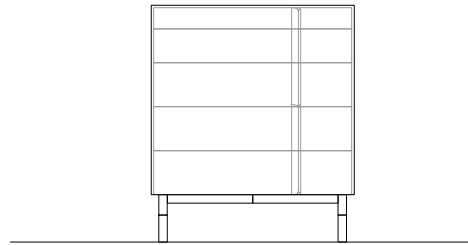

Large Floor Mirror-leaning and wall-mounted to wall with french cleat

Small wall-mounted Mirror hung vertically with french cleat (Shown with Hedge Short Dresser)

Small wall-mounted Mirror hung horizontally with french cleat (Shown with Sideline Low Dresser)

MIRROR

Our Sidelines Mirror is true to the Sidelines form with unique asymmetrical detailing. Two tones of wood frame the bottom and one side of the mirror that is beveled along the other two edges. The Large Floor Mirror is designed to be leaned against the wall and attached pitched or flat with a french cleat wall-mounting system. The Small Wall Mirror can be oriented vertically or horizontally to suit the setting. (Shown in Walnut with Natural and Black-brown finishes)

Handcrafted in California.

DIMENSIONS

Large Floor Mirror
37"W x 78"H x 1.25"D

Small Wall Mirror
46"W x 25.75"H x 1.25"D