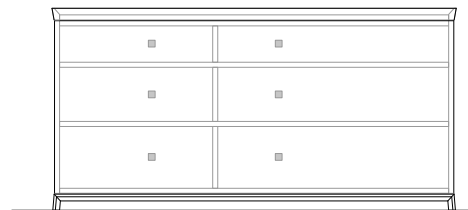

Large Floor Mirror-leaning and wall-mounted to wall with french cleat

Small wall-mounted Mirror hung vertically with french cleat (Shown with Hedge Short Dresser)

Small wall-mounted Mirror hung horizontally with french cleat (Shown with Sideline Low Dresser)

MIRROR

Our Sidelines Mirror is true to the Sidelines form with unique asymmetrical detailing. Two tones of wood frame the bottom and one side of the mirror that is beveled along the other two edges. The Large Floor Mirror is designed to be leaned against the wall and attached pitched or flat with a french cleat wall-mounting system. The Small Wall Mirror can be oriented vertically or horizontally to suit the setting. (Shown in Walnut with Natural and Black-brown finishes)

Handcrafted in California.

DIMENSIONS

Large Floor Mirror
37"W x 78"H x 1.25"D

Small Wall Mirror
46"W x 25.75"H x 1.25"D