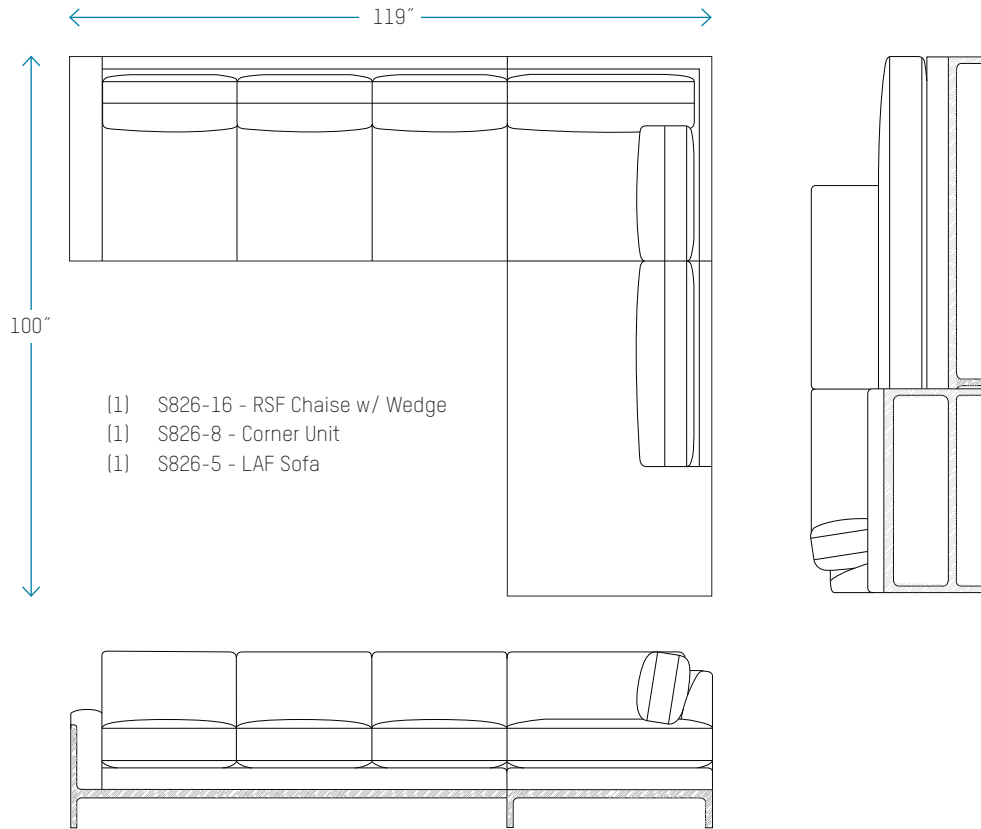

COMMON DIMENSIONS:

Seat Depth: 24" // Seat Height: 20" // Arm Height: 29"

CORNER UNIT

- S826-8
Corner Unit
Overall: 38"W x 38"D x 32.5"H
Inner Width: 24"
COM: 8 yds

RETURN FRAMES

- S826-9 LAF
Loveseat w/ Return
Overall: 69"W x 38"D x 32.5"H
Inner Width: 50"
COM: 16 yds

CHAISE LOUNGE

- S826-13
LAF Chaise Return
Overall: 31"W x 62"D x 32.5"H
Inner Width: 25"
Inner Depth: 48"D
COM: 11 yds

- S826-14
RAF Chaise Return
Overall: 31"W x 62"D x 32.5"H
Inner Width: 25"
Inner Depth: 48"D
COM: 11 yds

- S826-15
LSF Chaise w/ Wedge
Overall: 38"W x 62"D x 29"H
Inner Width: 32"
Inner Depth: 62"D
COM: 10 yds

- S826-16
RSF Chaise w/ Wedge
Overall: 38"W x 62"D x 29"H
Inner Width: 32"
Inner Depth: 62"D
COM: 10 yds

COMMON DIMENSIONS:
Seat Depth: 24" // Seat Height: 20" // Arm Height: 29"

CONFIGURATION ONE

CONFIGURATION TWO

COMMON DIMENSIONS:

Seat Depth: 24" // Seat Height: 20" // Arm Height: 29"

CONFIGURATION THREE

TRISTA SECTIONAL LAYOUT Use this space to sketch / configure your Trista Sectional layout to scale.