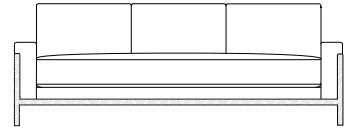

Bottom: LAF Chaise w/ Wedge, Corner Unit, RAF Sofa, 94" x 94"

designed by elisa carlucci

COMMON DIMENSIONS:
 Seat Depth: 24" // Seat Height: 20" // Arm Height: 29"

OTTOMAN

○ S326-1
 Ottoman
 Overall: 20"W x 20"D x 18"H

LOUNGE CHAIR

○ S427-1
 Lounge Chair
 Overall: 32.5"W x 31.75"D x 32.5"H
 Inner Width: 25"
 COM: 7 yds

SOFA

○ S526-1
 Sofa
 Overall: 88"W x 38"D x 32.5"H
 Inner Width: 75"
 COM: 18 yds

ARMLESS FRAMES

○ S826-1
 Armless Chair
 Overall: 25"W x 38"D x 32.5"H
 Inner Width: 25"
 COM: 6 yds

○ S826-2
 Armless Loveseat
 Overall: 50"W x 38"D x 32.5"H
 Inner Width: 50"
 COM: 10 yds

○ S826-3
 Armless Sofa
 Overall: 75"W x 38"D x 32.5"H
 Inner Width: 75"
 COM: 14 yds

ONE ARM FRAMES

○ S826-4
 LAF Loveseat
 Overall: 56"W x 38"D x 32.5"H
 Inner Width: 50"
 COM: 12 yds

COMMON DIMENSIONS:

Seat Depth: 24" // Seat Height: 20" // Arm Height: 29"

CORNER UNIT

- S826-8
Corner Unit
Overall: 38"W x 38"D x 32.5"H
Inner Width: 24"
COM: 8 yds

RETURN FRAMES

- S826-9 LAF
Loveseat w/ Return
Overall: 69"W x 38"D x 32.5"H
Inner Width: 50"
COM: 16 yds