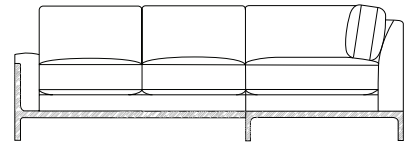

○ S826-5
 LAF Sofa
 Overall: 81"W x 38"D x 32.5"H
 Inner Width: 75"
 COM: 16 yds

○ S826-6
 RAF Loveseat
 Overall: 56"W x 38"D x 32.5"H
 Inner Width: 50"
 COM: 12 yds

○ S826-7
 RAF Sofa
 Overall: 81"W x 38"D x 32.5"H
 Inner Width: 75"
 COM: 16 yds

COMMON DIMENSIONS:

Seat Depth: 24" // Seat Height: 20" // Arm Height: 29"

CORNER UNIT

- S826-8
Corner Unit
Overall: 38"W x 38"D x 32.5"H
Inner Width: 24"
COM: 8 yds

RETURN FRAMES

- S826-9 LAF
Loveseat w/ Return
Overall: 69"W x 38"D x 32.5"H
Inner Width: 50"
COM: 16 yds

- S826-10
LAF Sofa w/ Return
Overall: 94"W x 38"D x 32.5"H
Inner Width: 75"
COM: 21 yds

- S826-11
RAF Loveseat w/ Return
Overall: 69"W x 38"D x 32.5"H
Inner Width: 50"
COM: 16 yds

- S826-12
RAF Sofa w/ Return
Overall: 94"W x 38"D x 32.5"H
Inner Width: 75"
COM: 21 yds

CHAISE LOUNGE

- S826-13
LAF Chaise Return
Overall: 31"W x 62"D x 32.5"H
Inner Width: 25"
Inner Depth: 48"D
COM: 11 yds

- S826-14
RAF Chaise Return
Overall: 31"W x 62"D x 32.5"H
Inner Width: 25"
Inner Depth: 48"D
COM: 11 yds