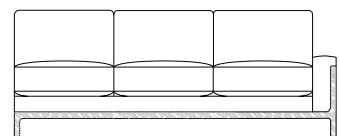

LOUNGE CHAIR

○ S427-1
 Lounge Chair
 Overall: 32.5"W x 31.75"D x 32.5"H
 Inner Width: 25"
 COM: 7 yds

SOFA

○ S526-1
 Sofa
 Overall: 88"W x 38"D x 32.5"H
 Inner Width: 75"
 COM: 18 yds

ARMLESS FRAMES

○ S826-1
 Armless Chair
 Overall: 25"W x 38"D x 32.5"H
 Inner Width: 25"
 COM: 6 yds

○ S826-2
 Armless Loveseat
 Overall: 50"W x 38"D x 32.5"H
 Inner Width: 50"
 COM: 10 yds

○ S826-3
 Armless Sofa
 Overall: 75"W x 38"D x 32.5"H
 Inner Width: 75"
 COM: 14 yds

ONE ARM FRAMES

○ S826-4
 LAF Loveseat
 Overall: 56"W x 38"D x 32.5"H
 Inner Width: 50"
 COM: 12 yds

○ S826-5
 LAF Sofa
 Overall: 81"W x 38"D x 32.5"H
 Inner Width: 75"
 COM: 16 yds

○ S826-6
 RAF Loveseat
 Overall: 56"W x 38"D x 32.5"H
 Inner Width: 50"
 COM: 12 yds

○ S826-7
 RAF Sofa
 Overall: 81"W x 38"D x 32.5"H
 Inner Width: 75"
 COM: 16 yds

COMMON DIMENSIONS:

Seat Depth: 24" // Seat Height: 20" // Arm Height: 29"

CORNER UNIT

- S826-8
Corner Unit
Overall: 38"W x 38"D x 32.5"H
Inner Width: 24"
COM: 8 yds

RETURN FRAMES

- S826-9 LAF
Loveseat w/ Return
Overall: 69"W x 38"D x 32.5"H
Inner Width: 50"
COM: 16 yds