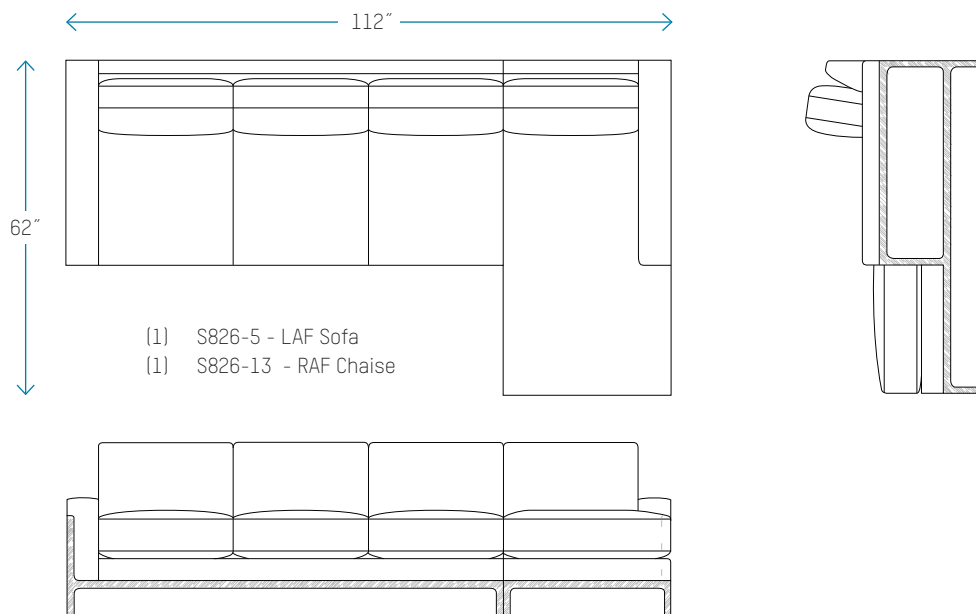

COMMON DIMENSIONS:

Seat Depth: 24" // Seat Height: 20" // Arm Height: 29"

CORNER UNIT

- S826-8
Corner Unit
Overall: 38"W x 38"D x 32.5"H
Inner Width: 24"
COM: 8 yds

RETURN FRAMES

- S826-9 LAF
Loveseat w/ Return
Overall: 69"W x 38"D x 32.5"H
Inner Width: 50"
COM: 16 yds

CHAISE LOUNGE

- S826-13
LAF Chaise Return
Overall: 31"W x 62"D x 32.5"H
Inner Width: 25"
Inner Depth: 48"D
COM: 11 yds

- S826-14
RAF Chaise Return
Overall: 31"W x 62"D x 32.5"H
Inner Width: 25"
Inner Depth: 48"D
COM: 11 yds

- S826-15
LSF Chaise w/ Wedge
Overall: 38"W x 62"D x 29"H
Inner Width: 32"
Inner Depth: 62"D
COM: 10 yds

- S826-16
RSF Chaise w/ Wedge
Overall: 38"W x 62"D x 29"H
Inner Width: 32"
Inner Depth: 62"D
COM: 10 yds

COMMON DIMENSIONS:
Seat Depth: 24" // Seat Height: 20" // Arm Height: 29"

CONFIGURATION ONE

CONFIGURATION TWO

COMMON DIMENSIONS:

Seat Depth: 24" // Seat Height: 20" // Arm Height: 29"

CONFIGURATION THREE

TRISTA SECTIONAL LAYOUT Use this space to sketch / configure your Trista Sectional layout to scale.