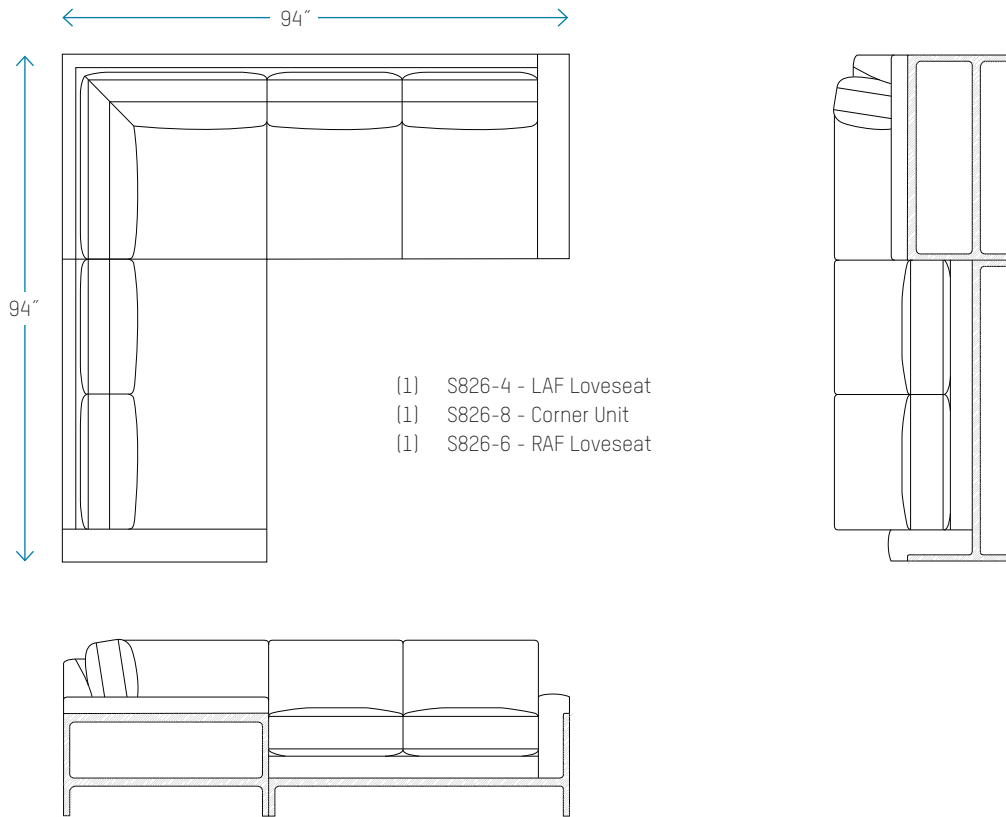

COMMON DIMENSIONS:

Seat Depth: 24" // Seat Height: 20" // Arm Height: 29"

CORNER UNIT

- S826-8
Corner Unit
Overall: 38"W x 38"D x 32.5"H
Inner Width: 24"
COM: 8 yds

RETURN FRAMES

- S826-9 LAF
Loveseat w/ Return
Overall: 69"W x 38"D x 32.5"H
Inner Width: 50"
COM: 16 yds

- S826-10
LAF Sofa w/ Return
Overall: 94"W x 38"D x 32.5"H
Inner Width: 75"
COM: 21 yds

- S826-11
RAF Loveseat w/ Return
Overall: 69"W x 38"D x 32.5"H
Inner Width: 50"
COM: 16 yds

- S826-12
RAF Sofa w/ Return
Overall: 94"W x 38"D x 32.5"H
Inner Width: 75"
COM: 21 yds

- S826-15
LSF Chaise w/ Wedge
Overall: 38"W x 62"D x 29"H
Inner Width: 32"
Inner Depth: 62"D
COM: 10 yds

- S826-16
RSF Chaise w/ Wedge
Overall: 38"W x 62"D x 29"H
Inner Width: 32"
Inner Depth: 62"D
COM: 10 yds

COMMON DIMENSIONS:
Seat Depth: 24" // Seat Height: 20" // Arm Height: 29"

CONFIGURATION ONE

CONFIGURATION TWO

COMMON DIMENSIONS:

Seat Depth: 24" // Seat Height: 20" // Arm Height: 29"

CONFIGURATION THREE

TRISTA SECTIONAL LAYOUT Use this space to sketch / configure your Trista Sectional layout to scale.