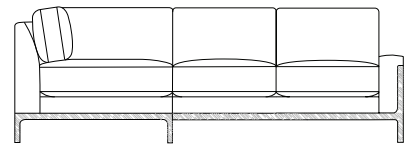

○ S826-5
 LAF Sofa
 Overall: 81"W x 38"D x 32.5"H
 Inner Width: 75"
 COM: 16 yds

○ S826-6
 RAF Loveseat
 Overall: 56"W x 38"D x 32.5"H
 Inner Width: 50"
 COM: 12 yds

○ S826-7
 RAF Sofa
 Overall: 81"W x 38"D x 32.5"H
 Inner Width: 75"
 COM: 16 yds

COMMON DIMENSIONS:

Seat Depth: 24" // Seat Height: 20" // Arm Height: 29"

CORNER UNIT

- S826-8
Corner Unit
Overall: 38"W x 38"D x 32.5"H
Inner Width: 24"
COM: 8 yds

RETURN FRAMES

- S826-9 LAF
Loveseat w/ Return
Overall: 69"W x 38"D x 32.5"H
Inner Width: 50"
COM: 16 yds

- S826-10
LAF Sofa w/ Return
Overall: 94"W x 38"D x 32.5"H
Inner Width: 75"
COM: 21 yds

- S826-11
RAF Loveseat w/ Return
Overall: 69"W x 38"D x 32.5"H
Inner Width: 50"
COM: 16 yds

- S826-12
RAF Sofa w/ Return
Overall: 94"W x 38"D x 32.5"H
Inner Width: 75"
COM: 21 yds

CHAISE LOUNGE

- S826-13
LAF Chaise Return
Overall: 31"W x 62"D x 32.5"H
Inner Width: 25"
Inner Depth: 48"D
COM: 11 yds

- S826-14
RAF Chaise Return
Overall: 31"W x 62"D x 32.5"H
Inner Width: 25"
Inner Depth: 48"D
COM: 11 yds