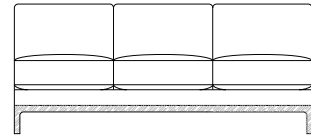

Bottom: LAF Chaise w/ Wedge, Corner Unit, RAF Sofa, 94" x 94"

designed by elisa carlucci

COMMON DIMENSIONS:
 Seat Depth: 24" // Seat Height: 20" // Arm Height: 29"

OTTOMAN

○ S326-1
 Ottoman
 Overall: 20"W x 20"D x 18"H

LOUNGE CHAIR

○ S427-1
 Lounge Chair
 Overall: 32.5"W x 31.75"D x 32.5"H
 Inner Width: 25"
 COM: 7 yds

SOFA

○ S526-1
 Sofa
 Overall: 88"W x 38"D x 32.5"H
 Inner Width: 75"
 COM: 18 yds

ARMLESS FRAMES

○ S826-1
 Armless Chair
 Overall: 25"W x 38"D x 32.5"H
 Inner Width: 25"
 COM: 6 yds

○ S826-2
 Armless Loveseat
 Overall: 50"W x 38"D x 32.5"H
 Inner Width: 50"
 COM: 10 yds

○ S826-3
 Armless Sofa
 Overall: 75"W x 38"D x 32.5"H
 Inner Width: 75"
 COM: 14 yds

ONE ARM FRAMES

○ S826-4
 LAF Loveseat
 Overall: 56"W x 38"D x 32.5"H
 Inner Width: 50"
 COM: 12 yds

COMMON DIMENSIONS:

Seat Depth: 24" // Seat Height: 20" // Arm Height: 29"

CORNER UNIT

- S826-8
Corner Unit
Overall: 38"W x 38"D x 32.5"H
Inner Width: 24"
COM: 8 yds

RETURN FRAMES

- S826-9 LAF
Loveseat w/ Return
Overall: 69"W x 38"D x 32.5"H
Inner Width: 50"
COM: 16 yds