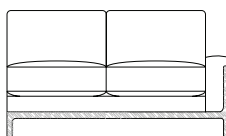

LOUNGE CHAIR

○ S427-1
 Lounge Chair
 Overall: 32.5"W x 31.75"D x 32.5"H
 Inner Width: 25"
 COM: 7 yds

SOFA

○ S526-1
 Sofa
 Overall: 88"W x 38"D x 32.5"H
 Inner Width: 75"
 COM: 18 yds

ARMLESS FRAMES

○ S826-1
 Armless Chair
 Overall: 25"W x 38"D x 32.5"H
 Inner Width: 25"
 COM: 6 yds

○ S826-2
 Armless Loveseat
 Overall: 50"W x 38"D x 32.5"H
 Inner Width: 50"
 COM: 10 yds

○ S826-3
 Armless Sofa
 Overall: 75"W x 38"D x 32.5"H
 Inner Width: 75"
 COM: 14 yds

ONE ARM FRAMES

○ S826-4
 LAF Loveseat
 Overall: 56"W x 38"D x 32.5"H
 Inner Width: 50"
 COM: 12 yds

○ S826-5
 LAF Sofa
 Overall: 81"W x 38"D x 32.5"H
 Inner Width: 75"
 COM: 16 yds

○ S826-6
 RAF Loveseat
 Overall: 56"W x 38"D x 32.5"H
 Inner Width: 50"
 COM: 12 yds

○ S826-7
 RAF Sofa
 Overall: 81"W x 38"D x 32.5"H
 Inner Width: 75"
 COM: 16 yds

COMMON DIMENSIONS:

Seat Depth: 24" // Seat Height: 20" // Arm Height: 29"

CORNER UNIT

- S826-8
Corner Unit
Overall: 38"W x 38"D x 32.5"H
Inner Width: 24"
COM: 8 yds

RETURN FRAMES

- S826-9 LAF
Loveseat w/ Return
Overall: 69"W x 38"D x 32.5"H
Inner Width: 50"
COM: 16 yds