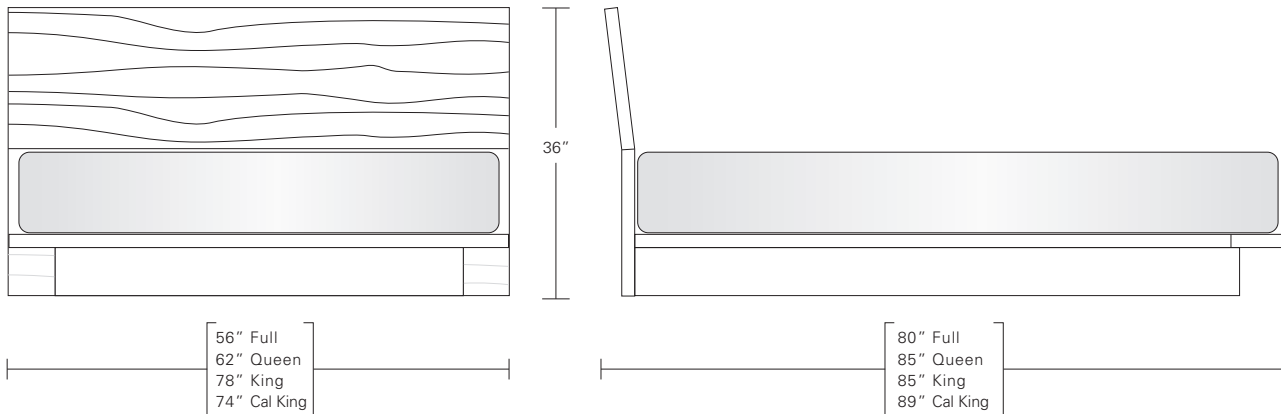

PLATEAU BED

QUEEN 62W x 85D x 36H

Shown in Walnut

The raw beauty of solid natural wood is handsomely emphasized in the austere Plateau Bed. The recessed base and low platform height portray a modern sleekness to the design. The inclined headboard can be specified using an optional live edge Oregon Walnut (claro walnut) or Maple.

PLATEAU BED

Plateau Bed (with platform: mattress required)

Live Edge Option

DESCRIPTION		FINISH OPTIONS		
<p>Plateau Bed: Solid wood headboard and platform frame. Recessed base with levelers.</p> <p>Standard Options: Live edge headboard edge. Storage drawers in base.</p> <p>Custom Orders: Custom sizes, woods and finishes are available. Please request a price quotation.</p>	Standard Finishes	<p>NATURAL</p> <p>Cherry, Mahogany, Maple, Walnut, Oak.*</p> <p>*At additional cost.</p>	<p>STAINED</p> <p>Medium Ash, Dark Ash, Burnt Ash, Ebonized Ash, Medium Cherry, Dark Cherry, Medium Mahogany, Ebonized Maple, Medium Walnut, Dark Walnut, Grey Walnut.</p>	<p>CERUSED</p> <p>Bleached Ash, Cerused Ash, Cerused Dark Ash, Cerused Mahogany, Cerused Dark Mahogany, Cerused Oak, Bleached Walnut, Cerused Walnut, Cerused Grey Walnut.</p>
	Live Edge Top Option	Maple, Walnut.		