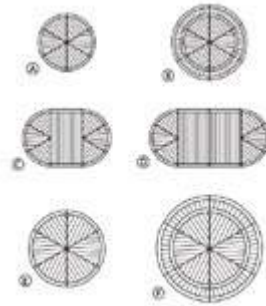

JIUN HO

FURNITURE
Picos Chair

jiunho.com

JIUN HO

SHOWN
Wood : Oak / Ashen

PICOS CHAIR

SIDE CHAIR

DCH-14-115-A

W 21" D 25.5" H 35" SH 18"

COM 3 yds COL 54 sq ft

ARM CHAIR

DCH-14-115-B

W 21" D 25.5" H 35" SH 18" AH 25"

COM 3 yds COL 54 sq ft

Note : Optional embroidery detail (in Geode or Ginko pattern) with upcharge

DENNIS MILLER ASSOCIATES