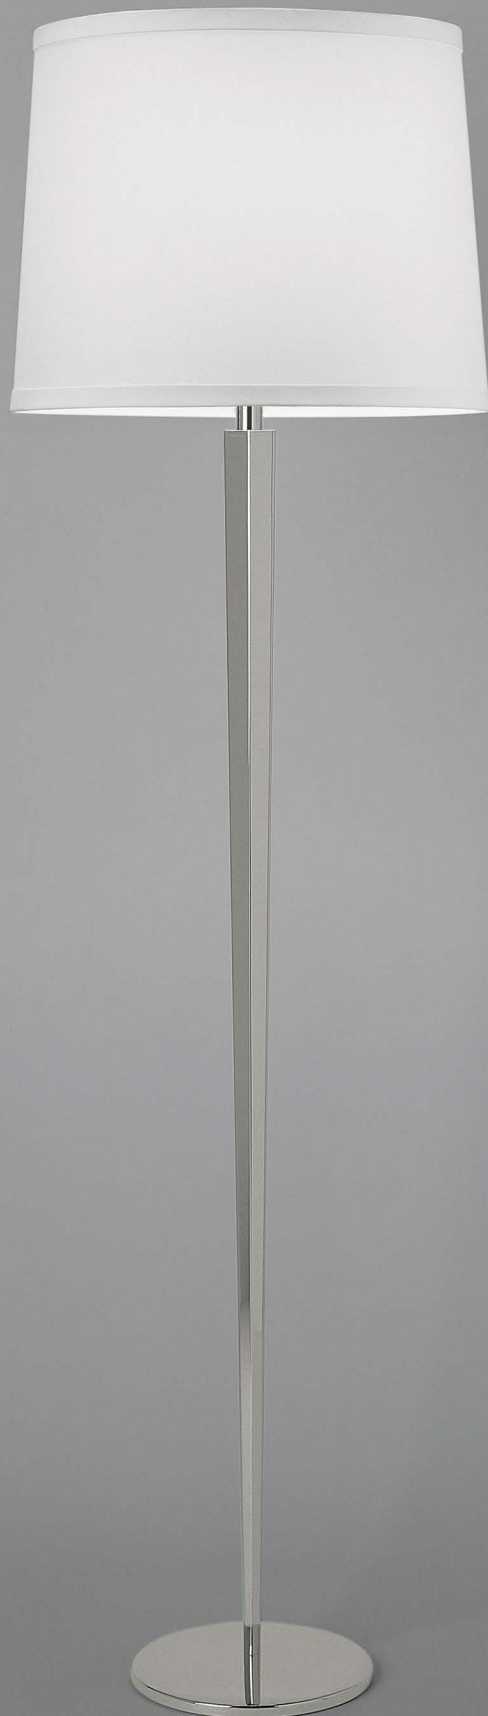

Pacific Heights Floor Lamp

boyd

Shown in Polished Nickel

# Pacific Heights Floor Lamp

## MODEL # 9892

The dramatic 62-inch-tall floor lamp is classically inspired and embodies the quintessential candlestick lamp. Companion to the Pacific Heights table lamps and sconce. Designed by Barbara Barry.

## DIMENSIONS

W 18" x H 62.62" x Base 9.25" sq.

W 457 cm x H 159.1 cm x Base 23.5 cm.

White Linen Shade

W 16" x D 18" x H 14" or 40.6 x 45.6 x 35.6 cm