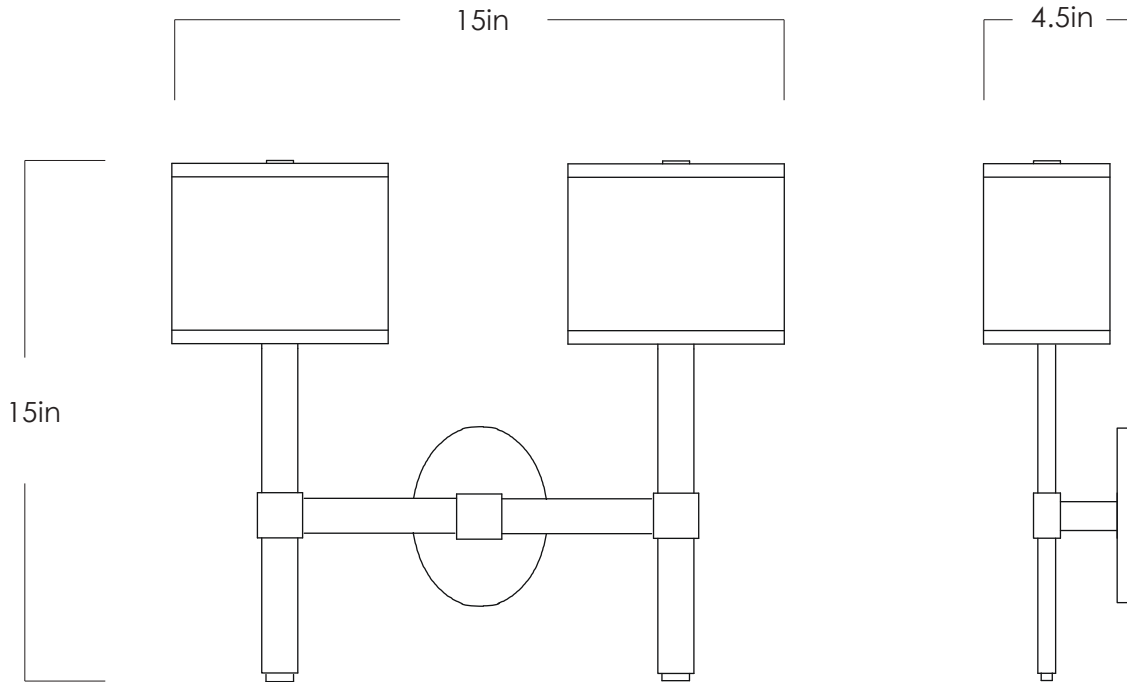

OVAL SCONCE DOUBLE

DA2035

david alexander

DAVID ALEXANDER

OVAL SCENCE DOUBLE

MODEL NUMBER:
DA2035

DIMENSIONS:
H 15in x W 15in x D 4.5in

BACKPLATE:
H 5in x W 3.75in

WEIGHT:
4lb

LEAD TIME:
8-12 weeks

LAMPING:
Incandescent
Base: (2) Candelabra
Wiring: 120V (US Standard)
Bulb: B10, 40 Watt Frosted

METAL OPTIONS:
Polished / Satin Nickel
Polished / Satin Brass
Light Antiqued Brass
Antiqued Brass
Dark Bronze

SHADE FABRIC:
White Linen