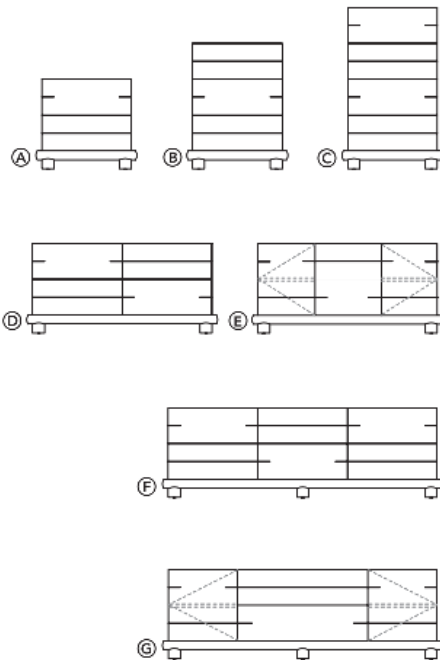

MOTSWIRI CABINET

DR-05-103-A

L 34" W 22" H 30"

2 Drawers

DR-05-103-B

L 34" W 22" H 42"

3 Drawers

DR-05-103-C

L 34" W 22" H 54"

4 Drawers

DR-05-103-D

L 72" W 22" H 30"

4 Drawers

DR-05-103-E

L 72" W 22" H 30"

2 Drawers / 2 compartments with 1 adjustable shelf in each compartment

DR-05-103-F

L 94" W 22" H 30"

6 Drawers

DR-05-103-G

L 94" W 22" H 30"

2 Drawers / 2 compartments with 1 adjustable shelf in each compartment

DENNIS MILLER ASSOCIATES

200 Lexington Avenue Suite 1210 New York, NY 10016