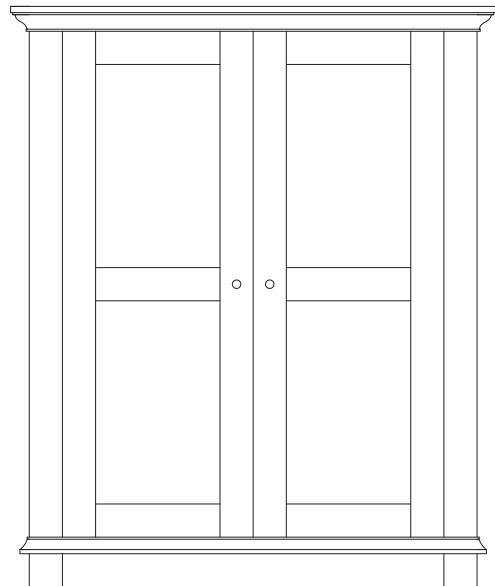

MORESBY ARMOIRE

58.5"W X 21.25"D X 70"H

DESCRIPTION

SOLID WOOD ARMOIRE
OPEN DOORS REST PARALLEL TO SIDES
(4) ADJUSTABLE SHELVES
CORD ACCESS HOLES IN BACK
BRONZE PULLS

404 MORESBY ARMOIRE

DOORS OPEN - ADJUSTABLE SHELVES

DIMENSIONS

58.5"W x 21.25"D x 70"H

FRONT ELEVATION