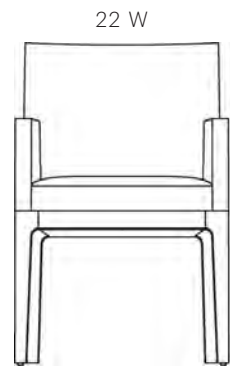

## MILAN ARM CHAIR

## MILAN ARM CHAIR

**DIMENSIONS** 22 W × 24.75 D × 31.5 H

**FABRIC** Chair: 5 Yards / 90 Sq Feet

31.5 H