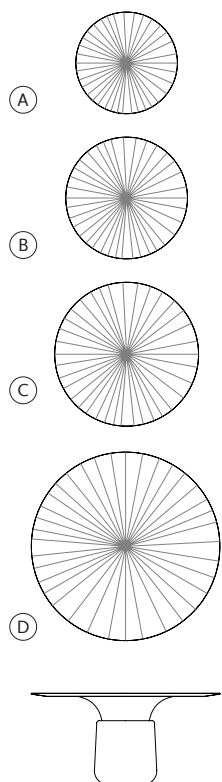

JIUN HO

MASAI

JIUN HO

MASAI TABLE

TA-15-121-A
DIA 48 H 30

TA-15-121-B
DIA 54 H 30

TA-15-121-C
DIA 60 H 30

TA-15-121-D
DIA 66 H 30

AVAILABLE TOP OPTIONS
Flat Sawn Oak, Lacquer

SHOWN

FRAME Flat Sawn Oak with Carbon finish
BASE Cast Bronze with Cinnamon Patina

DENNIS MILLER ASSOCIATES

200 Lexington Avenue Suite 1210 New York, NY 10016
212.684.0070 Fax.212.684.0776 www.dennismiller.com