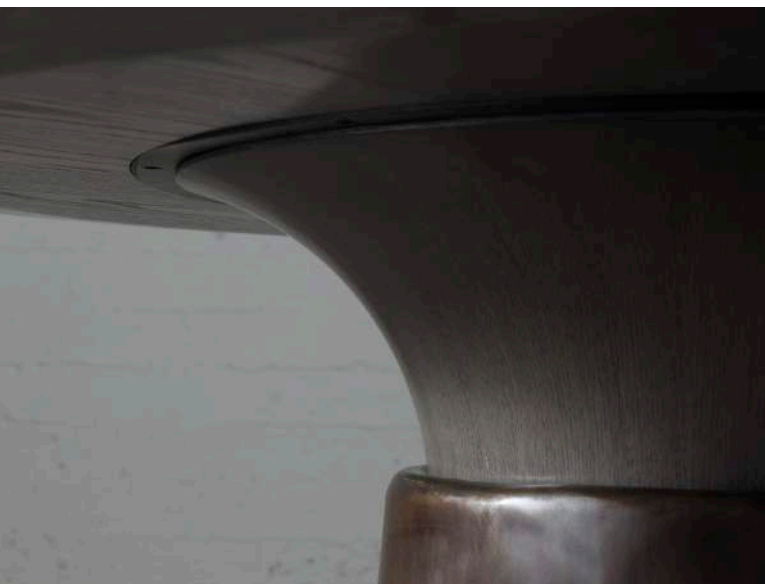

JIUN HO

MASAI

JIUN HO

MASAI TABLE

TA-15-121-A
DIA 48 H 30

TA-15-121-B
DIA 54 H 30

TA-15-121-C
DIA 60 H 30

TA-15-121-D
DIA 66 H 30

AVAILABLE TOP OPTIONS
Flat Sawn Oak, Lacquer

SHOWN

FRAME Flat Sawn Oak with Carbon finish
BASE Cast Bronze with Cinnamon Patina

DENNIS MILLER ASSOCIATES

200 Lexington Avenue Suite 1210 New York, NY 10016
212.684.0070 Fax.212.684.0776 www.dennismiller.com